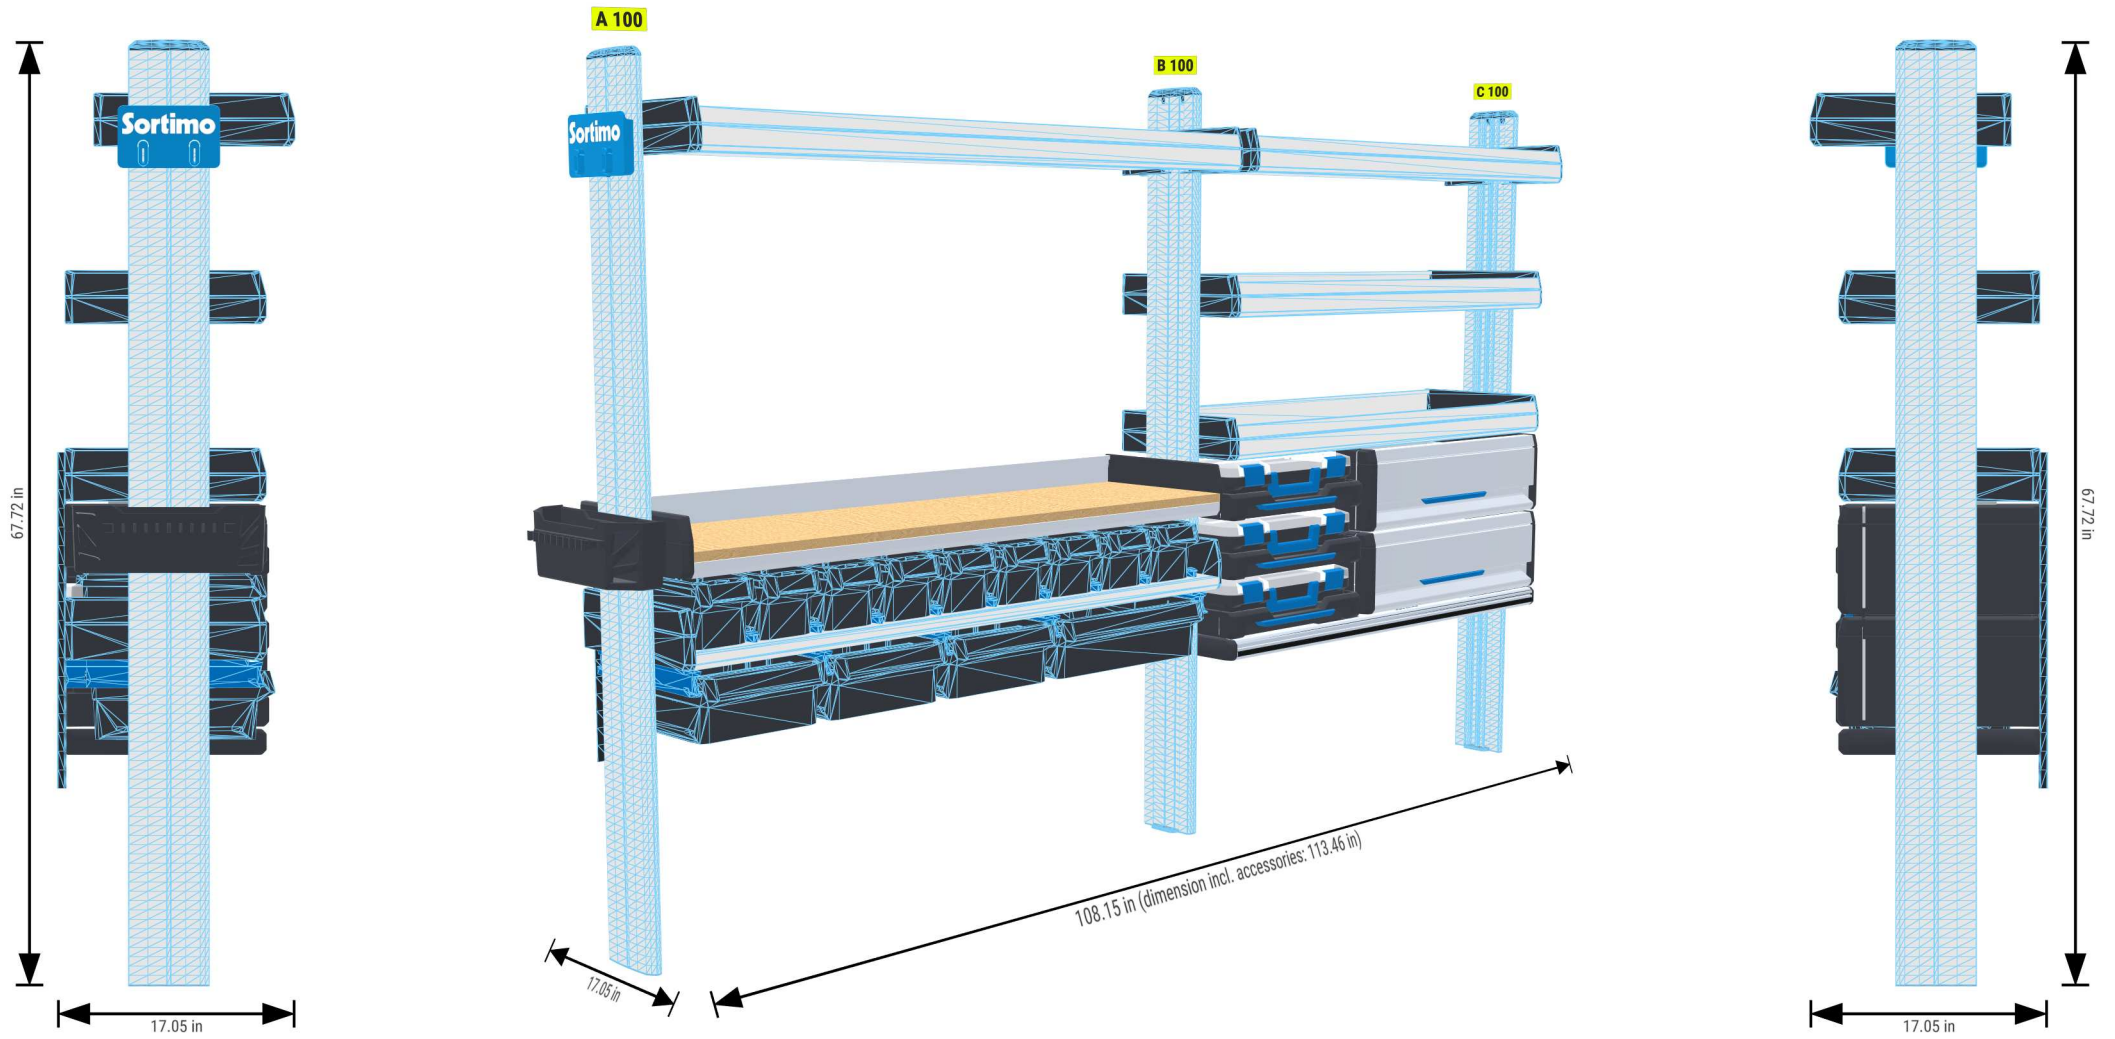

PERSONAL CONFIGURATION

created on 10.04.2024

PLANNING DOCUMENT

Ford Transit 2014

Rear-wheel drive | right | Hinged door | L4 264" mm

Sortimo[®]

PERSONAL CONFIGURATION

created on 10.04.2024

Driver's side

Passenger's side

PERSONAL CONFIGURATION

created on 10.04.2024

PERSONAL CONFIGURATION

created on 10.04.2024

PERSONAL CONFIGURATION

created on 10.04.2024