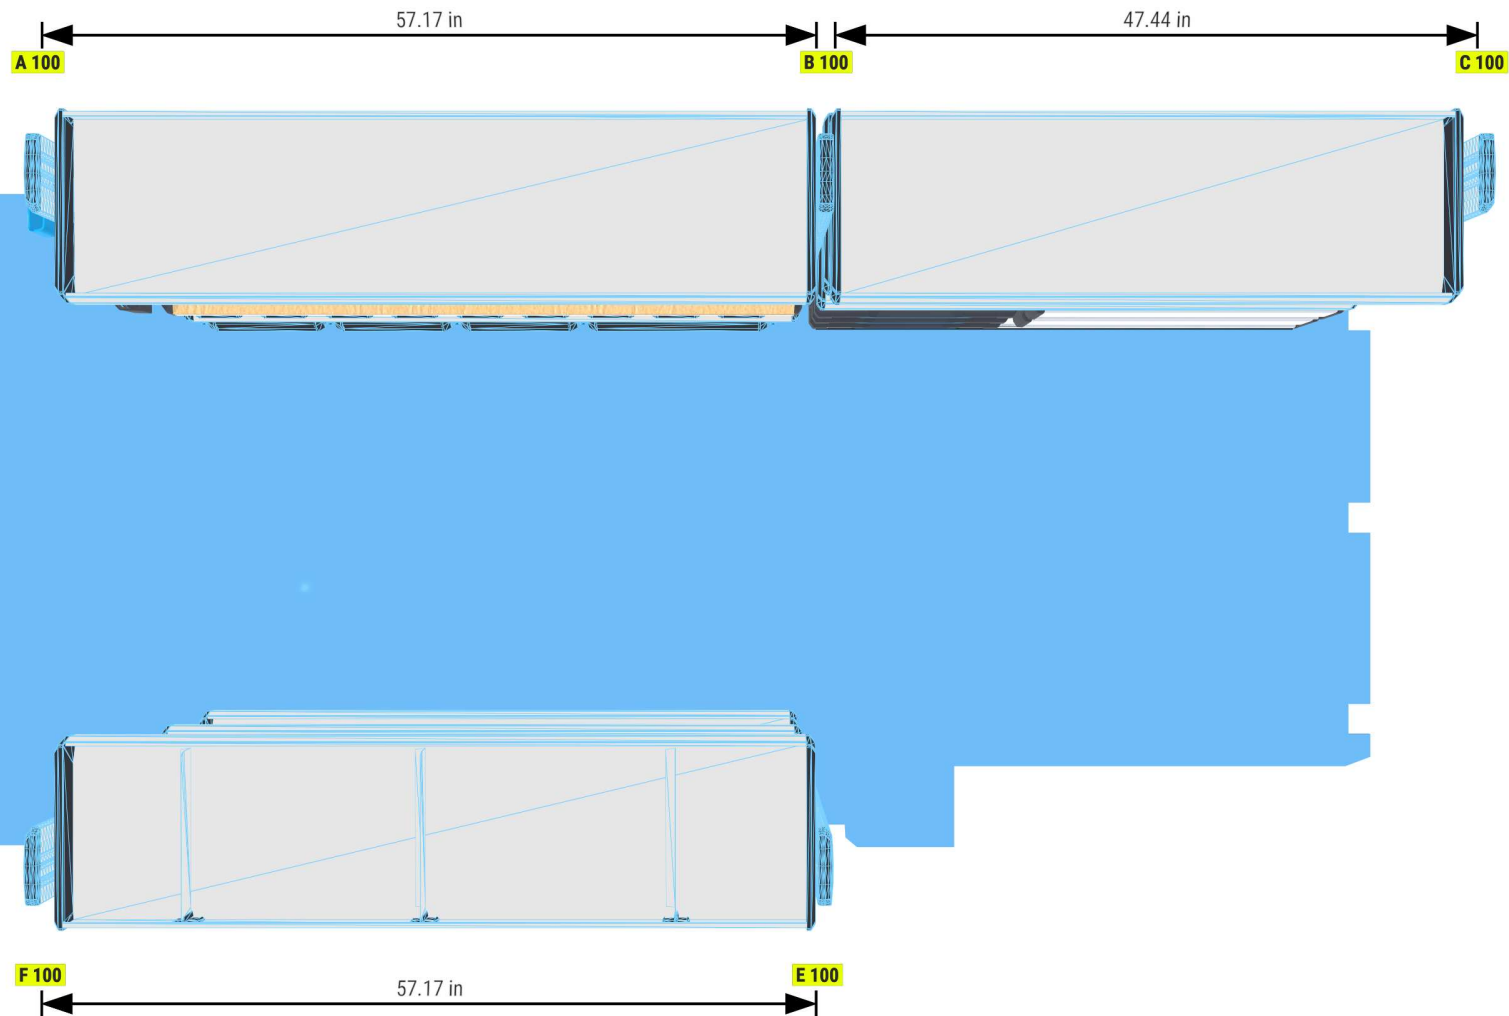

PERSONAL CONFIGURATION

created on 10.04.2024

PLANNING DOCUMENT

Ford Transit 2014

Rear-wheel drive | right | Hinged door | L4 264" mm

Sortimo[®]

PERSONAL CONFIGURATION

created on 10.04.2024