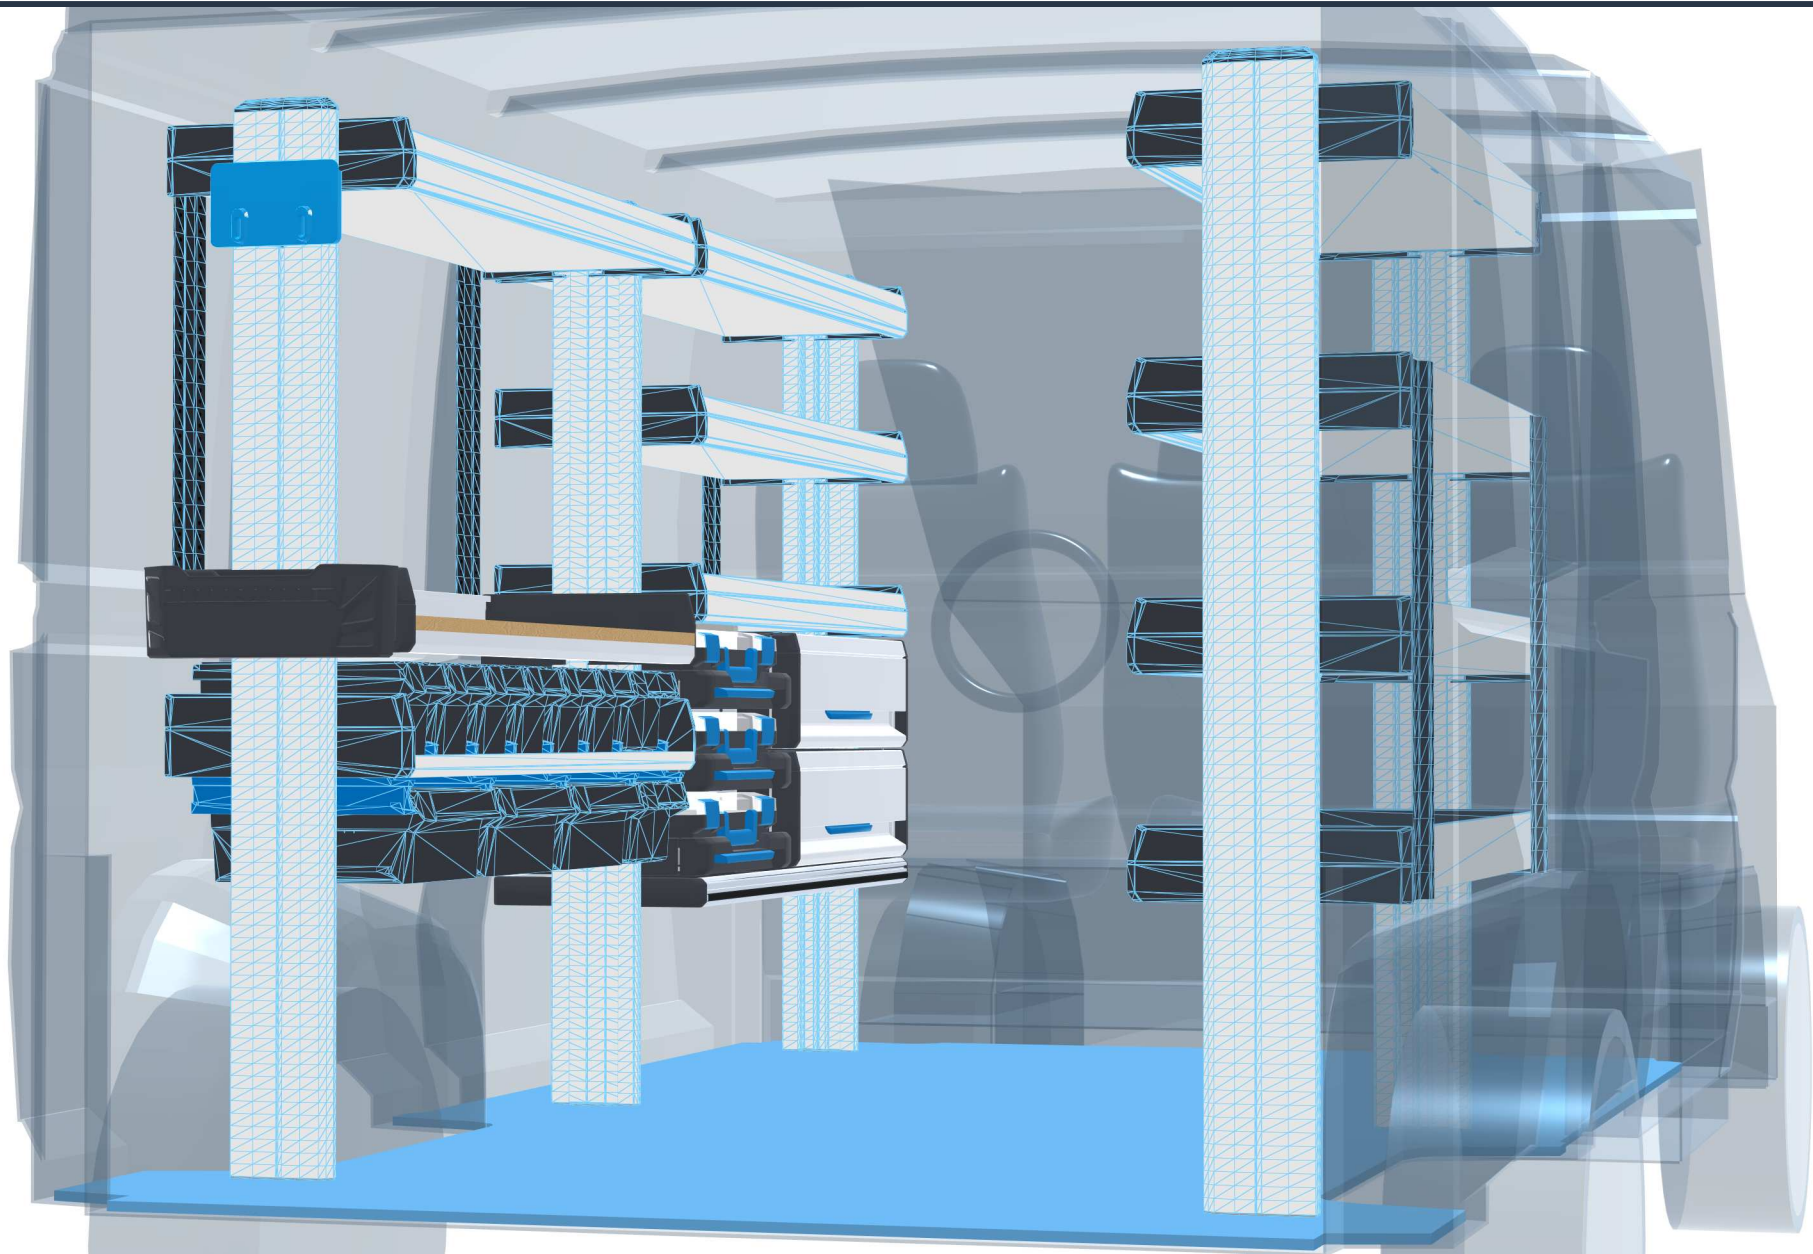

PERSONAL CONFIGURATION

created on 11.04.2024