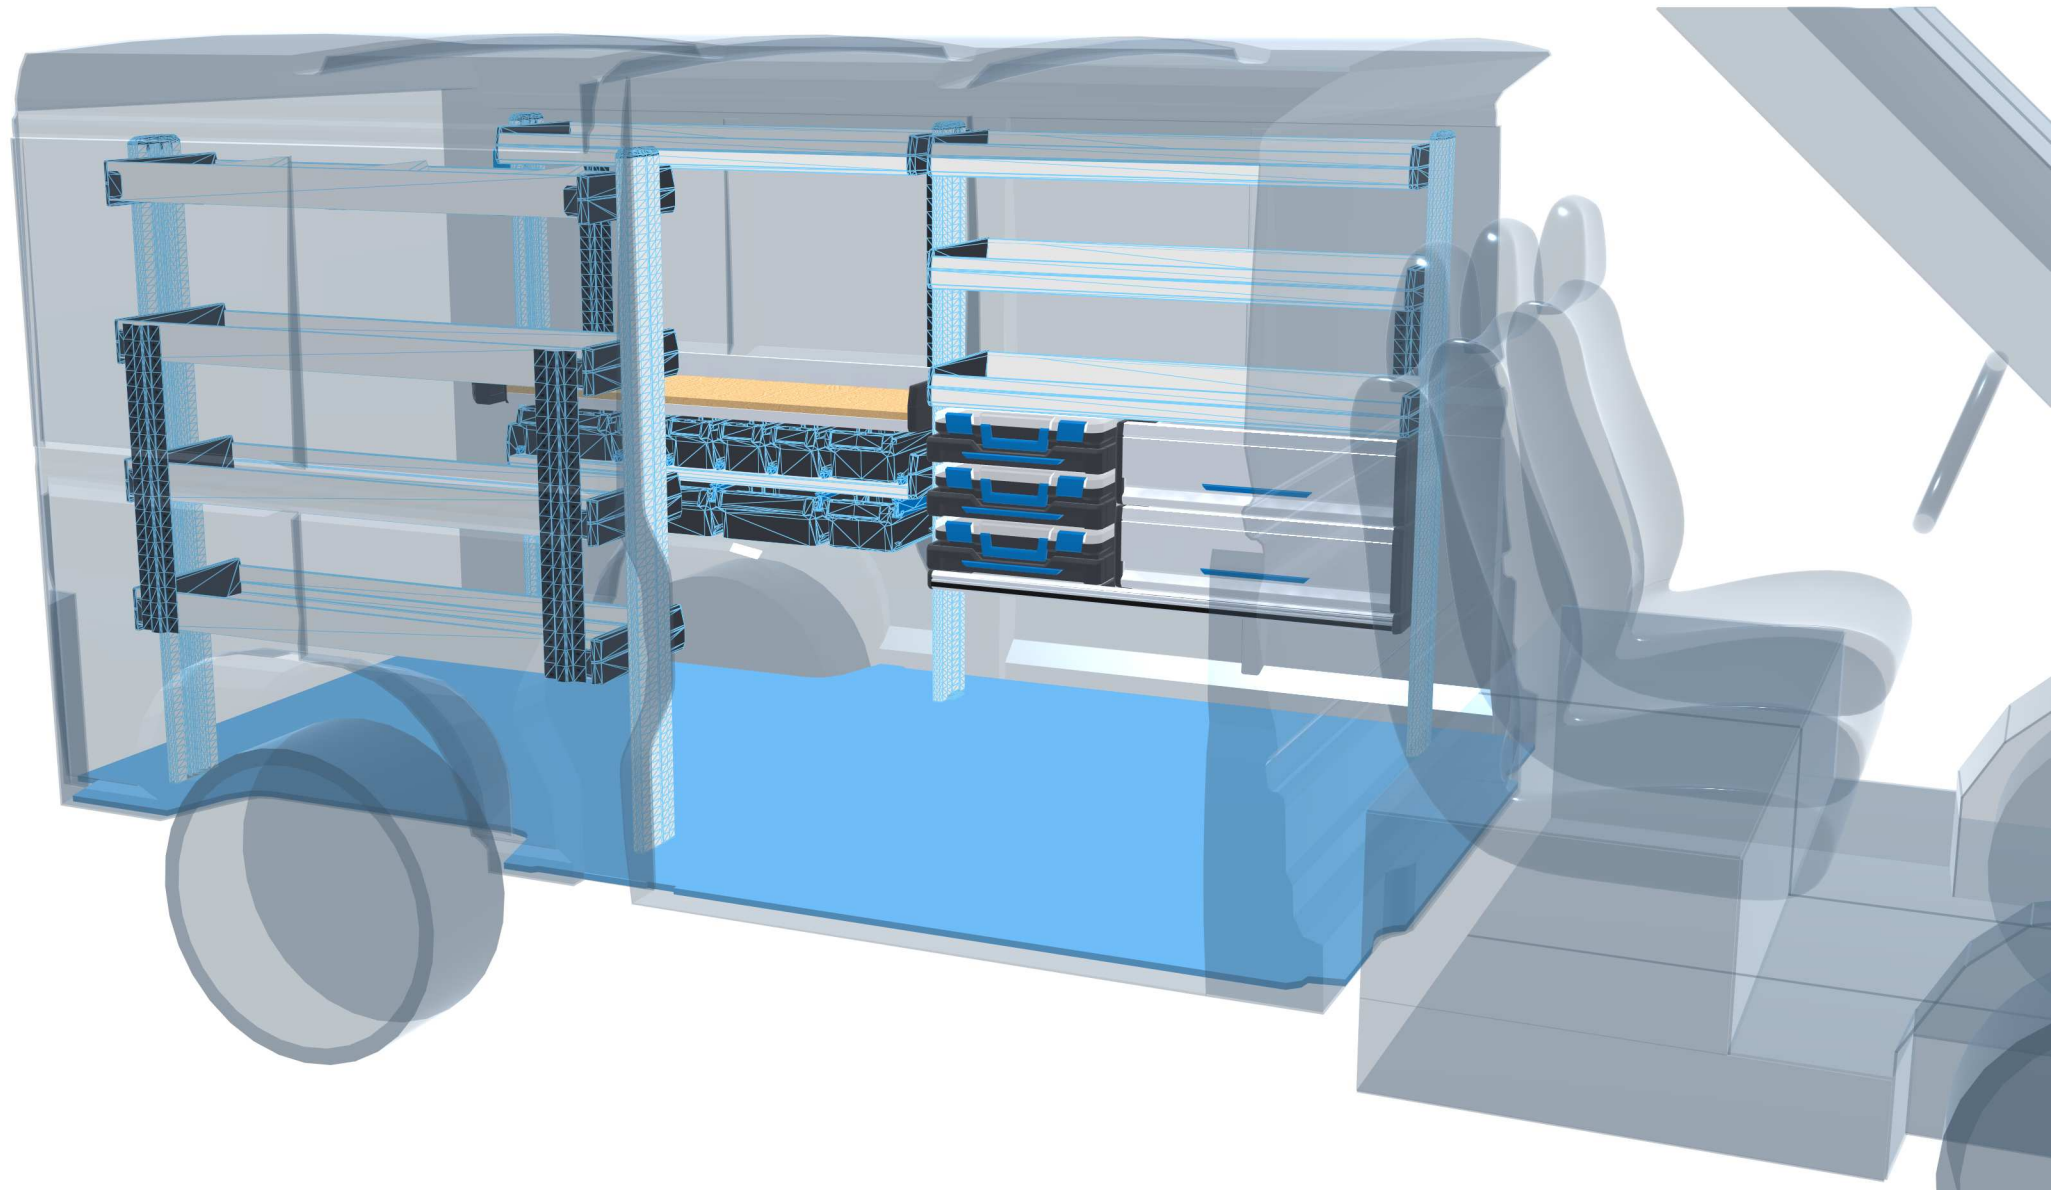

PERSONAL CONFIGURATION

created on 11.04.2024