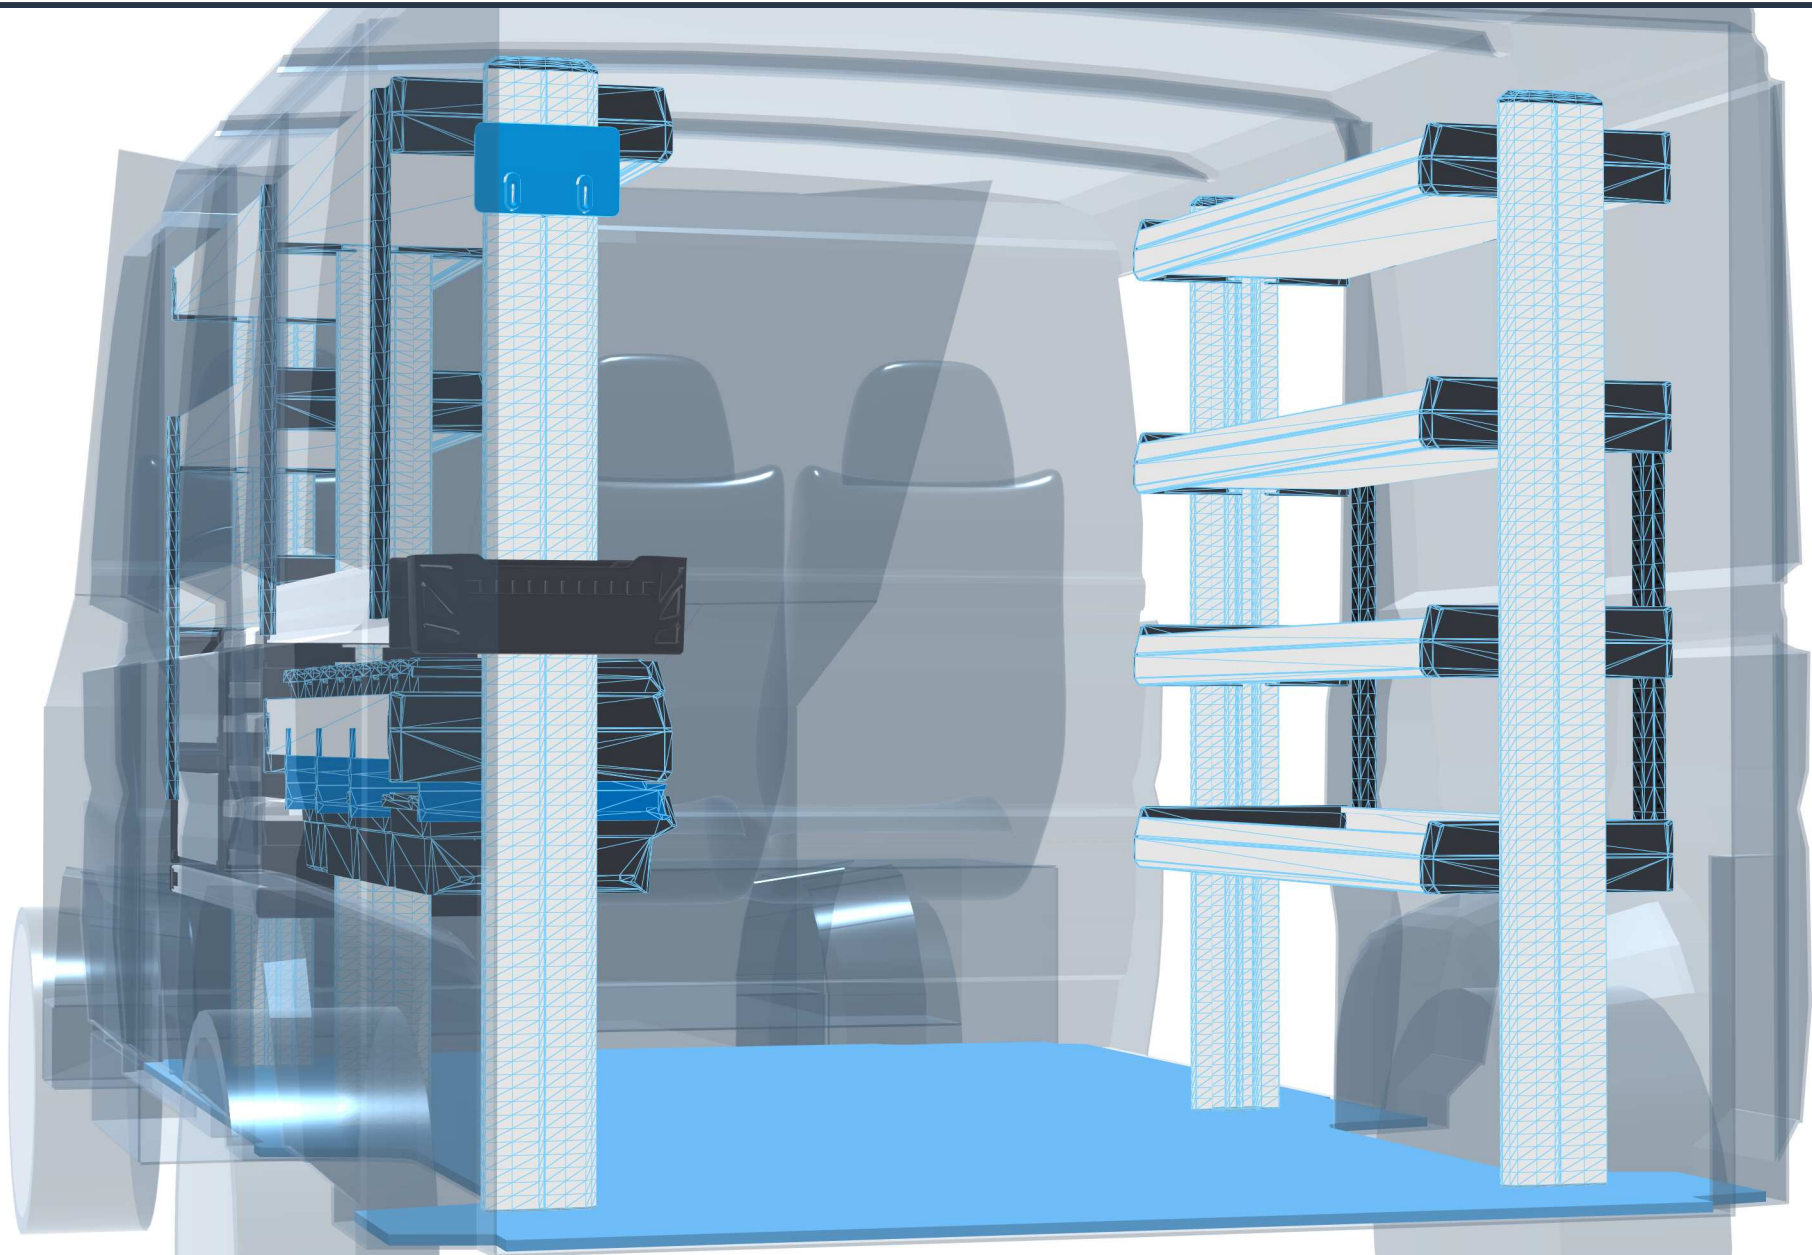

PERSONAL CONFIGURATION

created on 11.04.2024