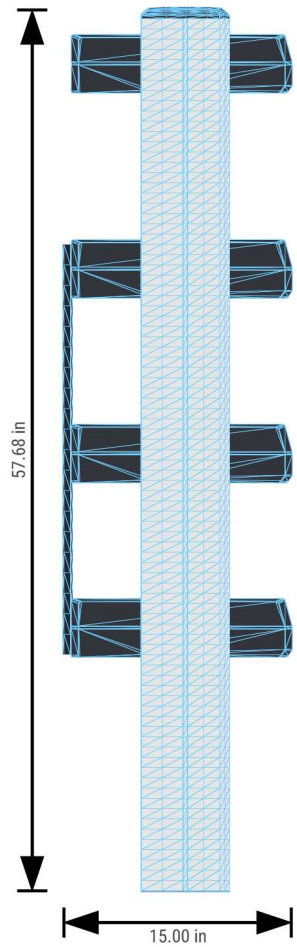

PERSONAL CONFIGURATION

created on 11.04.2024