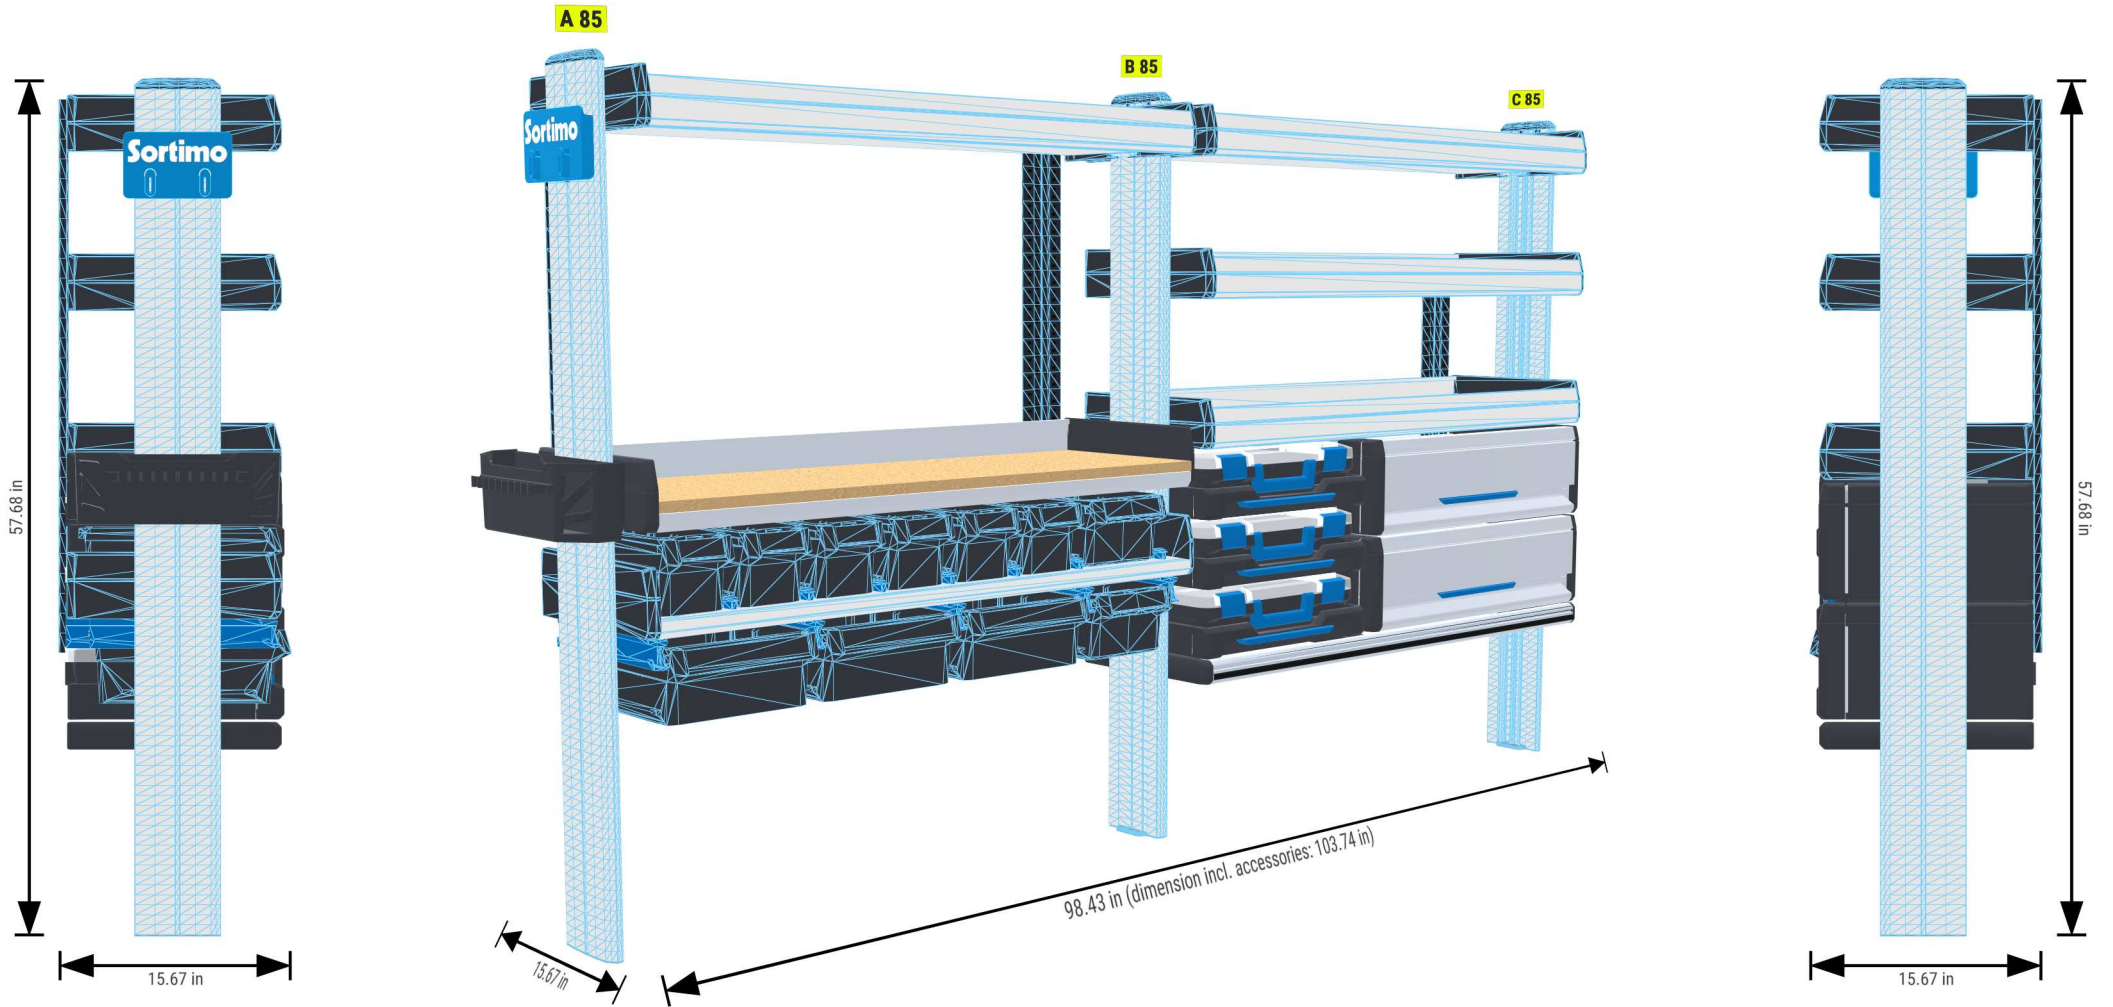

PERSONAL CONFIGURATION

created on 11.04.2024