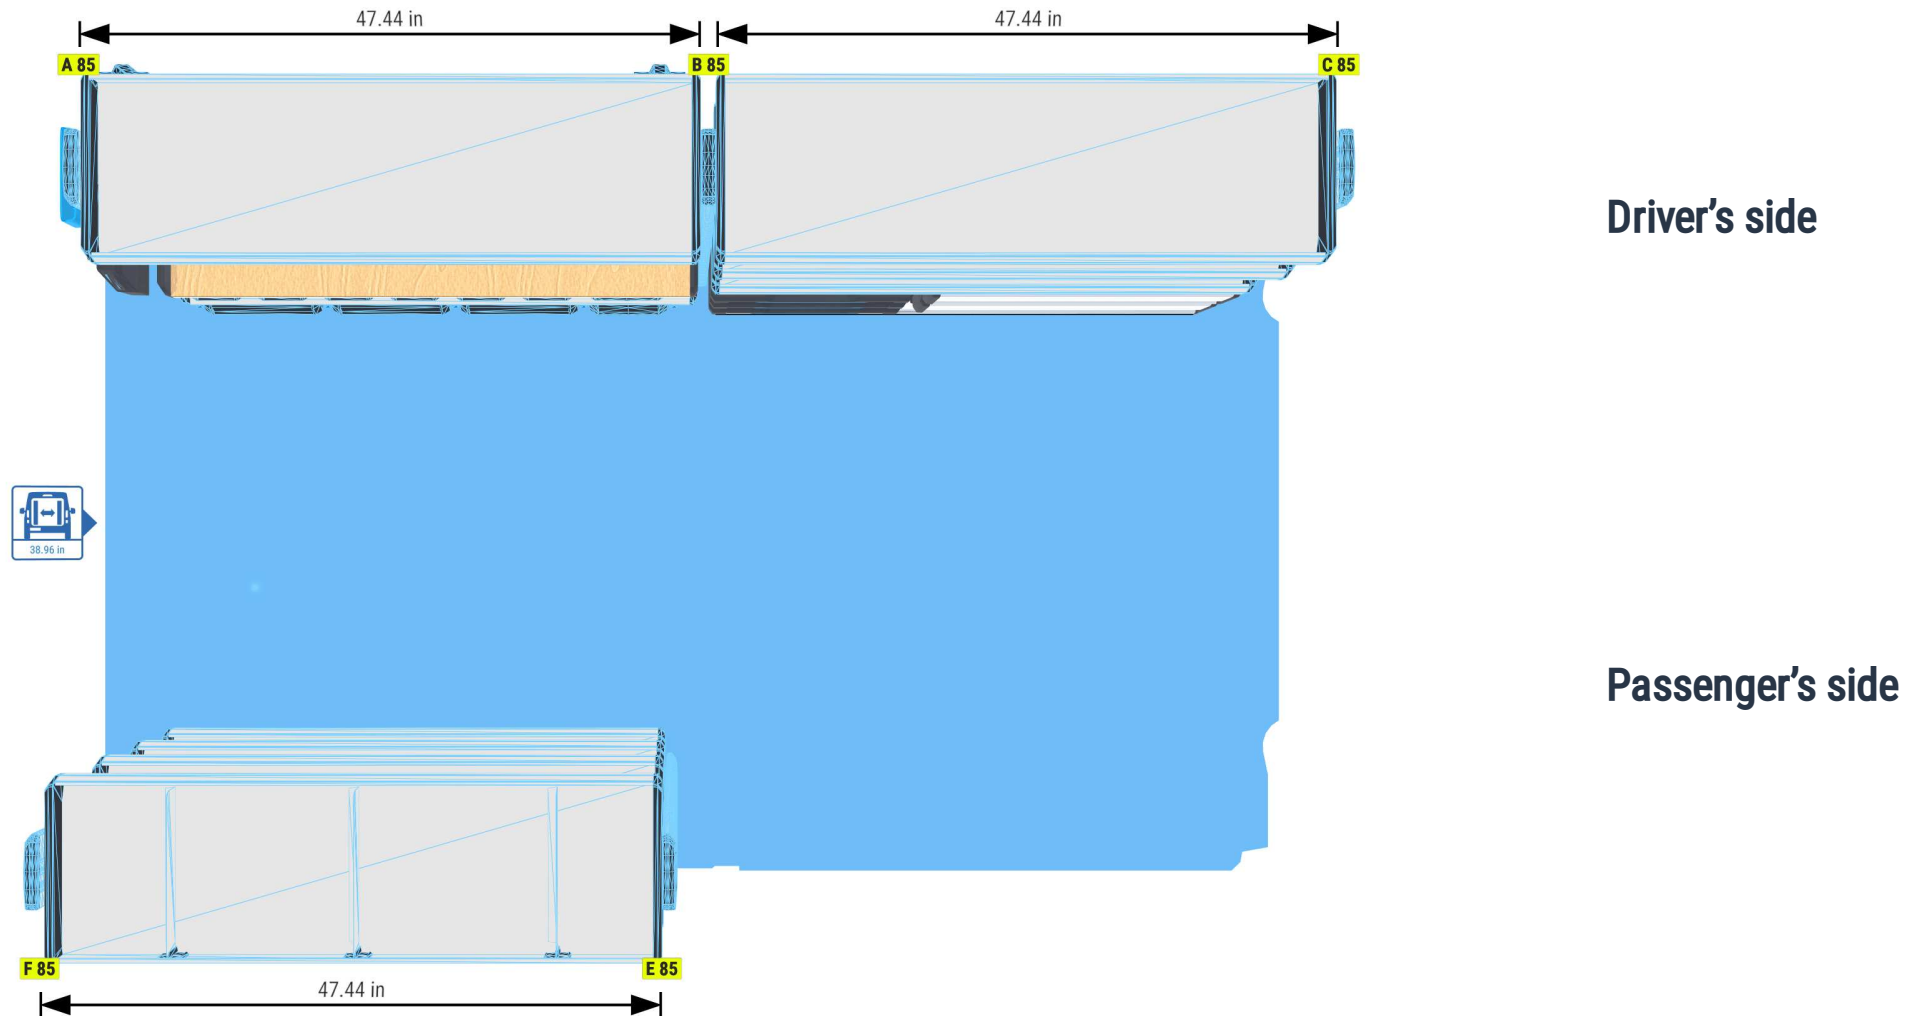

PERSONAL CONFIGURATION

created on 11.04.2024