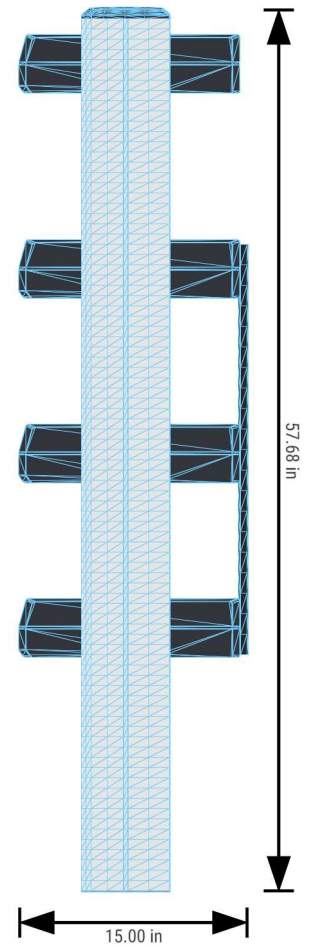

PERSONAL CONFIGURATION

created on 11.04.2024