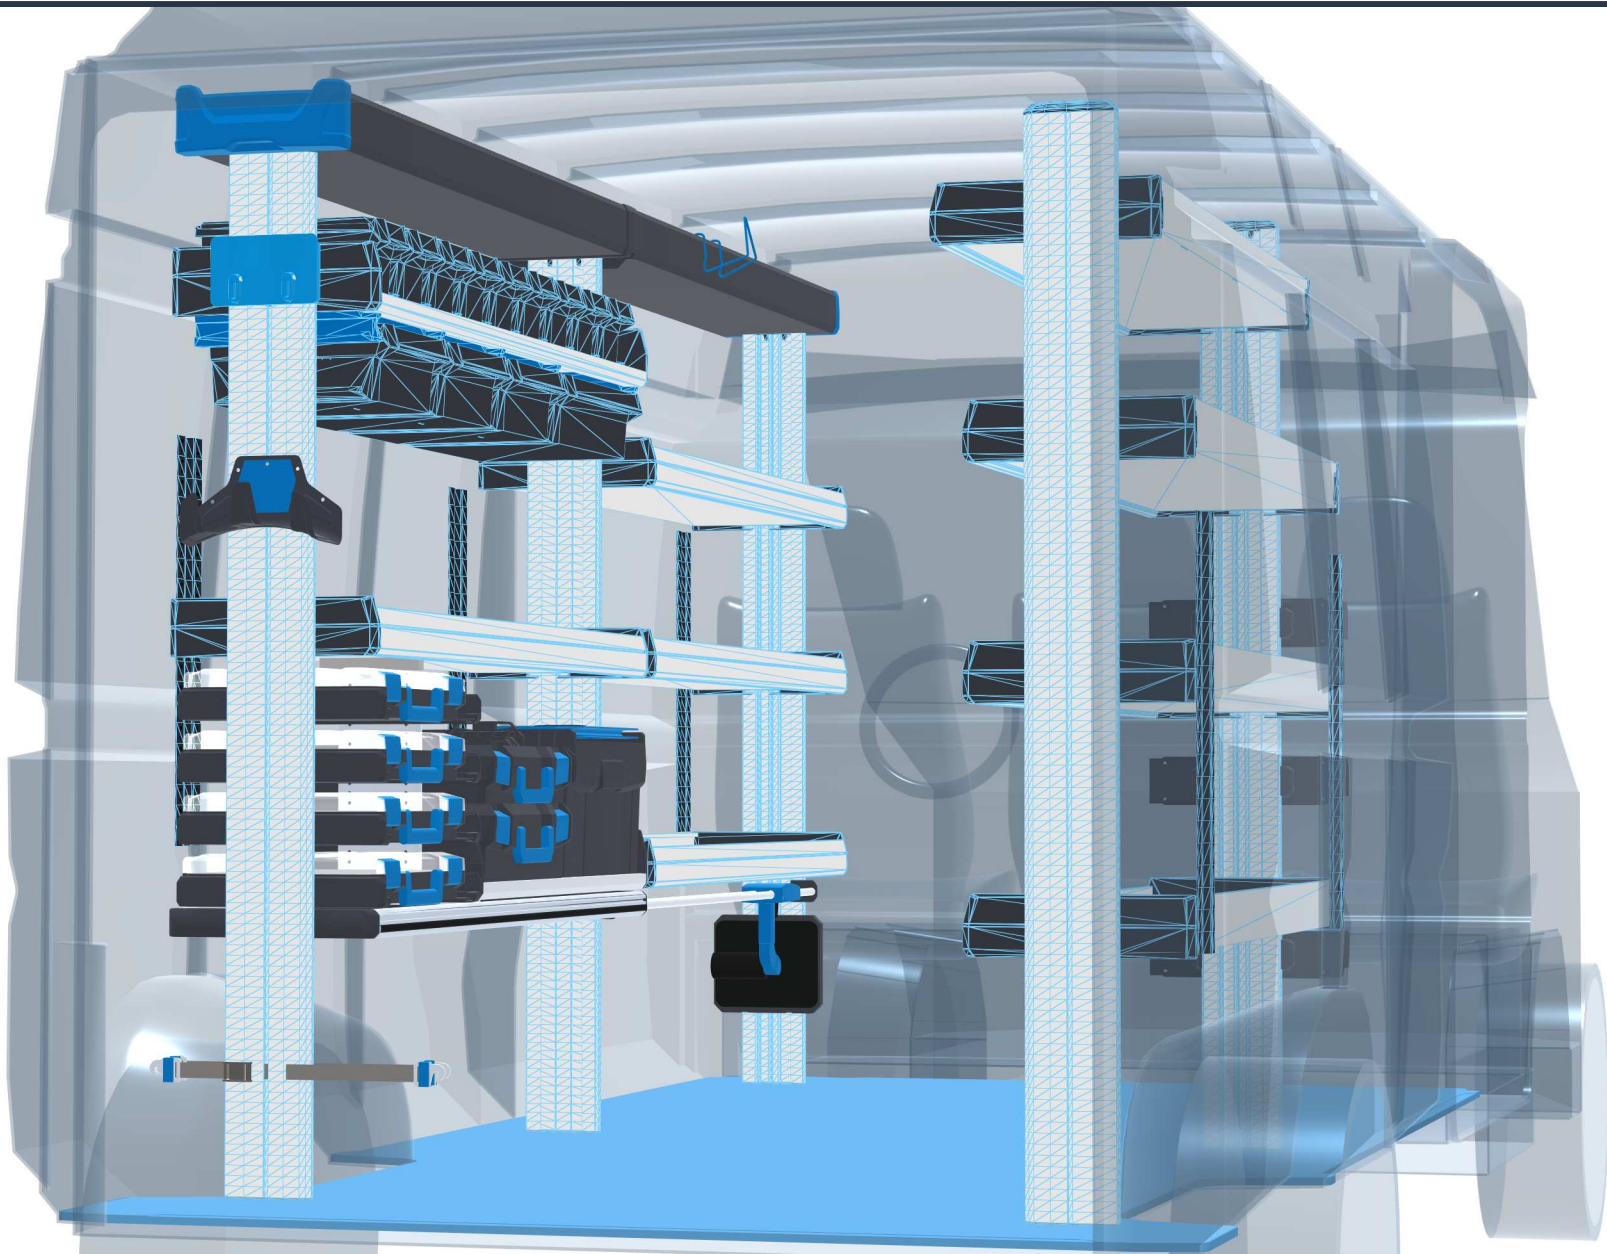

PERSONAL CONFIGURATION

created on 12.04.2024