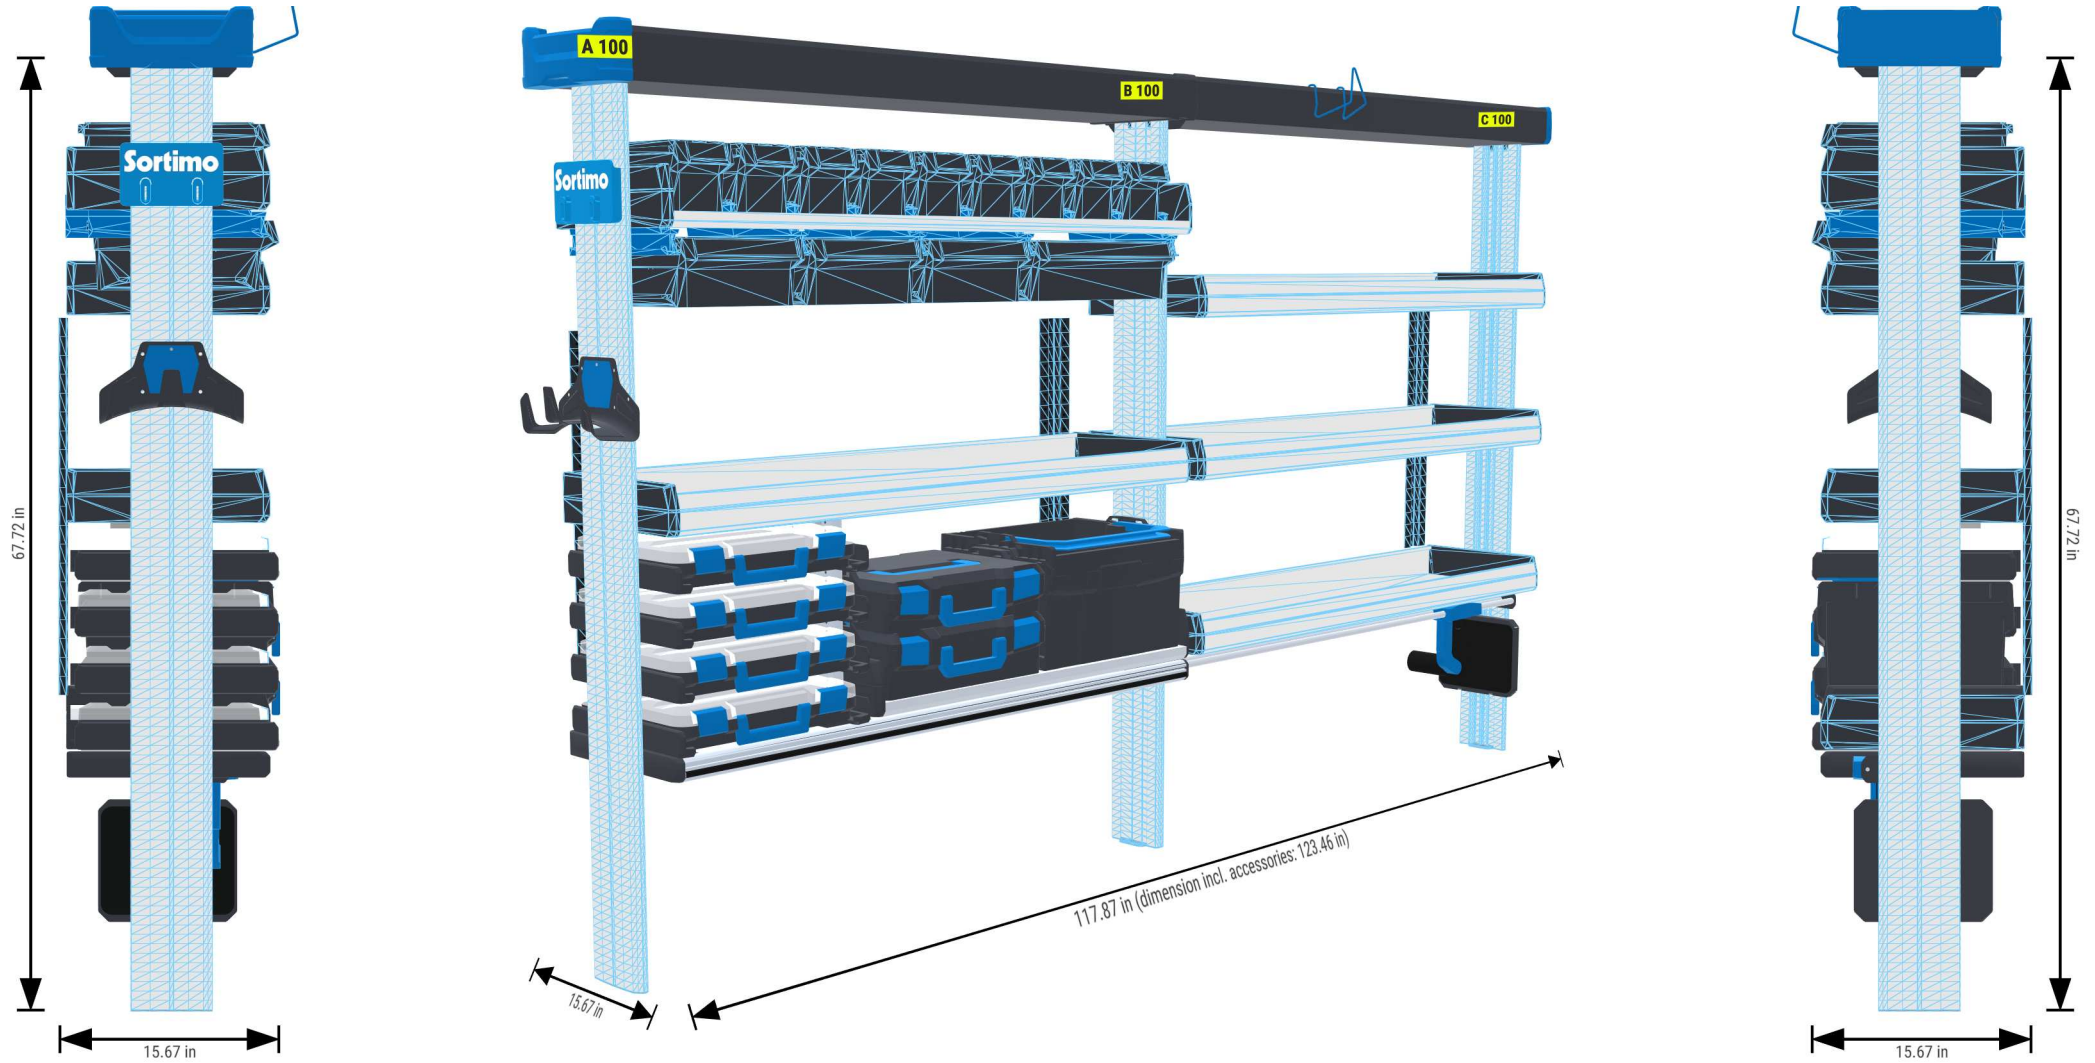

PERSONAL CONFIGURATION

created on 12.04.2024