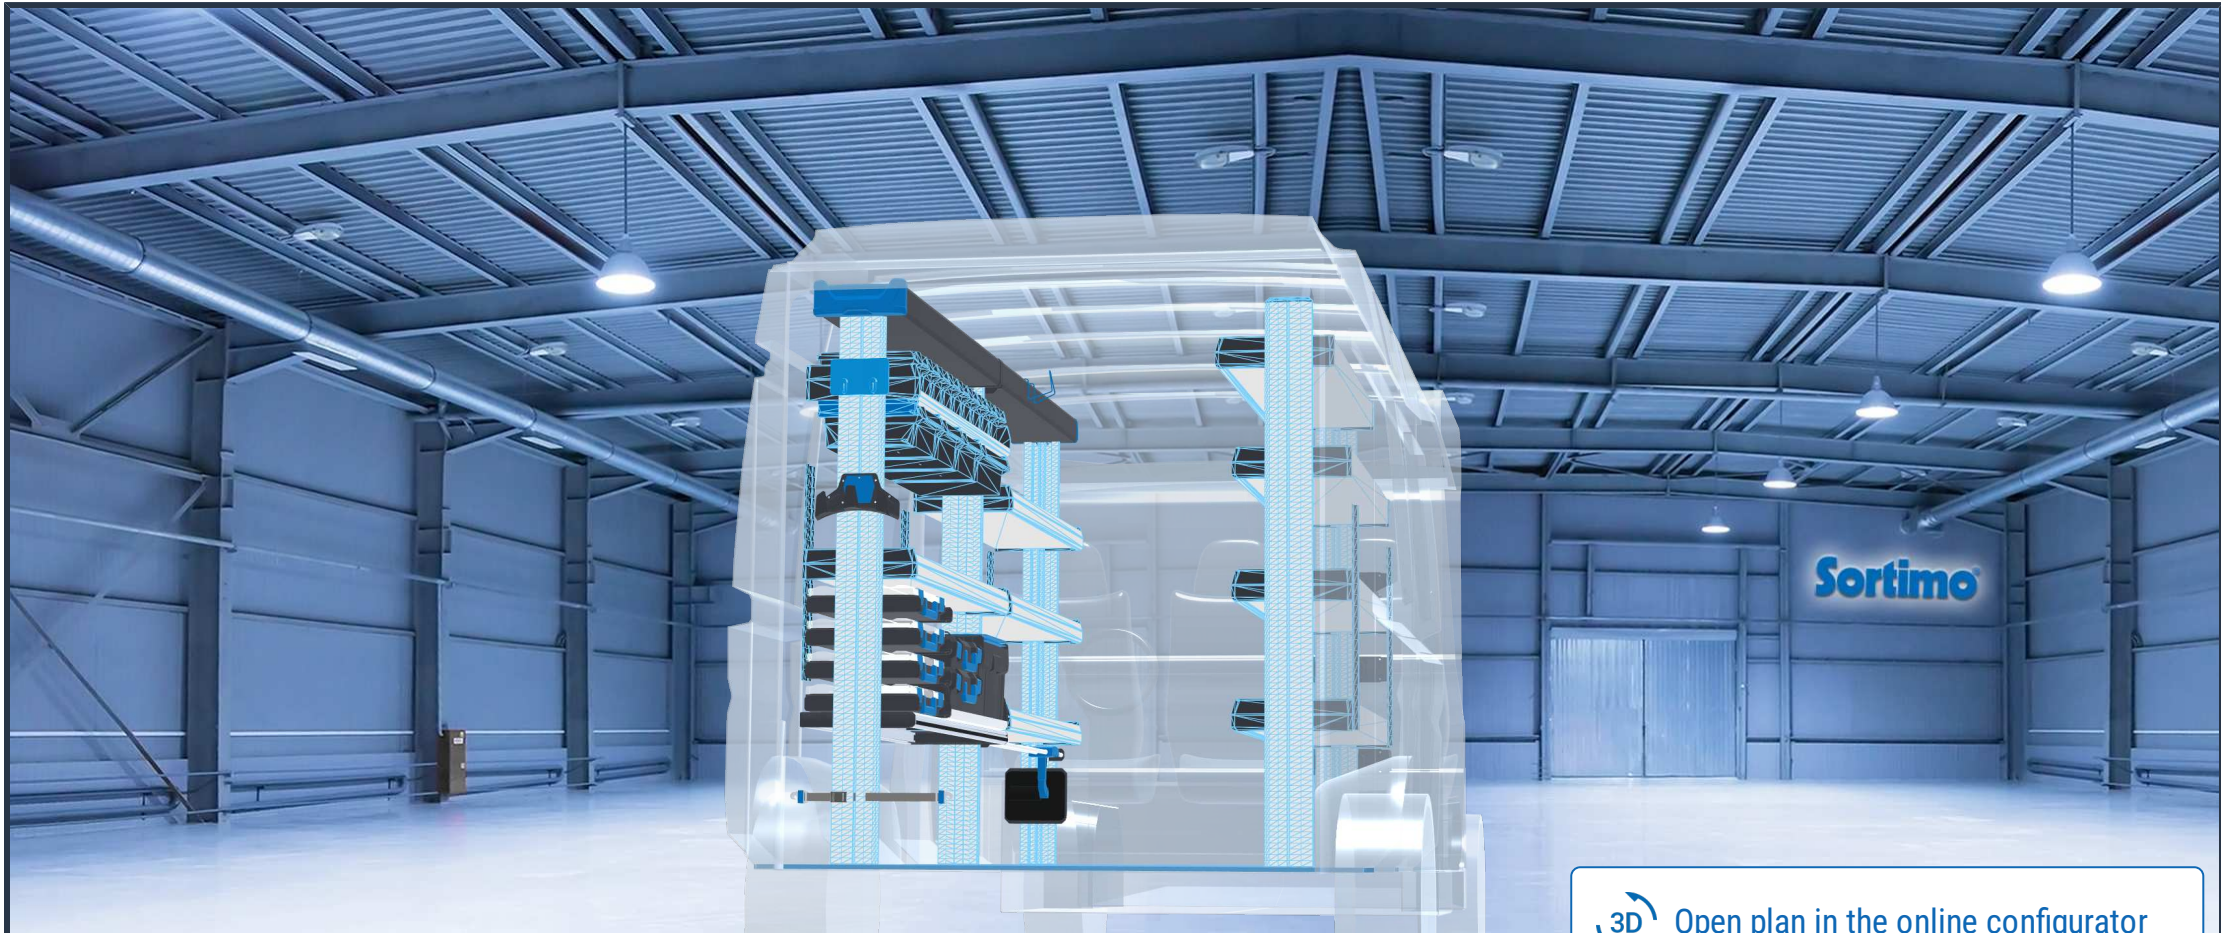

PERSONAL CONFIGURATION

created on 12.04.2024

 Open plan in the online configurator

PLANNING DOCUMENT

Ram ProMaster 2006 / 2021

Front-wheel drive | right | Hinged door | L4 236" mm

PERSONAL CONFIGURATION

created on 12.04.2024