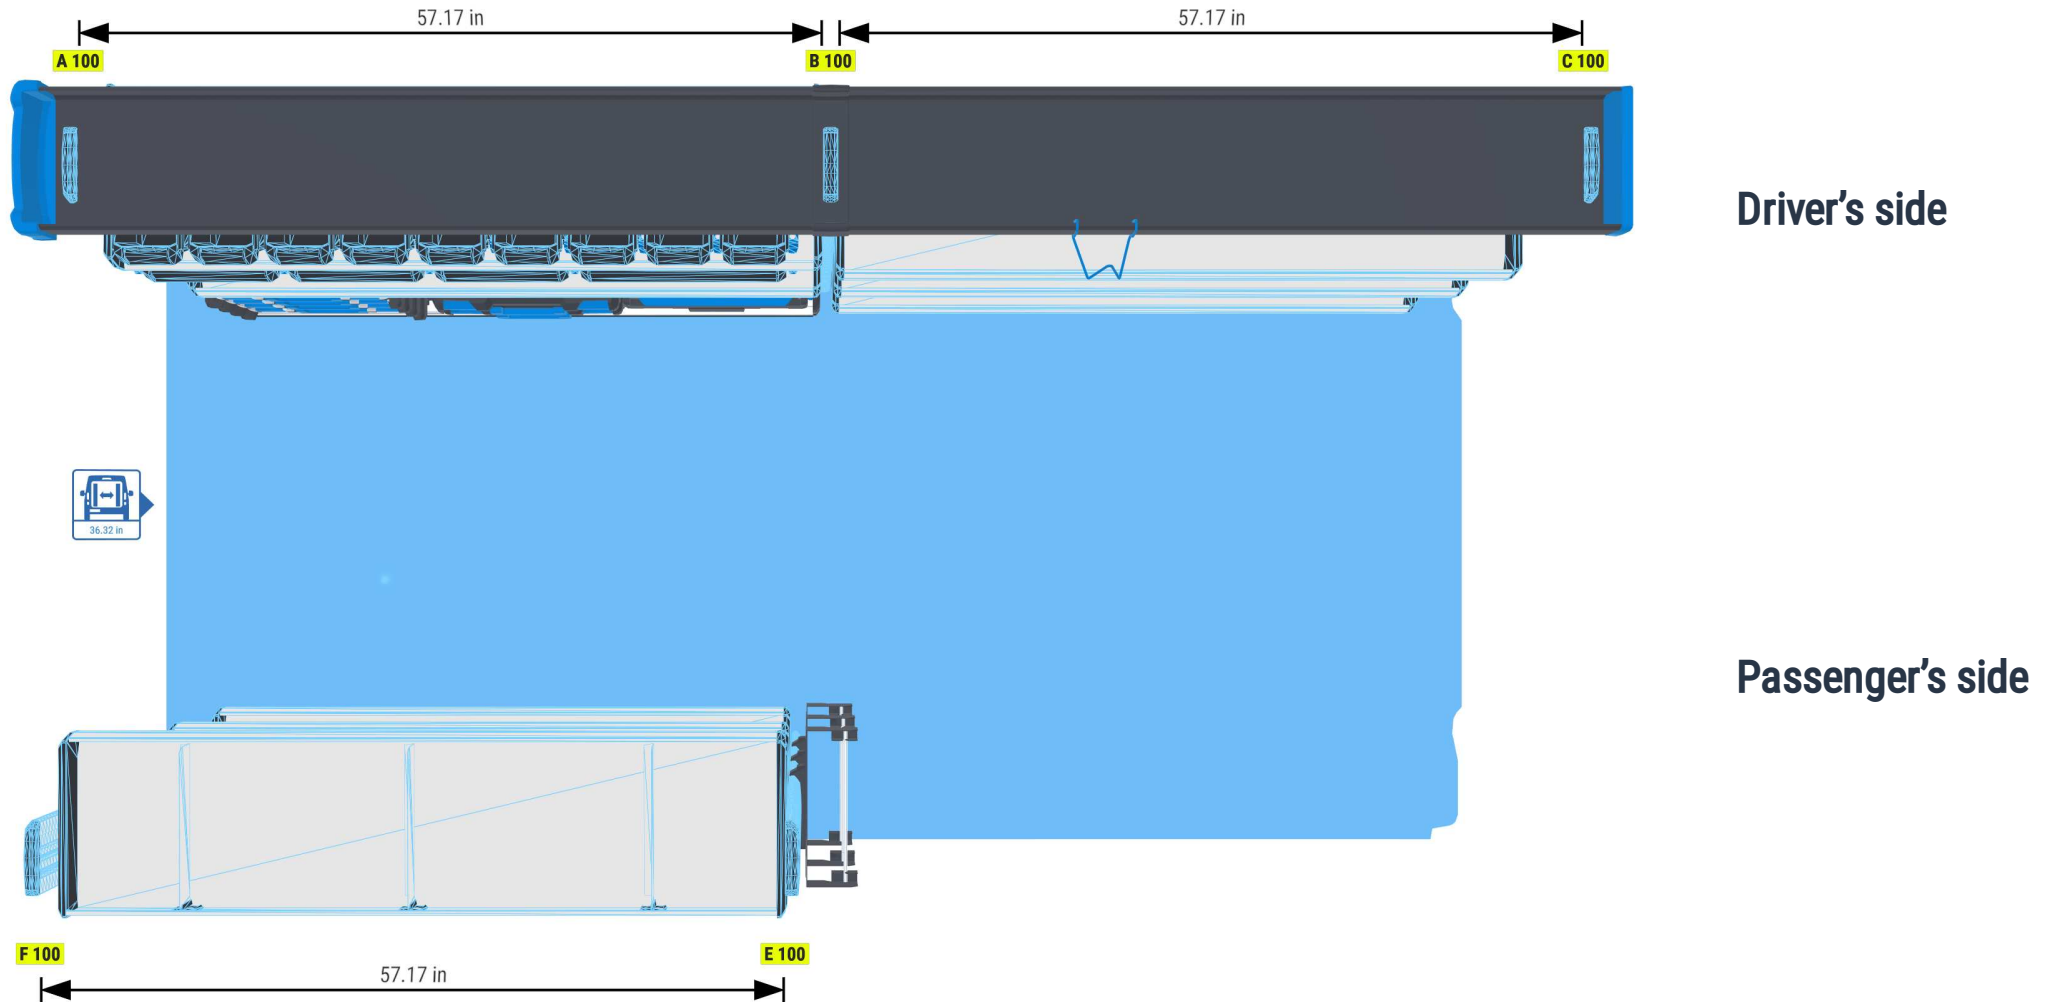

PERSONAL CONFIGURATION

created on 12.04.2024

 Open plan in the online configurator

PLANNING DOCUMENT

Ram ProMaster 2006 / 2021

Front-wheel drive | right | Hinged door | L4 236" mm

PERSONAL CONFIGURATION

created on 12.04.2024