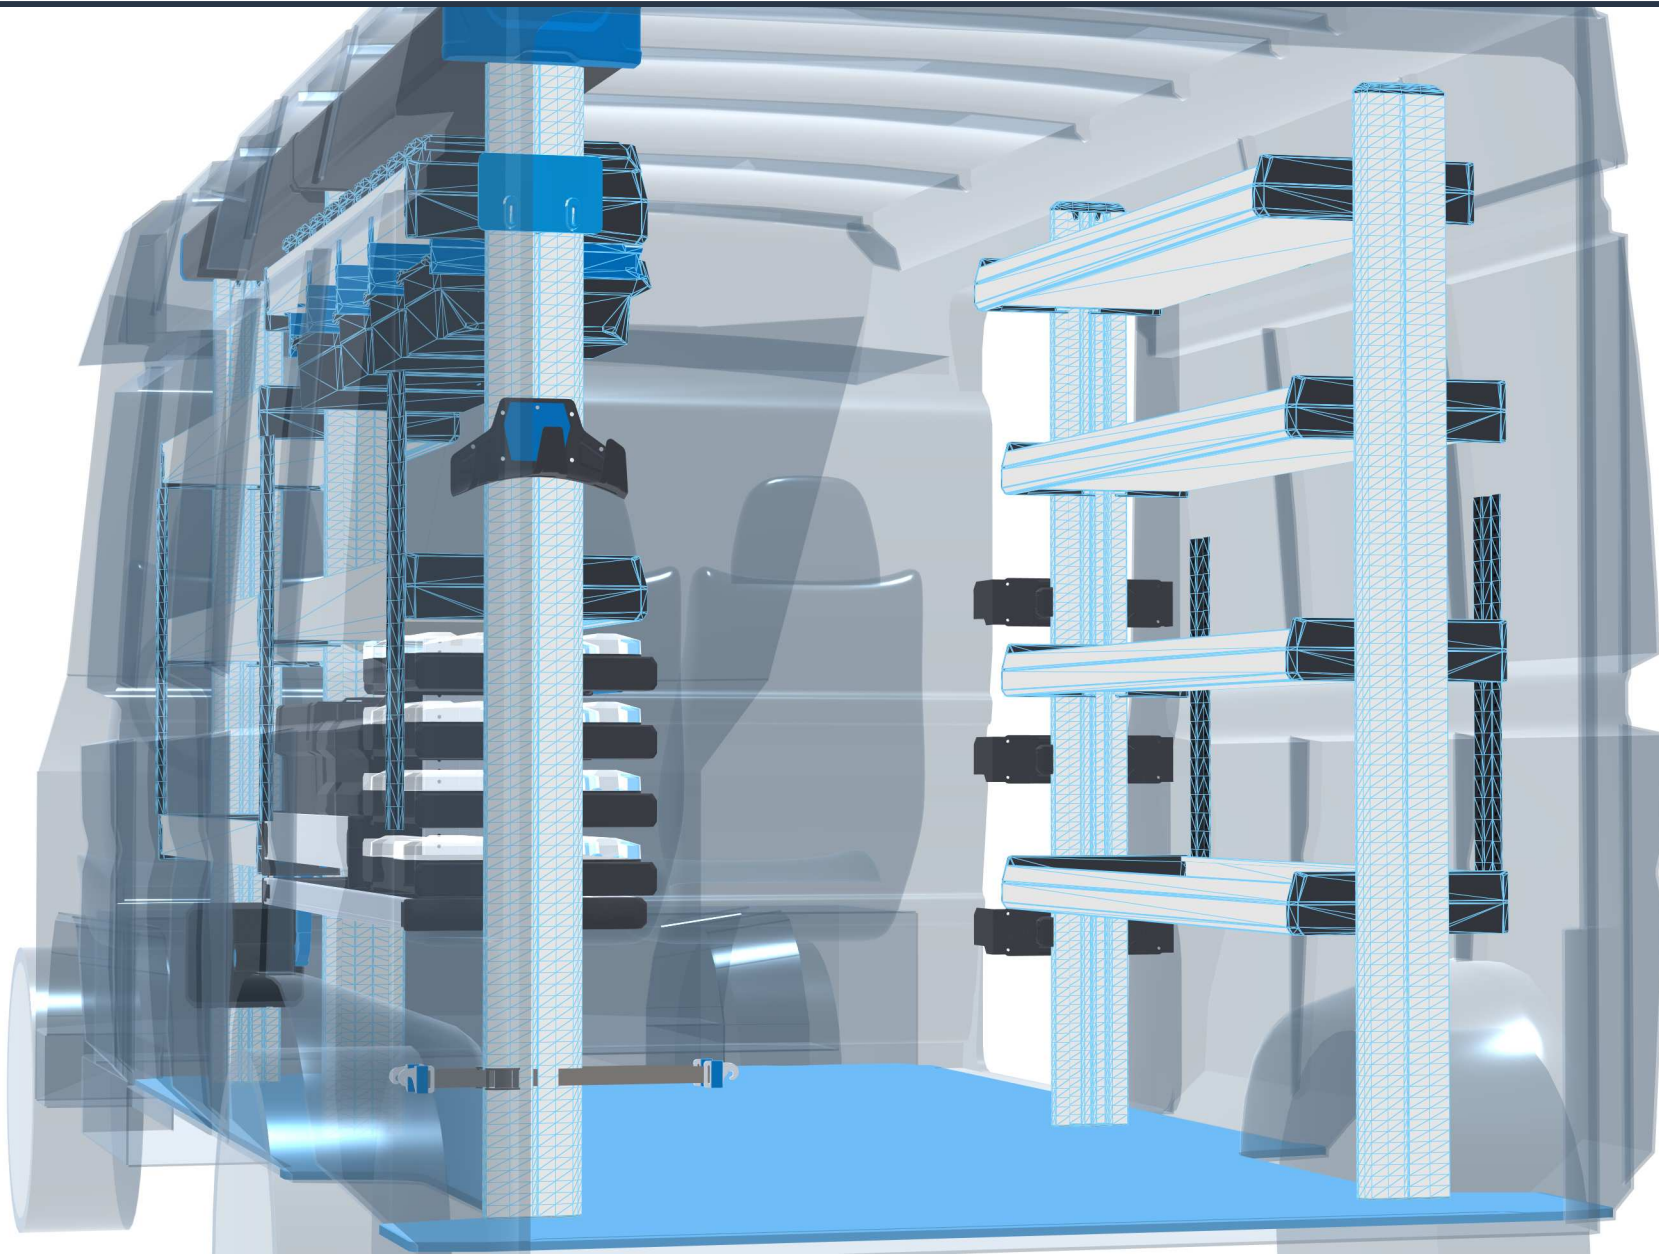

PERSONAL CONFIGURATION

created on 12.04.2024