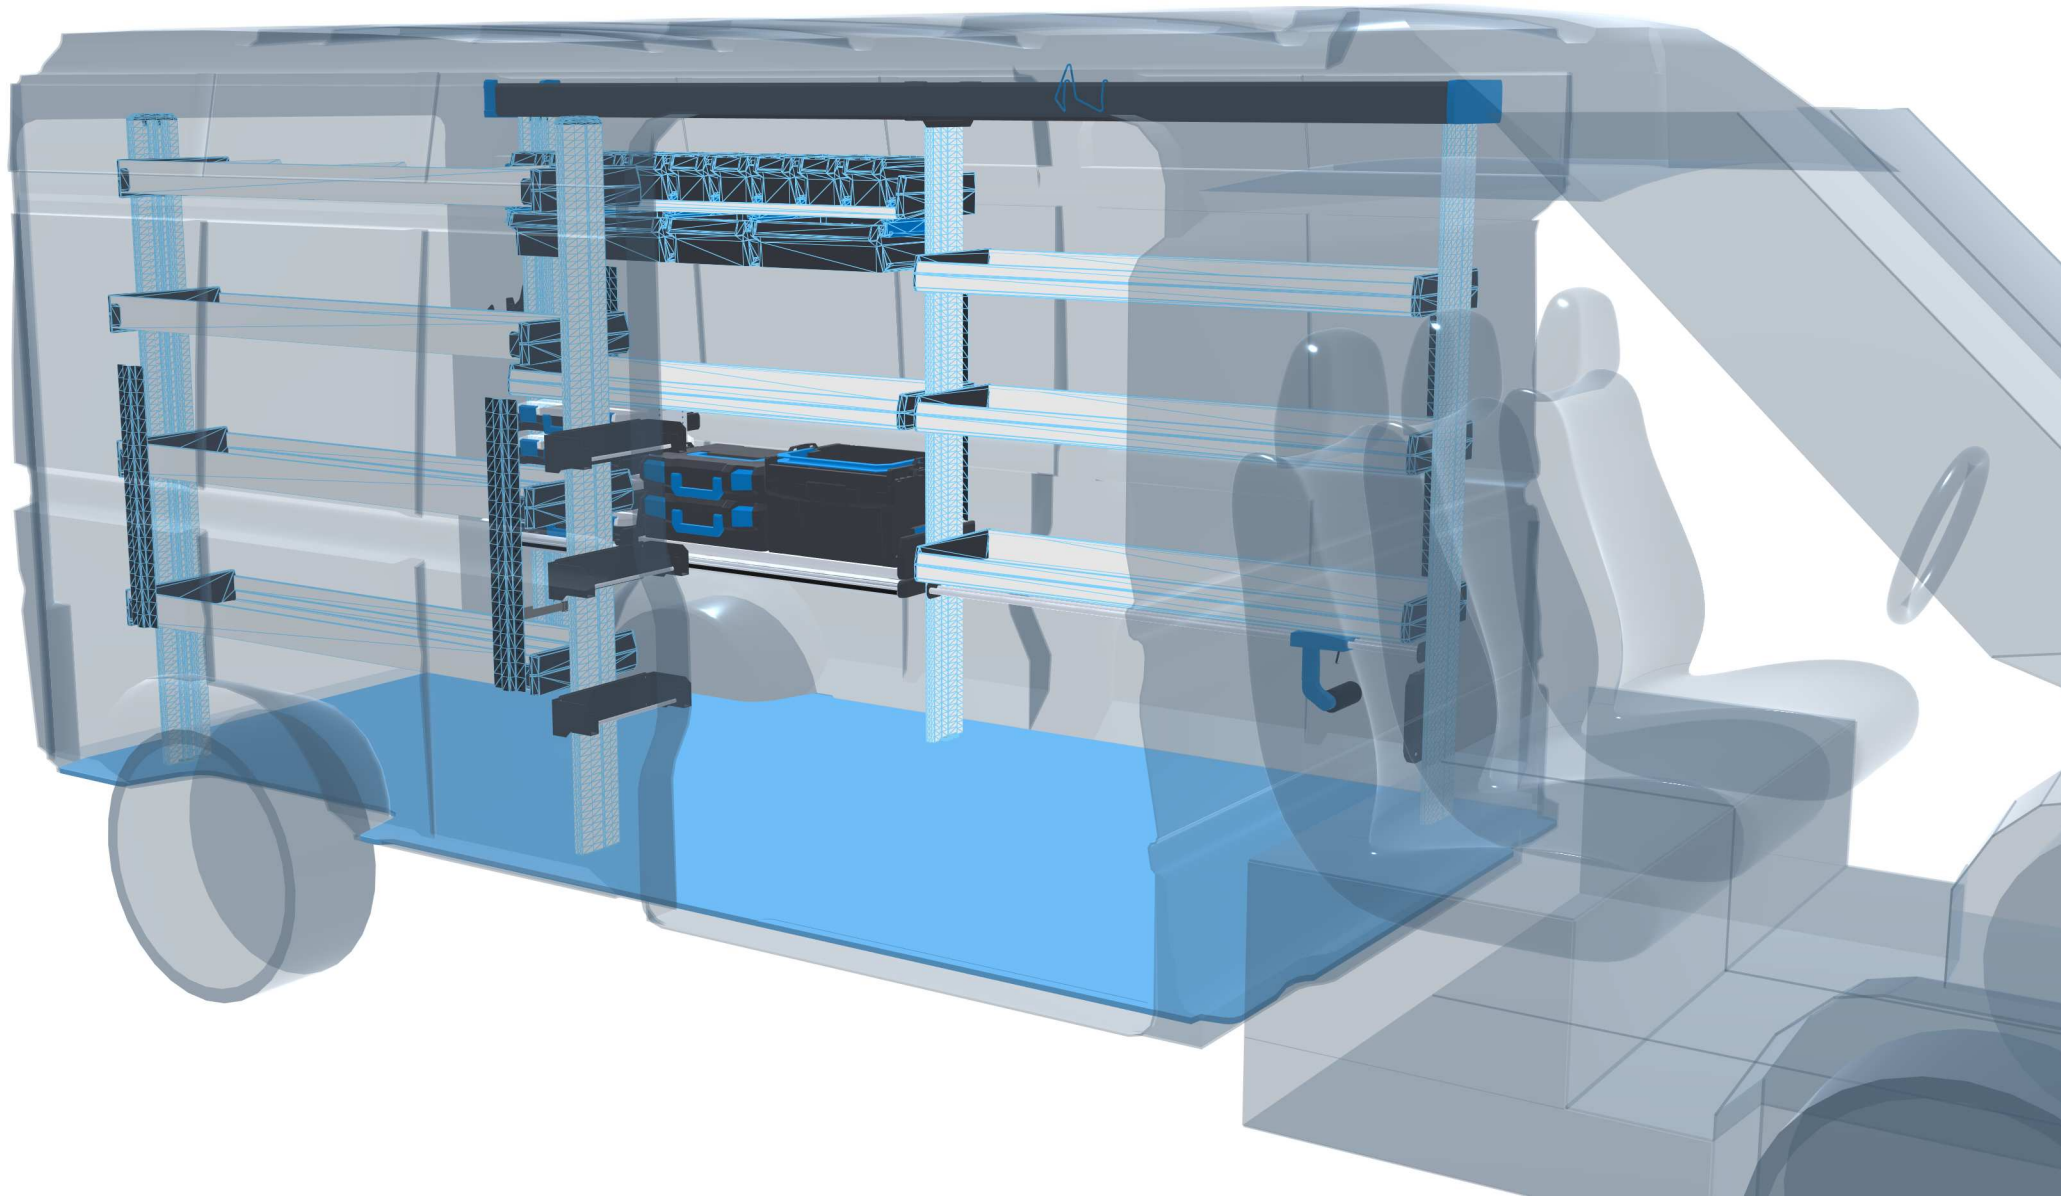

PERSONAL CONFIGURATION

created on 12.04.2024