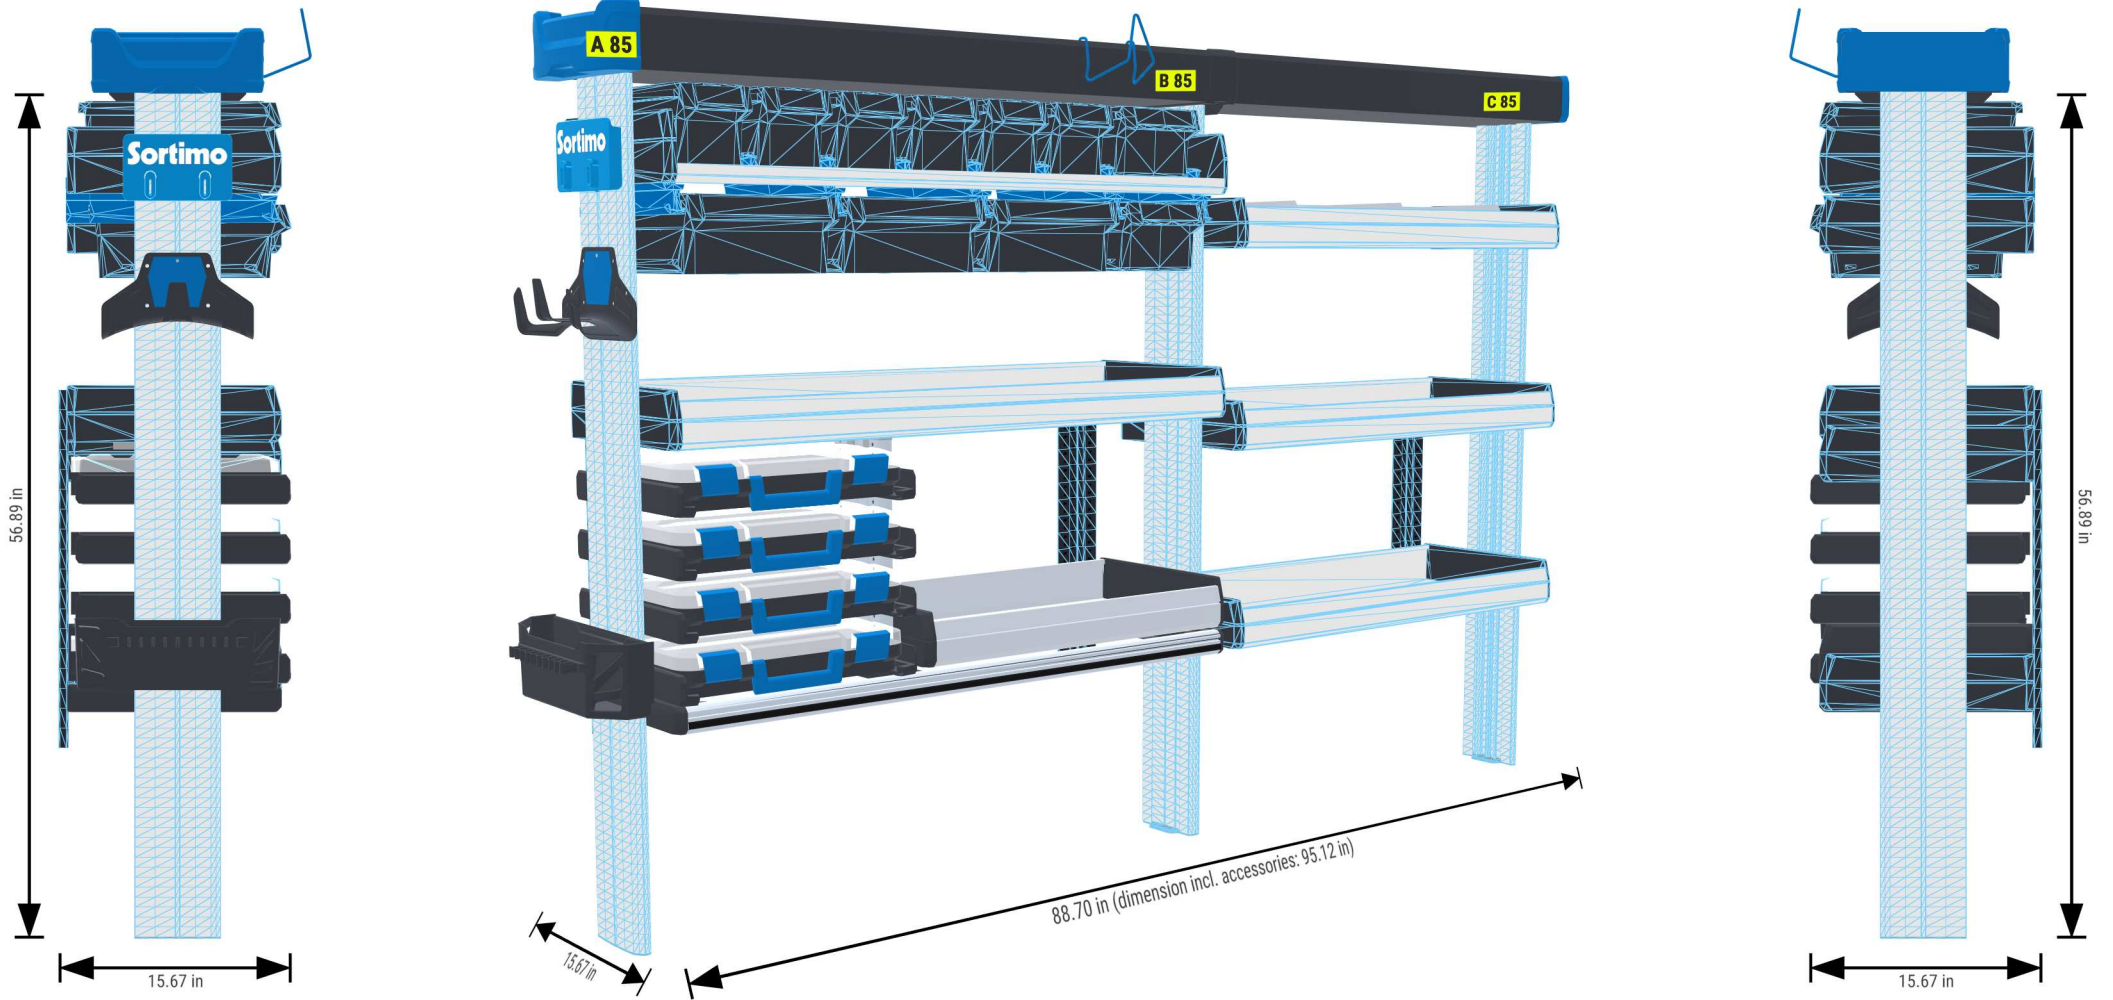

PERSONAL CONFIGURATION

created on 10.04.2024