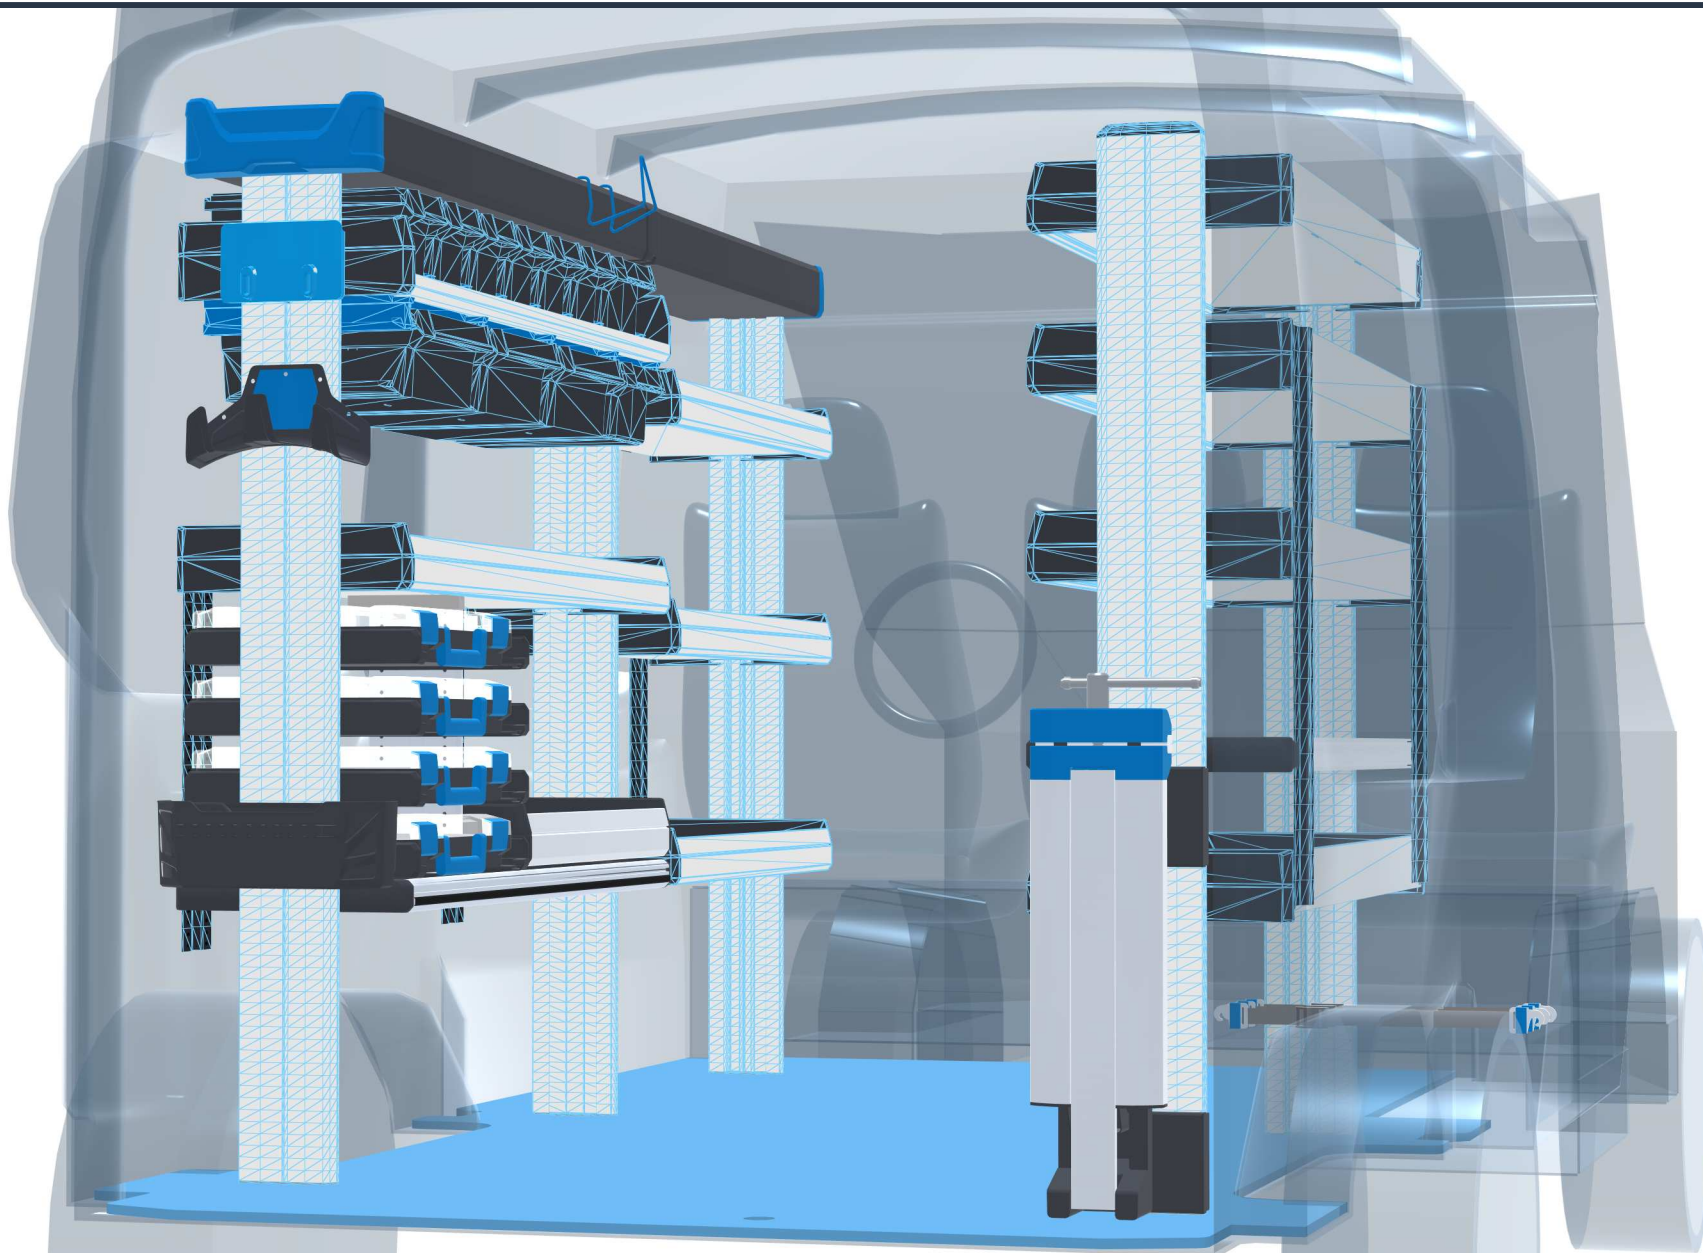

PERSONAL CONFIGURATION

created on 10.04.2024