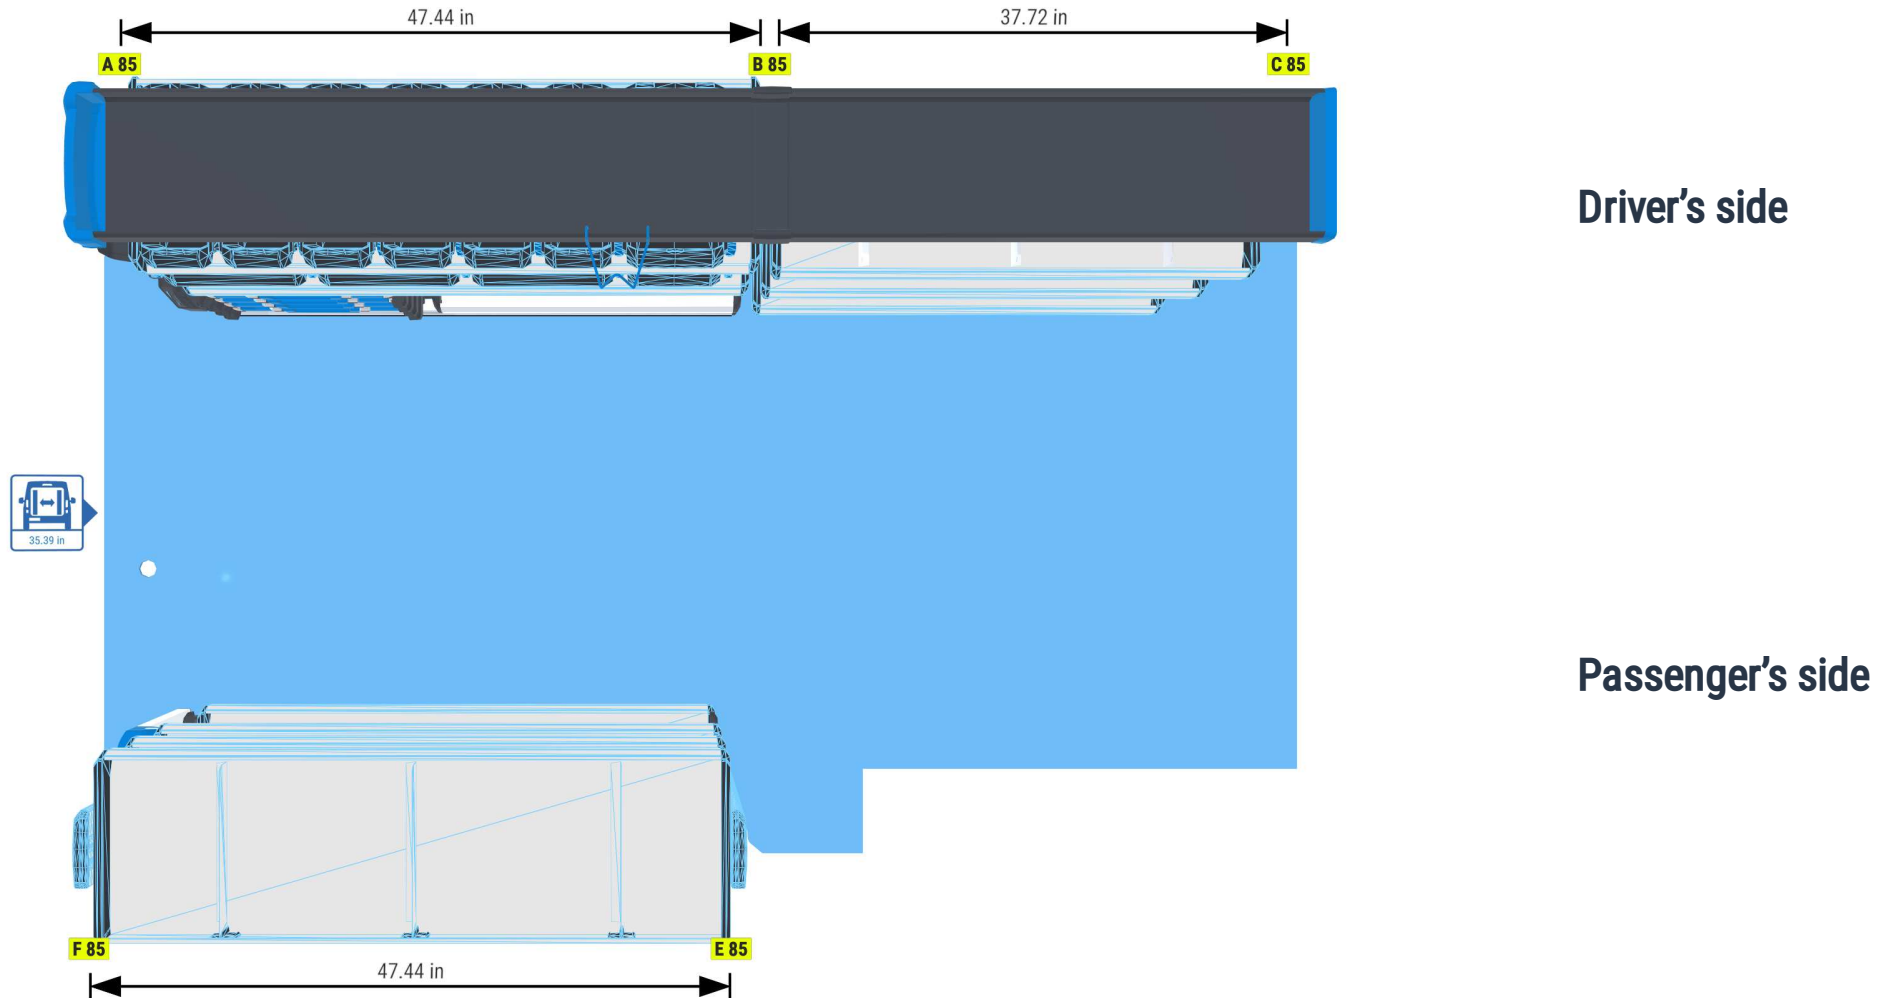

PERSONAL CONFIGURATION

created on 10.04.2024