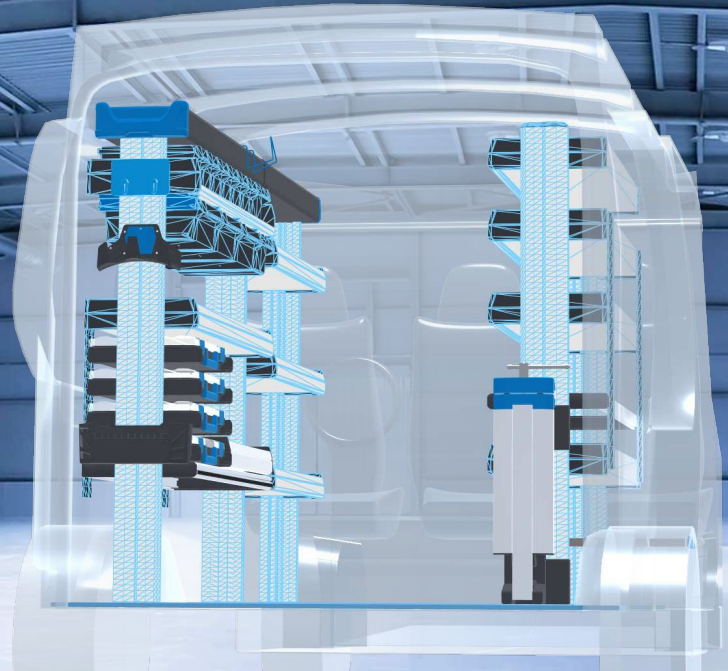

PERSONAL CONFIGURATION

created on 10.04.2024

PLANNING DOCUMENT

 Open plan in the online configurator

Ford Transit 2014

Rear-wheel drive | right | Hinged door | L2 218" mm

Sortimo[®]

PERSONAL CONFIGURATION