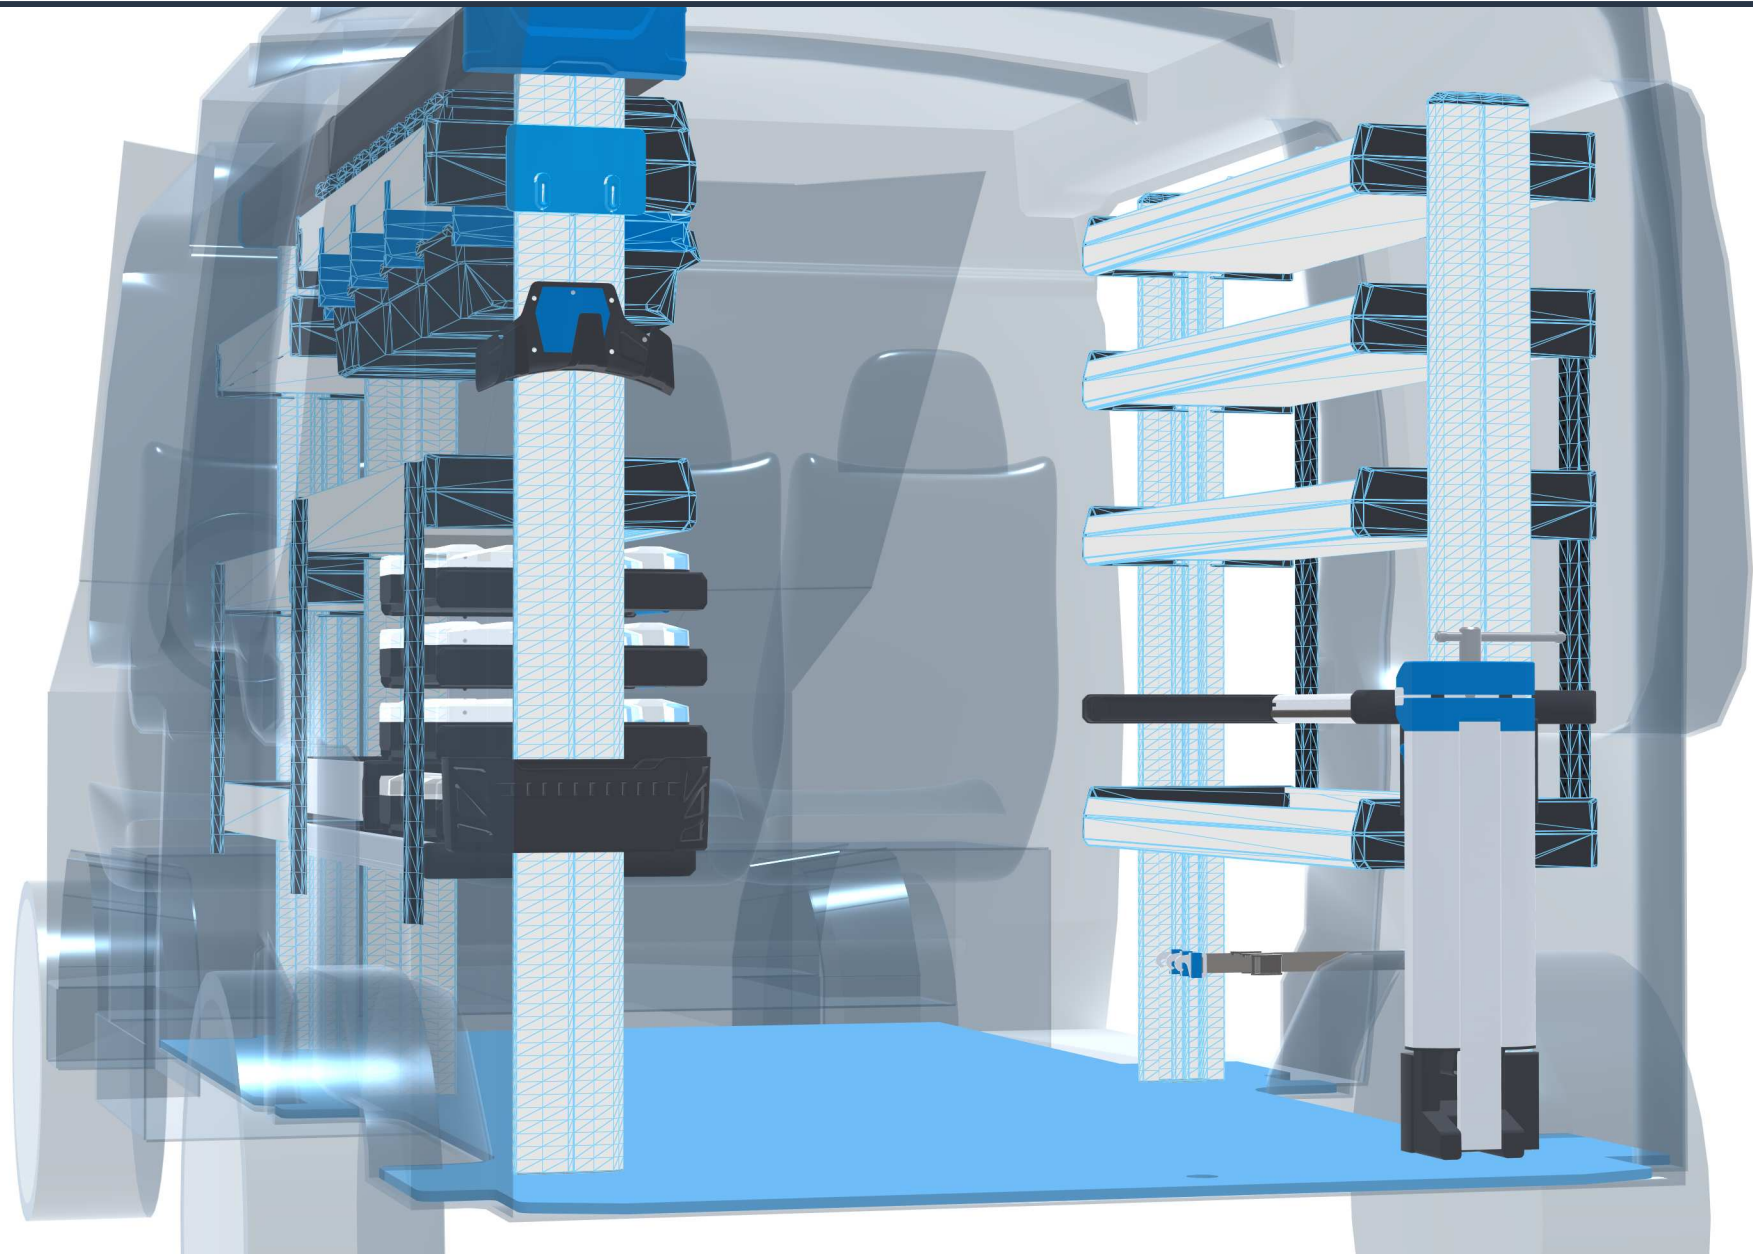

PERSONAL CONFIGURATION

created on 10.04.2024