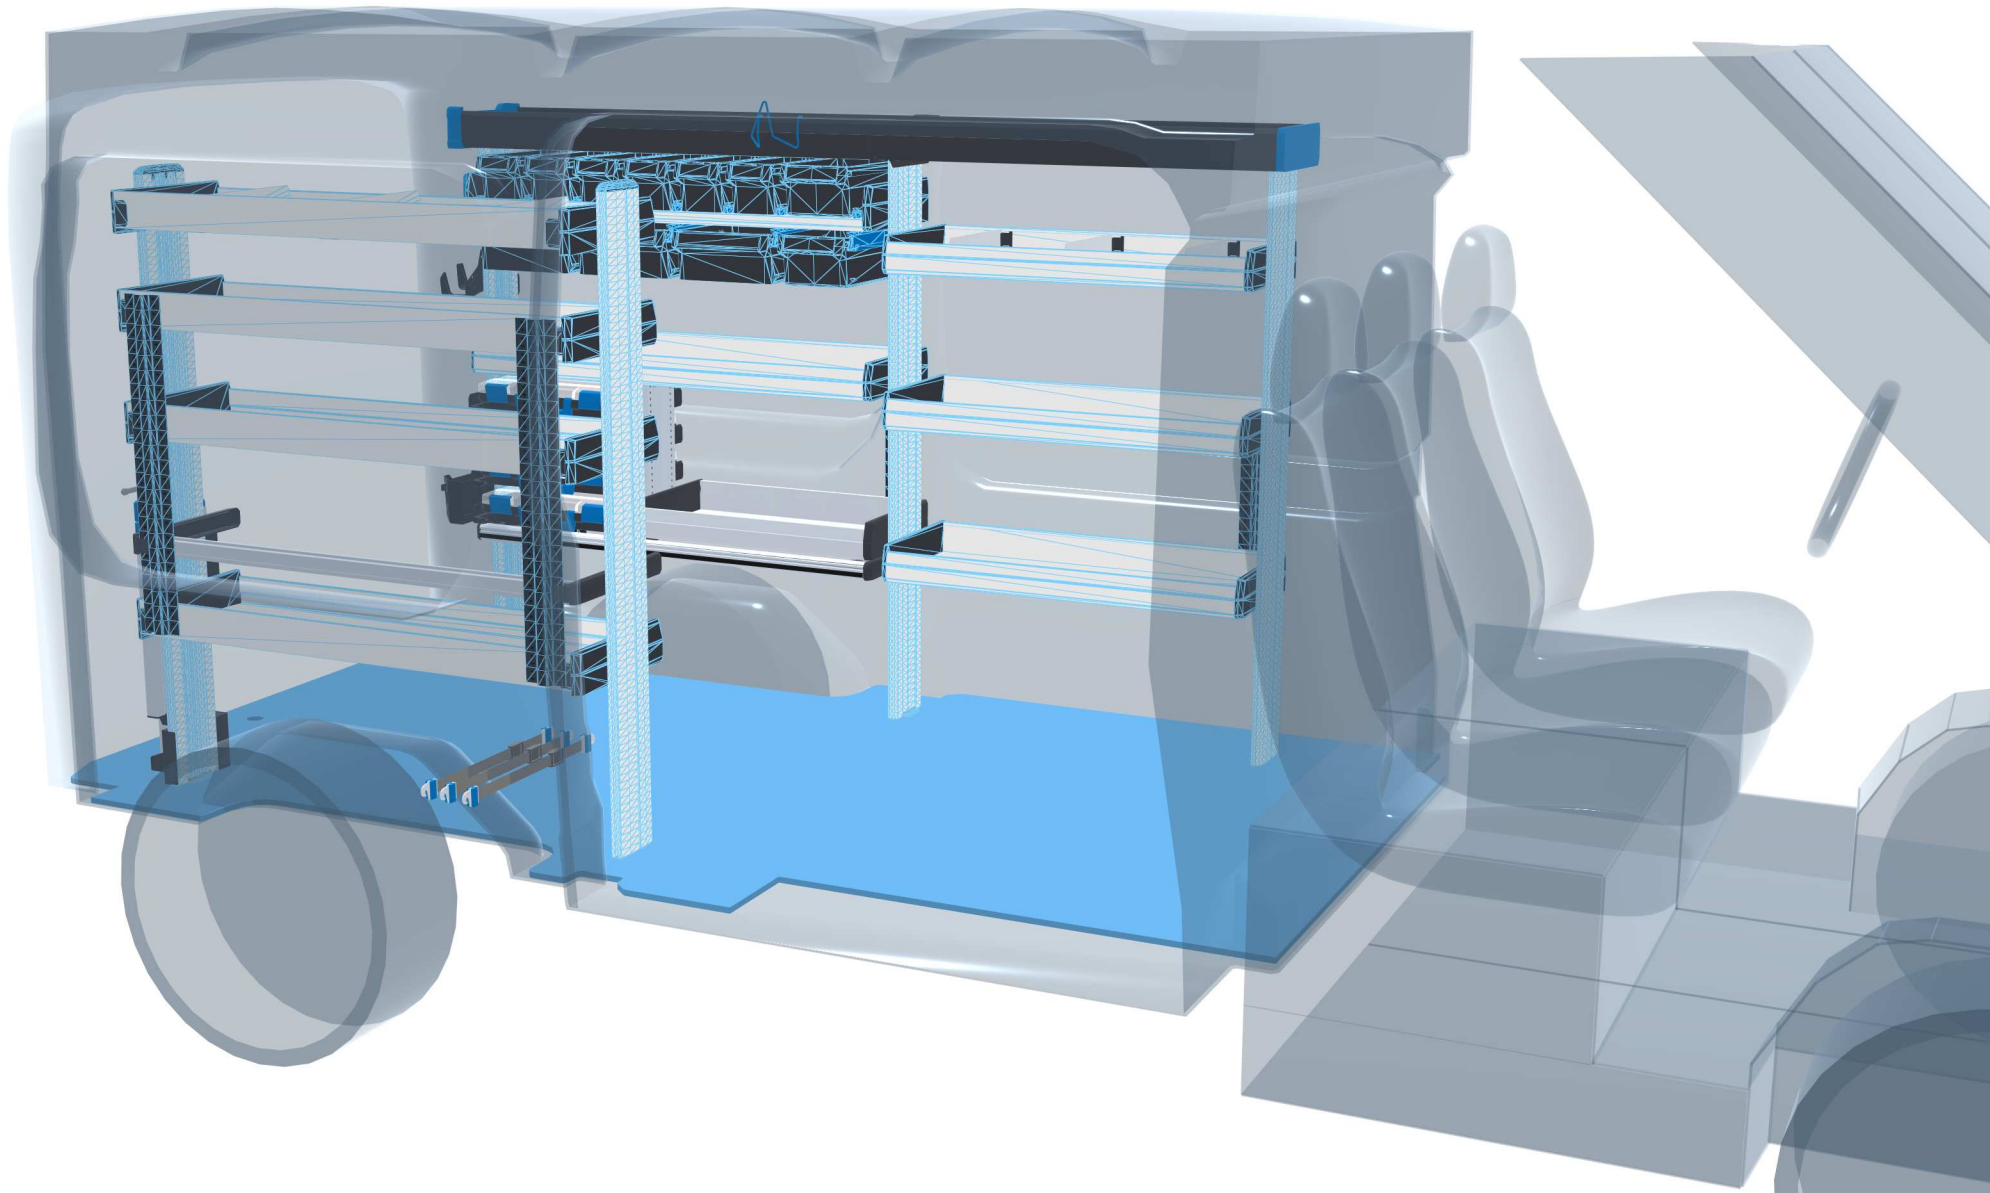

PERSONAL CONFIGURATION

created on 10.04.2024