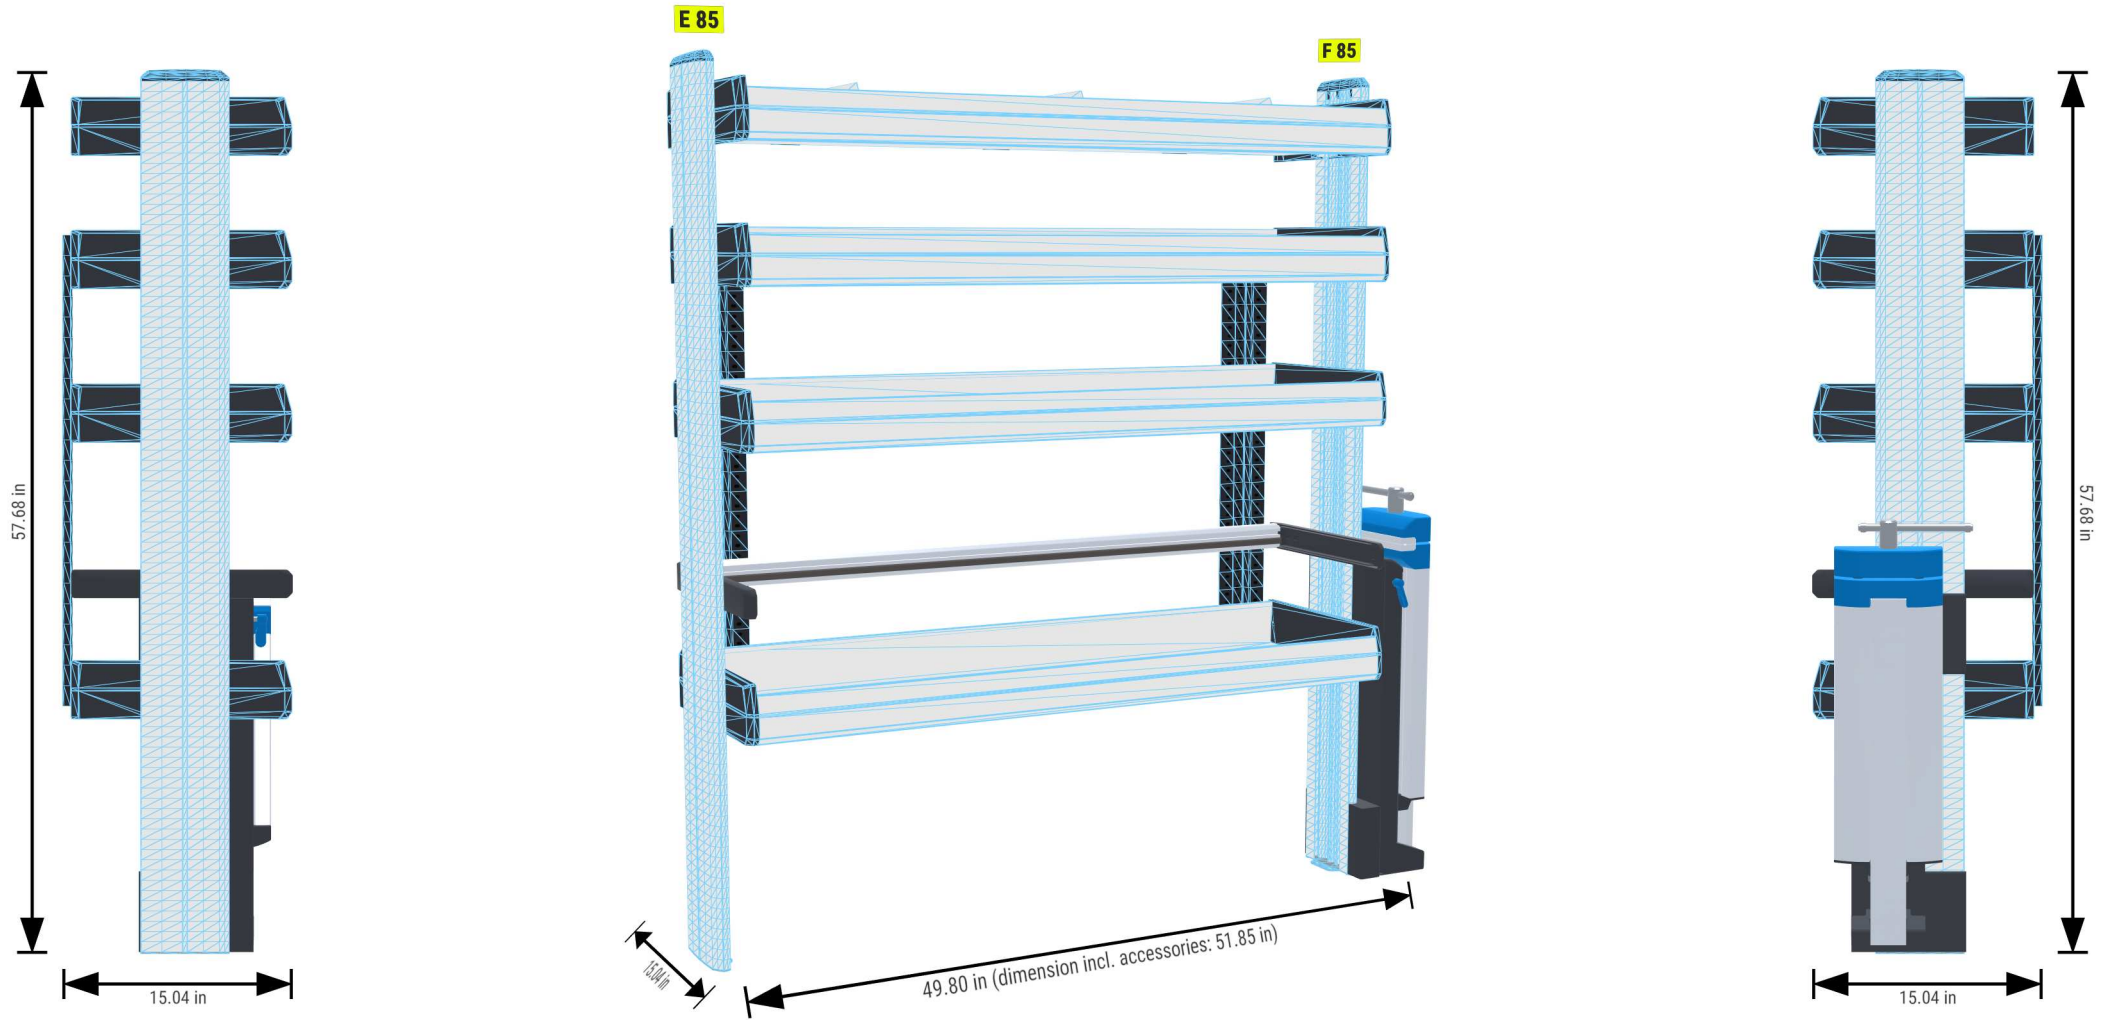

PERSONAL CONFIGURATION

created on 10.04.2024