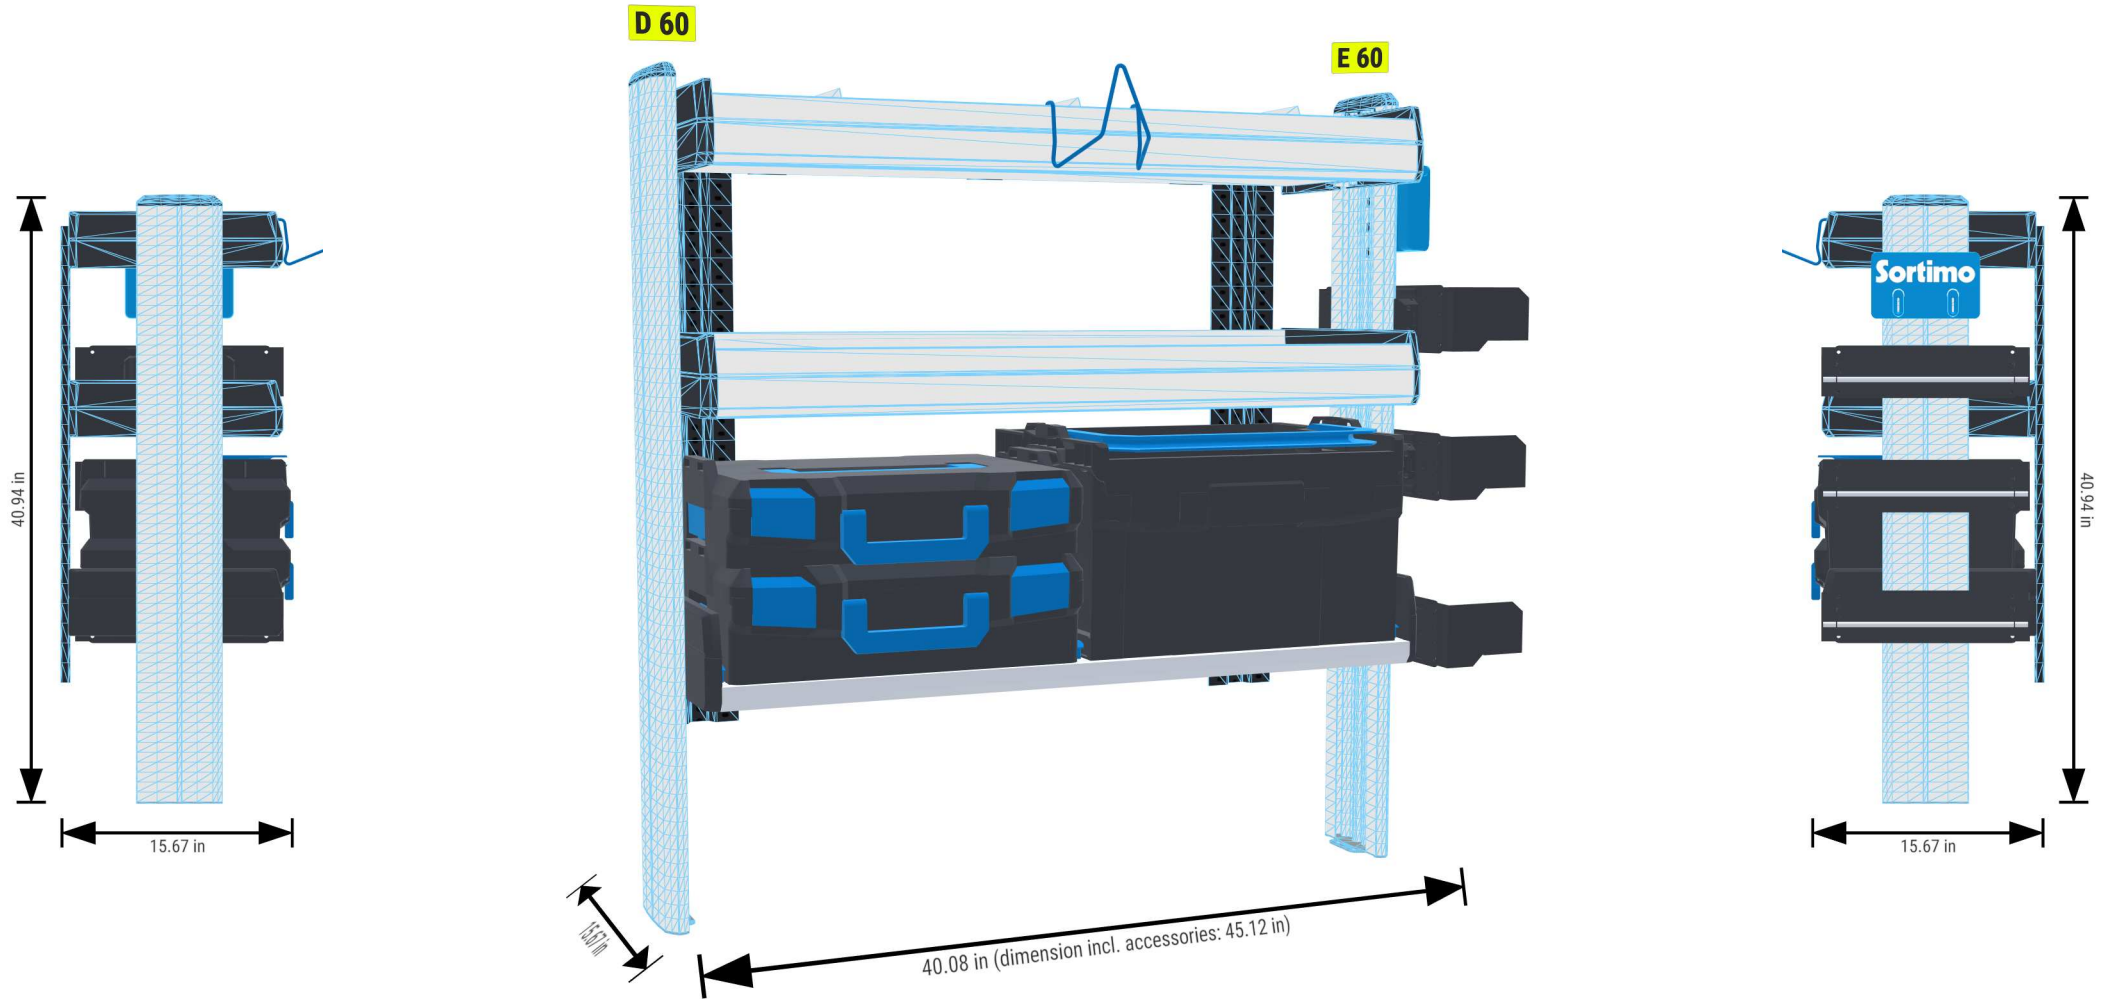

PERSONAL CONFIGURATION

created on 10.04.2024