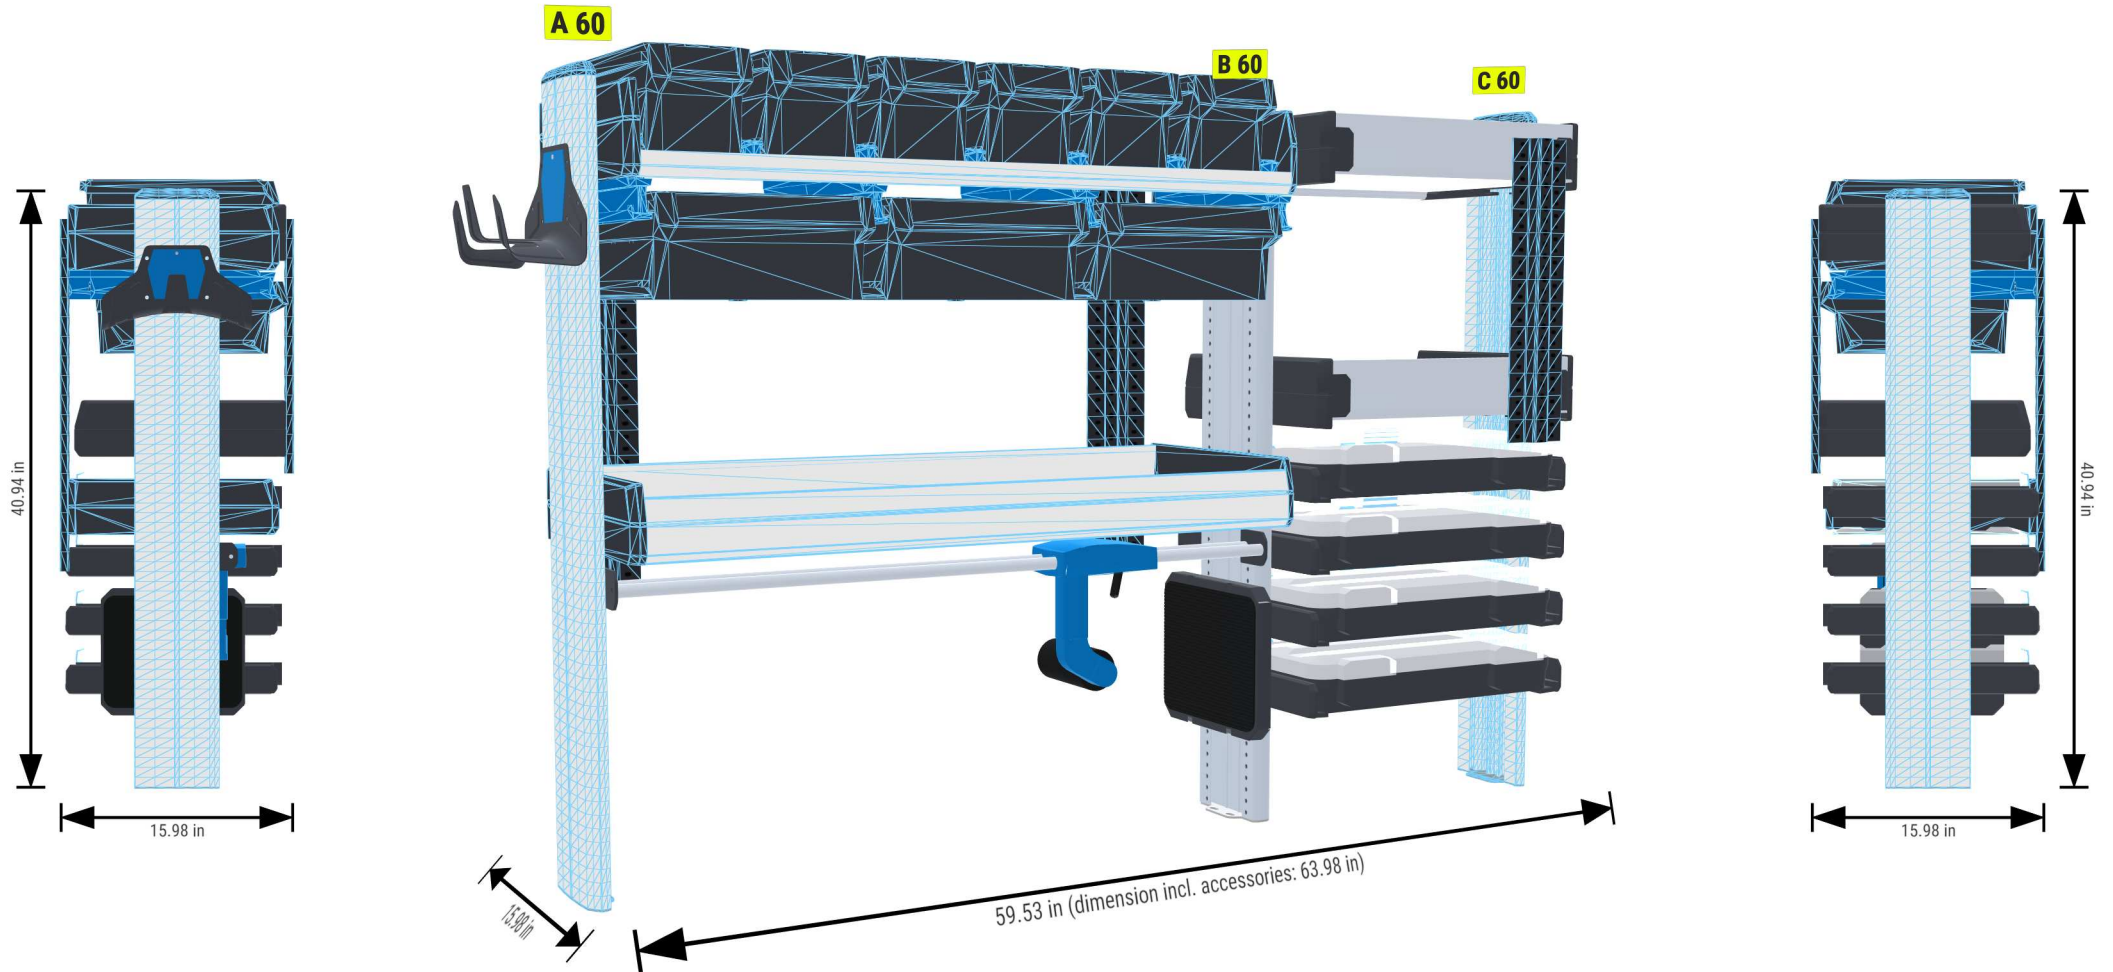

PERSONAL CONFIGURATION

created on 10.04.2024

 Open plan in the online configurator

PLANNING DOCUMENT

Ford Transit Connect 2014-2023

Front-wheel drive | on both sides | Hinged door | L2 190" mm

Sortimo[®]

PERSONAL CONFIGURATION

created on 10.04.2024

Driver's side

Passenger's side

PERSONAL CONFIGURATION

created on 10.04.2024

PERSONAL CONFIGURATION

created on 10.04.2024

PERSONAL CONFIGURATION