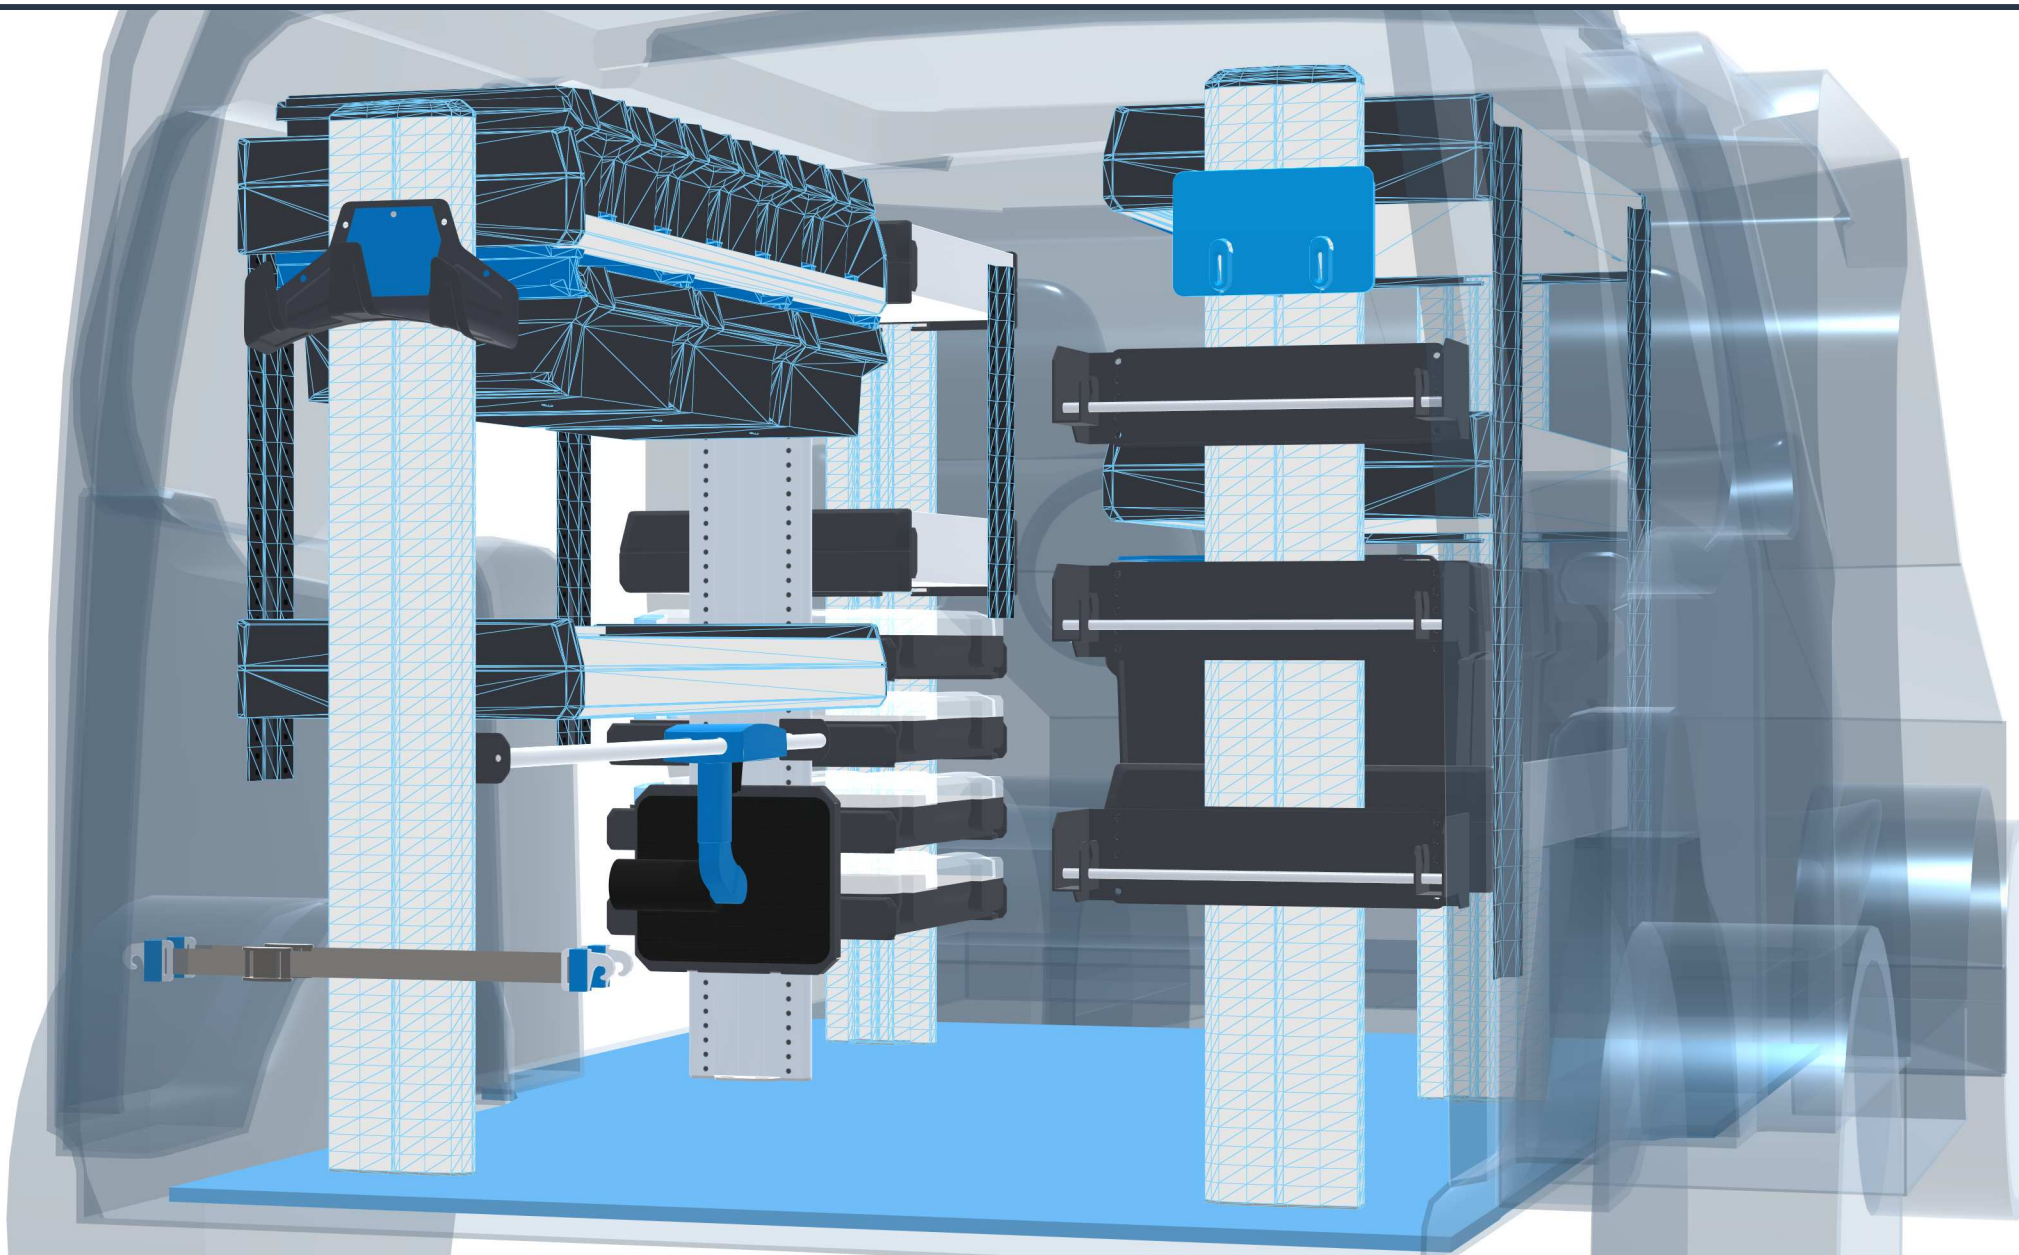

PERSONAL CONFIGURATION

created on 10.04.2024