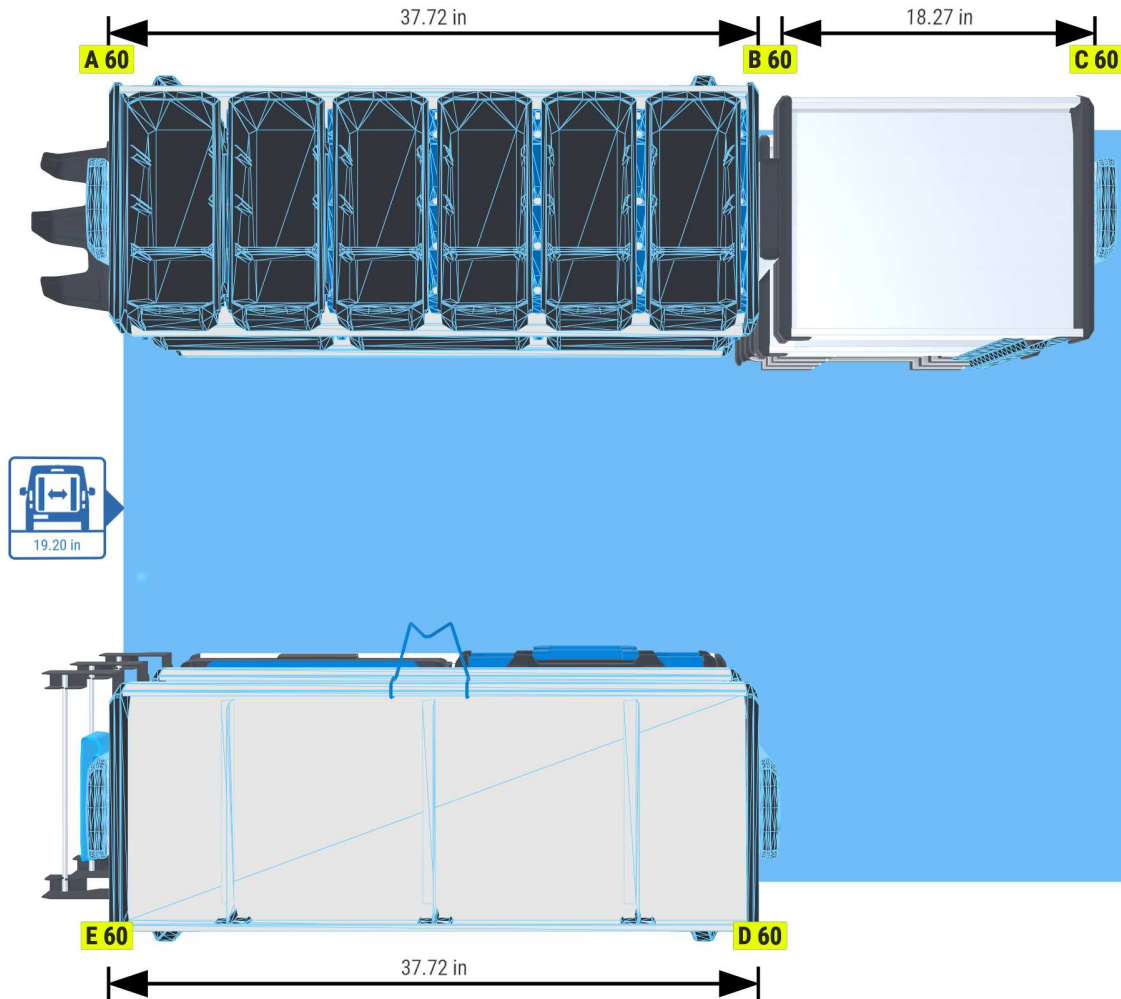

PERSONAL CONFIGURATION

created on 10.04.2024

Driver's side

Passenger's side