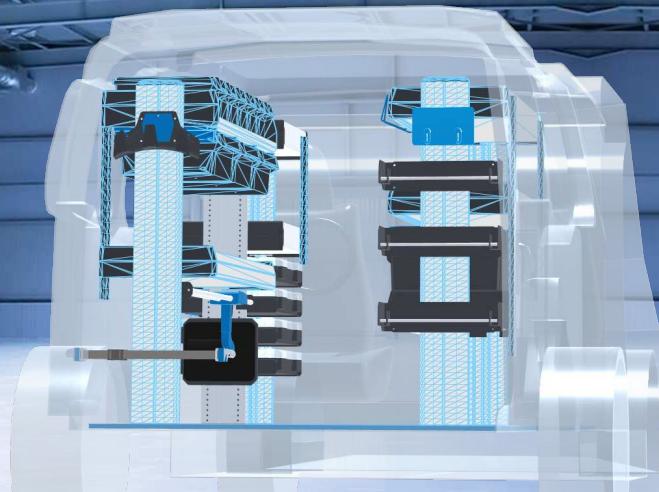

PERSONAL CONFIGURATION

created on 10.04.2024

 Open plan in the online configurator

PLANNING DOCUMENT

Ford Transit Connect 2014-2023

Front-wheel drive | on both sides | Hinged door | L2 190" mm

Sortimo[®]

PERSONAL CONFIGURATION