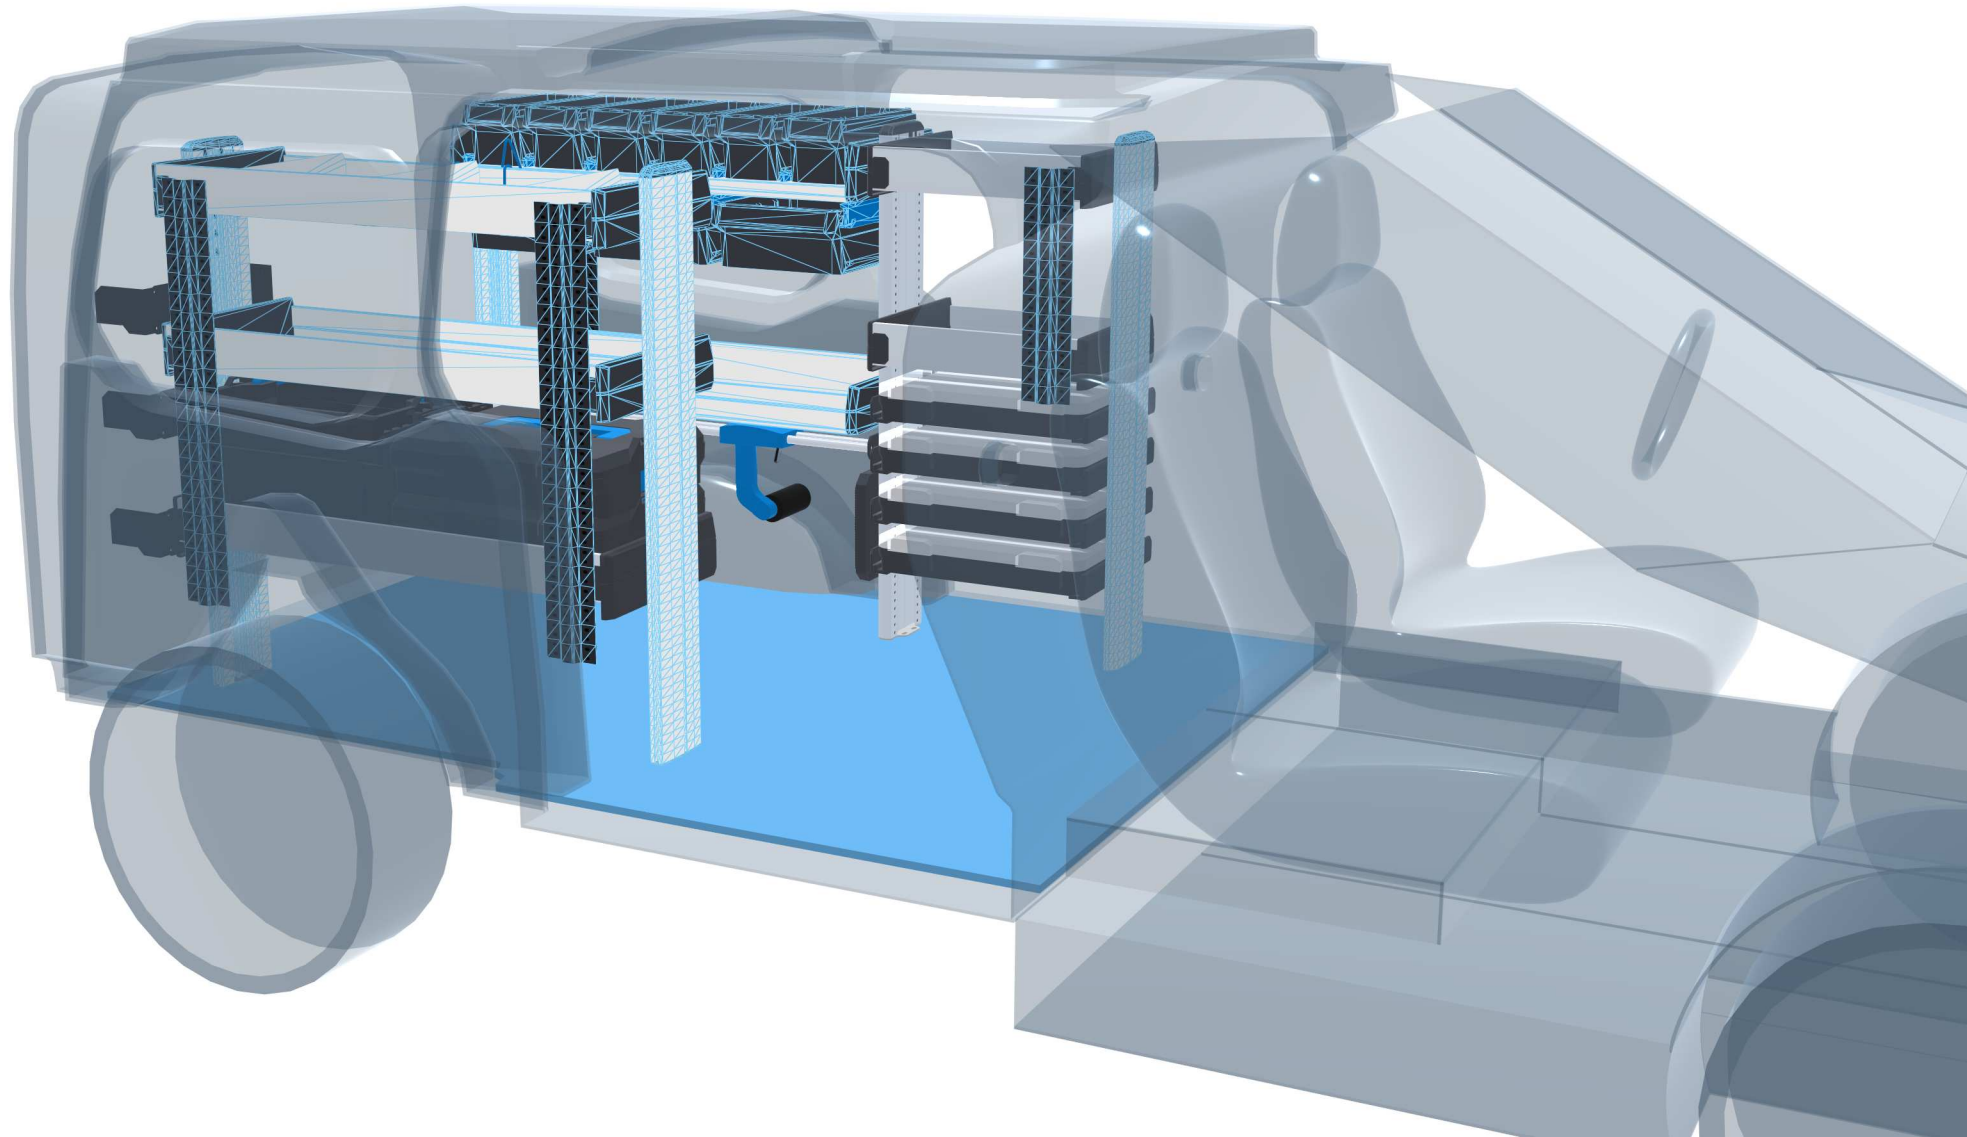

PERSONAL CONFIGURATION

created on 10.04.2024