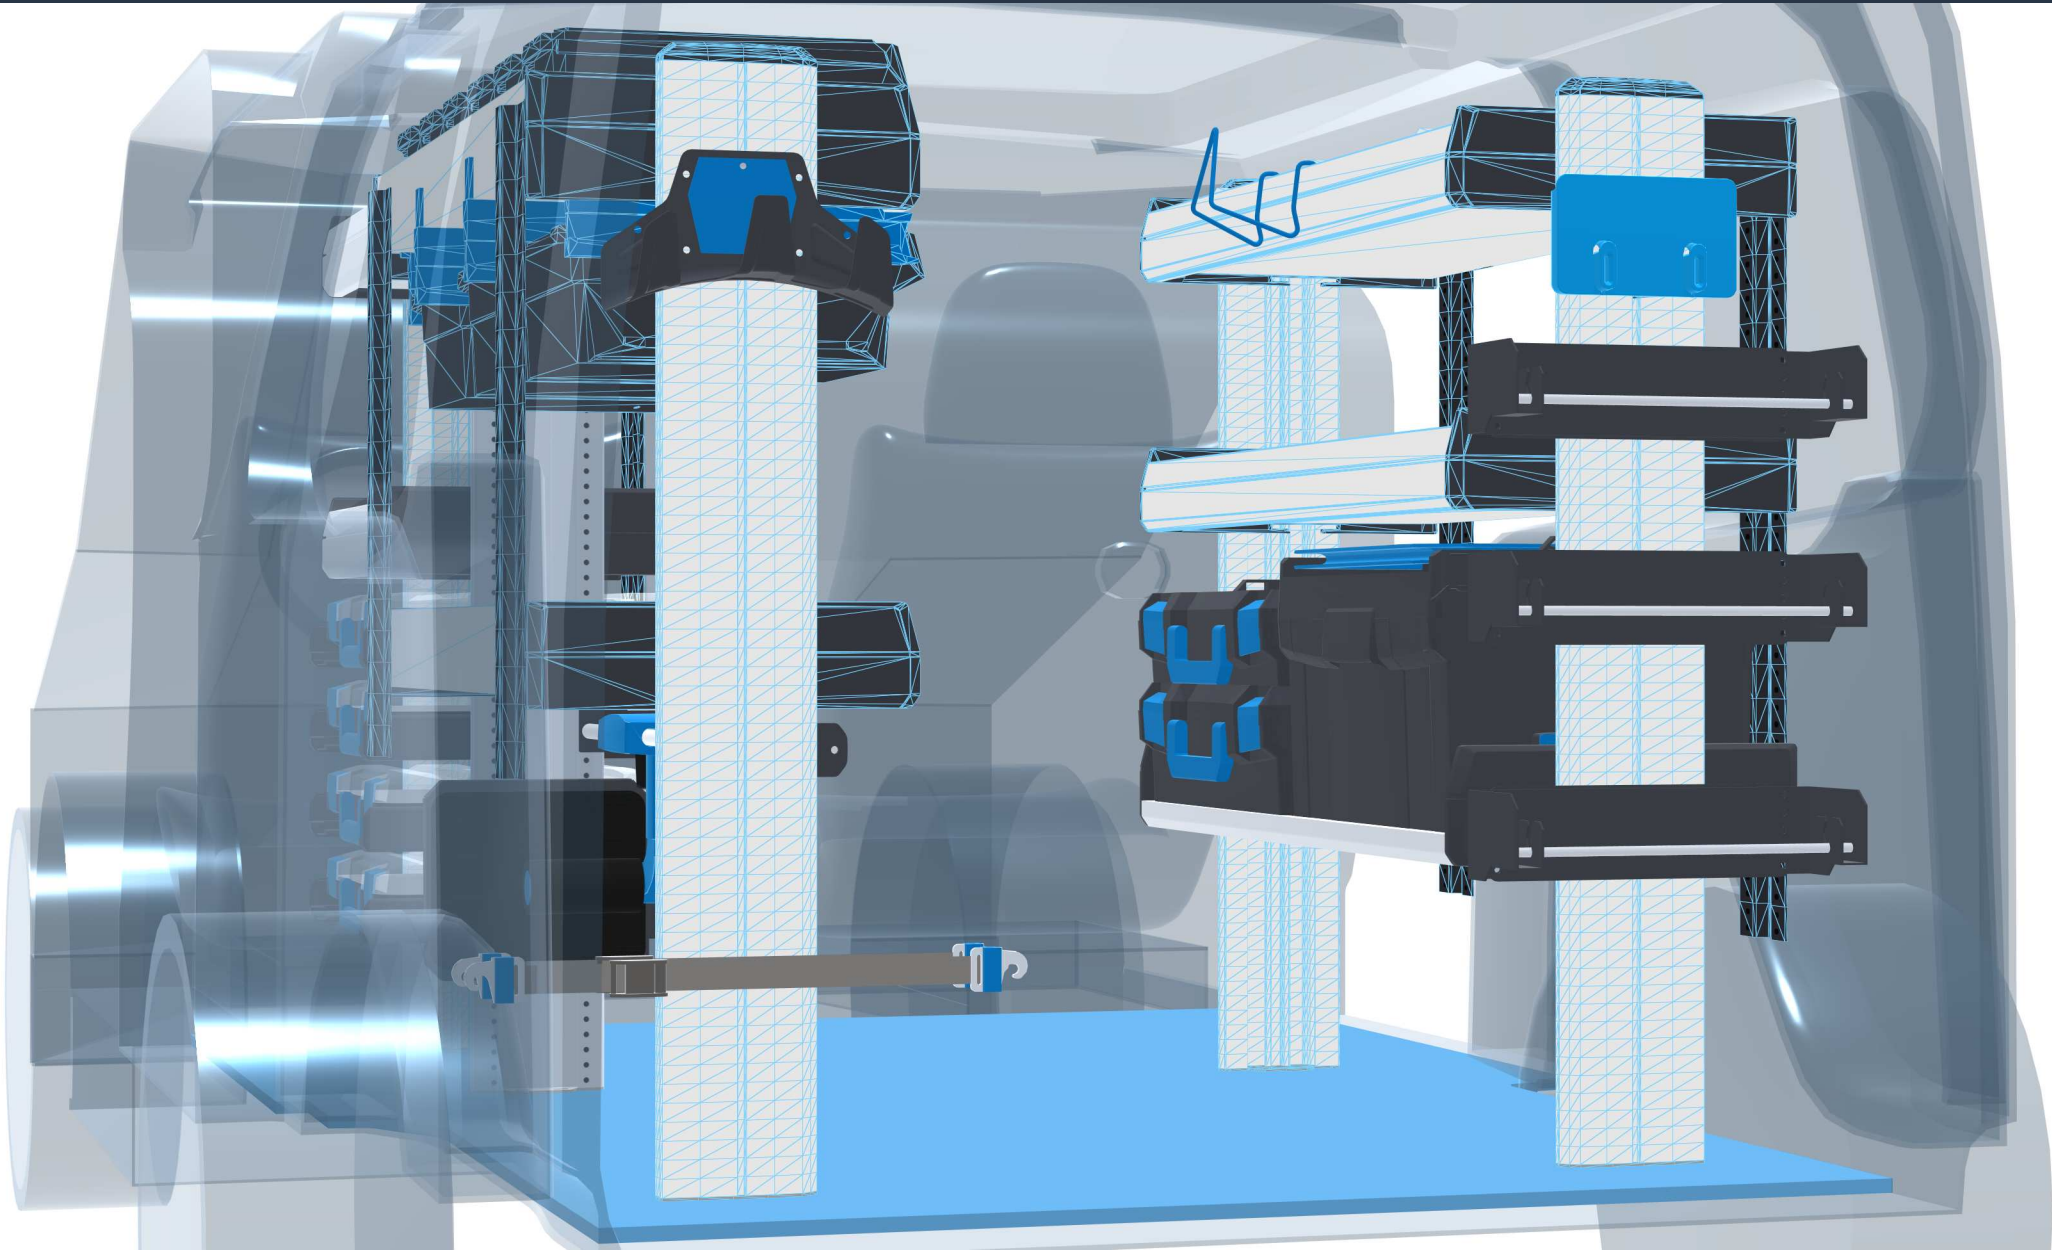

PERSONAL CONFIGURATION

created on 10.04.2024