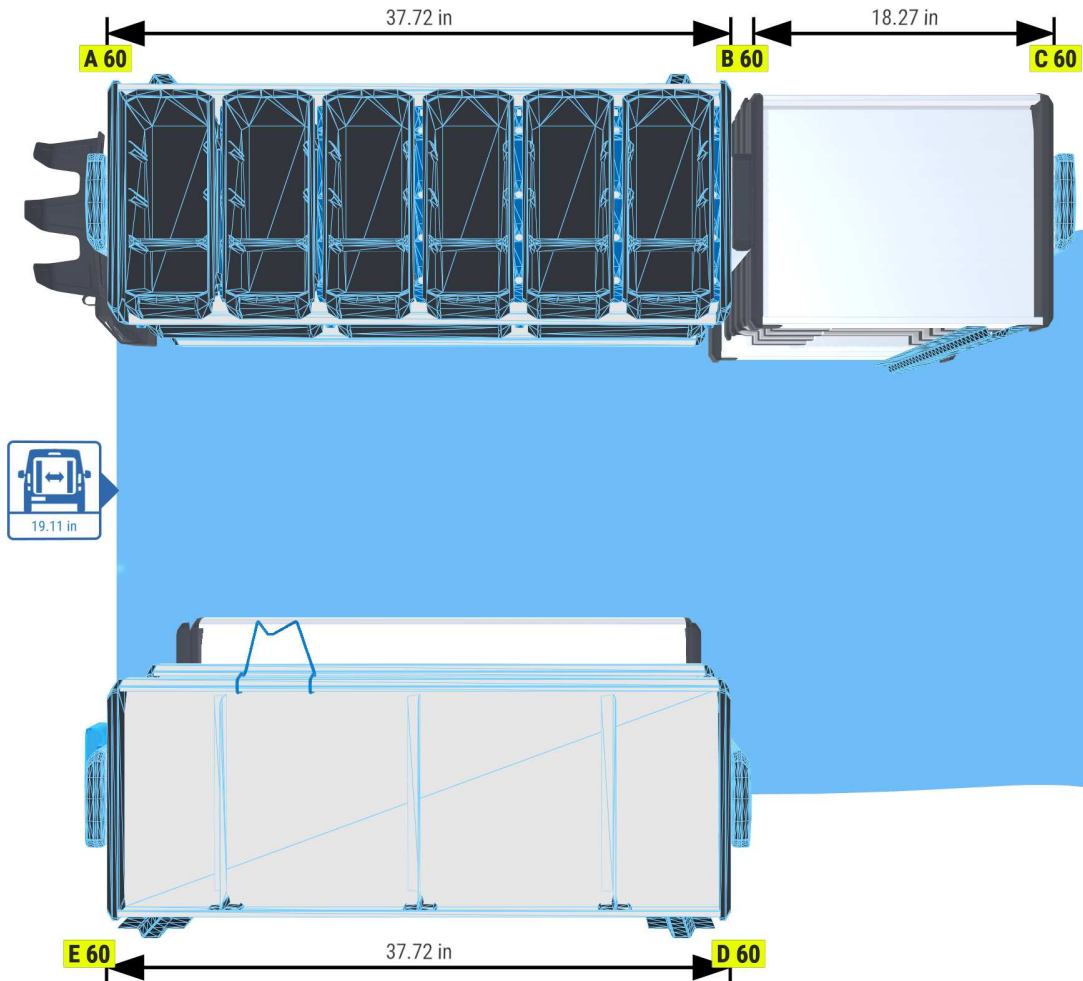

PERSONAL CONFIGURATION

created on 16.04.2024

PLANNING DOCUMENT

 Open plan in the online configurator

Nissan NV200 2010

Front-wheel drive | on both sides | Hinged door | L1 173" mm

PERSONAL CONFIGURATION

created on 16.04.2024