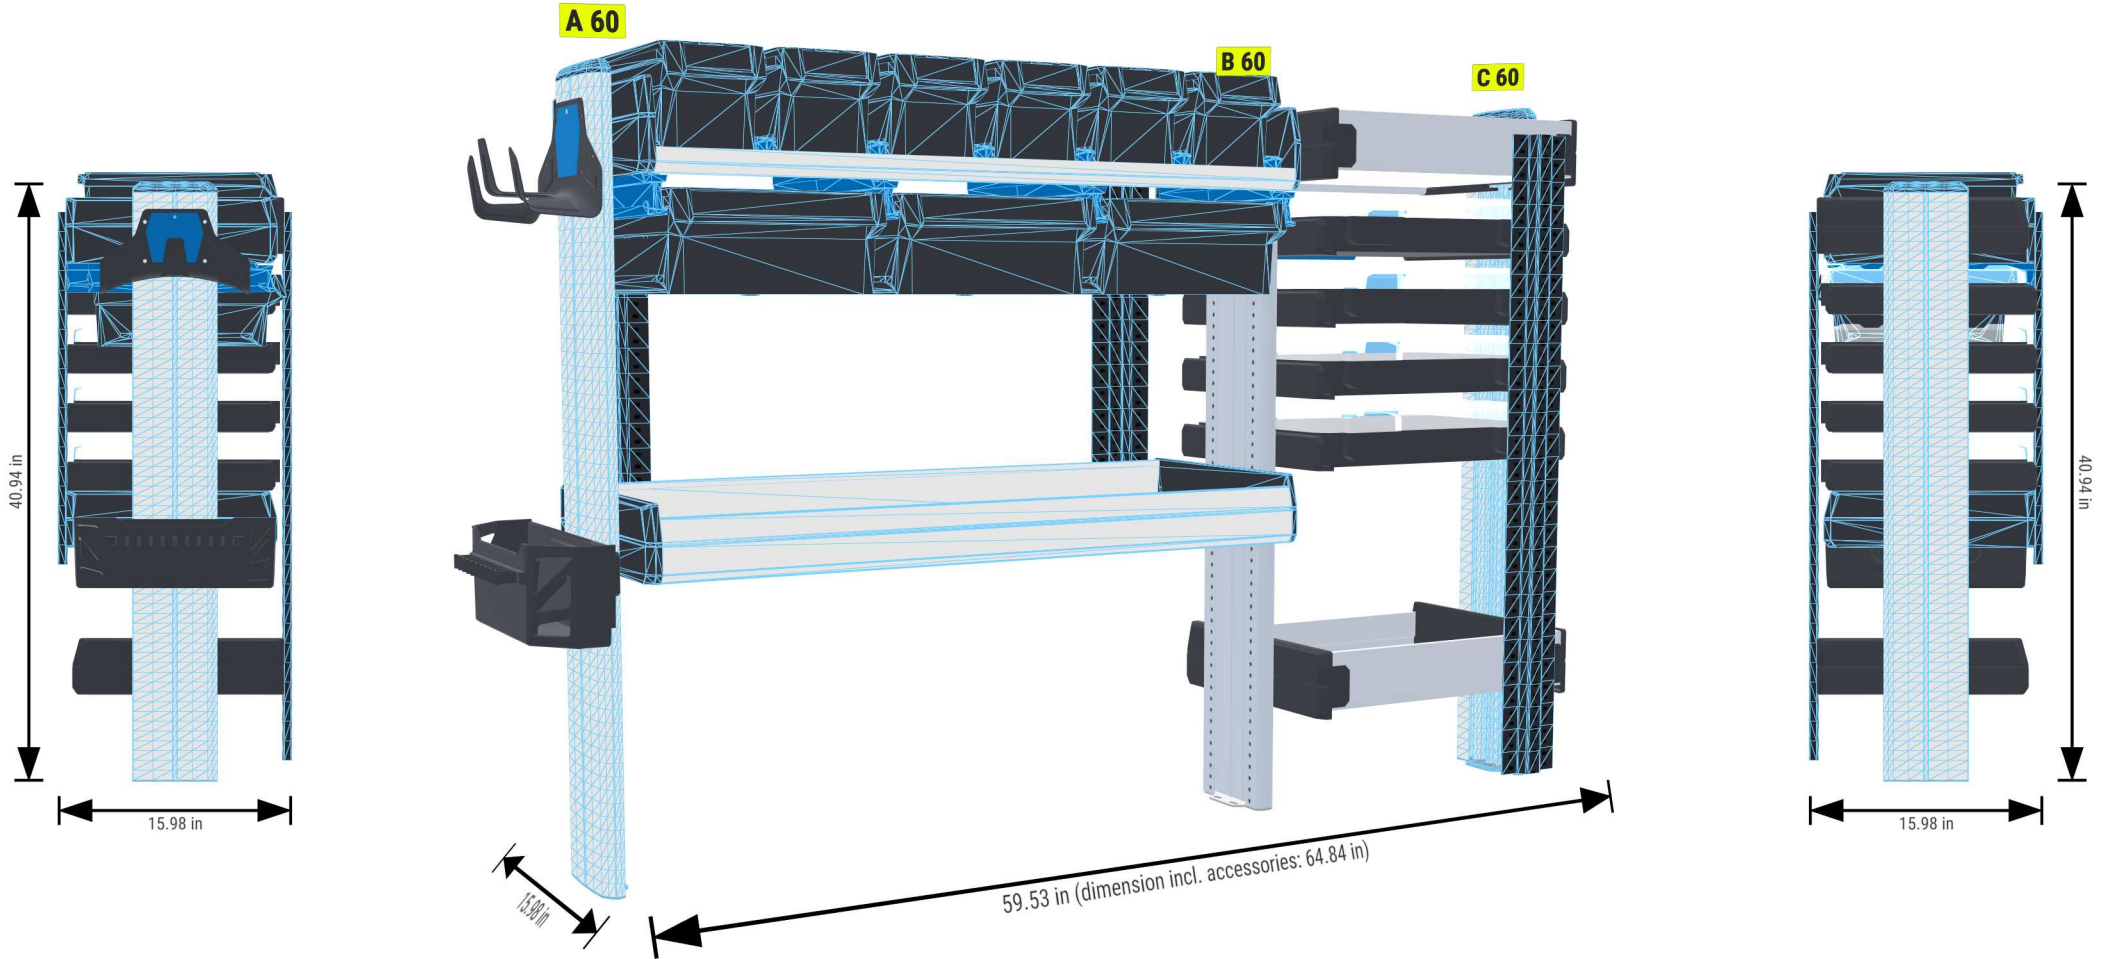

PERSONAL CONFIGURATION

created on 16.04.2024

PLANNING DOCUMENT

 Open plan in the online configurator

Nissan NV200 2010

Front-wheel drive | on both sides | Hinged door | L1 173" mm

PERSONAL CONFIGURATION

created on 16.04.2024

Driver's side

Passenger's side

PERSONAL CONFIGURATION

created on 16.04.2024

PERSONAL CONFIGURATION

created on 16.04.2024

PERSONAL CONFIGURATION

created on 16.04.2024