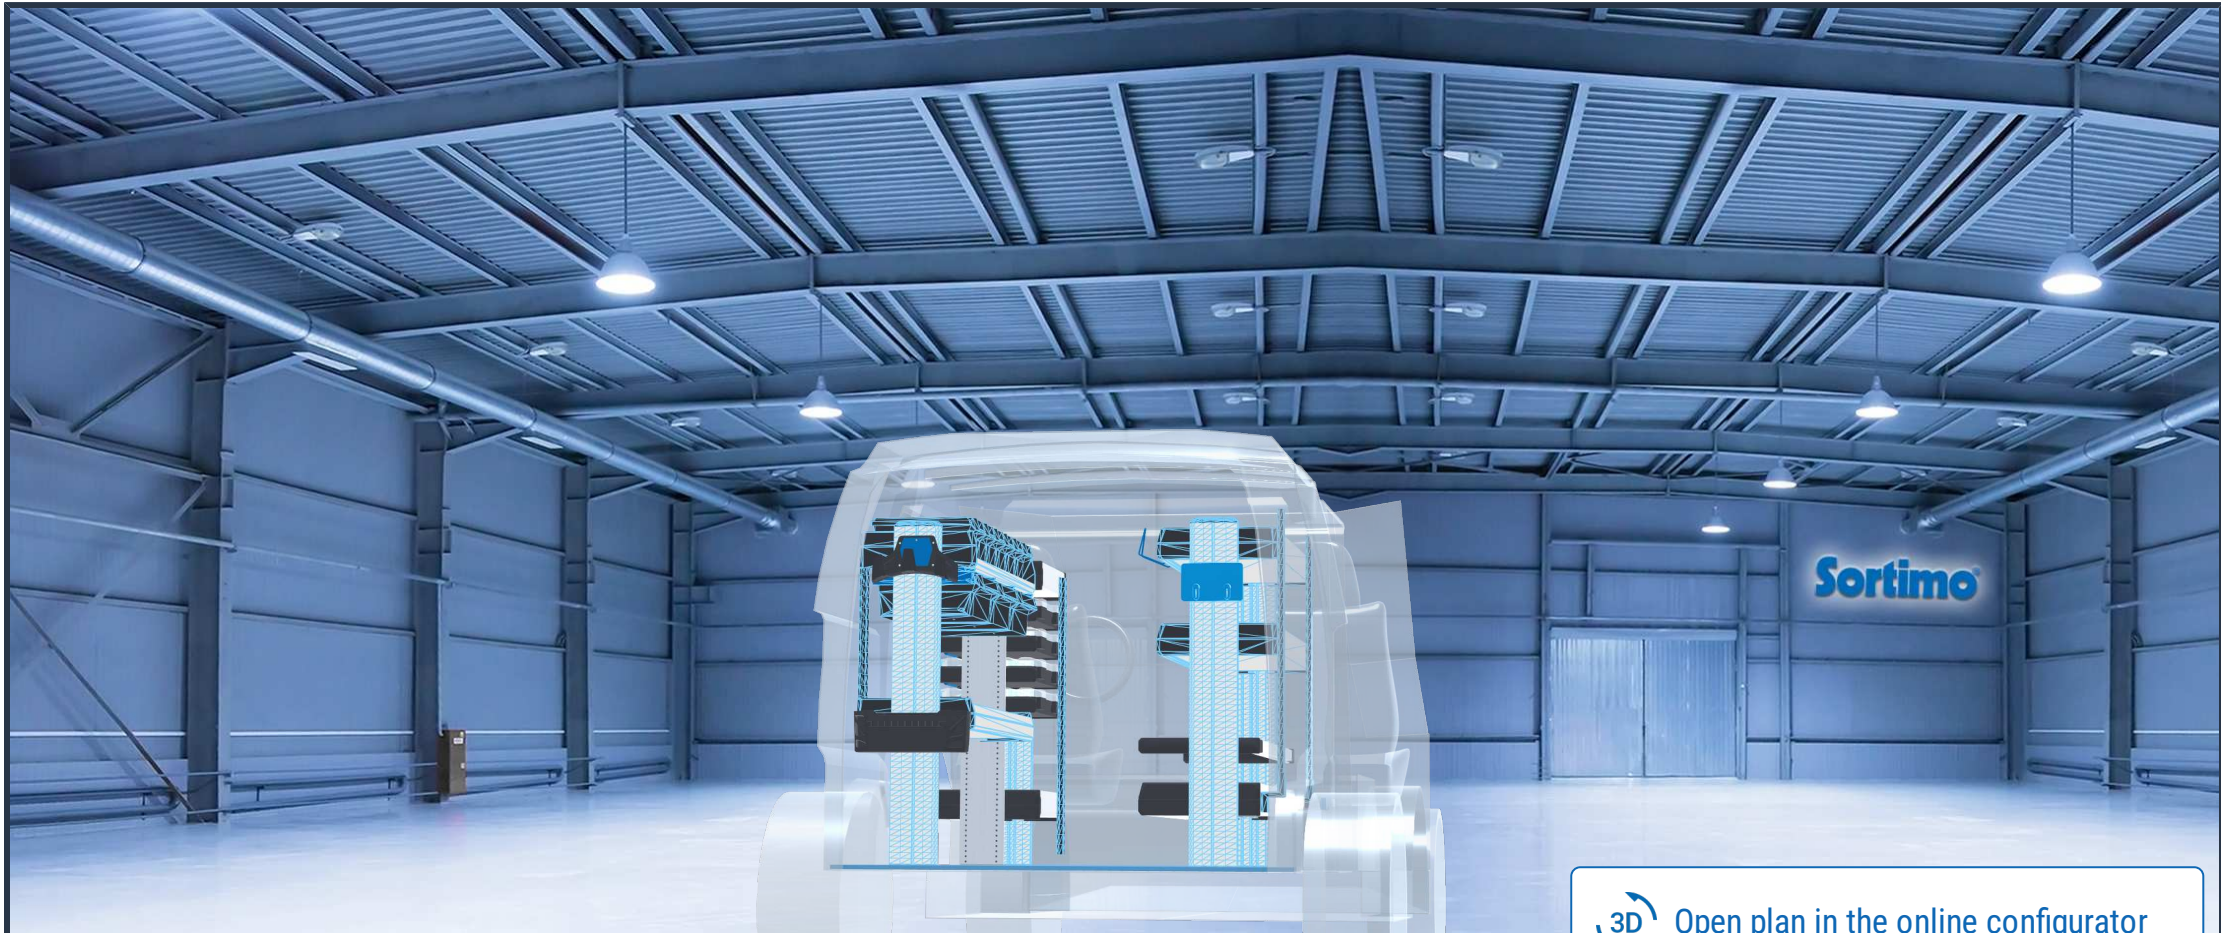

PERSONAL CONFIGURATION

created on 16.04.2024

PLANNING DOCUMENT

 Open plan in the online configurator

Nissan NV200 2010

Front-wheel drive | on both sides | Hinged door | L1 173" mm

PERSONAL CONFIGURATION

created on 16.04.2024