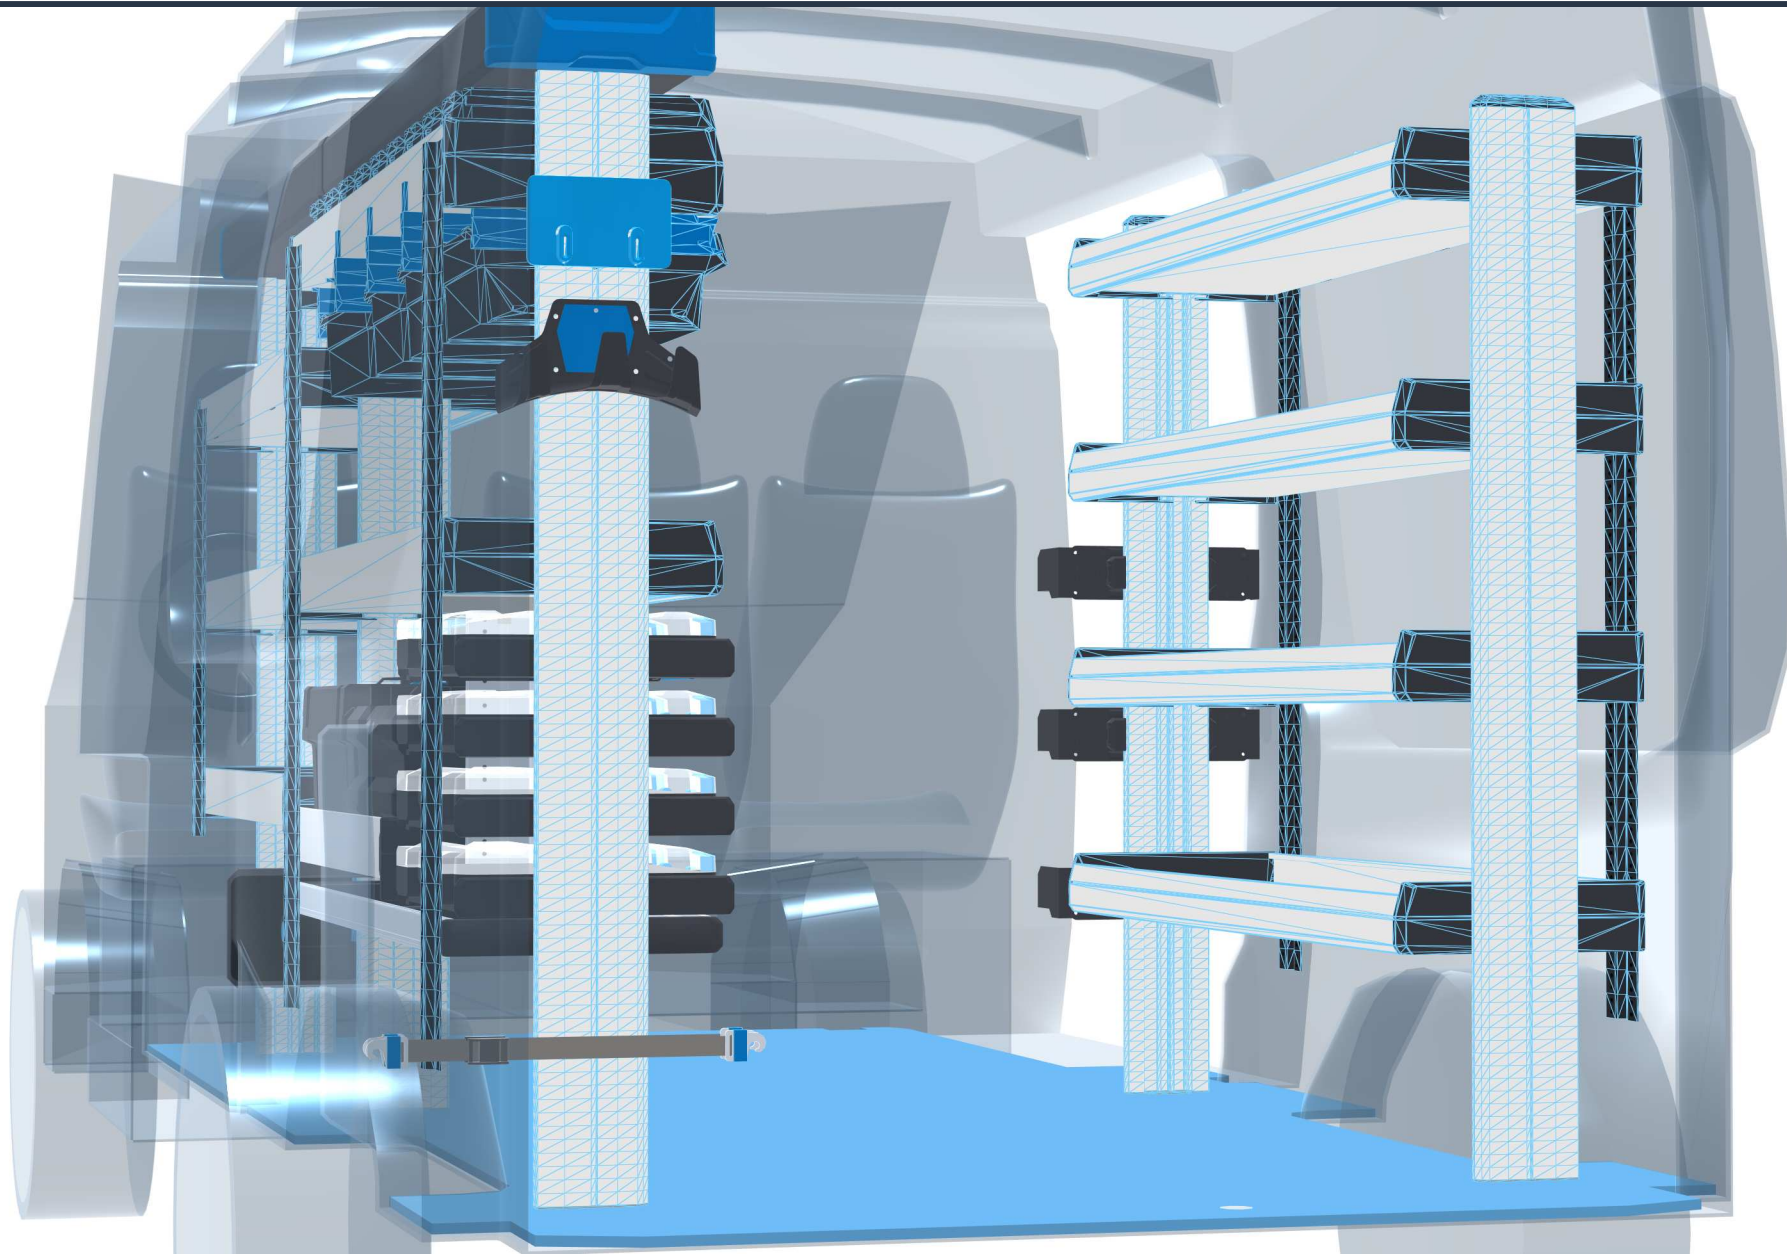

PERSONAL CONFIGURATION

created on 10.04.2024