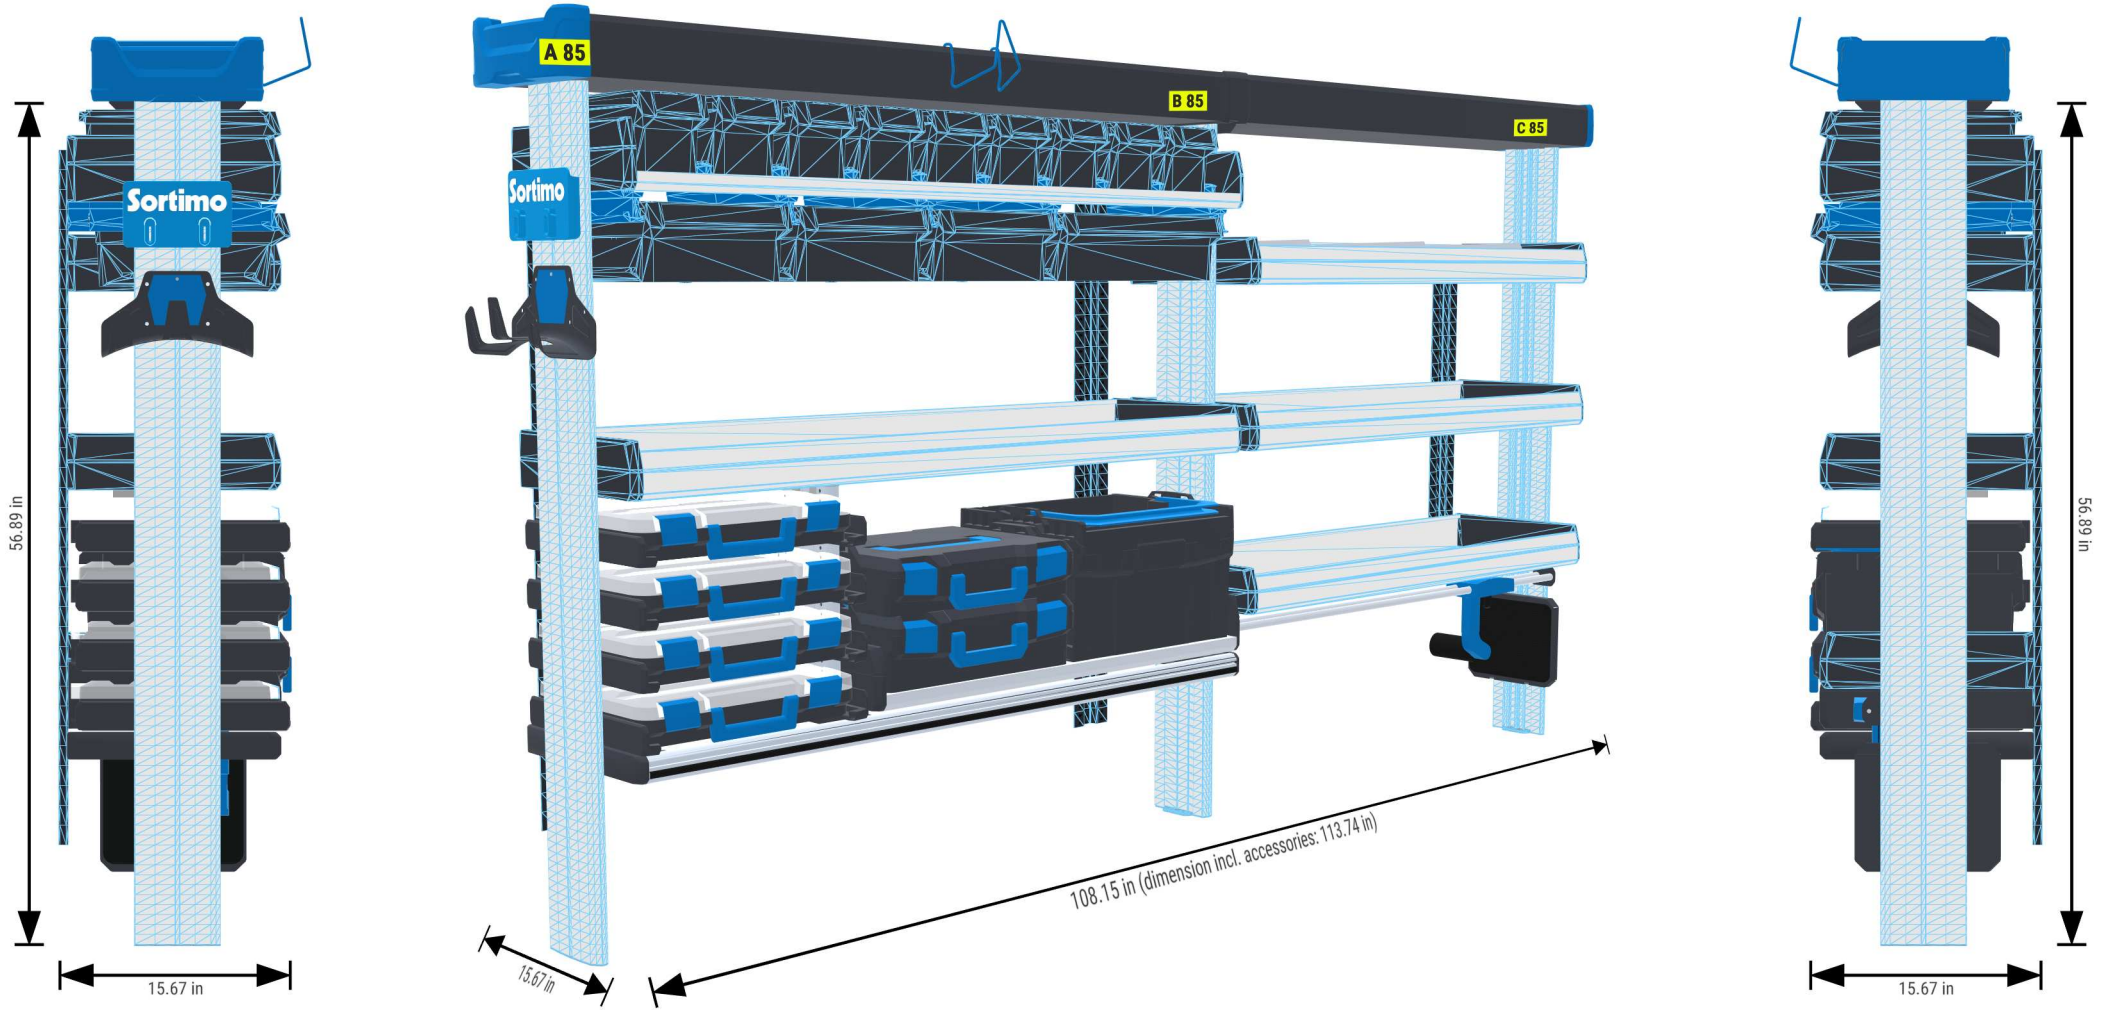

PERSONAL CONFIGURATION

created on 10.04.2024