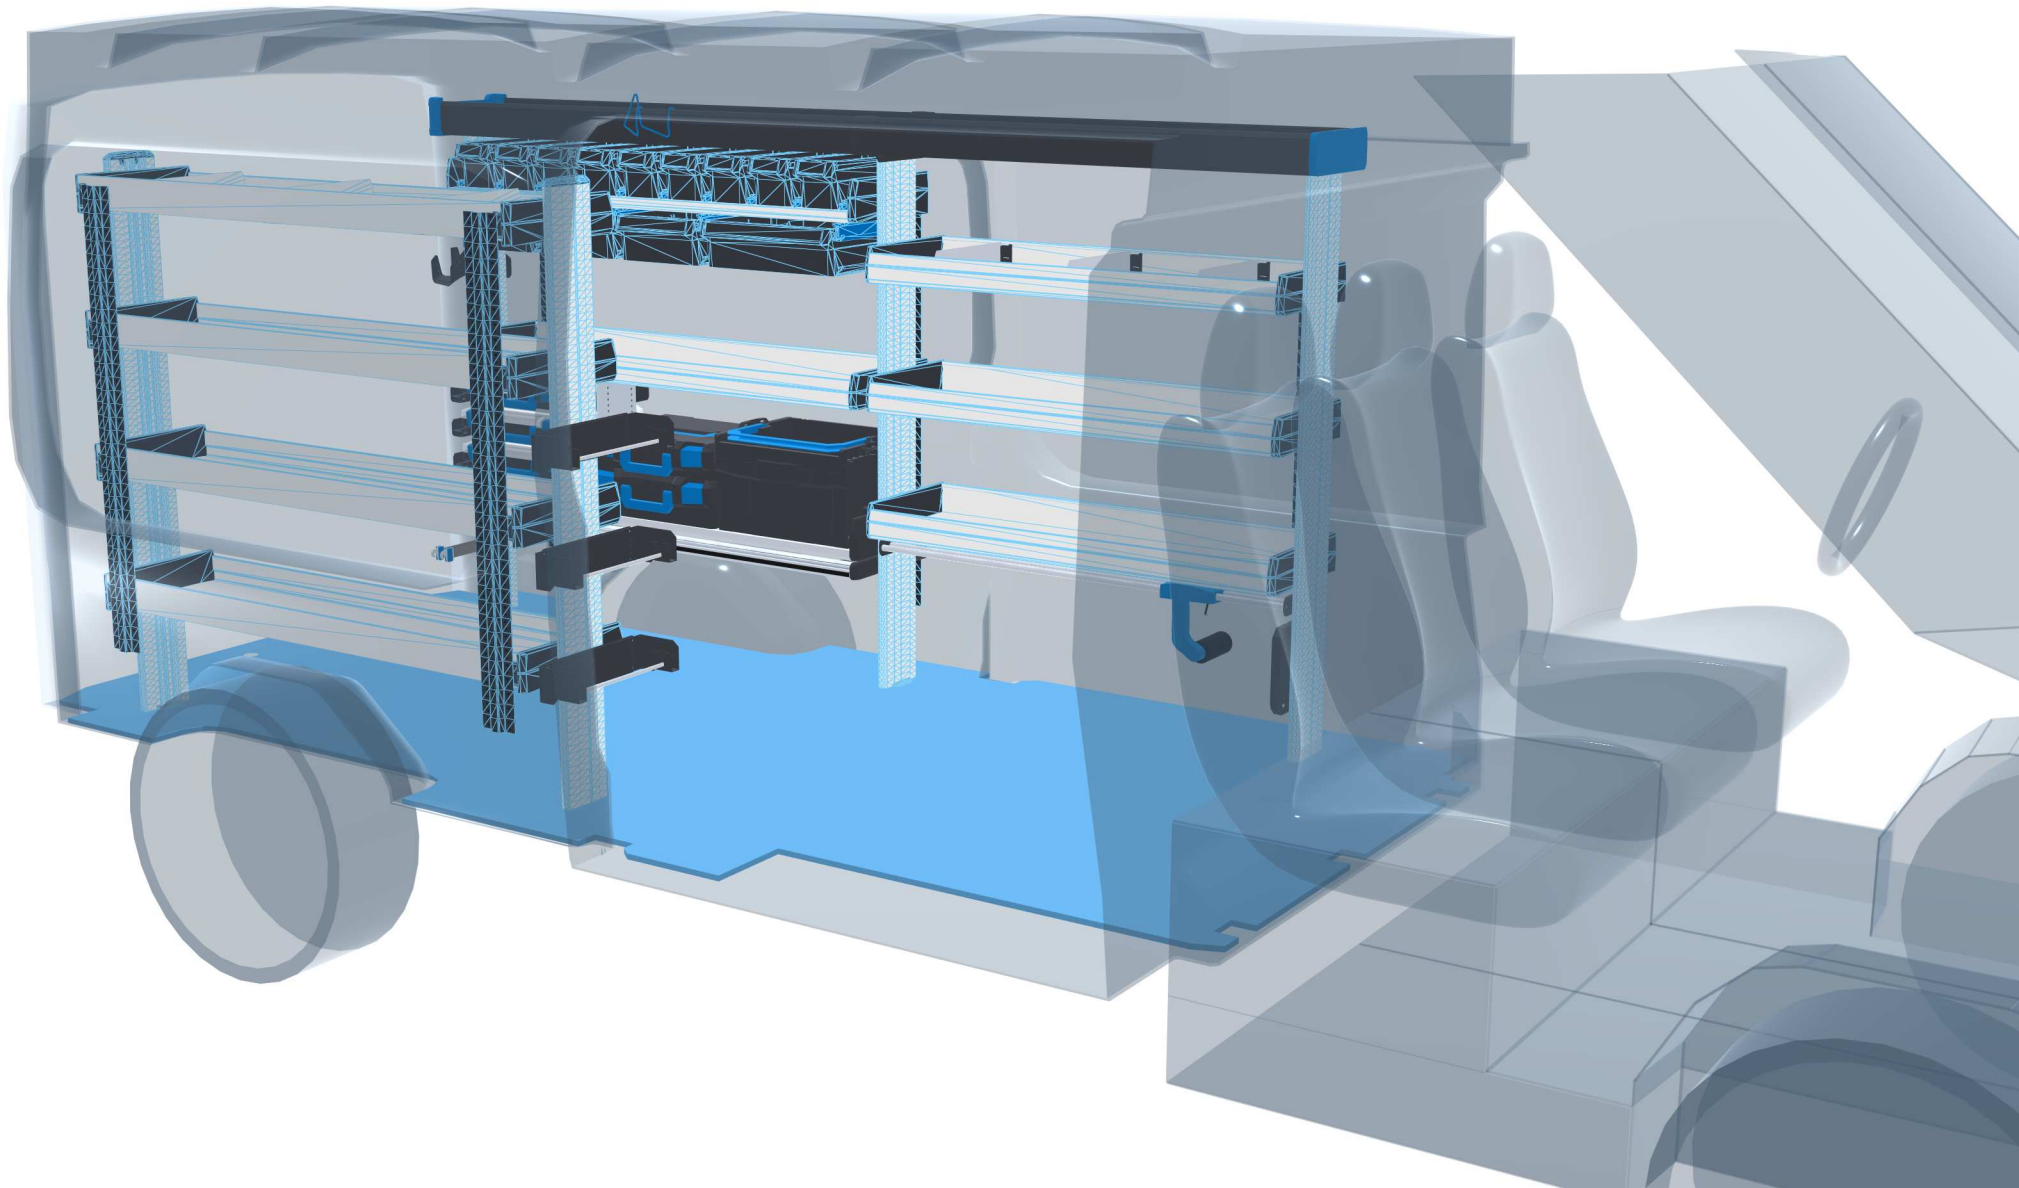

PERSONAL CONFIGURATION

created on 10.04.2024