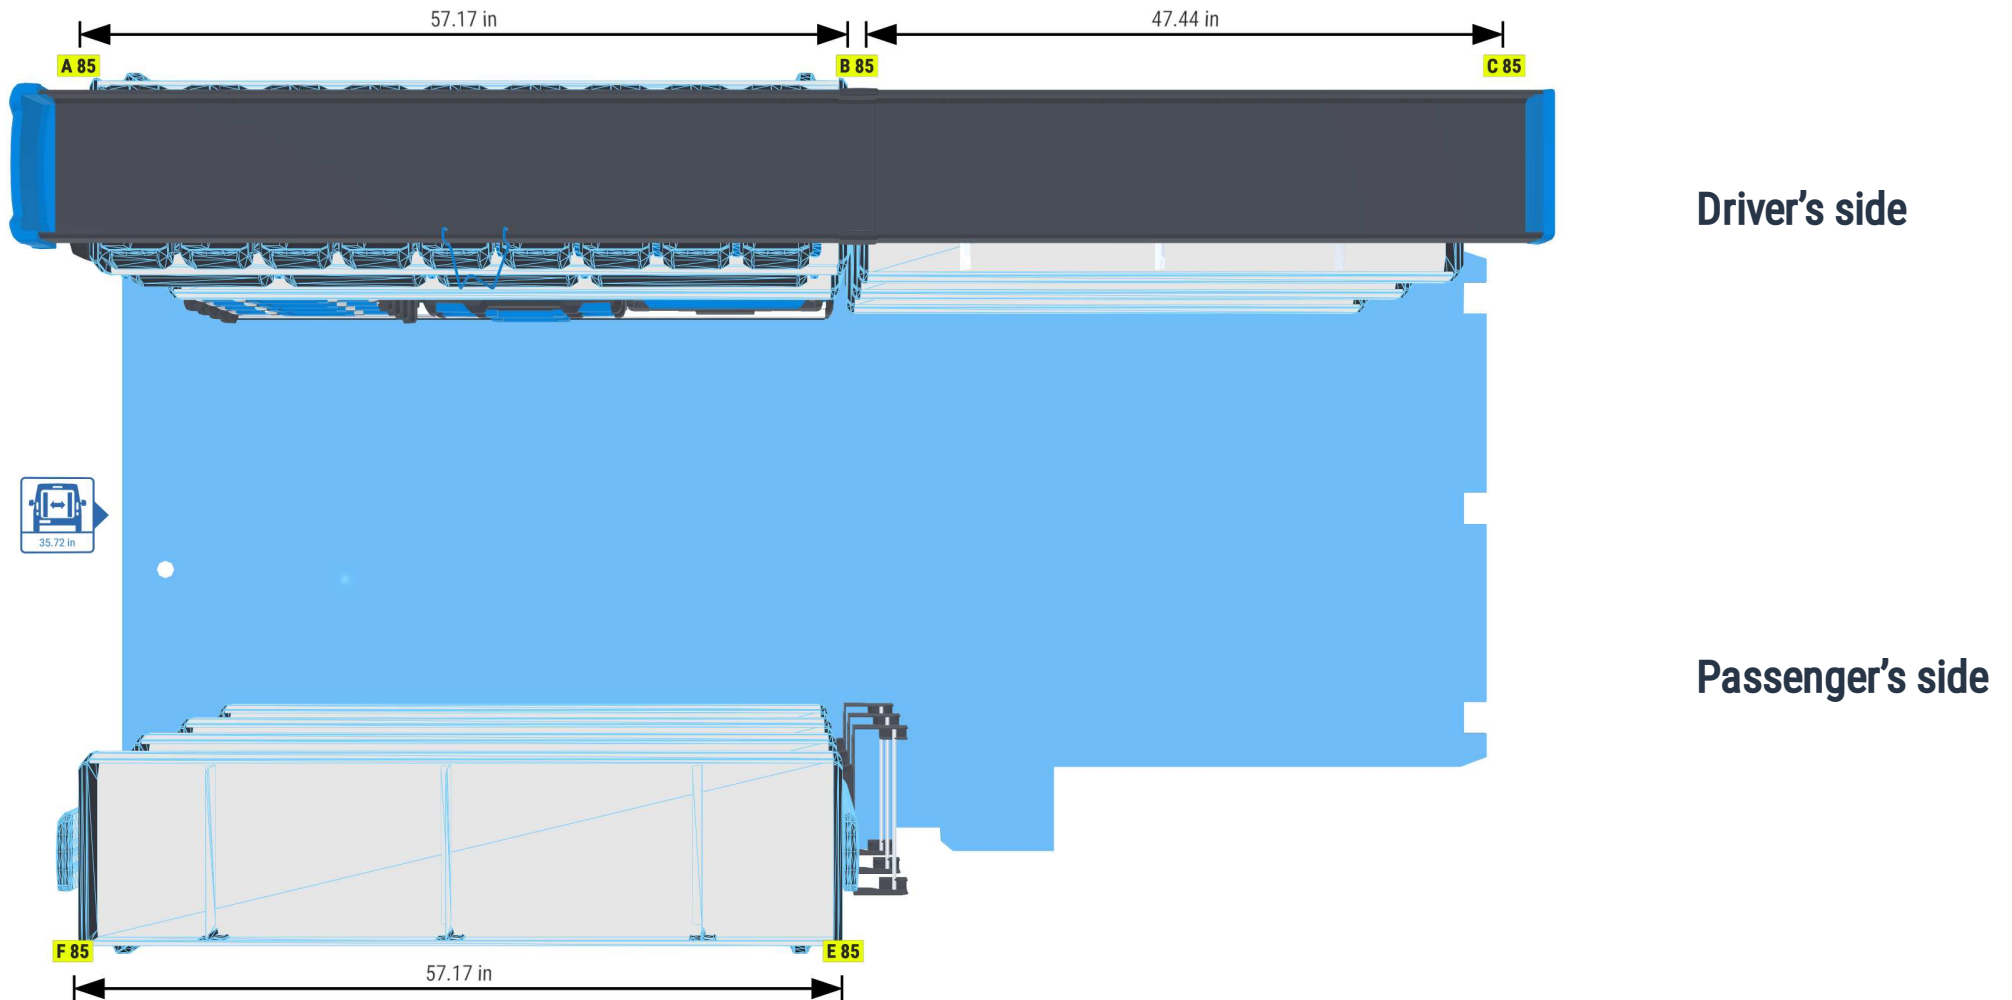

PERSONAL CONFIGURATION

created on 10.04.2024

PLANNING DOCUMENT

Ford Transit 2014

Rear-wheel drive | right | Hinged door | L3 235" mm

Sortimo®

PERSONAL CONFIGURATION

created on 10.04.2024