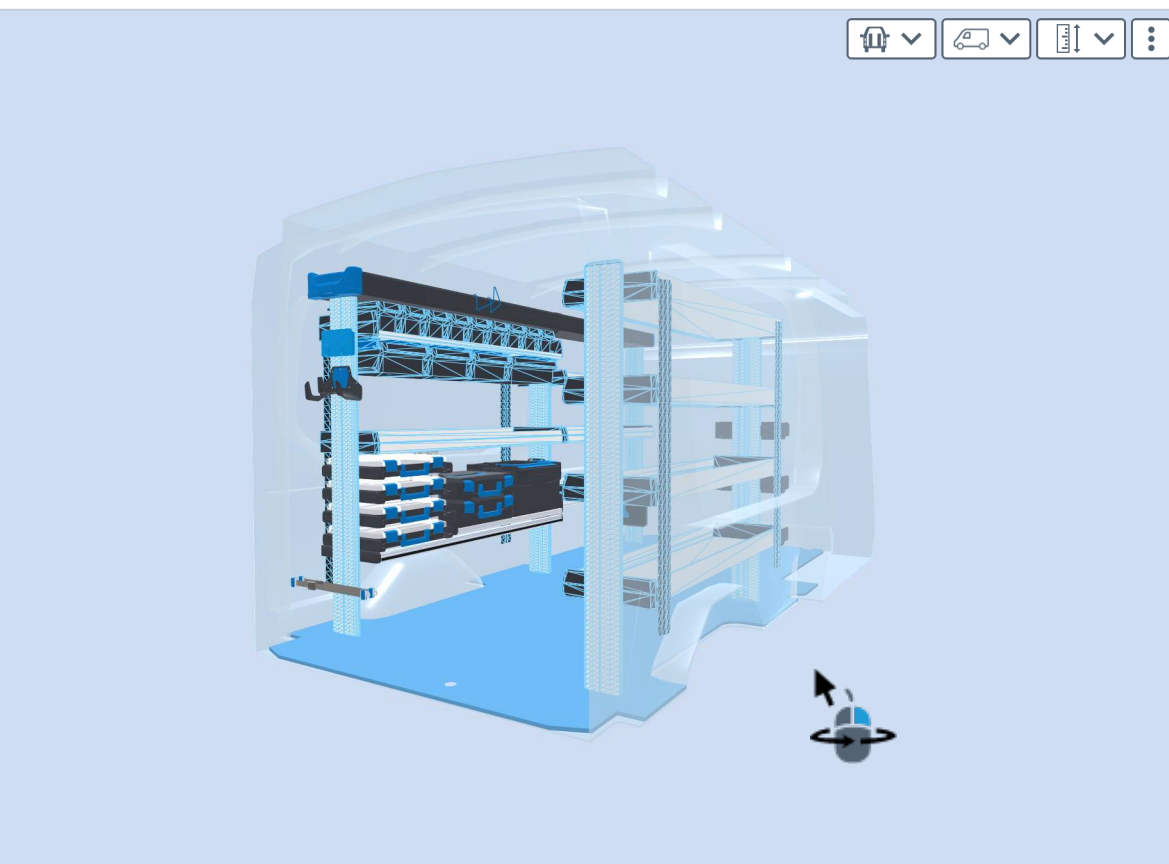

PERSONAL CONFIGURATION

created on 10.04.2024

Sortimo near you

Sign in

Shopping cart

[Products](#) | [Support](#) | [Company](#) | [Contact](#) | [Blog](#)

Home > Configurator

- **Eco**
- 1
  Cargo Space
- 2
  Configuration
- 3
  Accessories
- 4
  Overview

A list of all products, details and price information can be found in the quotation or the shopping basket.

Total weight:
93 lb

For questions, further enquiries, changes or orders, please contact your sales consultant or the Customer Service Center.

[Sortimo Contact >](#)

Open plan in the online configurator

To ensure the configurator works properly, you should open it on your desktop PC or laptop and in Google Chrome, Safari or Firefox.