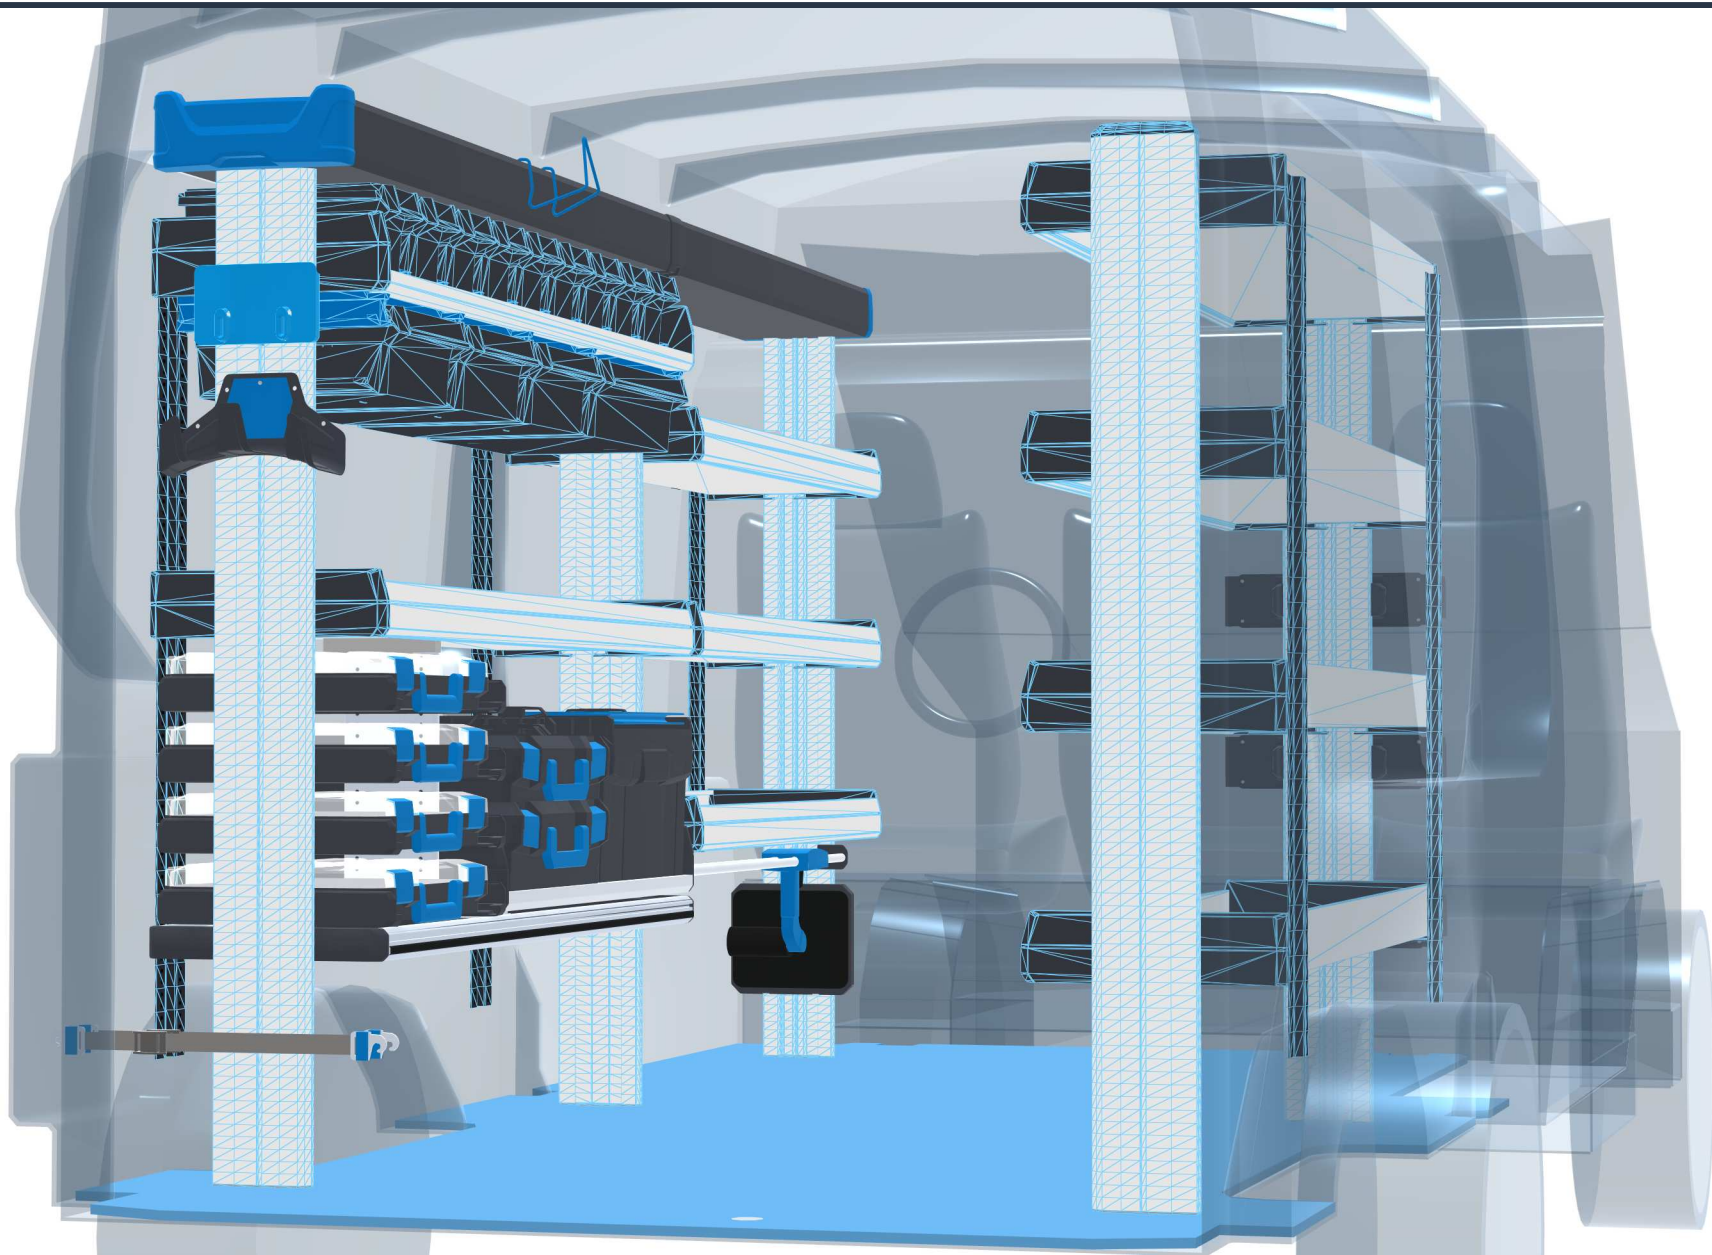

PERSONAL CONFIGURATION

created on 10.04.2024