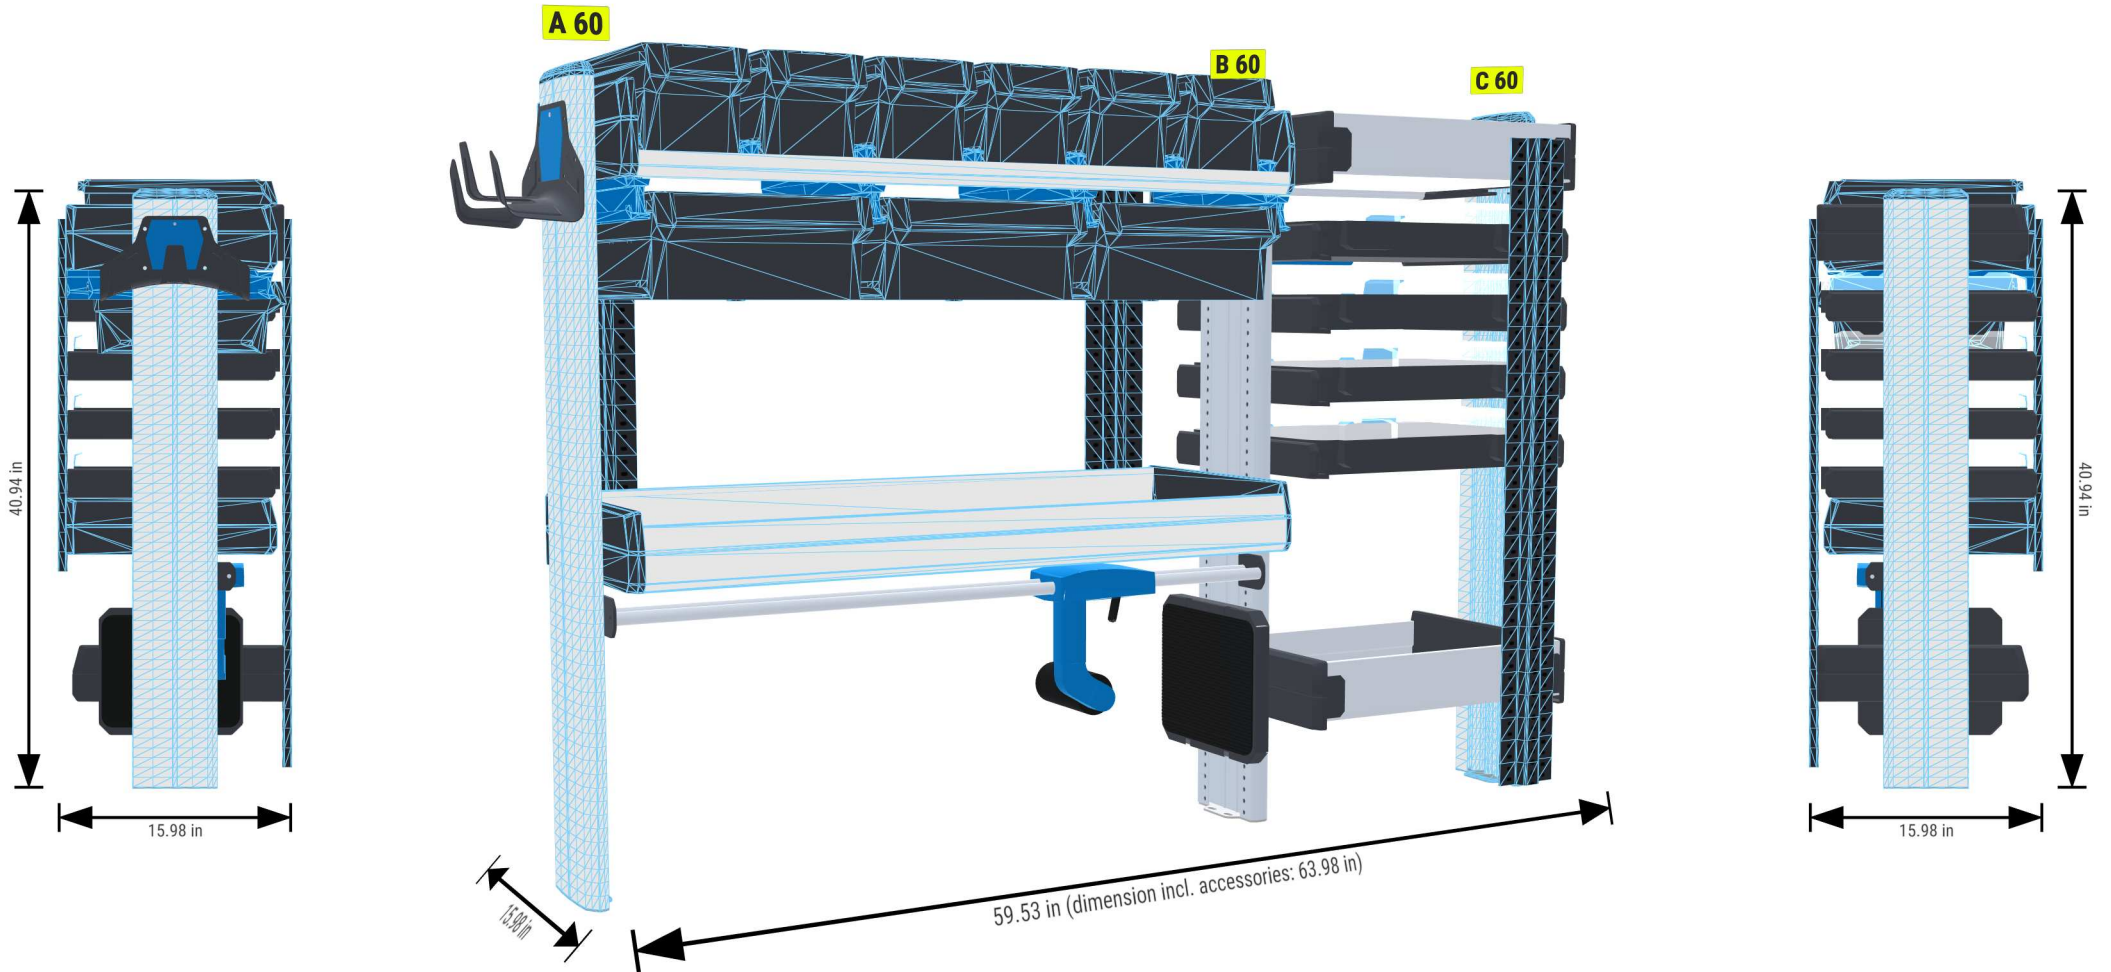

PERSONAL CONFIGURATION

created on 12.04.2024

PLANNING DOCUMENT

 Open plan in the online configurator

Nissan NV200 2010

Front-wheel drive | on both sides | Hinged door | L1 173" mm

PERSONAL CONFIGURATION

created on 12.04.2024

Driver's side

Passenger's side

PERSONAL CONFIGURATION

created on 12.04.2024

PERSONAL CONFIGURATION

created on 12.04.2024

PERSONAL CONFIGURATION

created on 12.04.2024