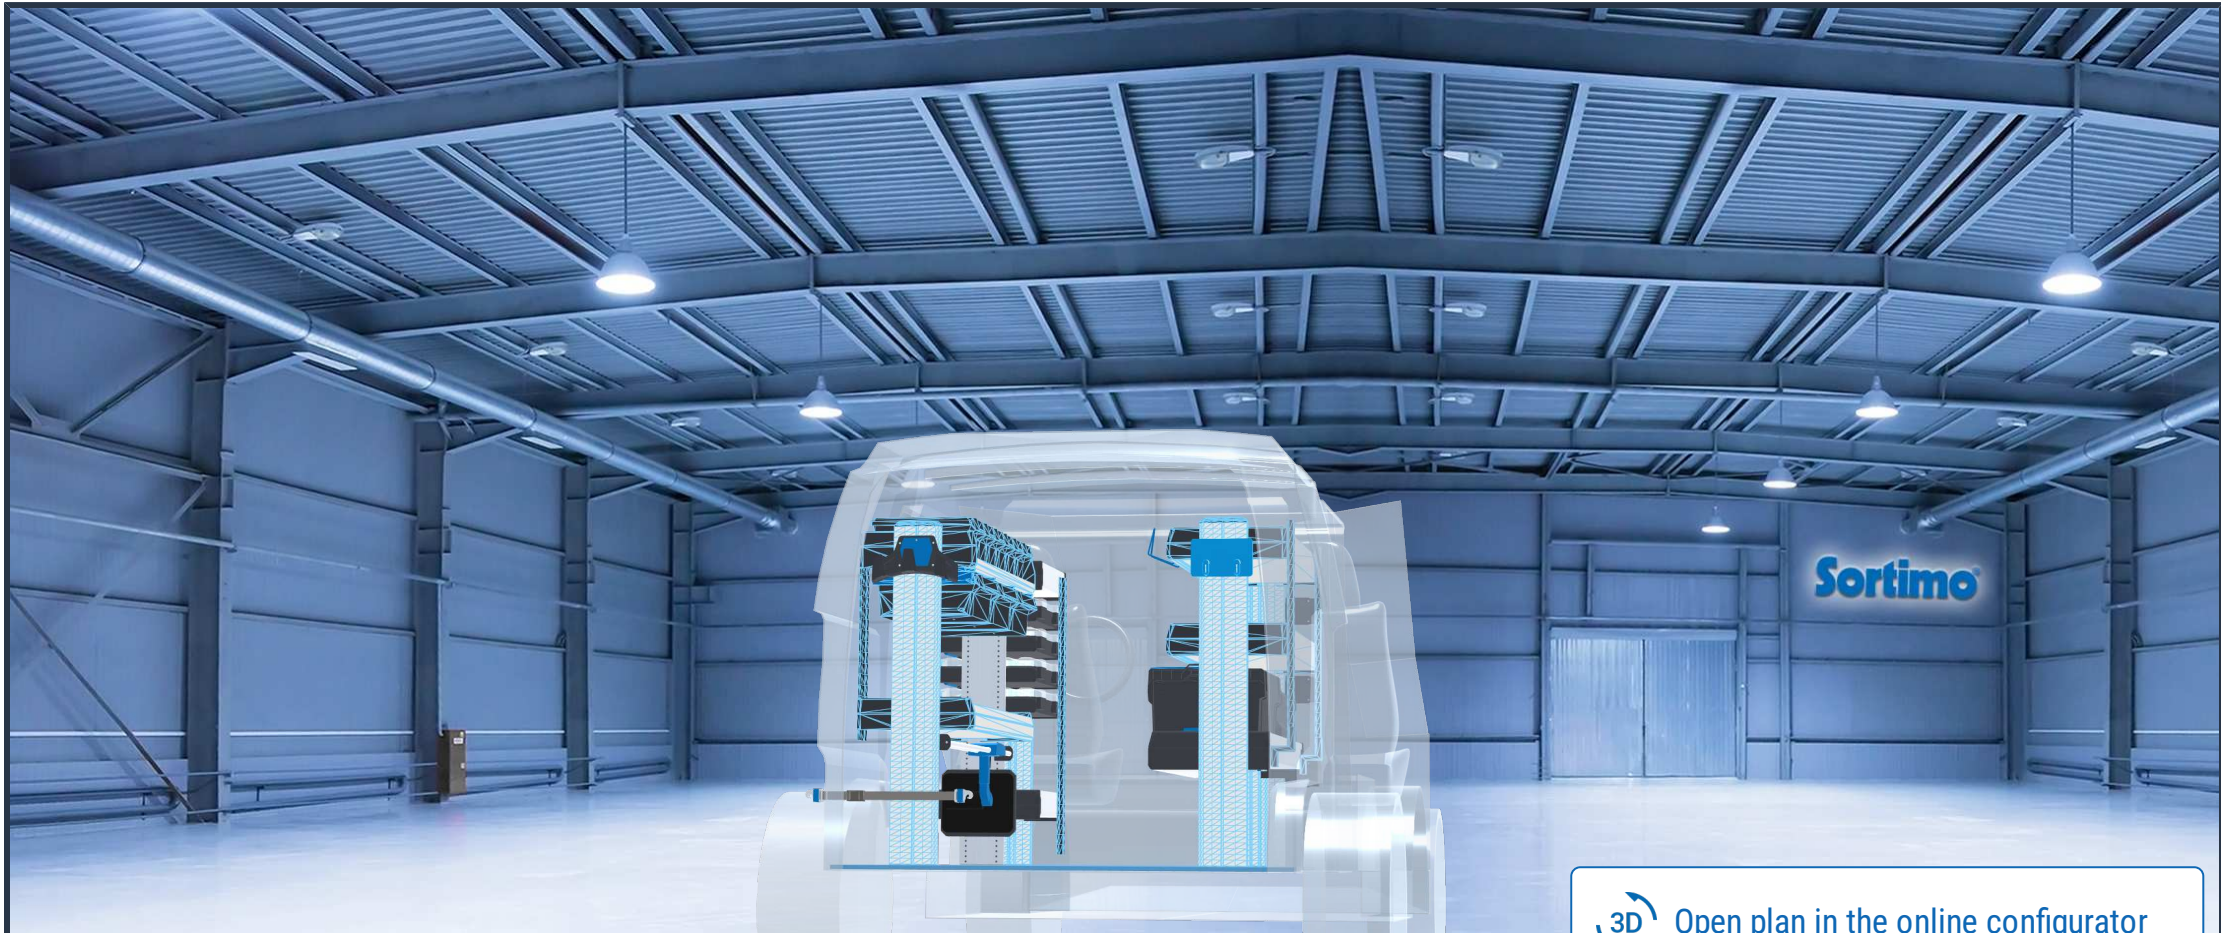

PERSONAL CONFIGURATION

created on 12.04.2024

PLANNING DOCUMENT

 Open plan in the online configurator

Nissan NV200 2010

Front-wheel drive | on both sides | Hinged door | L1 173" mm

PERSONAL CONFIGURATION

created on 12.04.2024