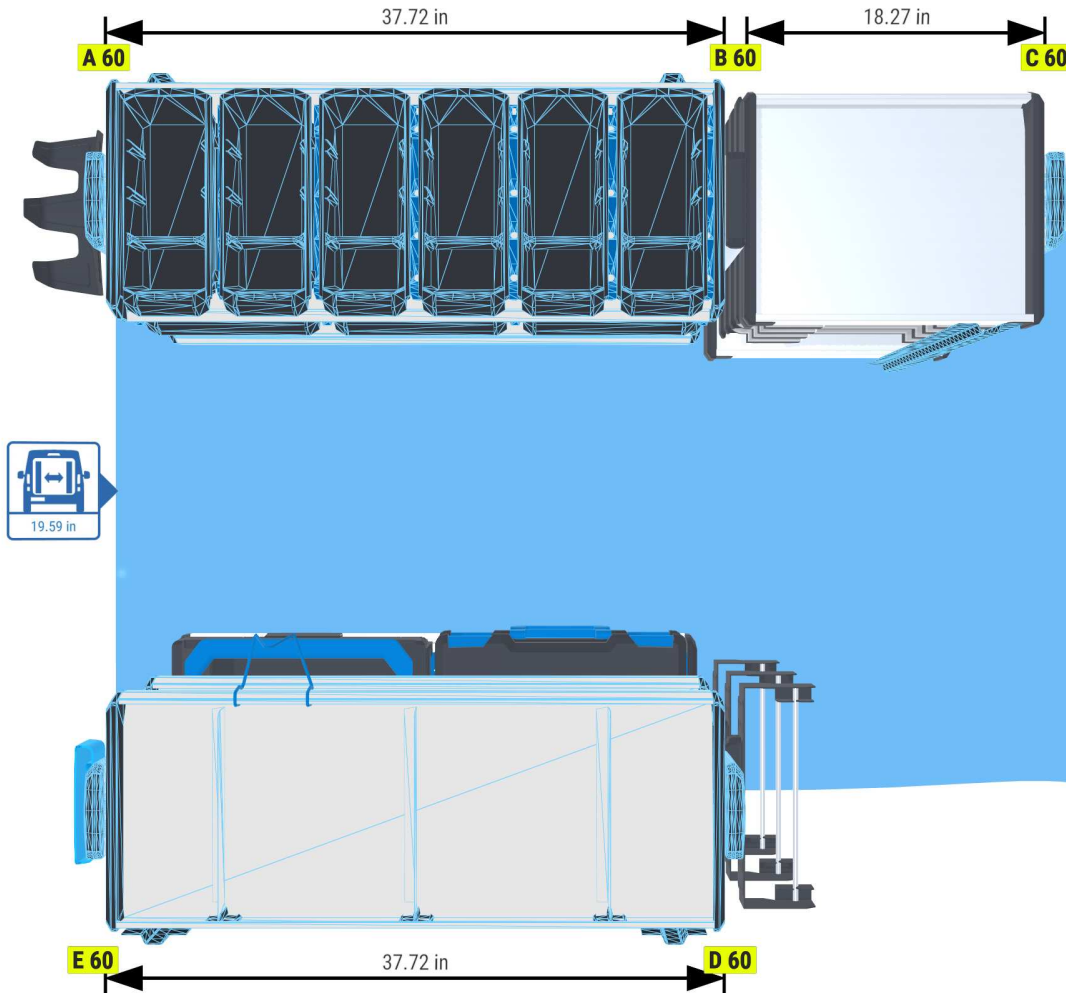

PERSONAL CONFIGURATION

created on 12.04.2024

PLANNING DOCUMENT

 Open plan in the online configurator

Nissan NV200 2010

Front-wheel drive | on both sides | Hinged door | L1 173" mm

PERSONAL CONFIGURATION

created on 12.04.2024