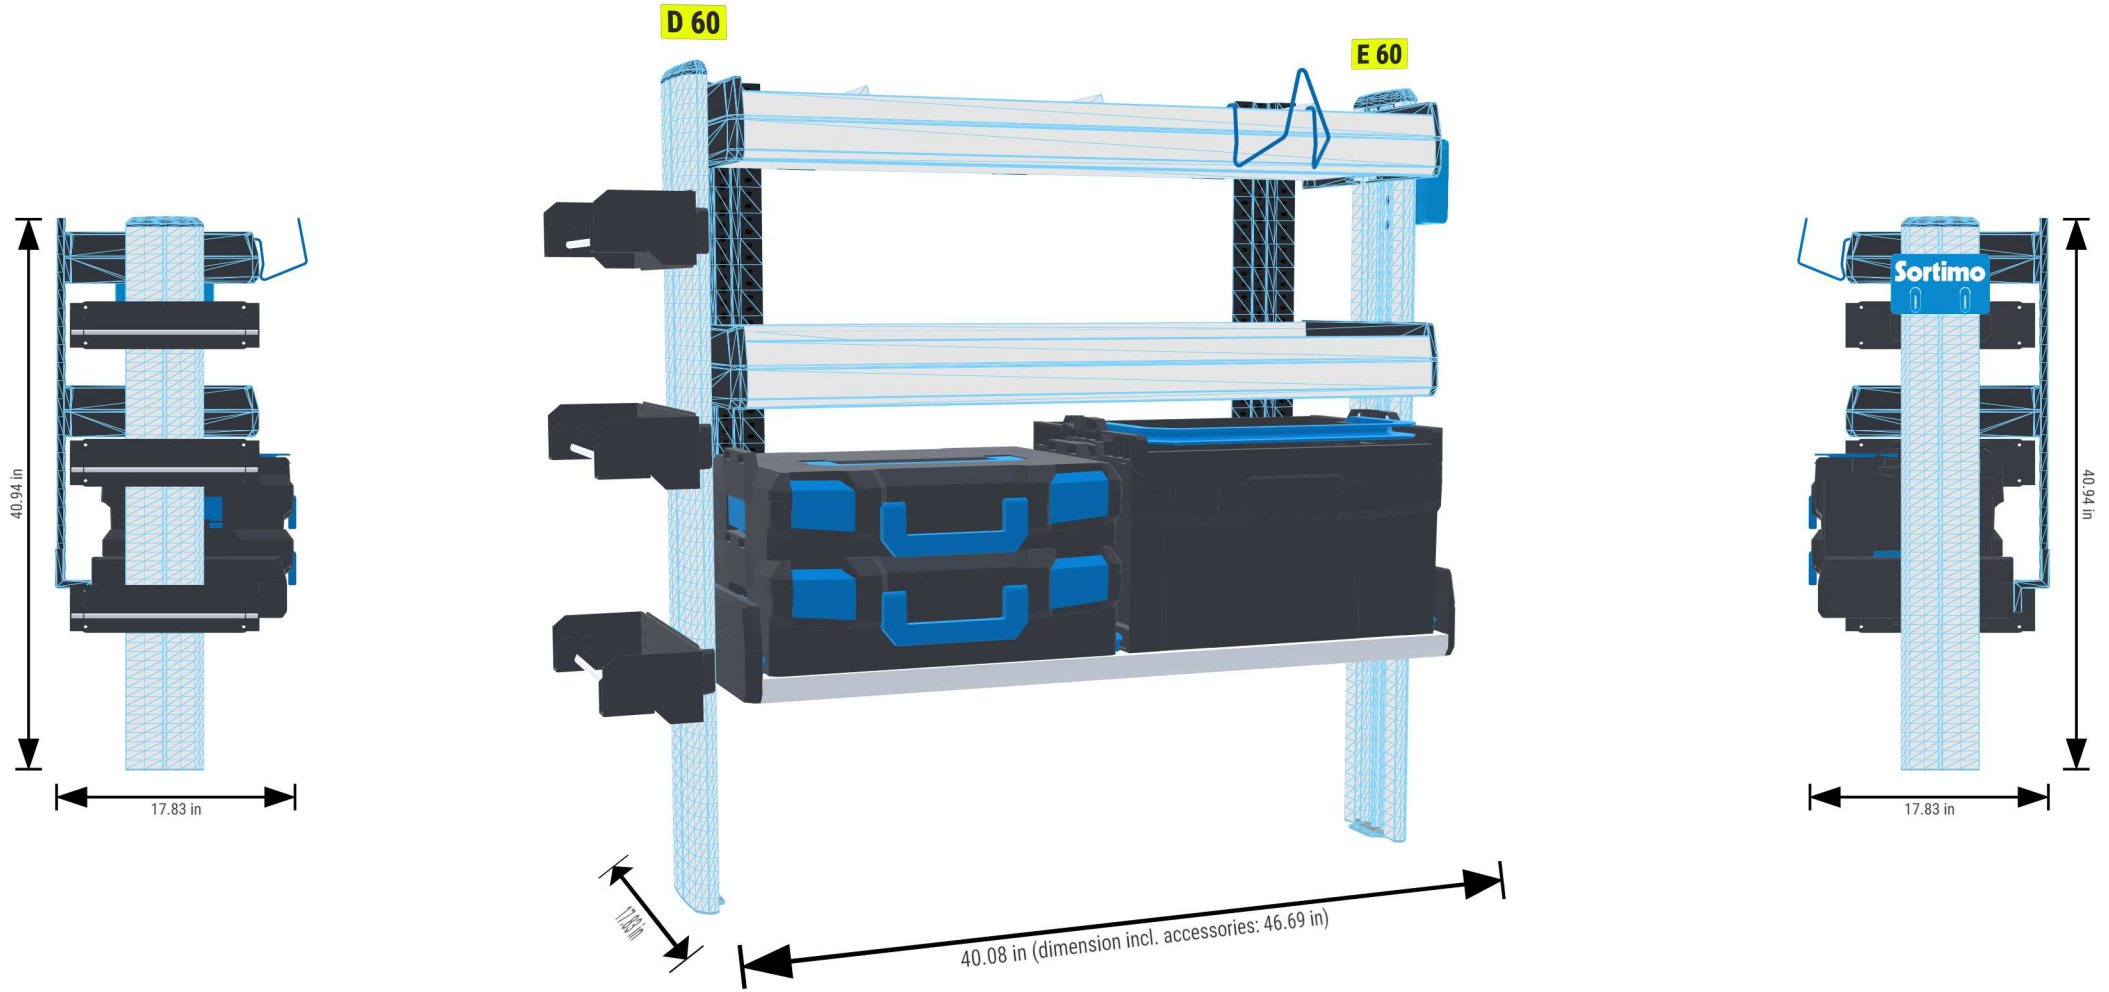

PERSONAL CONFIGURATION

created on 12.04.2024

PLANNING DOCUMENT

 Open plan in the online configurator

Nissan NV200 2010

Front-wheel drive | on both sides | Hinged door | L1 173" mm

PERSONAL CONFIGURATION

created on 12.04.2024

Driver's side

Passenger's side

PERSONAL CONFIGURATION

created on 12.04.2024

PERSONAL CONFIGURATION

created on 12.04.2024

PERSONAL CONFIGURATION

created on 12.04.2024