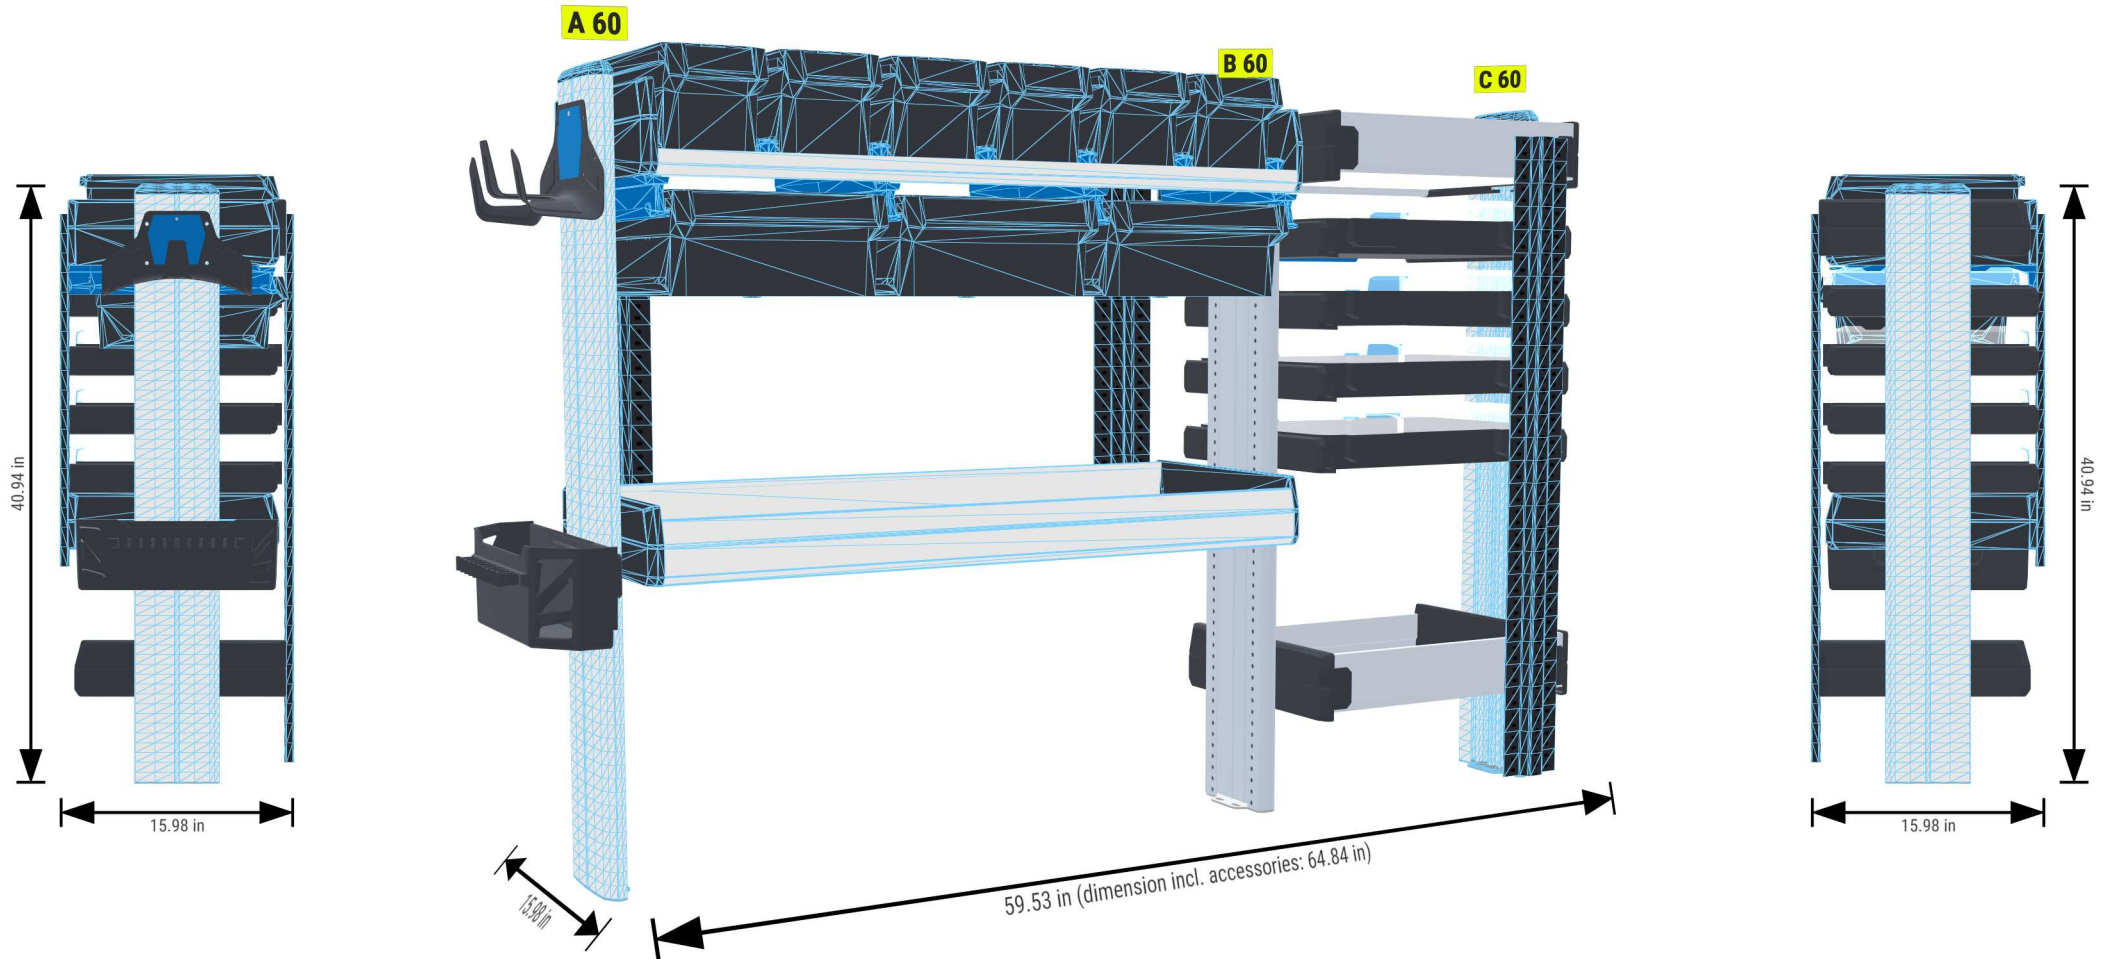

PERSONAL CONFIGURATION

created on 10.04.2024