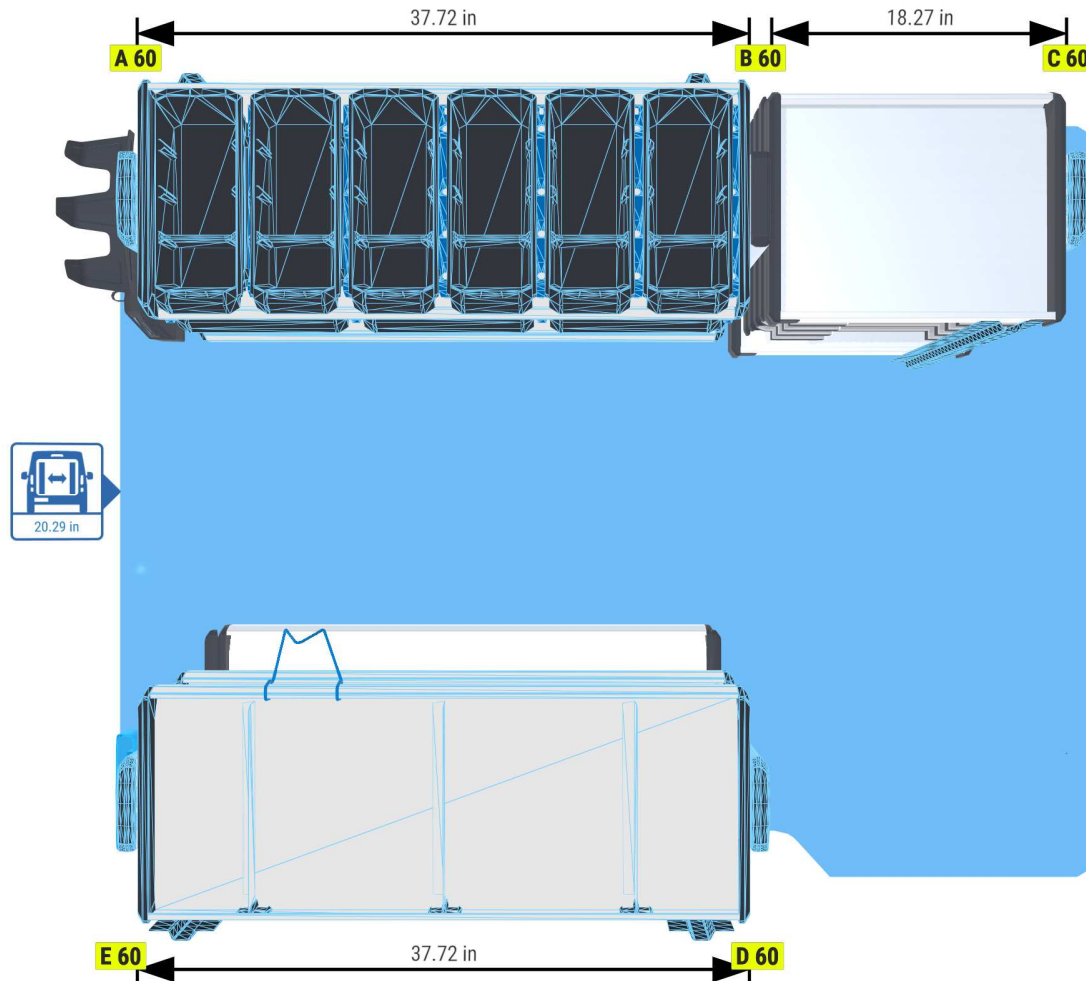

PERSONAL CONFIGURATION

created on 10.04.2024

Driver's side

Passenger's side