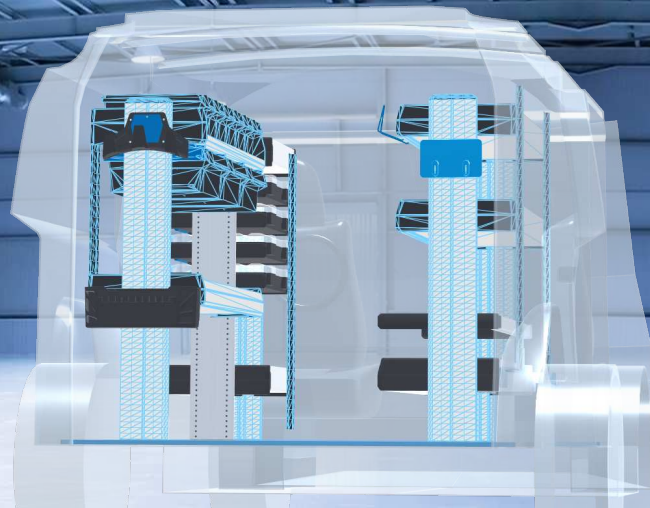

PERSONAL CONFIGURATION

created on 10.04.2024

Open plan in the online configurator

PLANNING DOCUMENT

Ram Promaster City 2010-2021

Front-wheel drive | on both sides | Hinged door | Long 187" mm