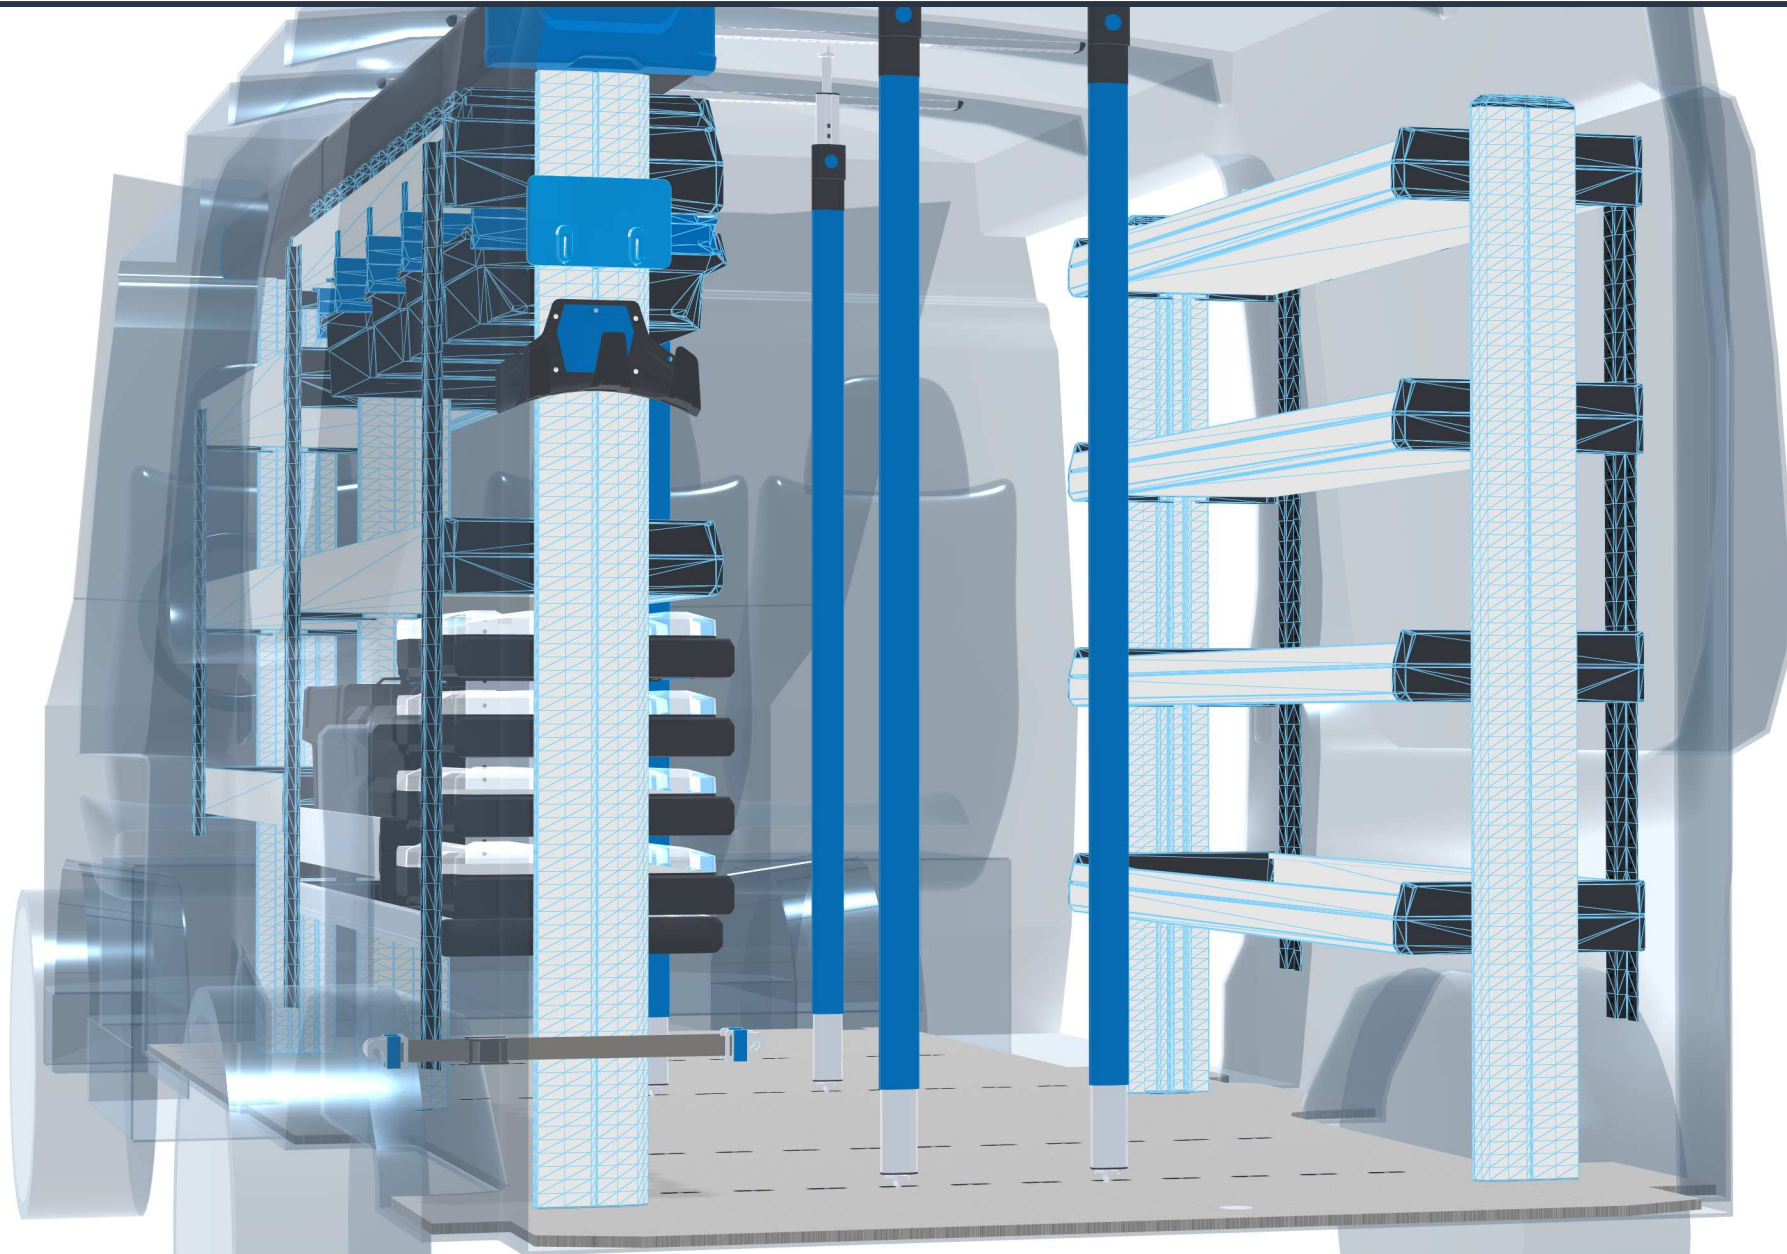

PERSONAL CONFIGURATION

created on 12.04.2024