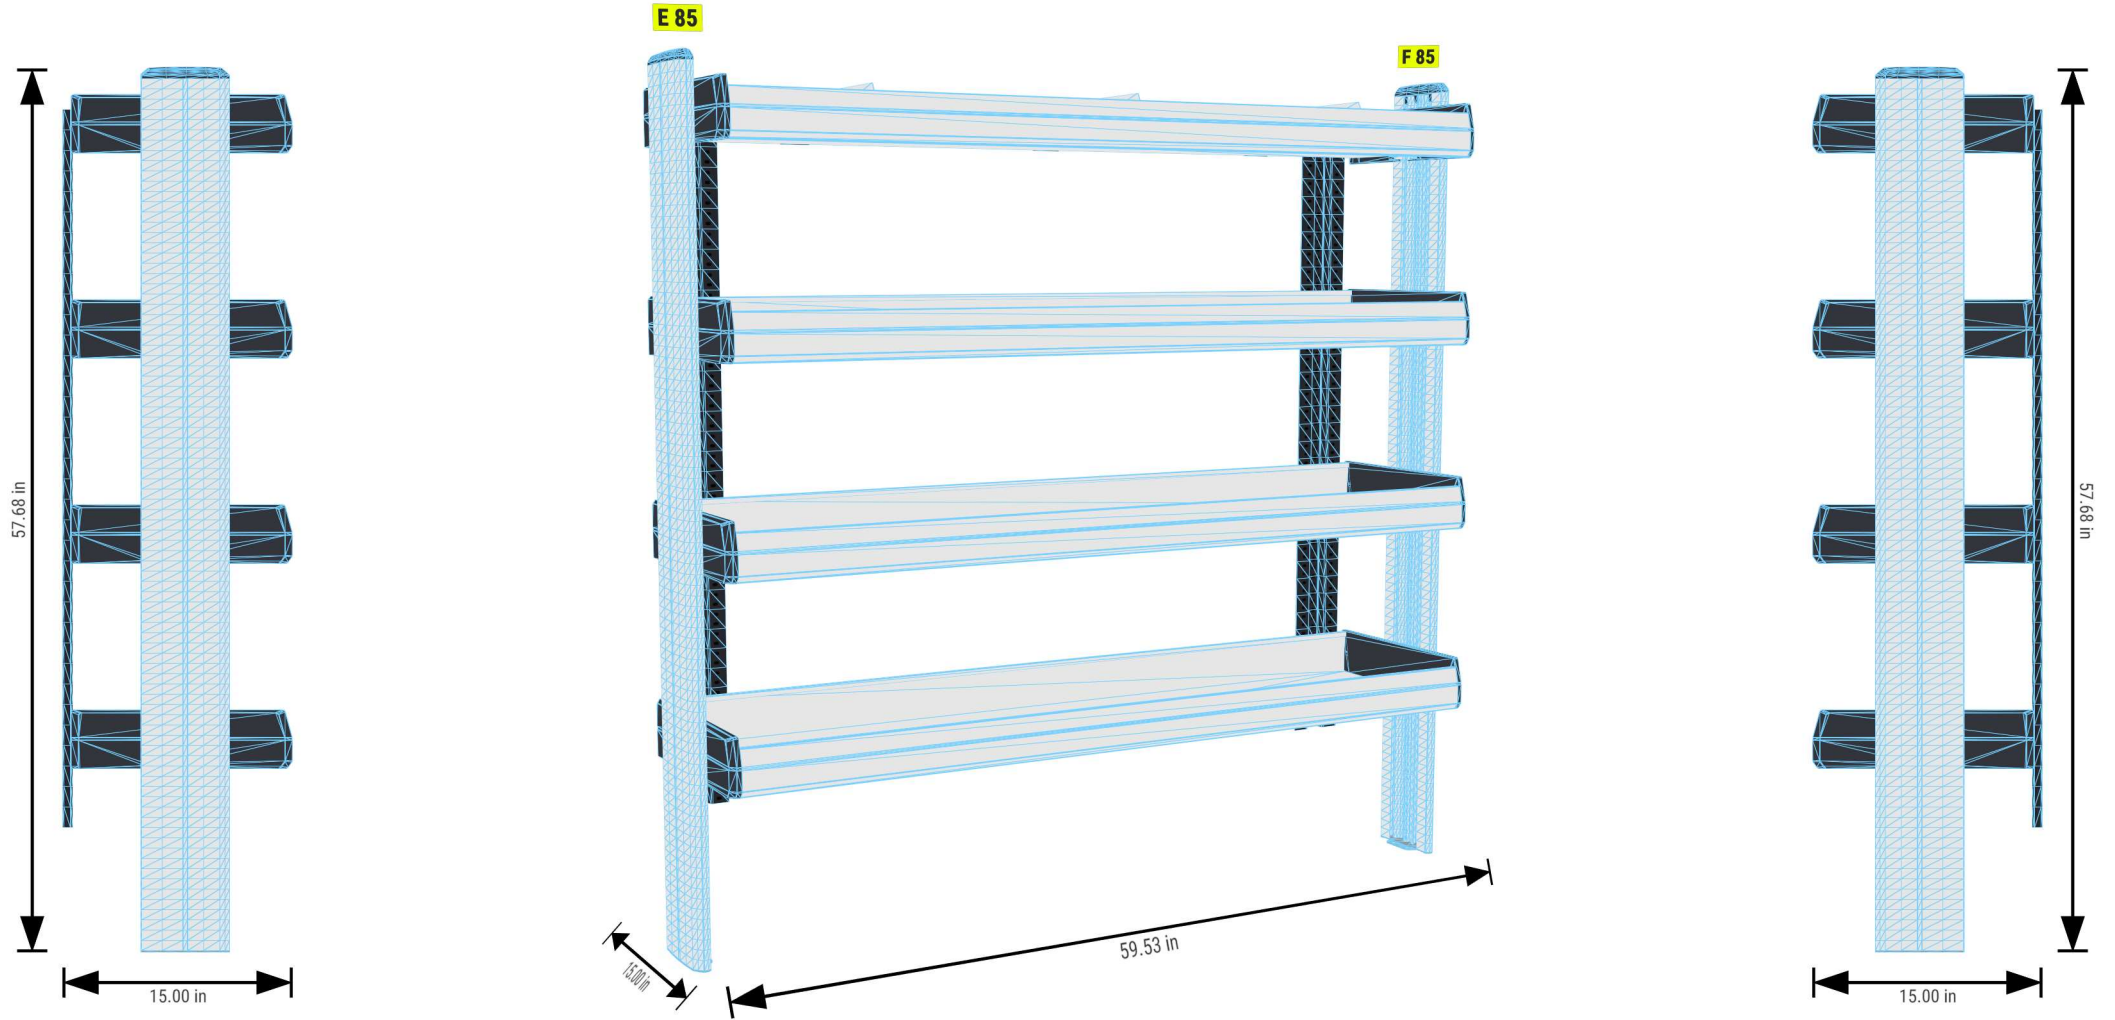

PERSONAL CONFIGURATION

created on 12.04.2024