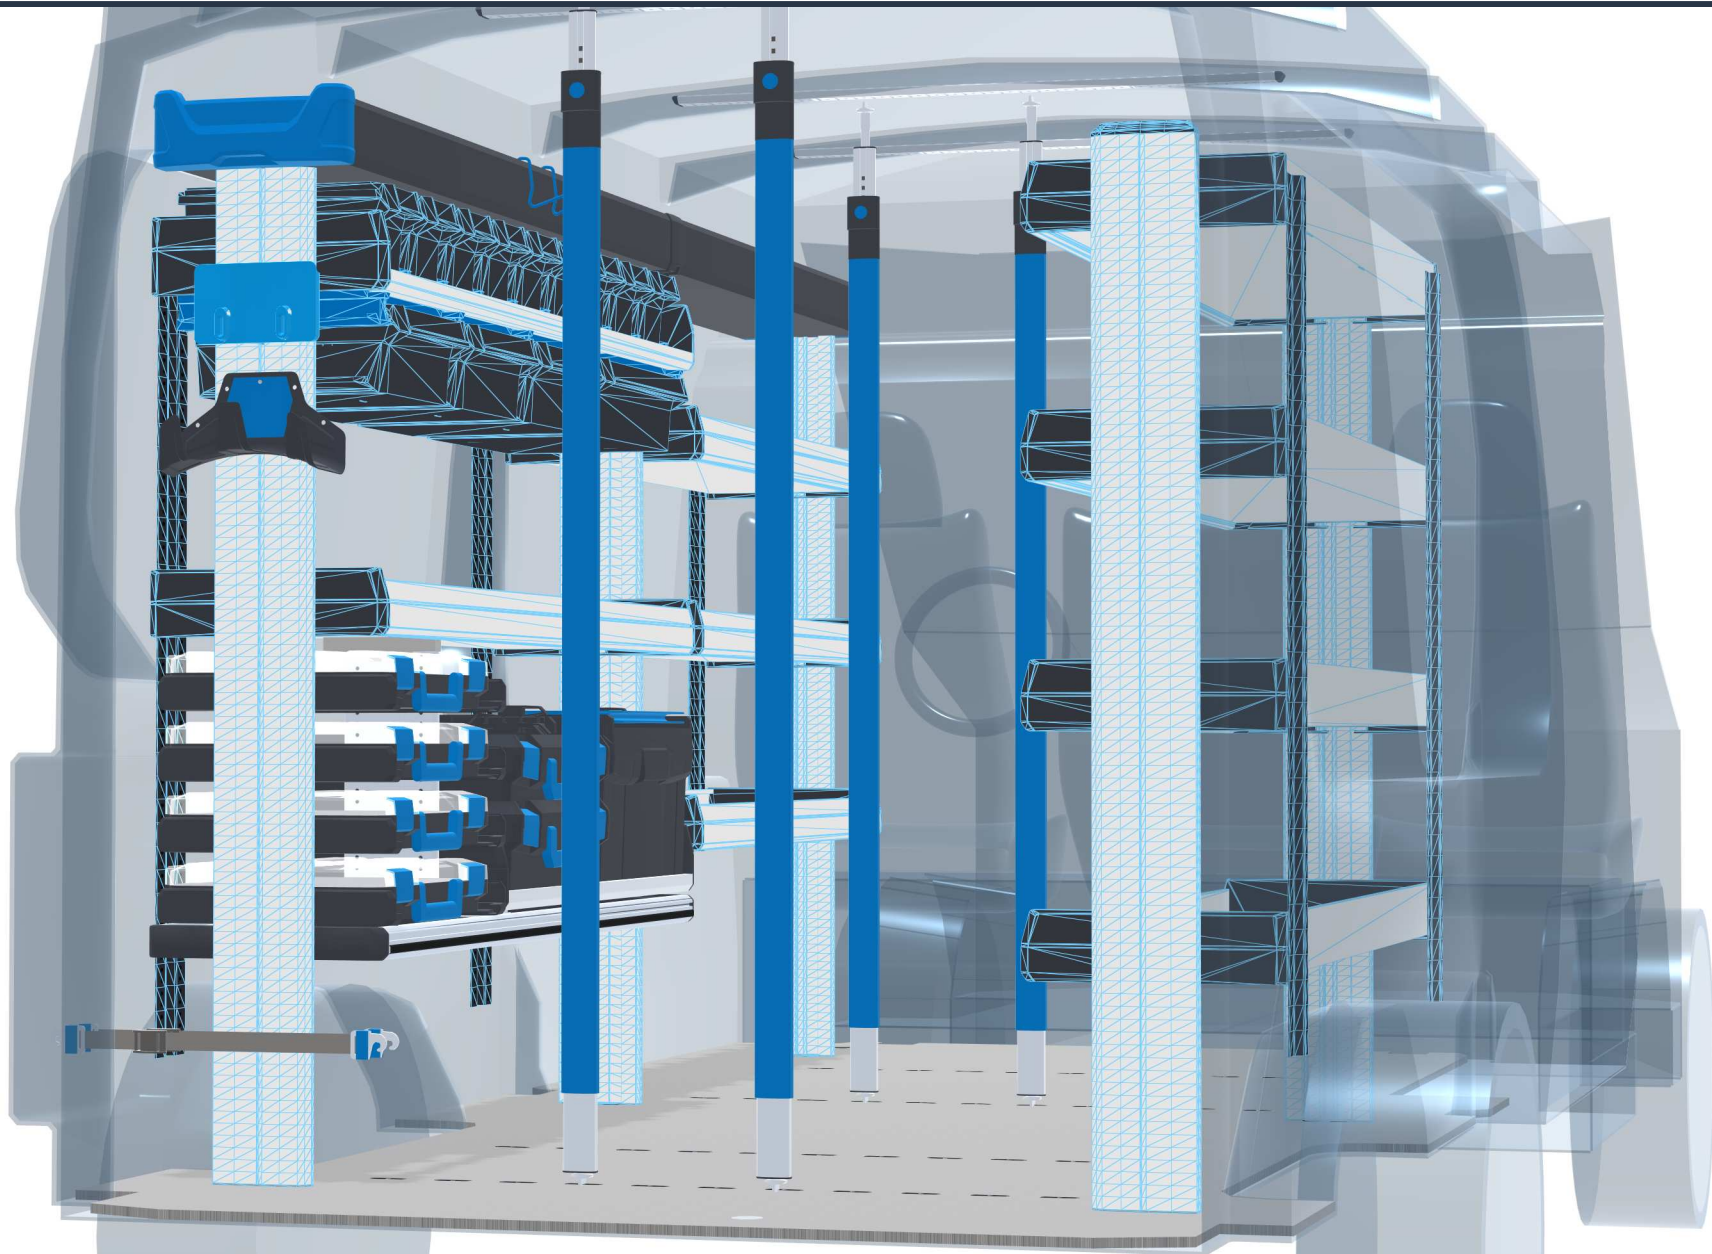

PERSONAL CONFIGURATION

created on 12.04.2024