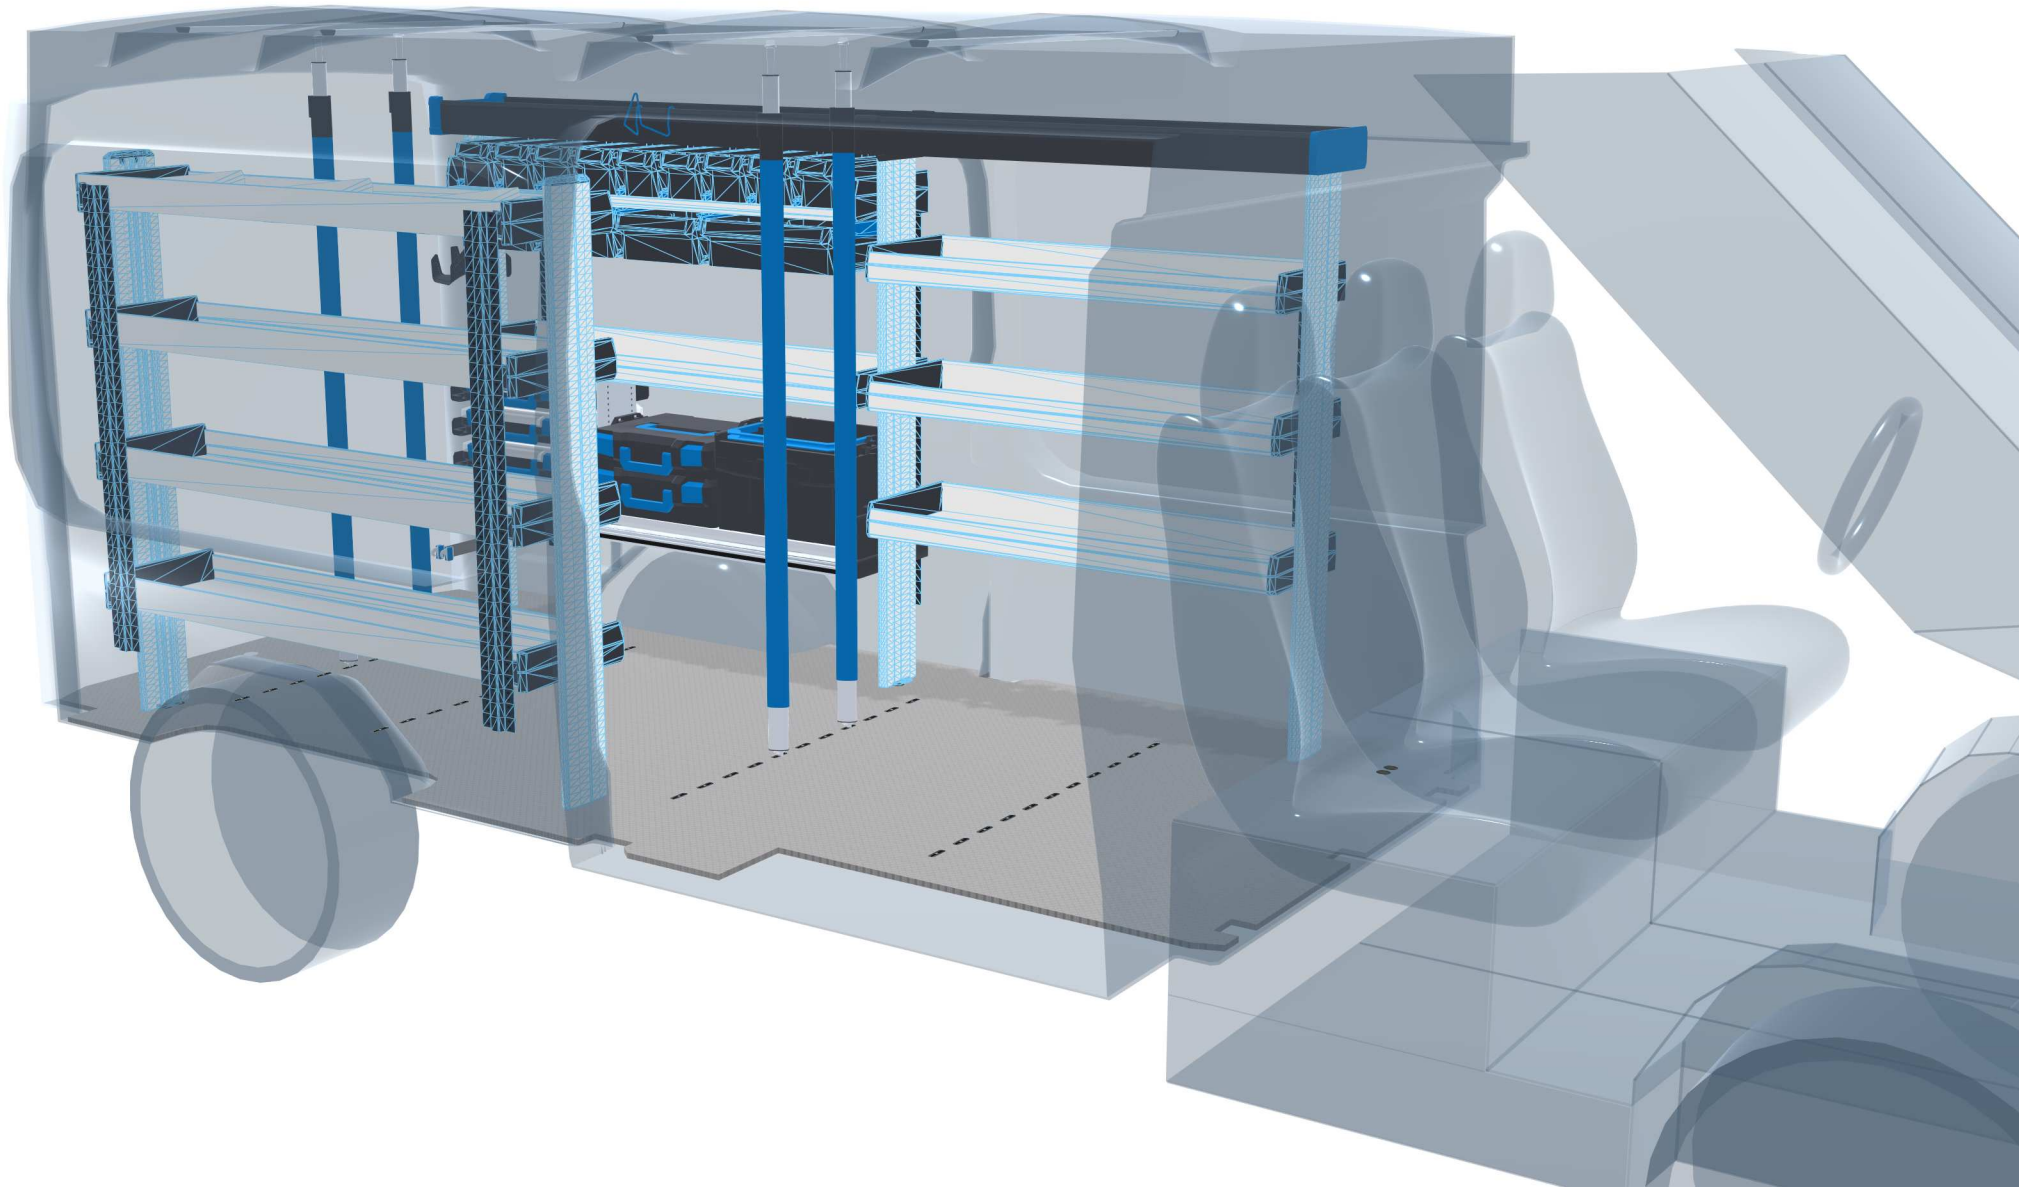

PERSONAL CONFIGURATION

created on 12.04.2024