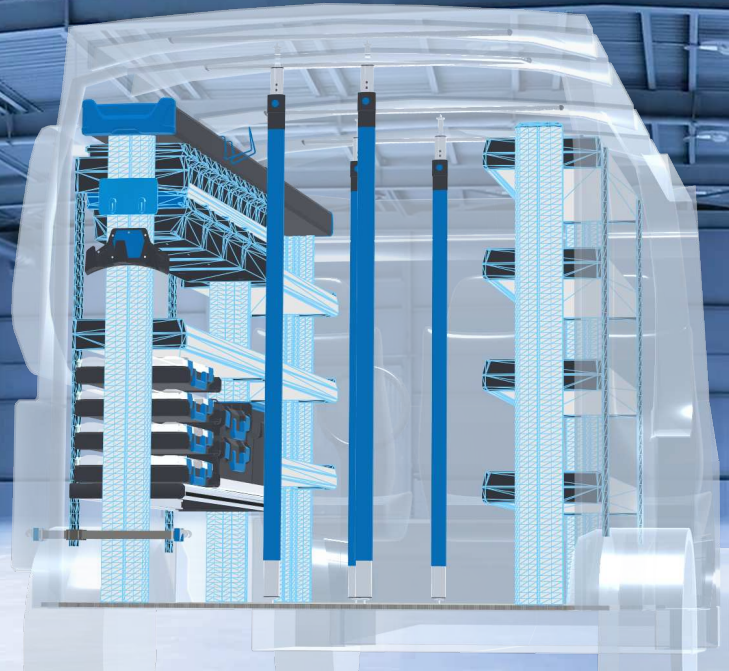

PERSONAL CONFIGURATION

created on 12.04.2024

 Open plan in the online configurator

PLANNING DOCUMENT

Ford Transit 2014

Rear-wheel drive | right | Hinged door | L3 235" mm

Sortimo[®]

PERSONAL CONFIGURATION