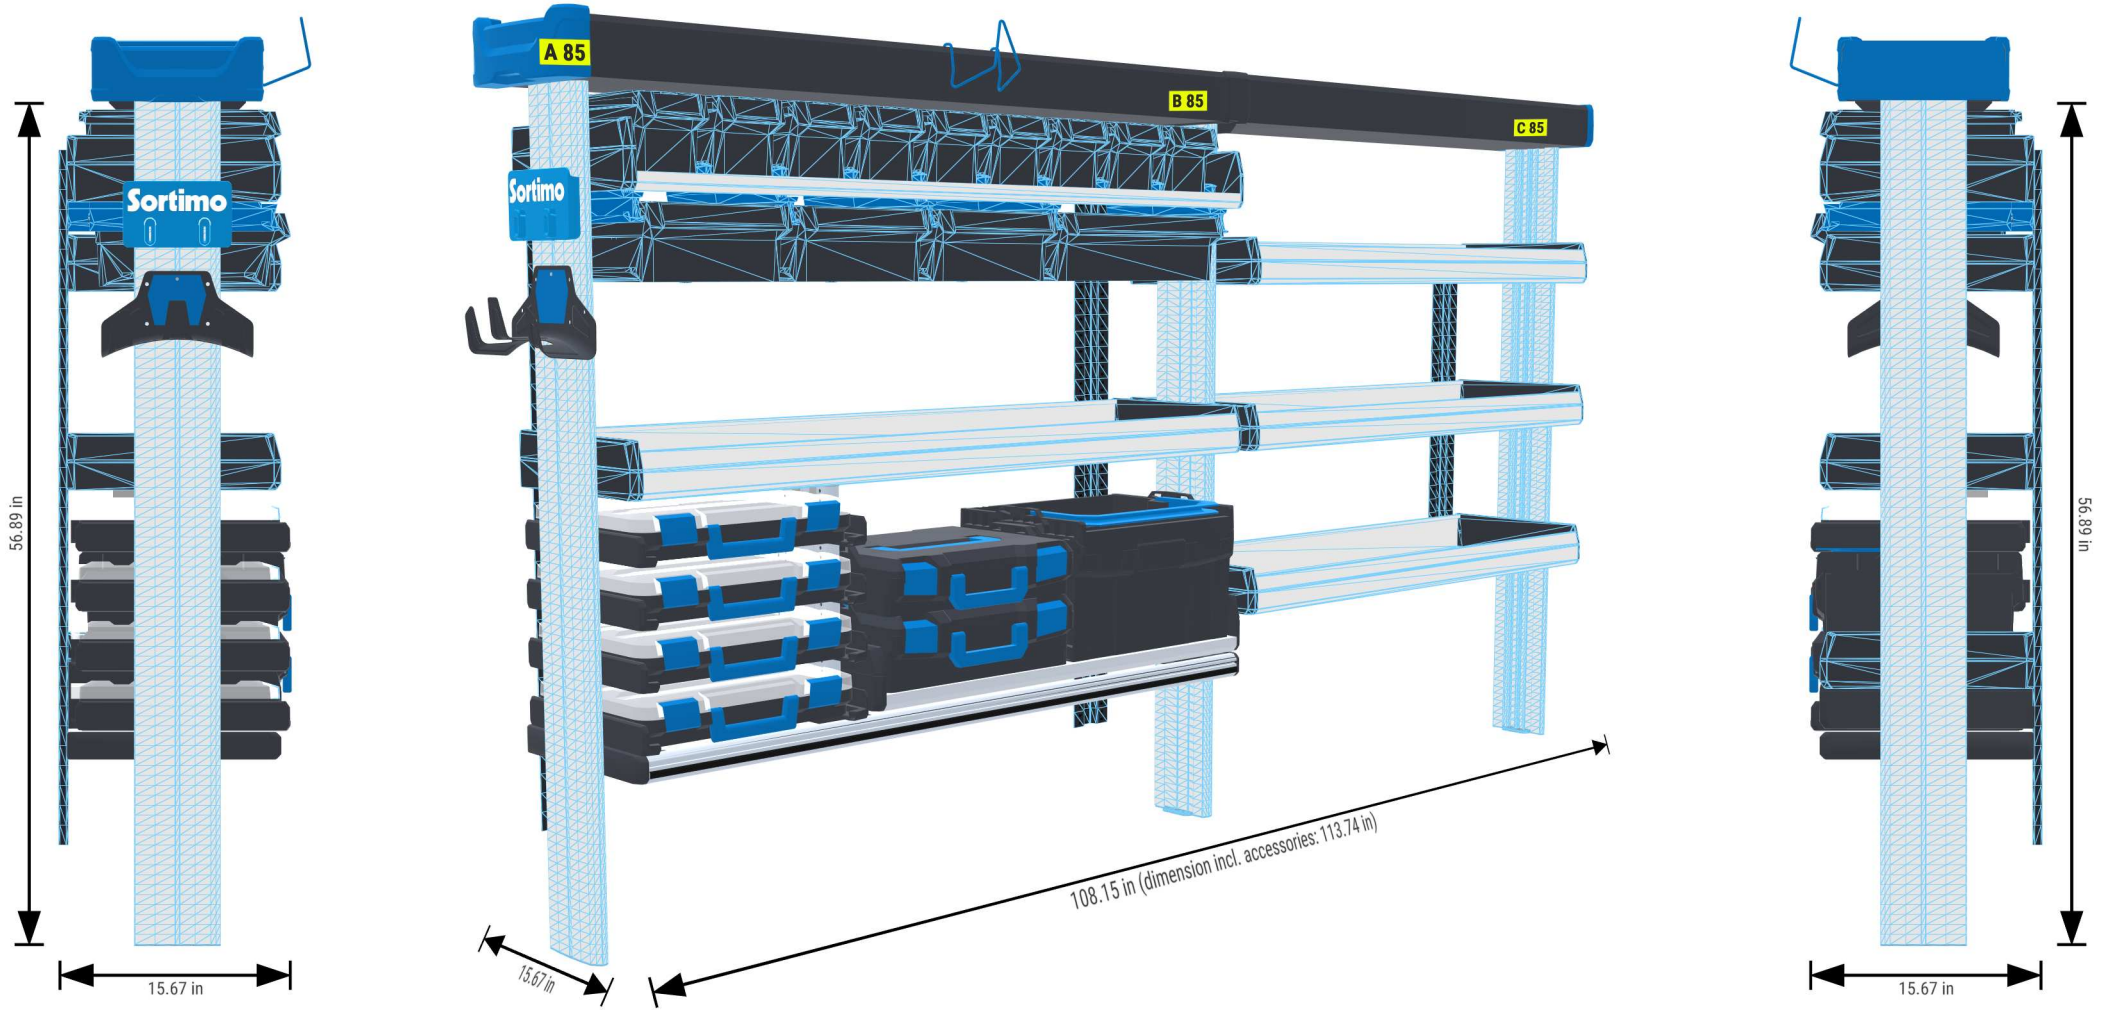

PERSONAL CONFIGURATION

created on 12.04.2024