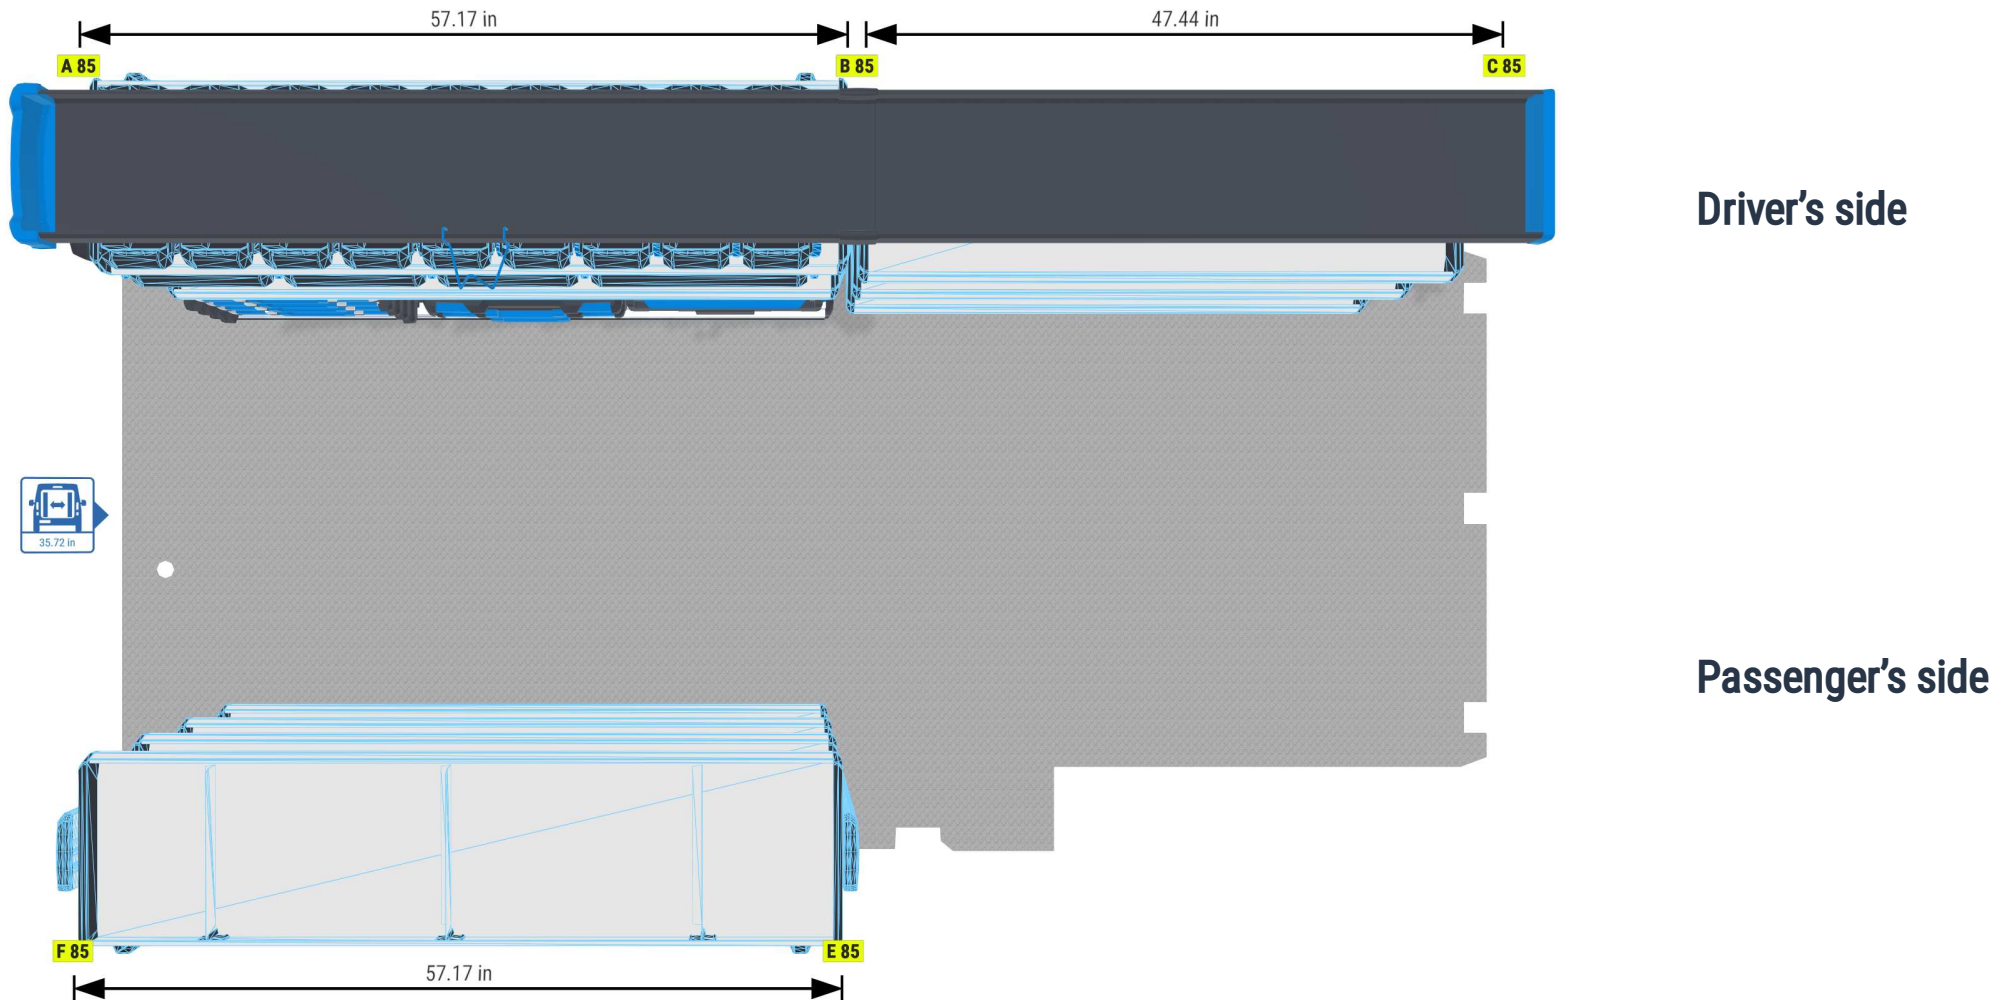

PERSONAL CONFIGURATION

created on 12.04.2024