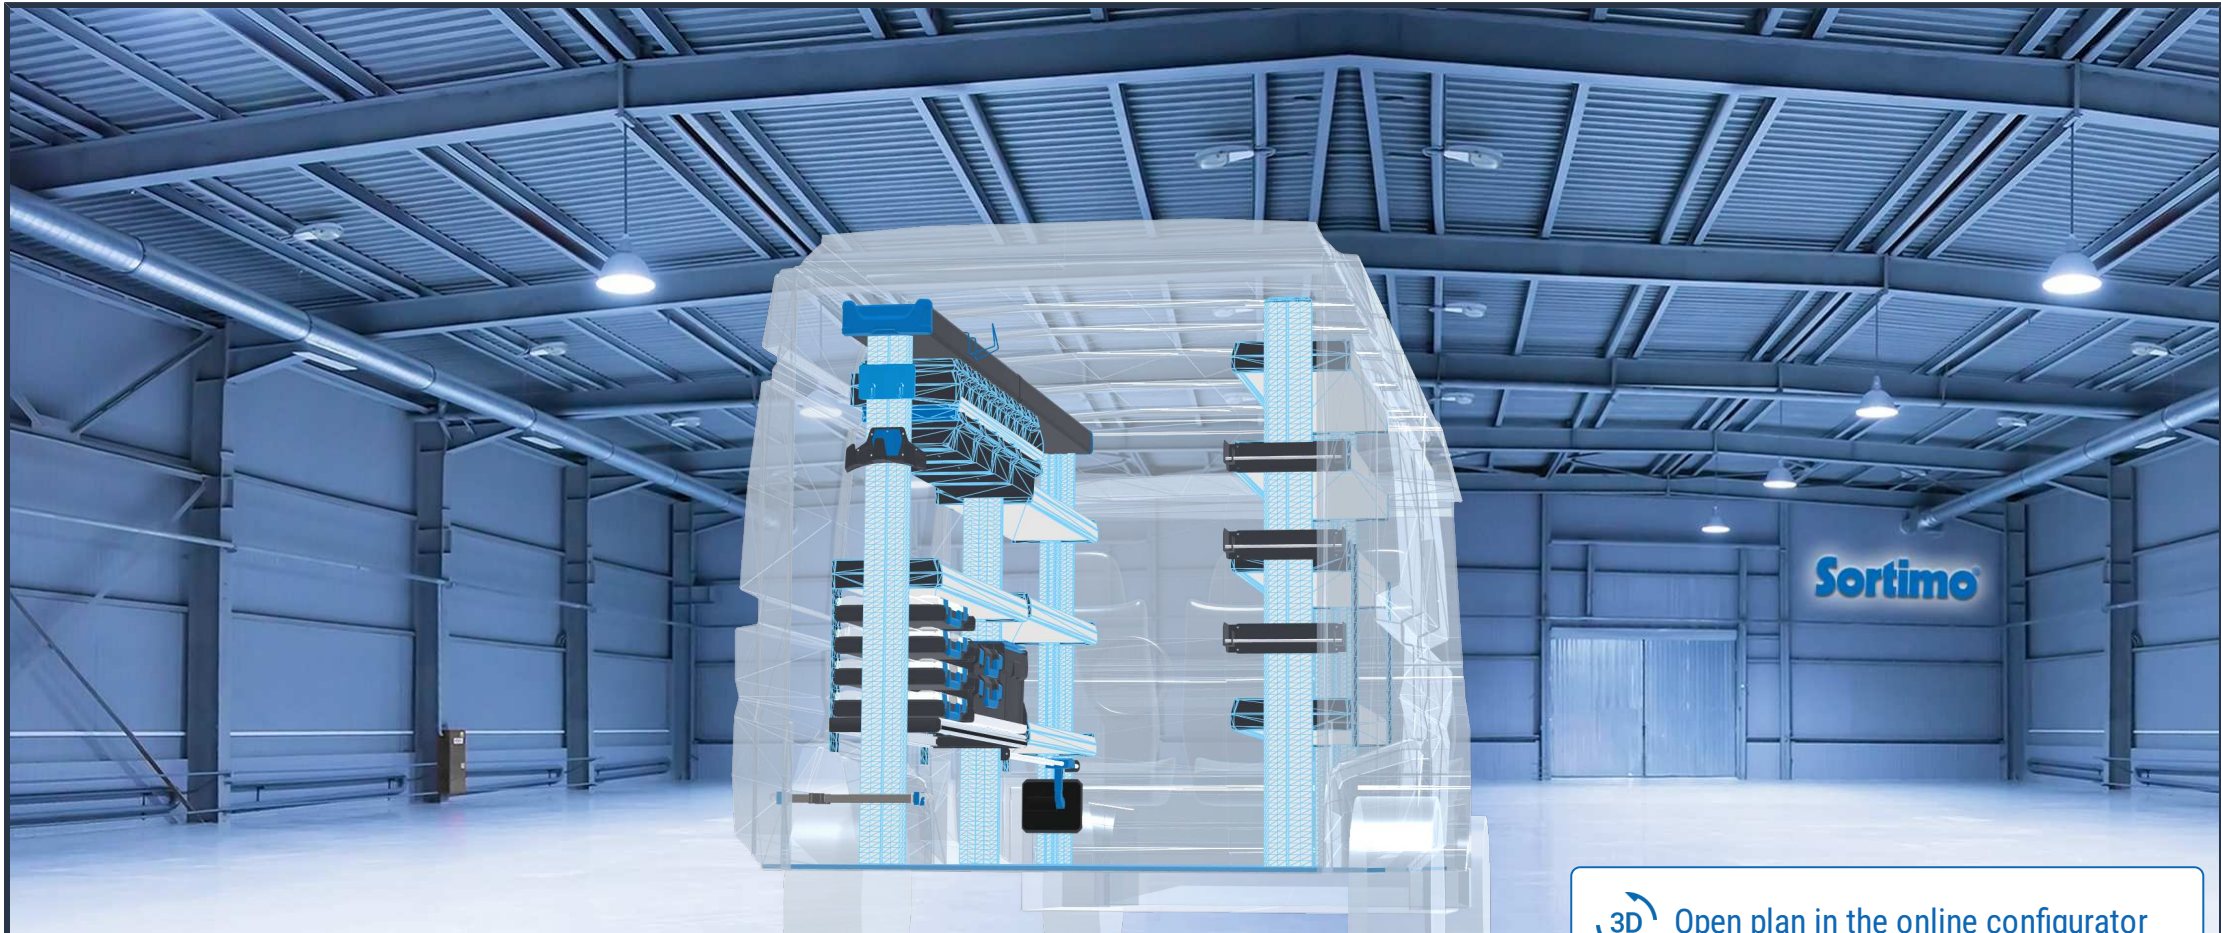

PERSONAL CONFIGURATION

created on 12.04.2024

 Open plan in the online configurator

PLANNING DOCUMENT

Ram ProMaster 2006 / 2021

Front-wheel drive | right | Hinged door | L5 251" mm

PERSONAL CONFIGURATION

created on 12.04.2024