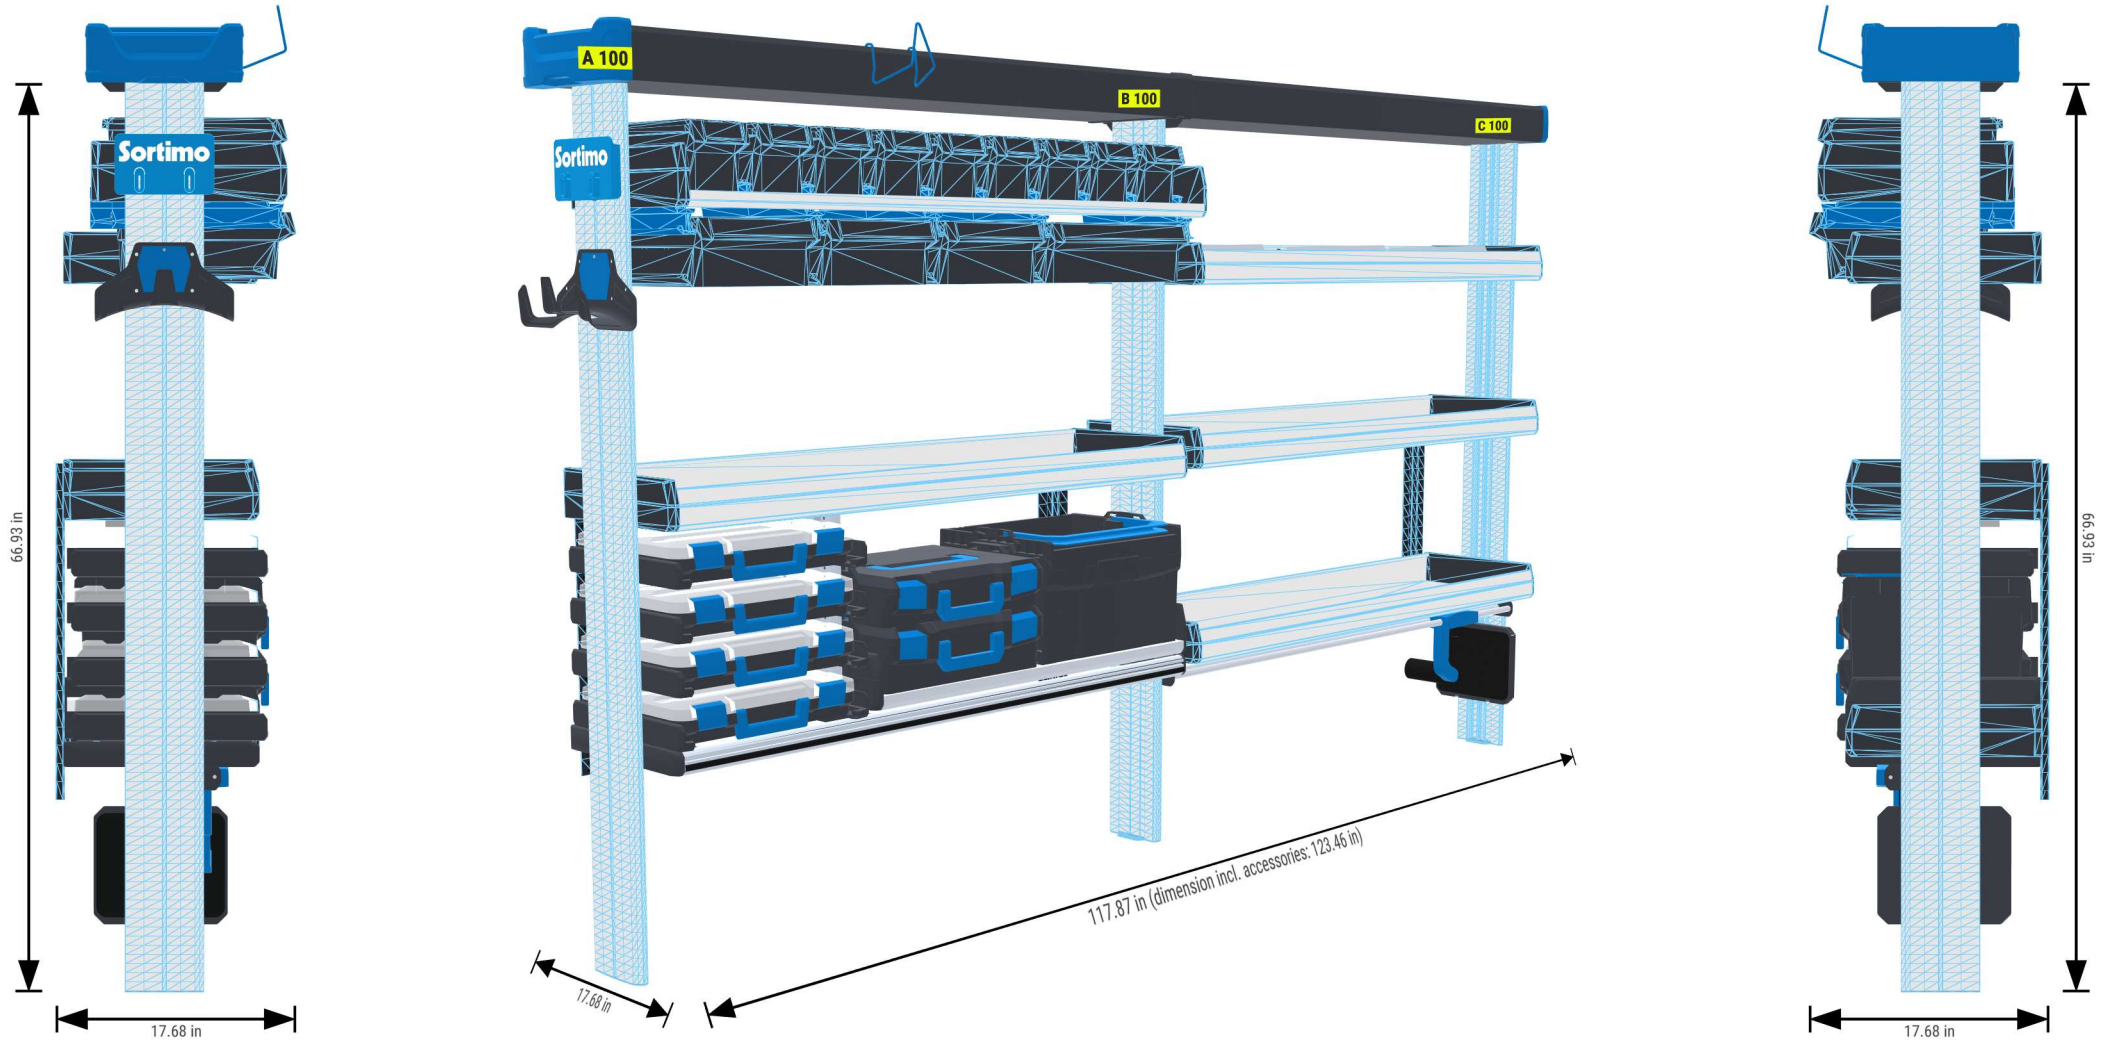

PERSONAL CONFIGURATION

created on 12.04.2024