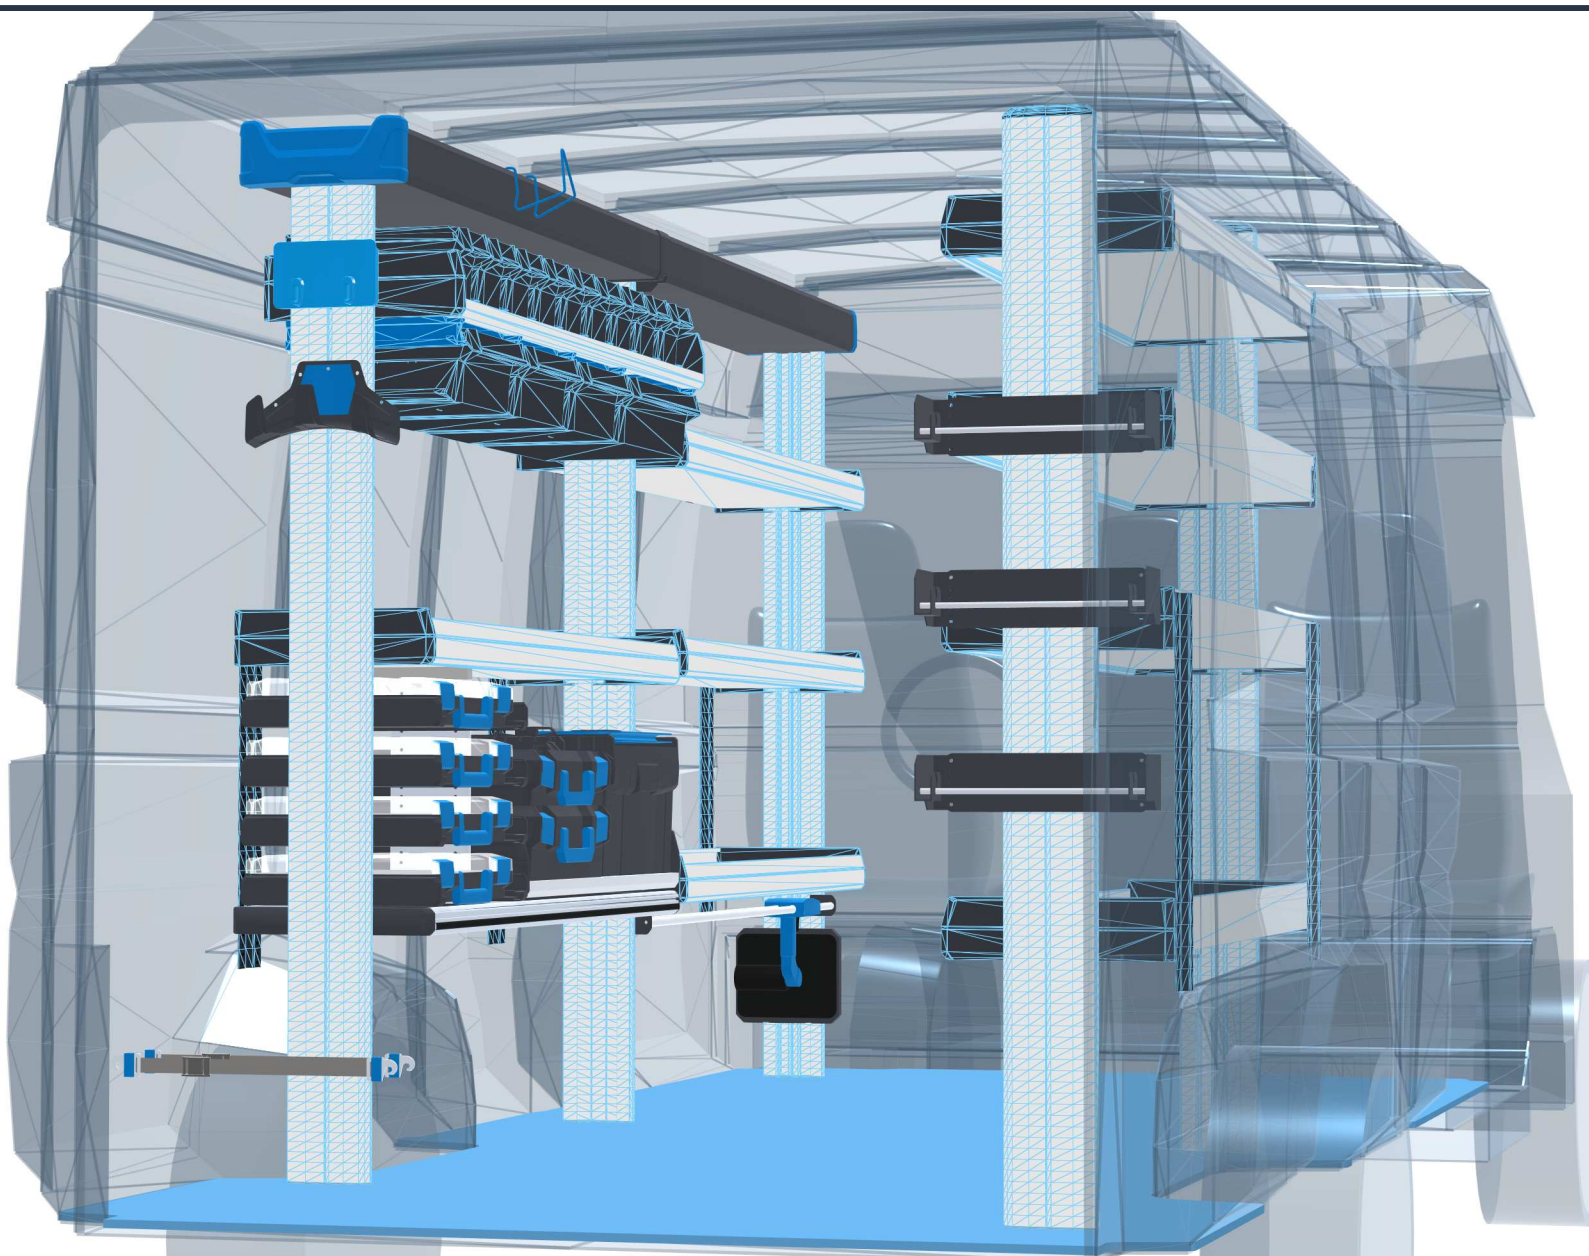

PERSONAL CONFIGURATION

created on 12.04.2024