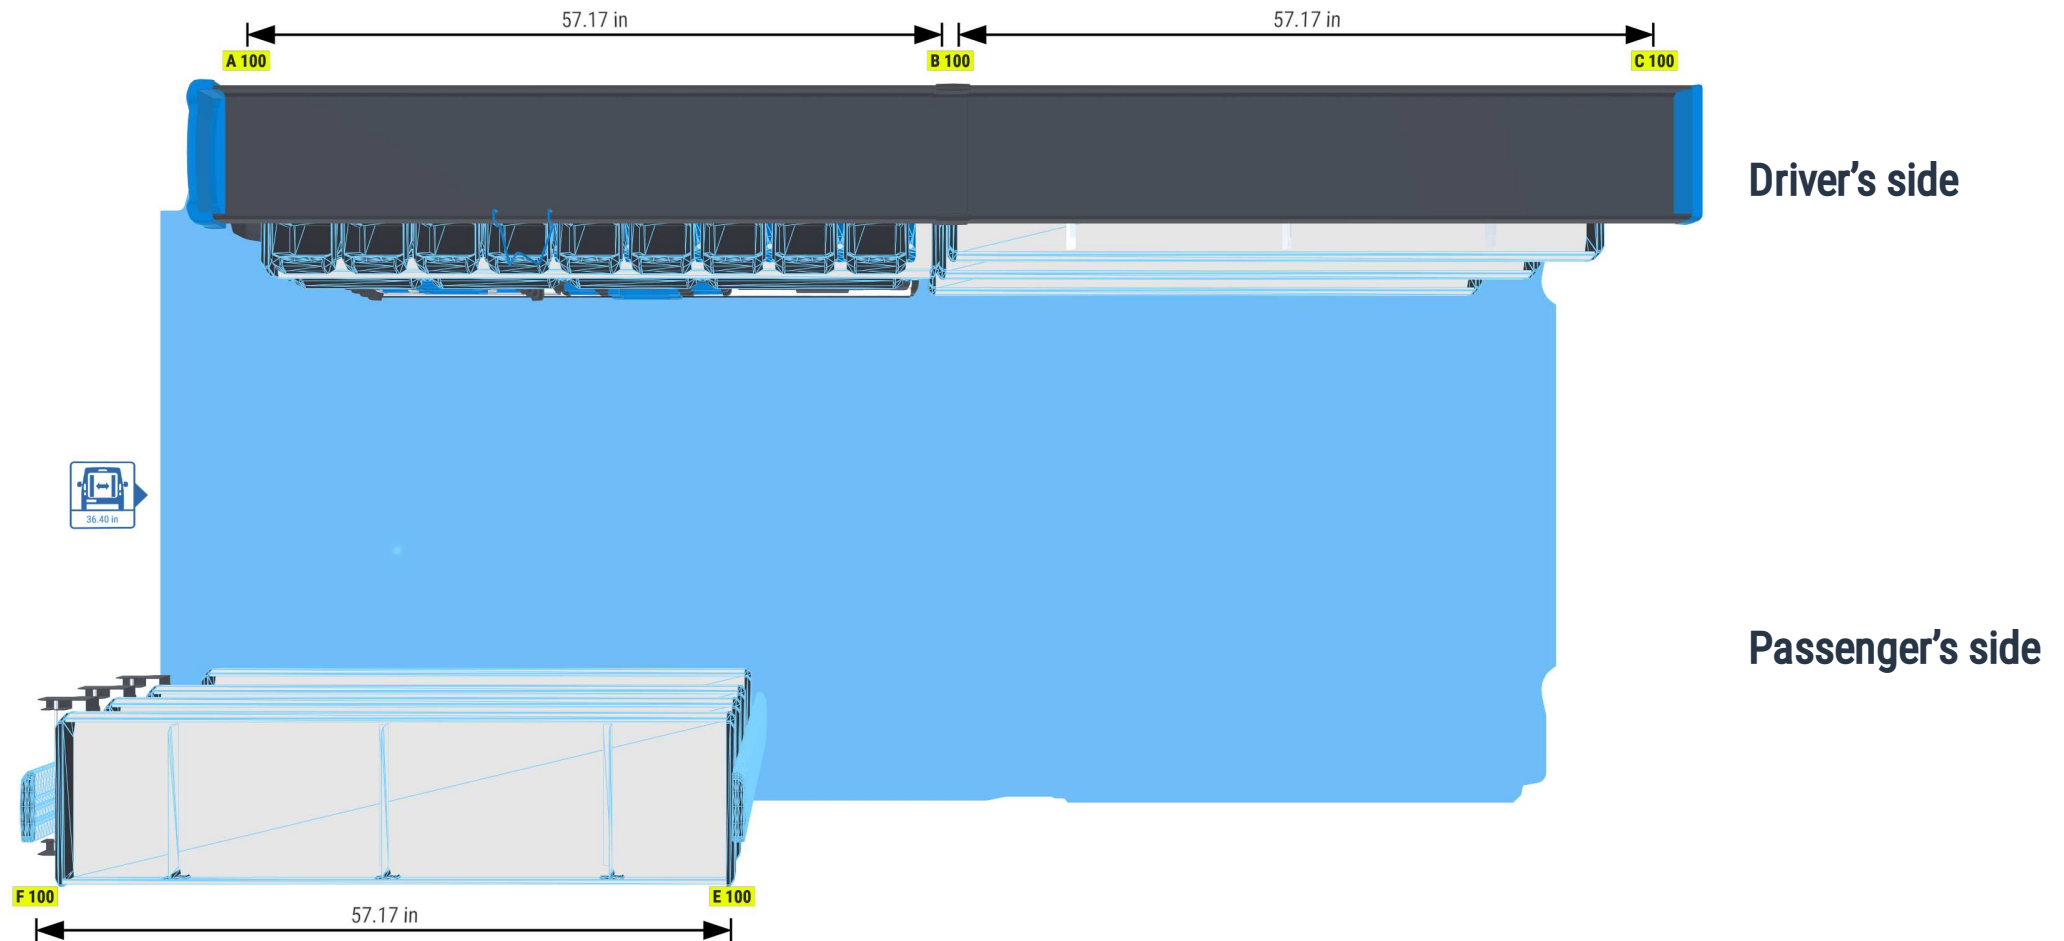

PERSONAL CONFIGURATION

created on 12.04.2024

 Open plan in the online configurator

PLANNING DOCUMENT

Ram ProMaster 2006 / 2021

Front-wheel drive | right | Hinged door | L5 251" mm

PERSONAL CONFIGURATION

created on 12.04.2024