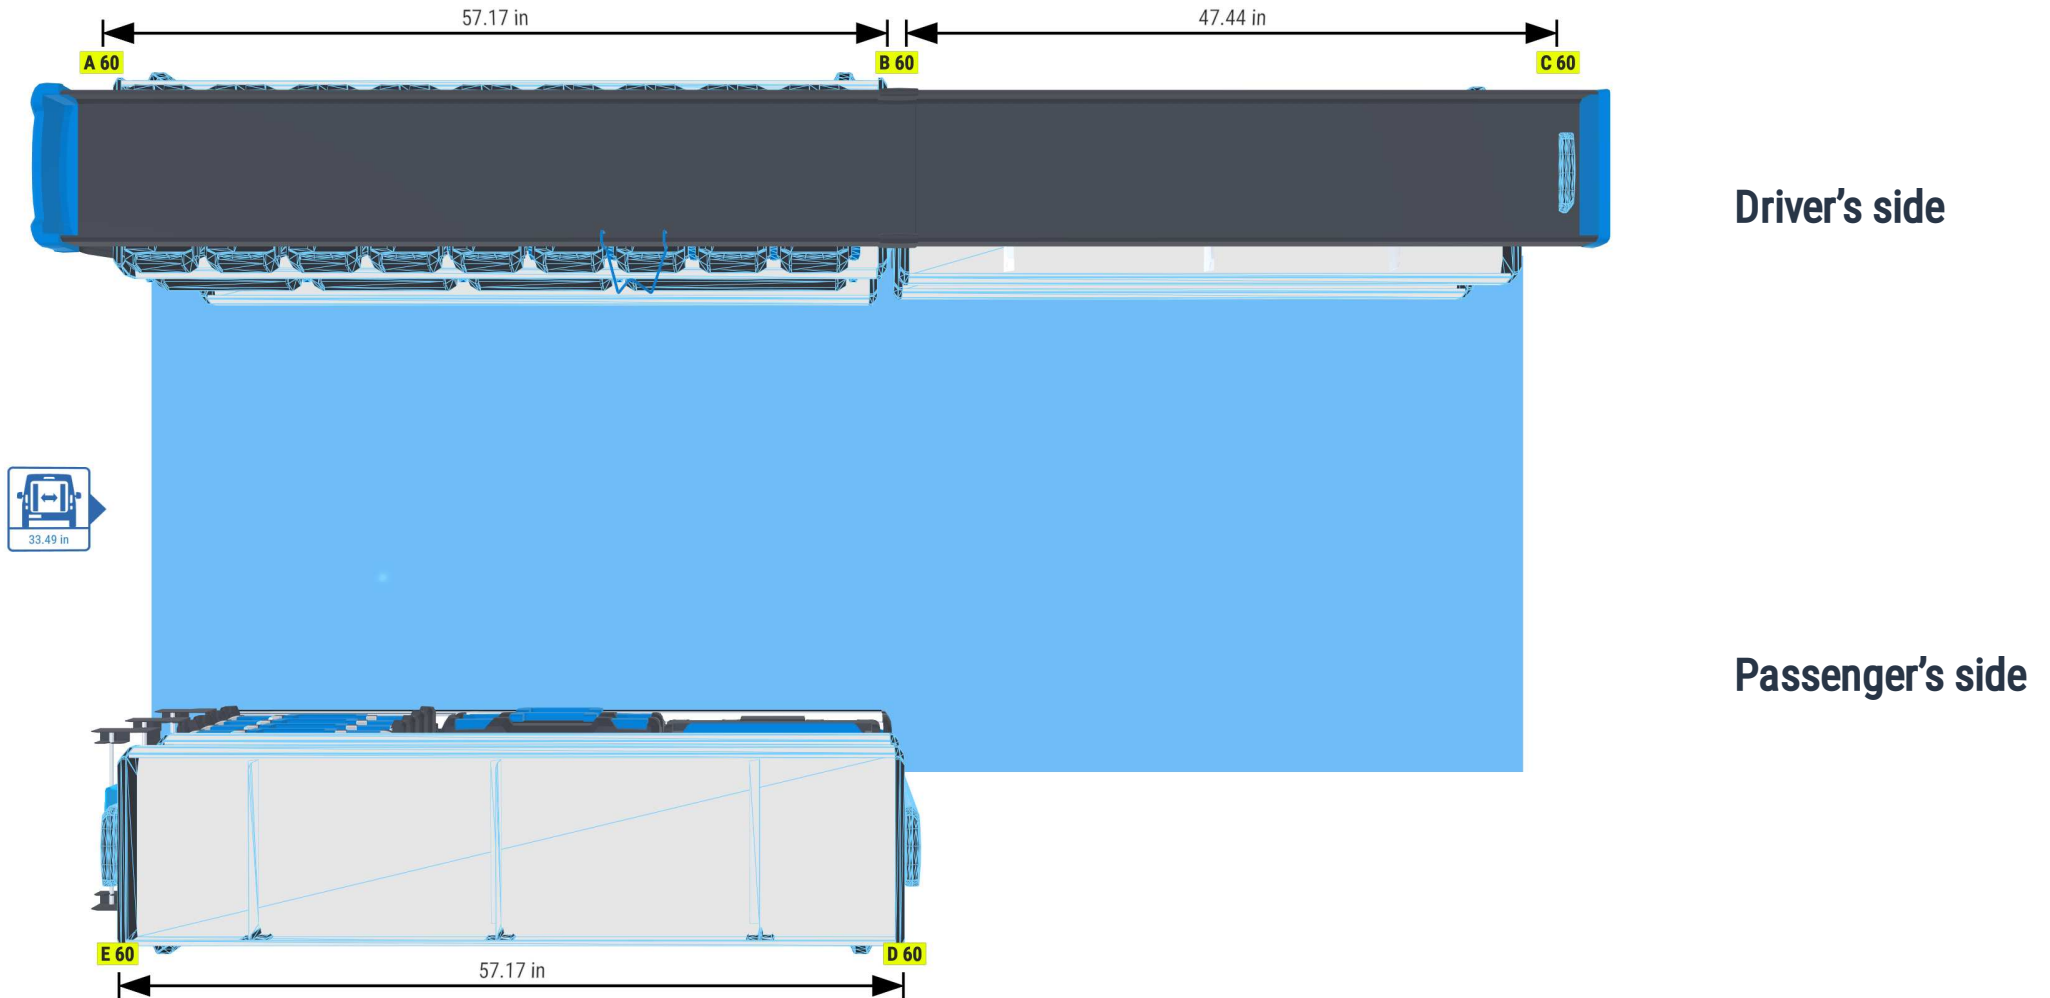

PERSONAL CONFIGURATION

created on 16.04.2024