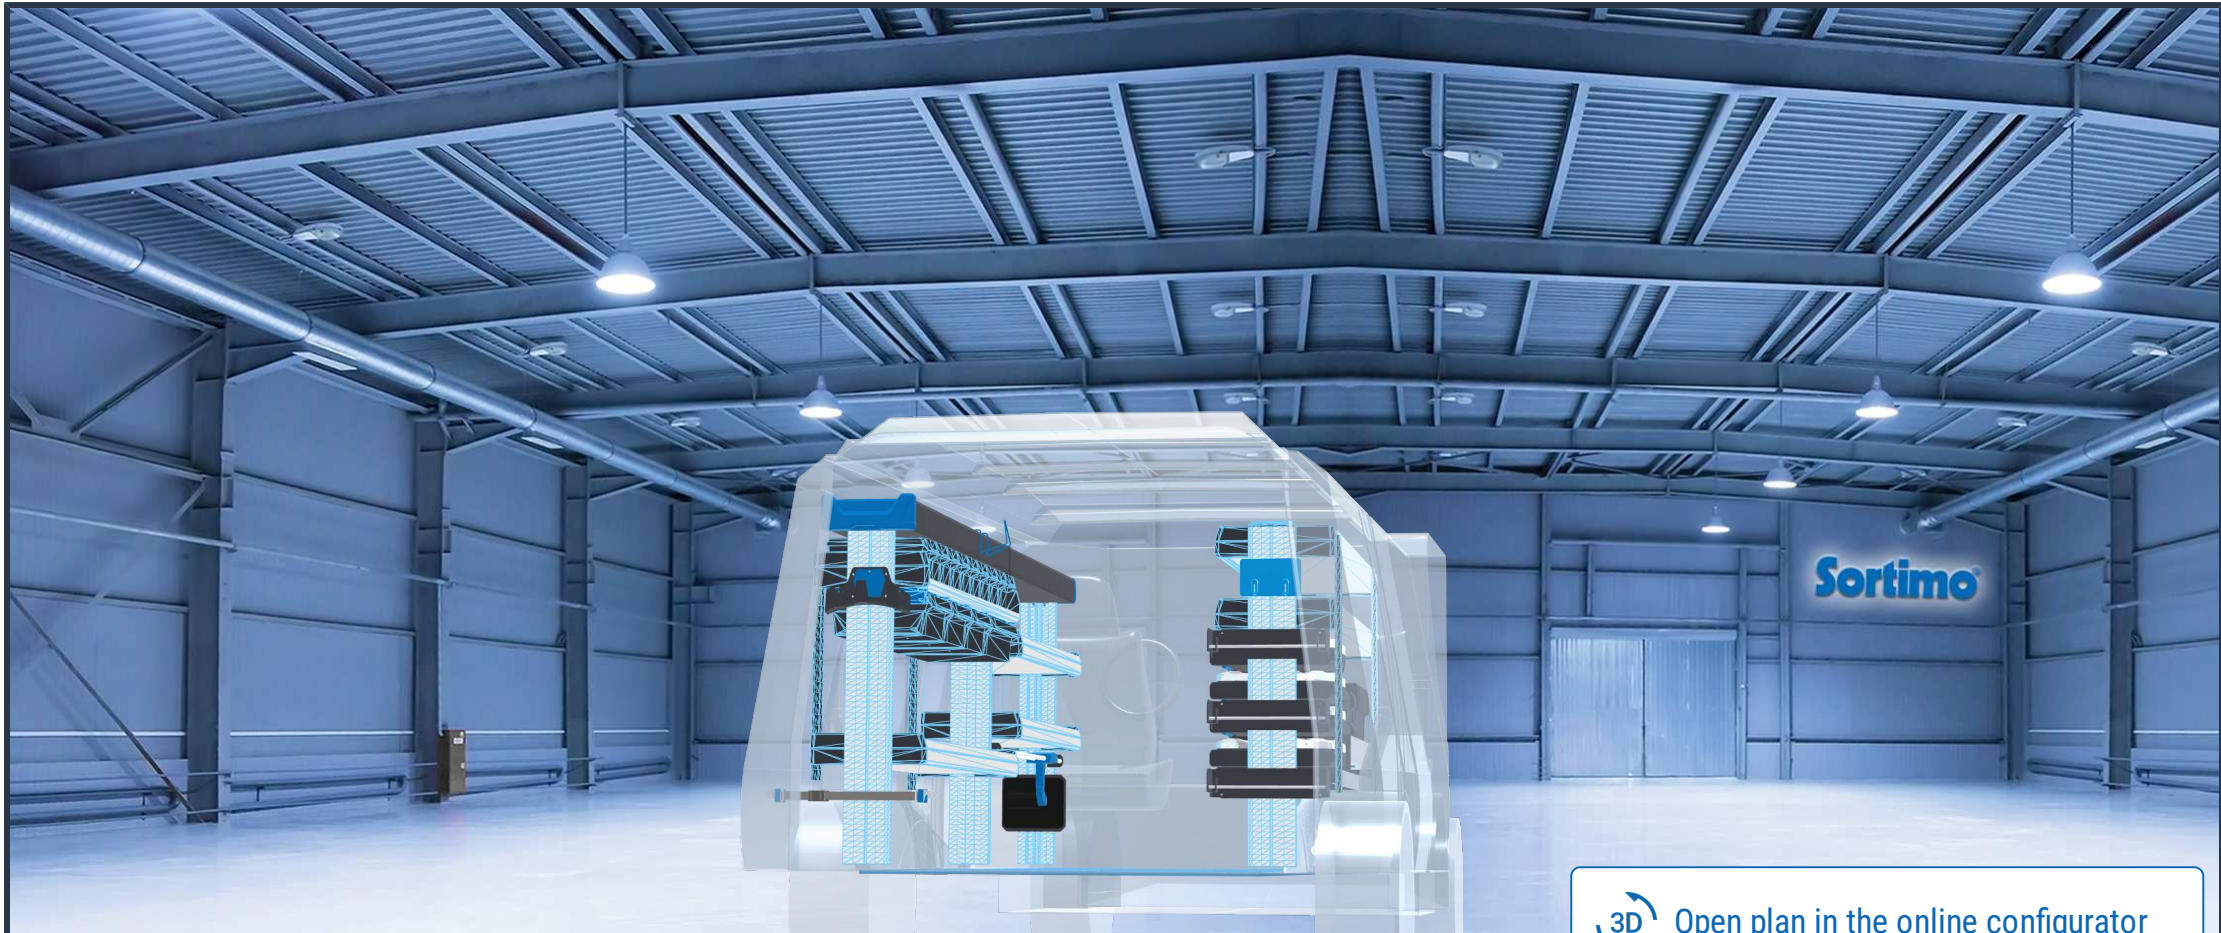

PERSONAL CONFIGURATION

created on 16.04.2024

Open plan in the online configurator

PLANNING DOCUMENT

Chevrolet Express 2017

Rear-wheel drive | right | Hinged door | L2 244" mm