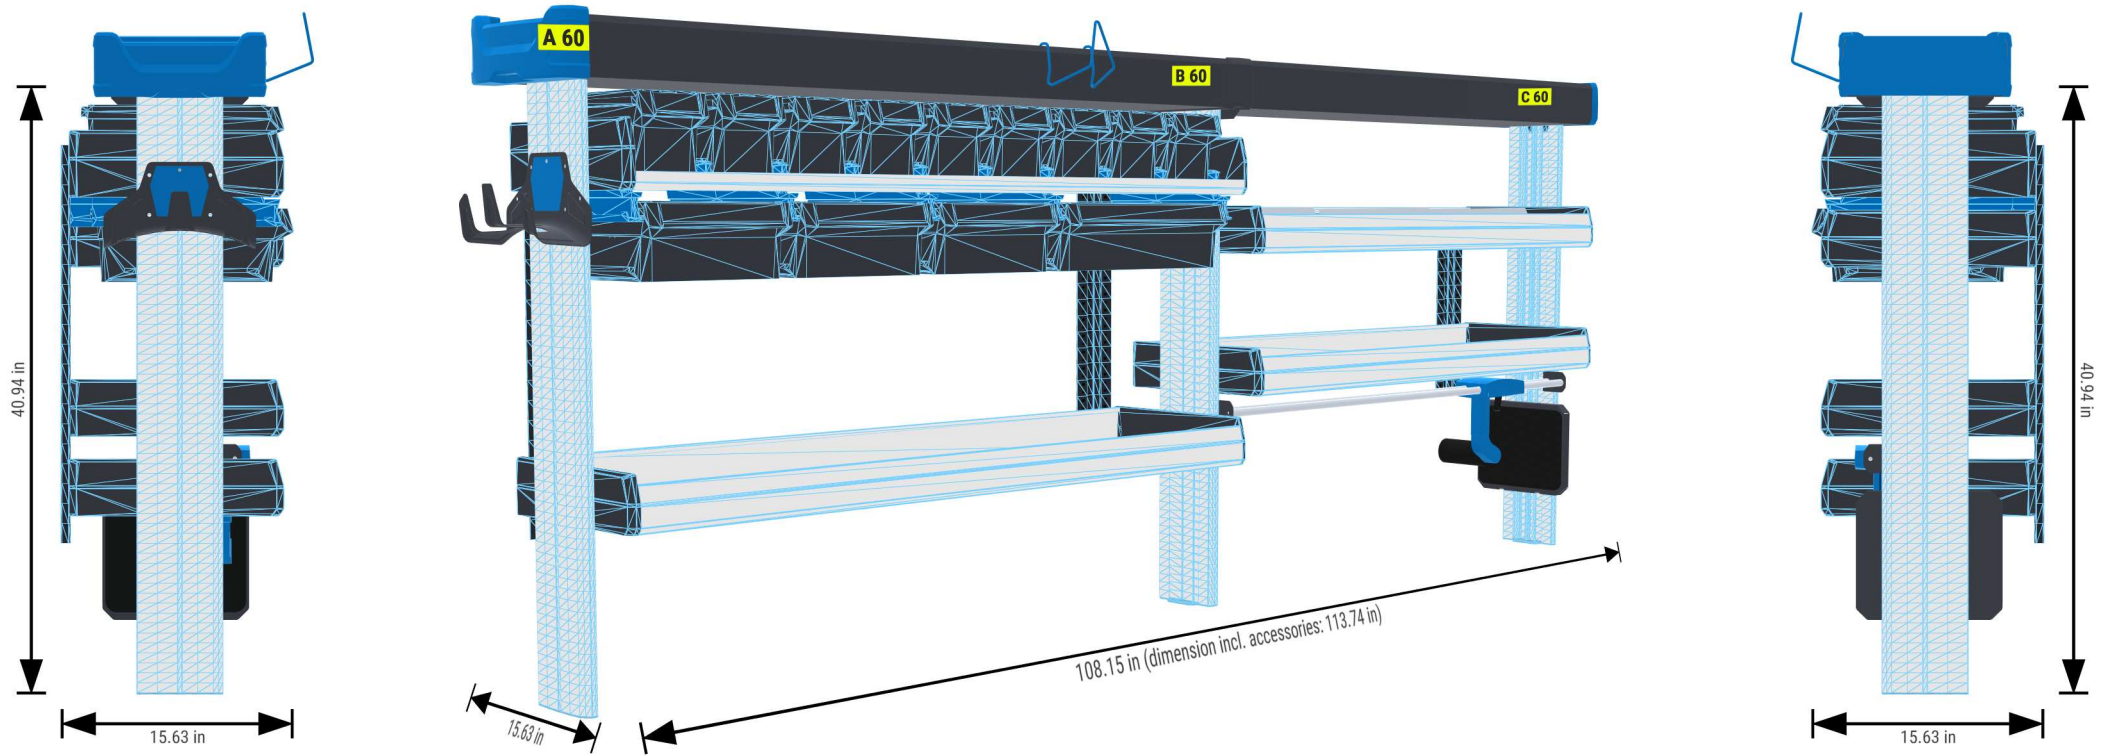

PERSONAL CONFIGURATION

created on 16.04.2024