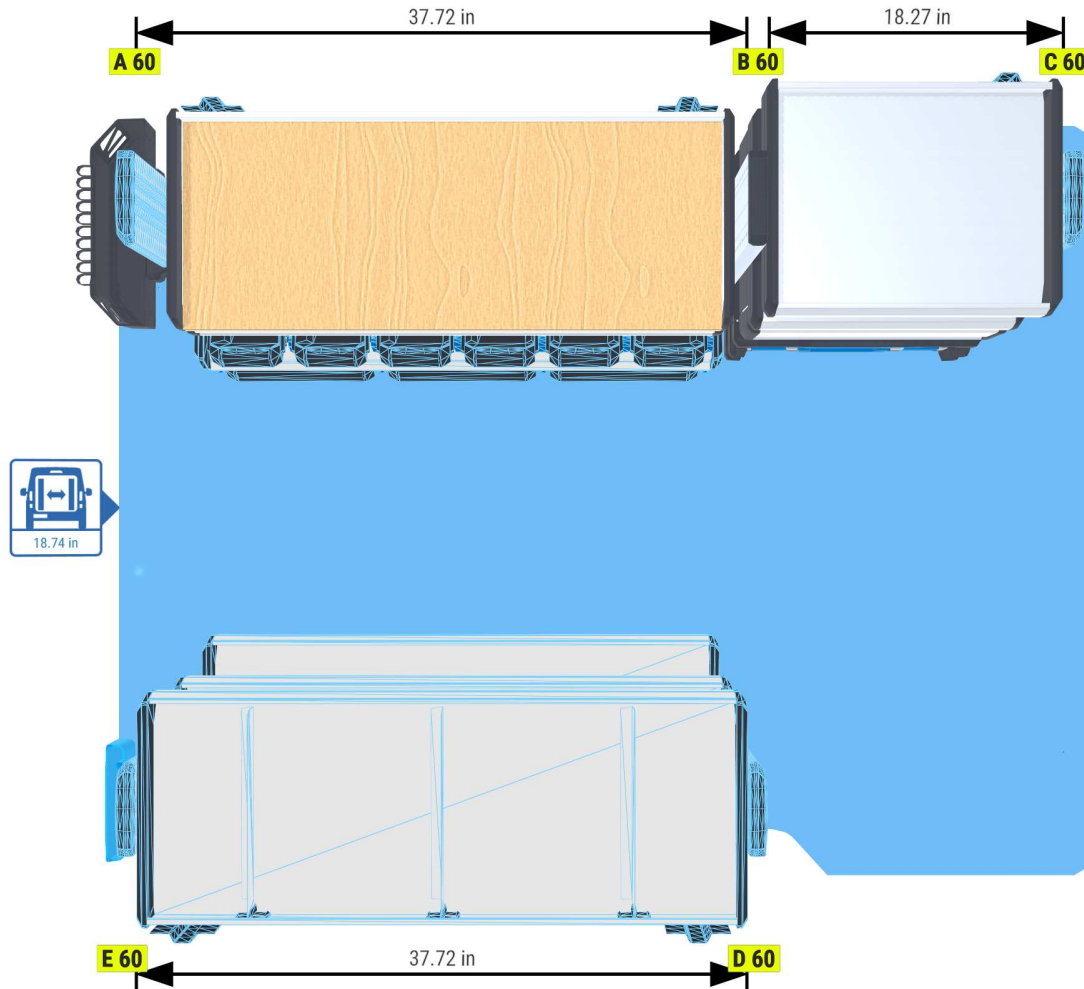

PERSONAL CONFIGURATION

created on 10.04.2024

PLANNING DOCUMENT

Ram Promaster City 2010-2021

Front-wheel drive | on both sides | Hinged door | Long 187" mm

Sortimo[®]

PERSONAL CONFIGURATION

created on 10.04.2024