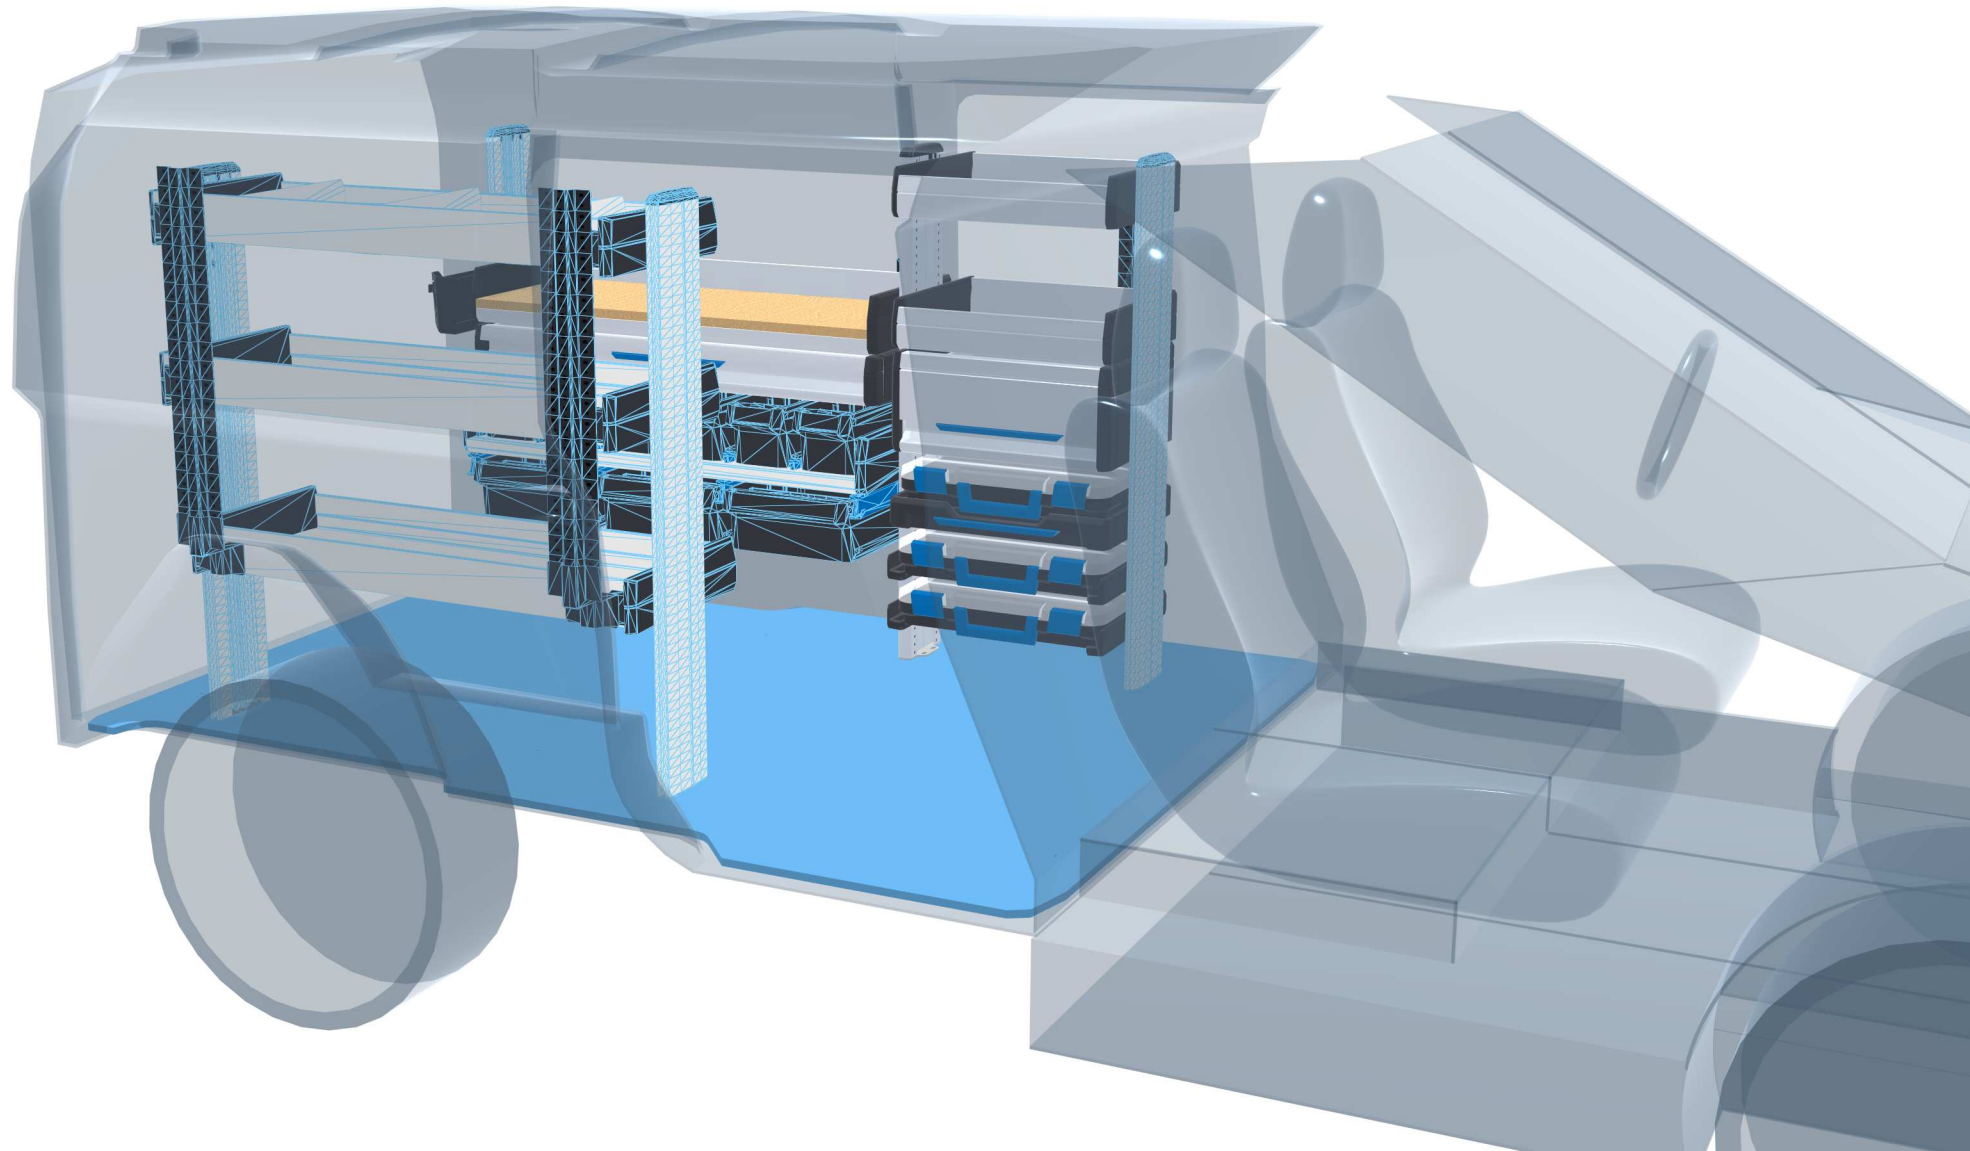

PERSONAL CONFIGURATION

created on 10.04.2024