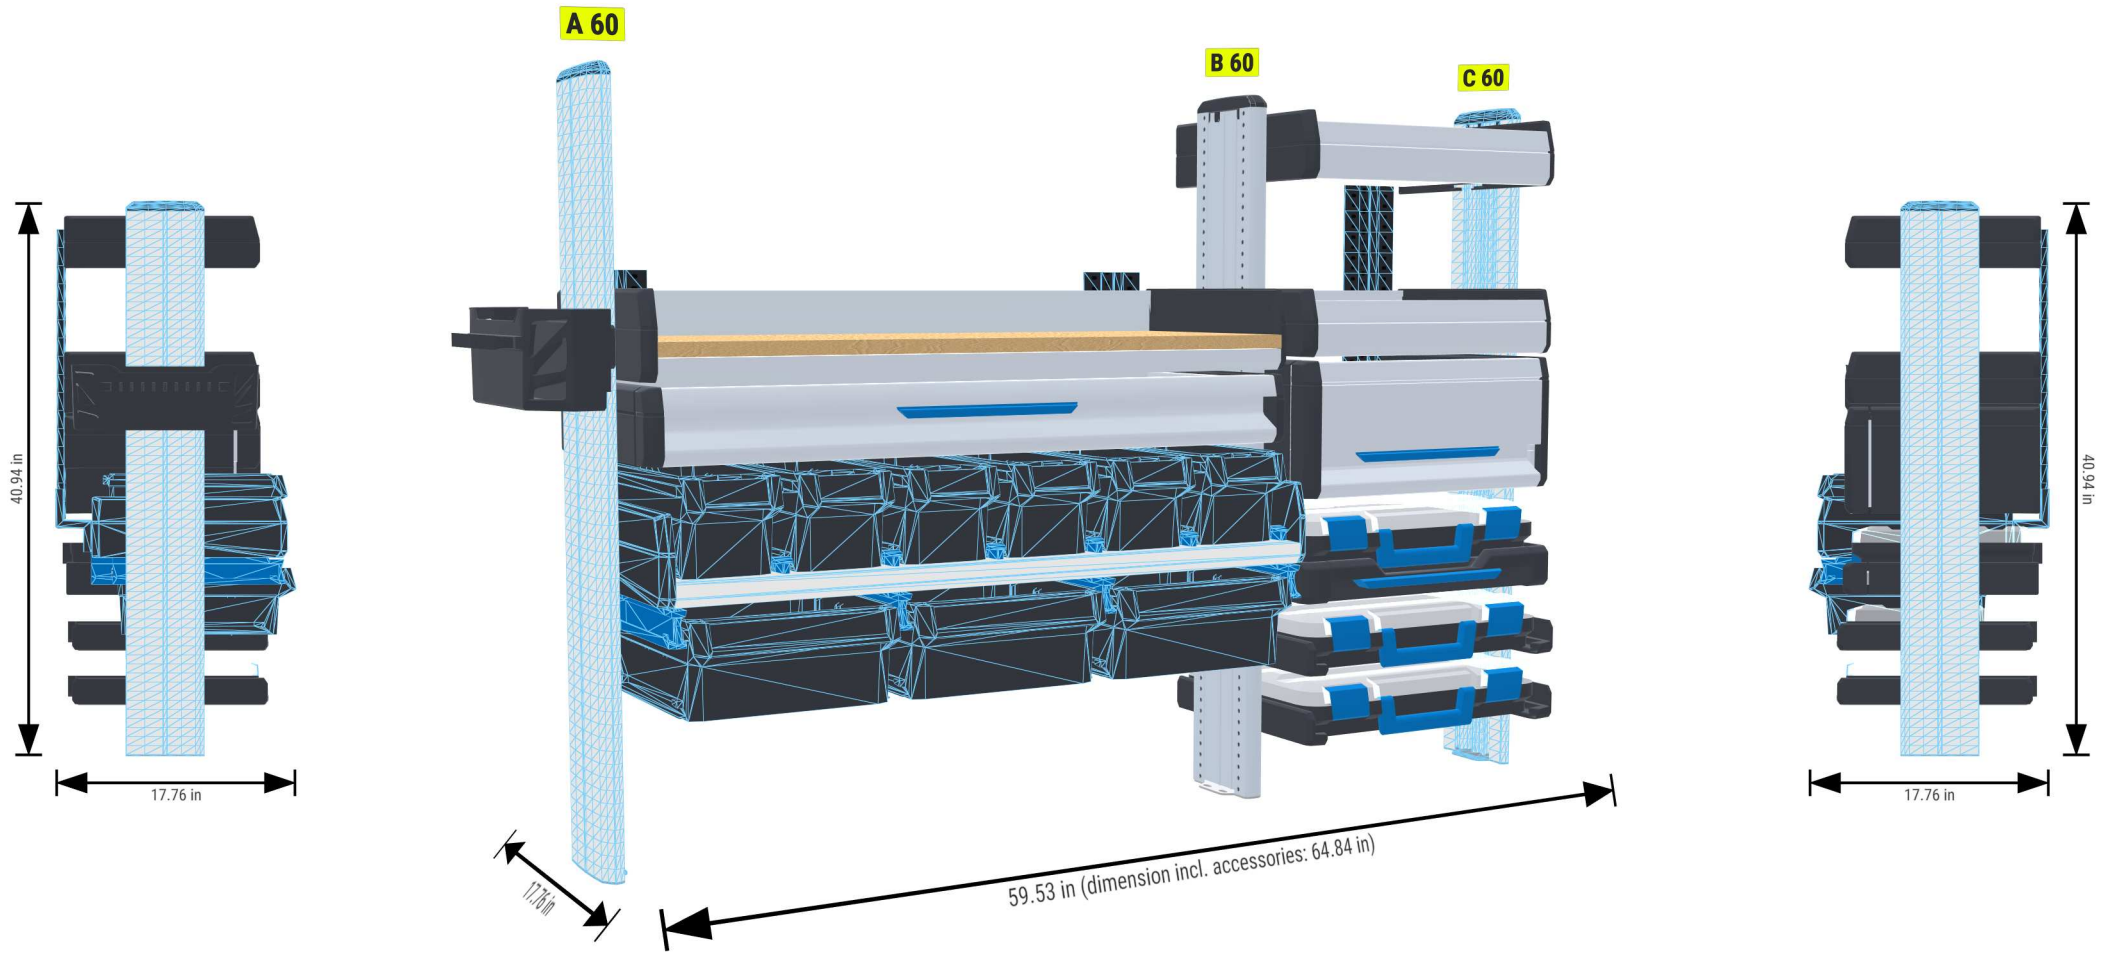

PERSONAL CONFIGURATION

created on 10.04.2024

PLANNING DOCUMENT

Ram Promaster City 2010-2021

Front-wheel drive | on both sides | Hinged door | Long 187" mm

Sortimo[®]

PERSONAL CONFIGURATION

created on 10.04.2024

Driver's side

Passenger's side

PERSONAL CONFIGURATION

created on 10.04.2024

PERSONAL CONFIGURATION

created on 10.04.2024

PERSONAL CONFIGURATION

created on 10.04.2024

Navigation icons: Truck, Car, Trailer, and a menu icon.

A list of all products, details and price information can be found in the quotation or the shopping basket.

Total weight:
84 lb

For questions, further enquiries, changes or orders, please contact your sales consultant or the Customer Service Center.