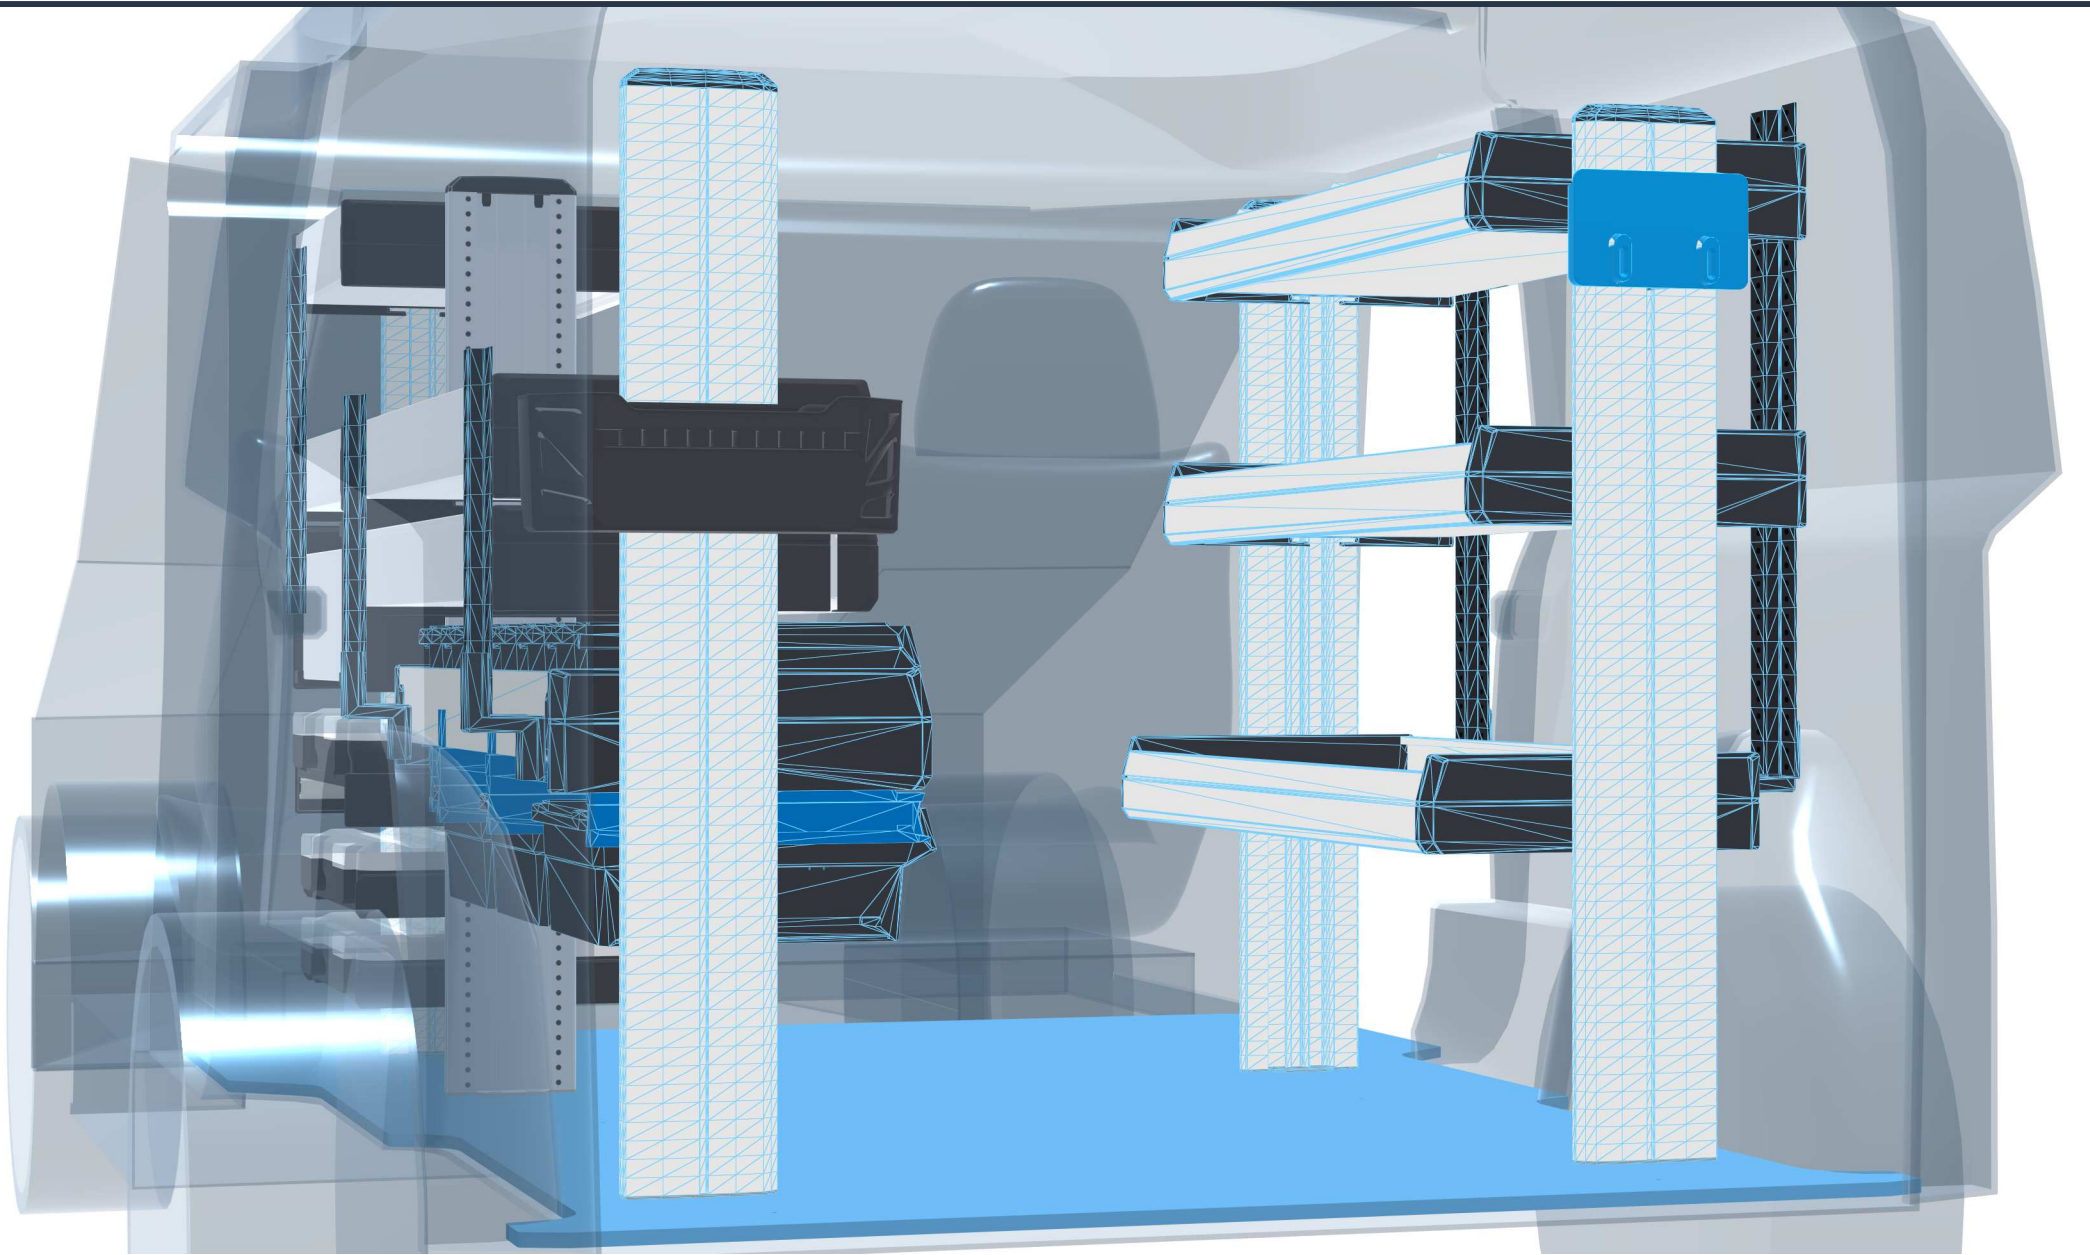

PERSONAL CONFIGURATION

created on 10.04.2024