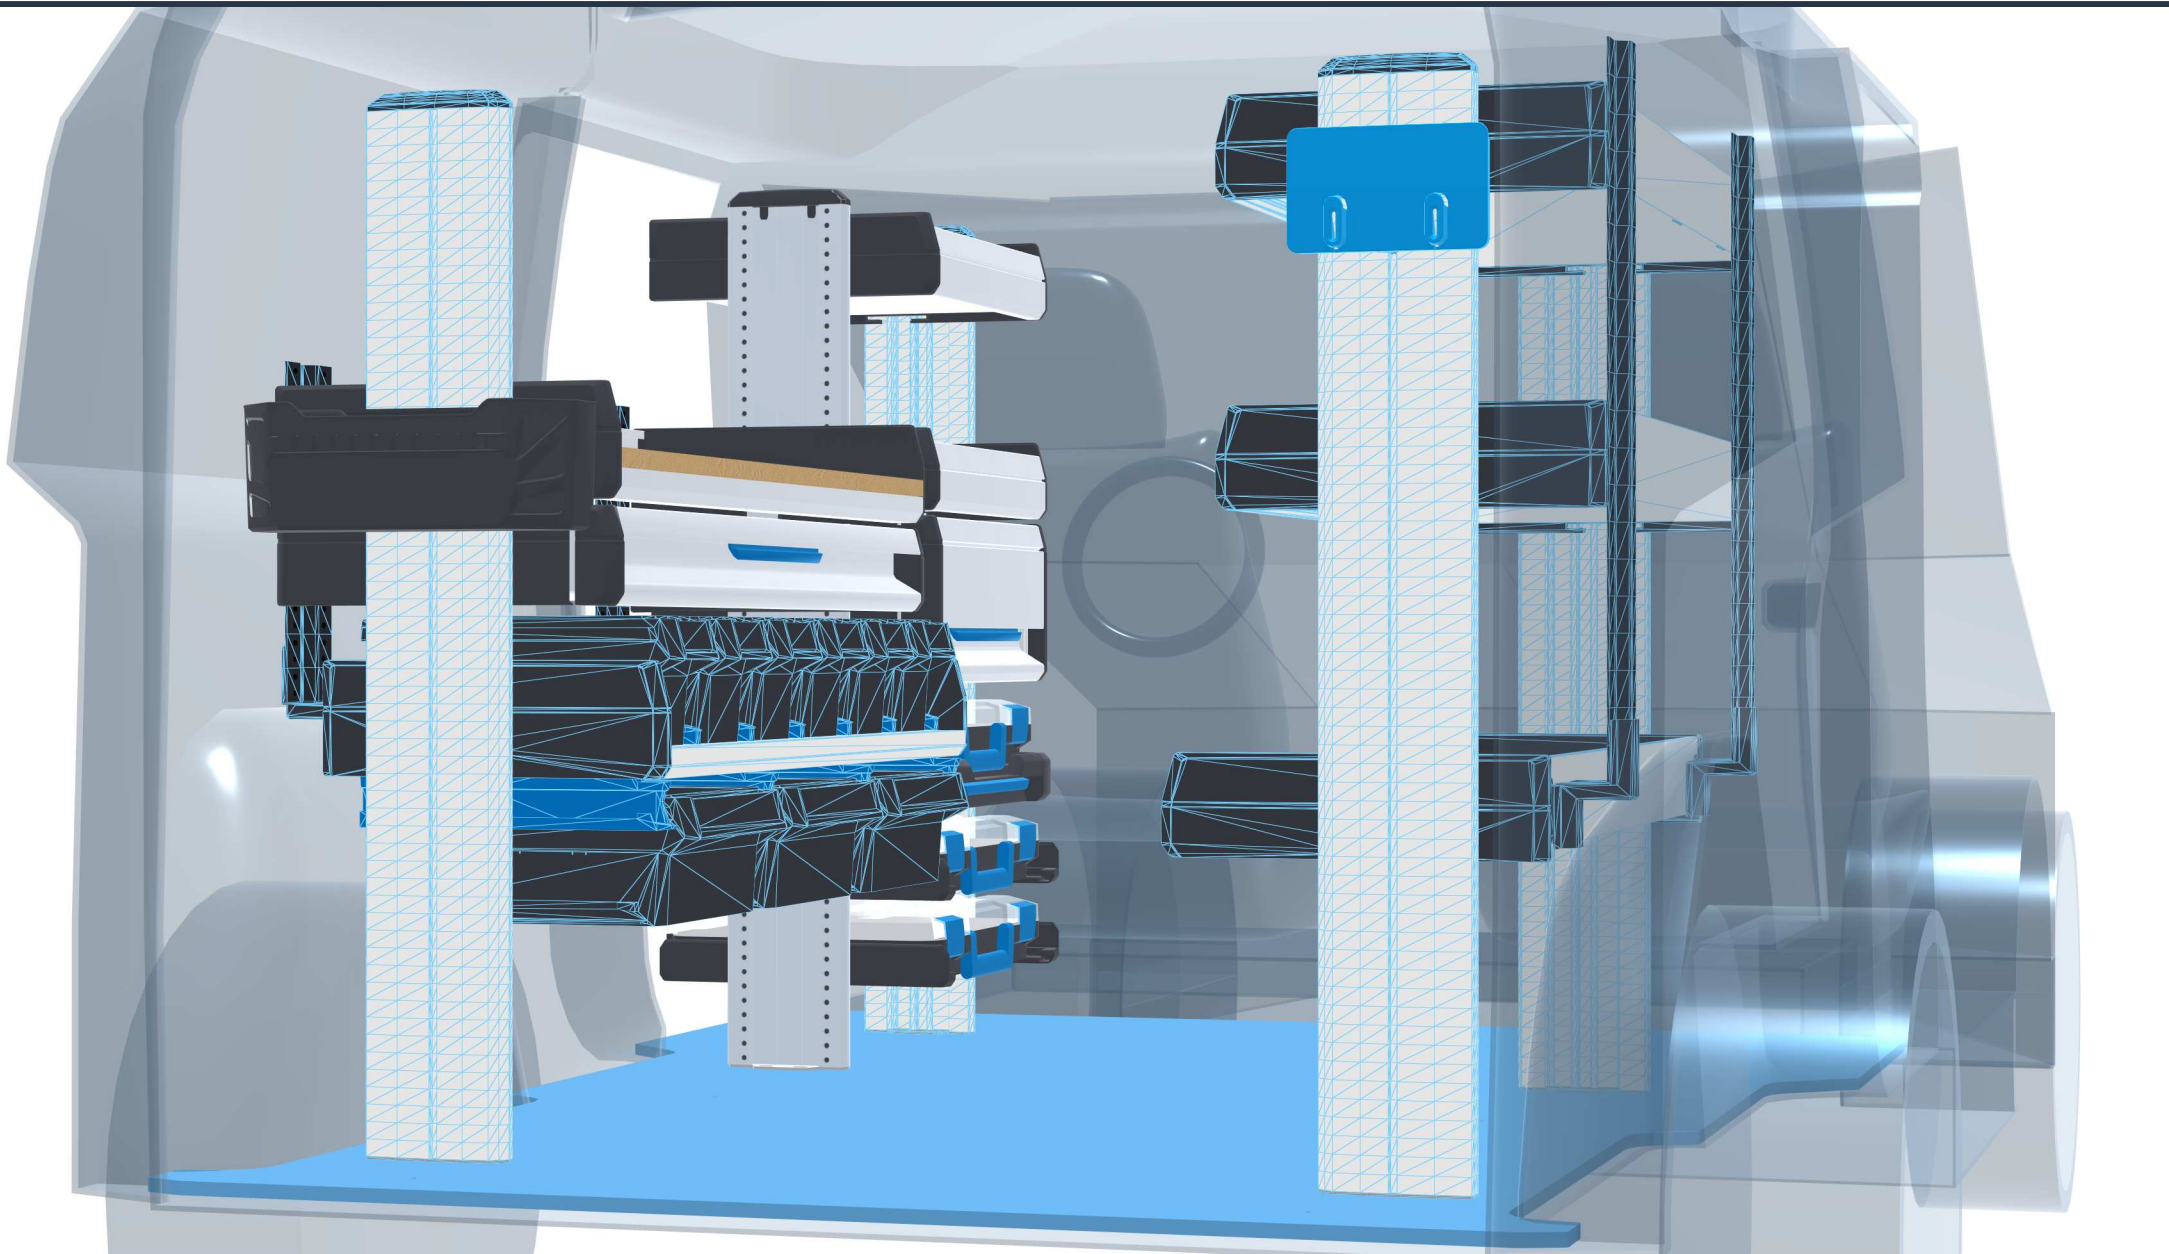

PERSONAL CONFIGURATION

created on 10.04.2024