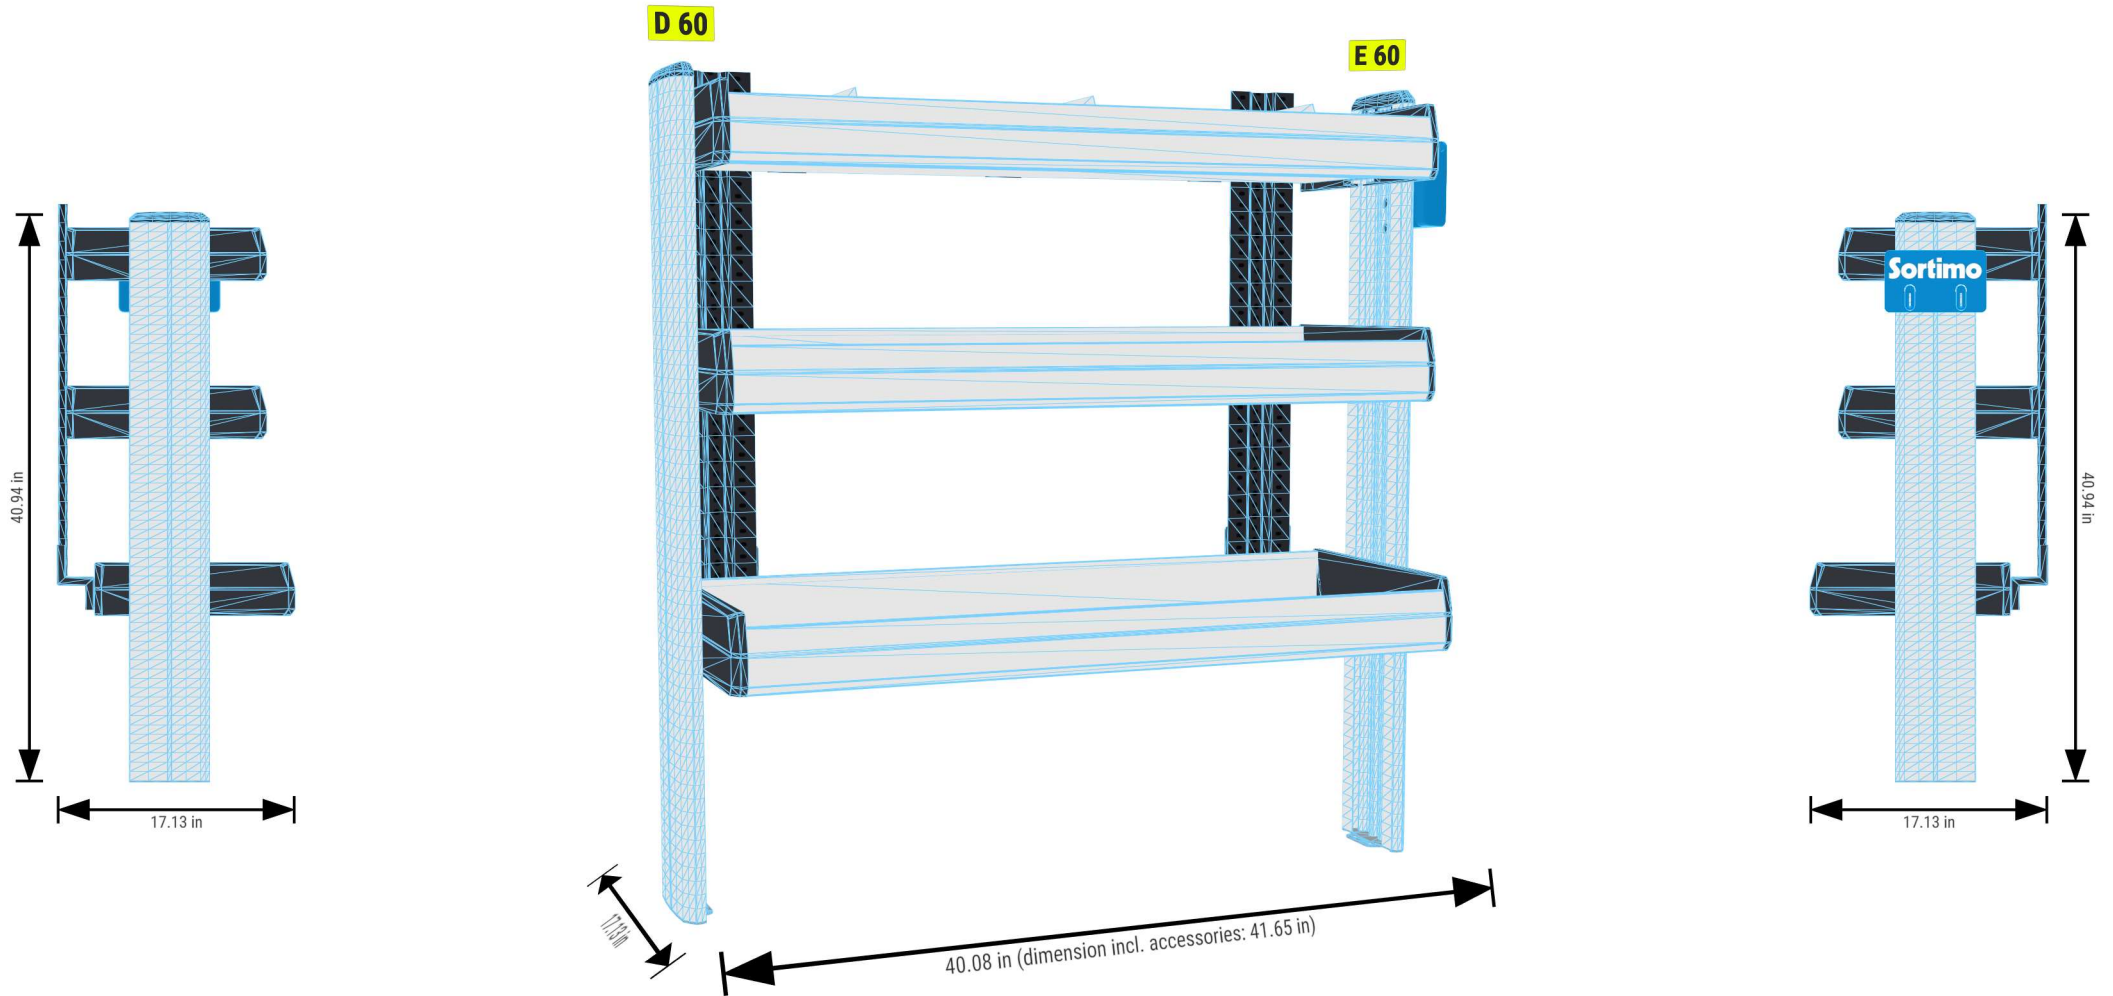

PERSONAL CONFIGURATION

created on 10.04.2024