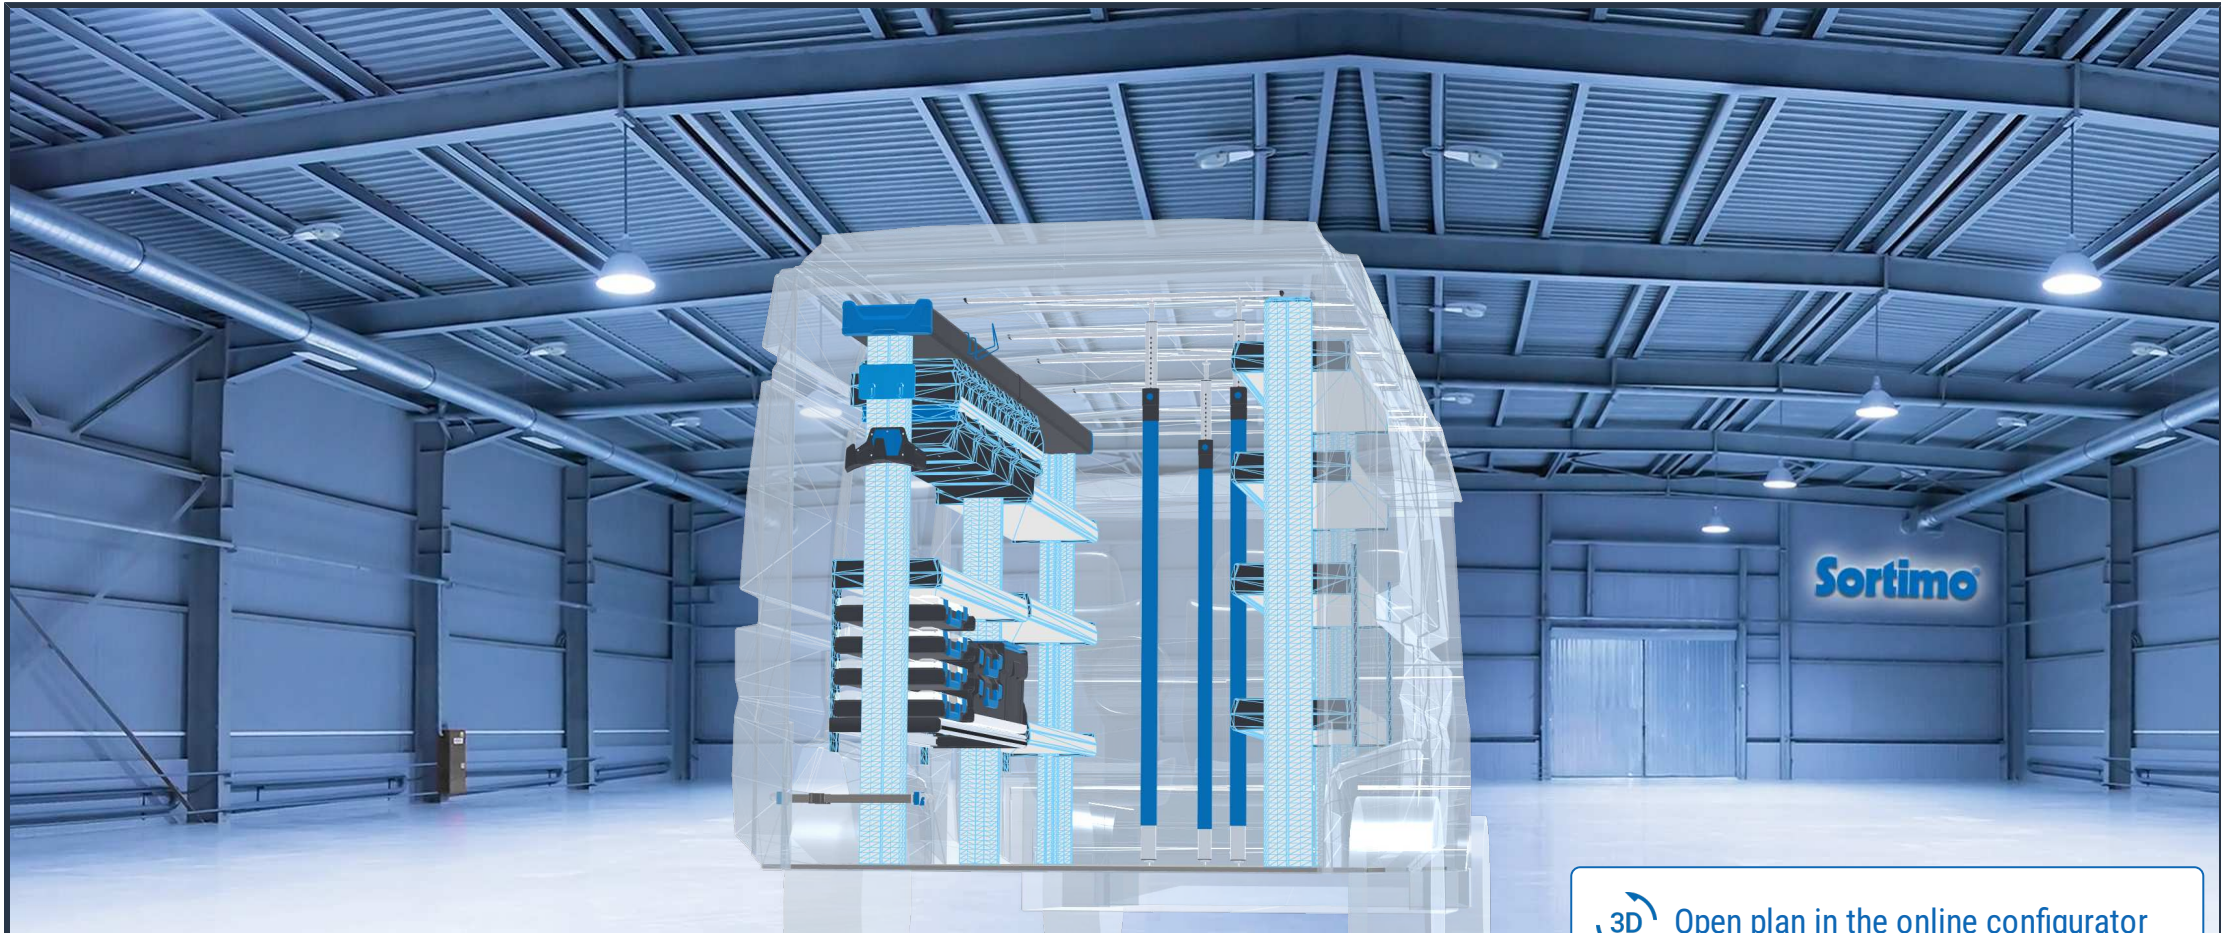

PERSONAL CONFIGURATION

created on 12.04.2024

PLANNING DOCUMENT

 Open plan in the online configurator

Ram ProMaster 2006 / 2021

Front-wheel drive | right | Hinged door | L5 251" mm

Sortimo[®]

PERSONAL CONFIGURATION