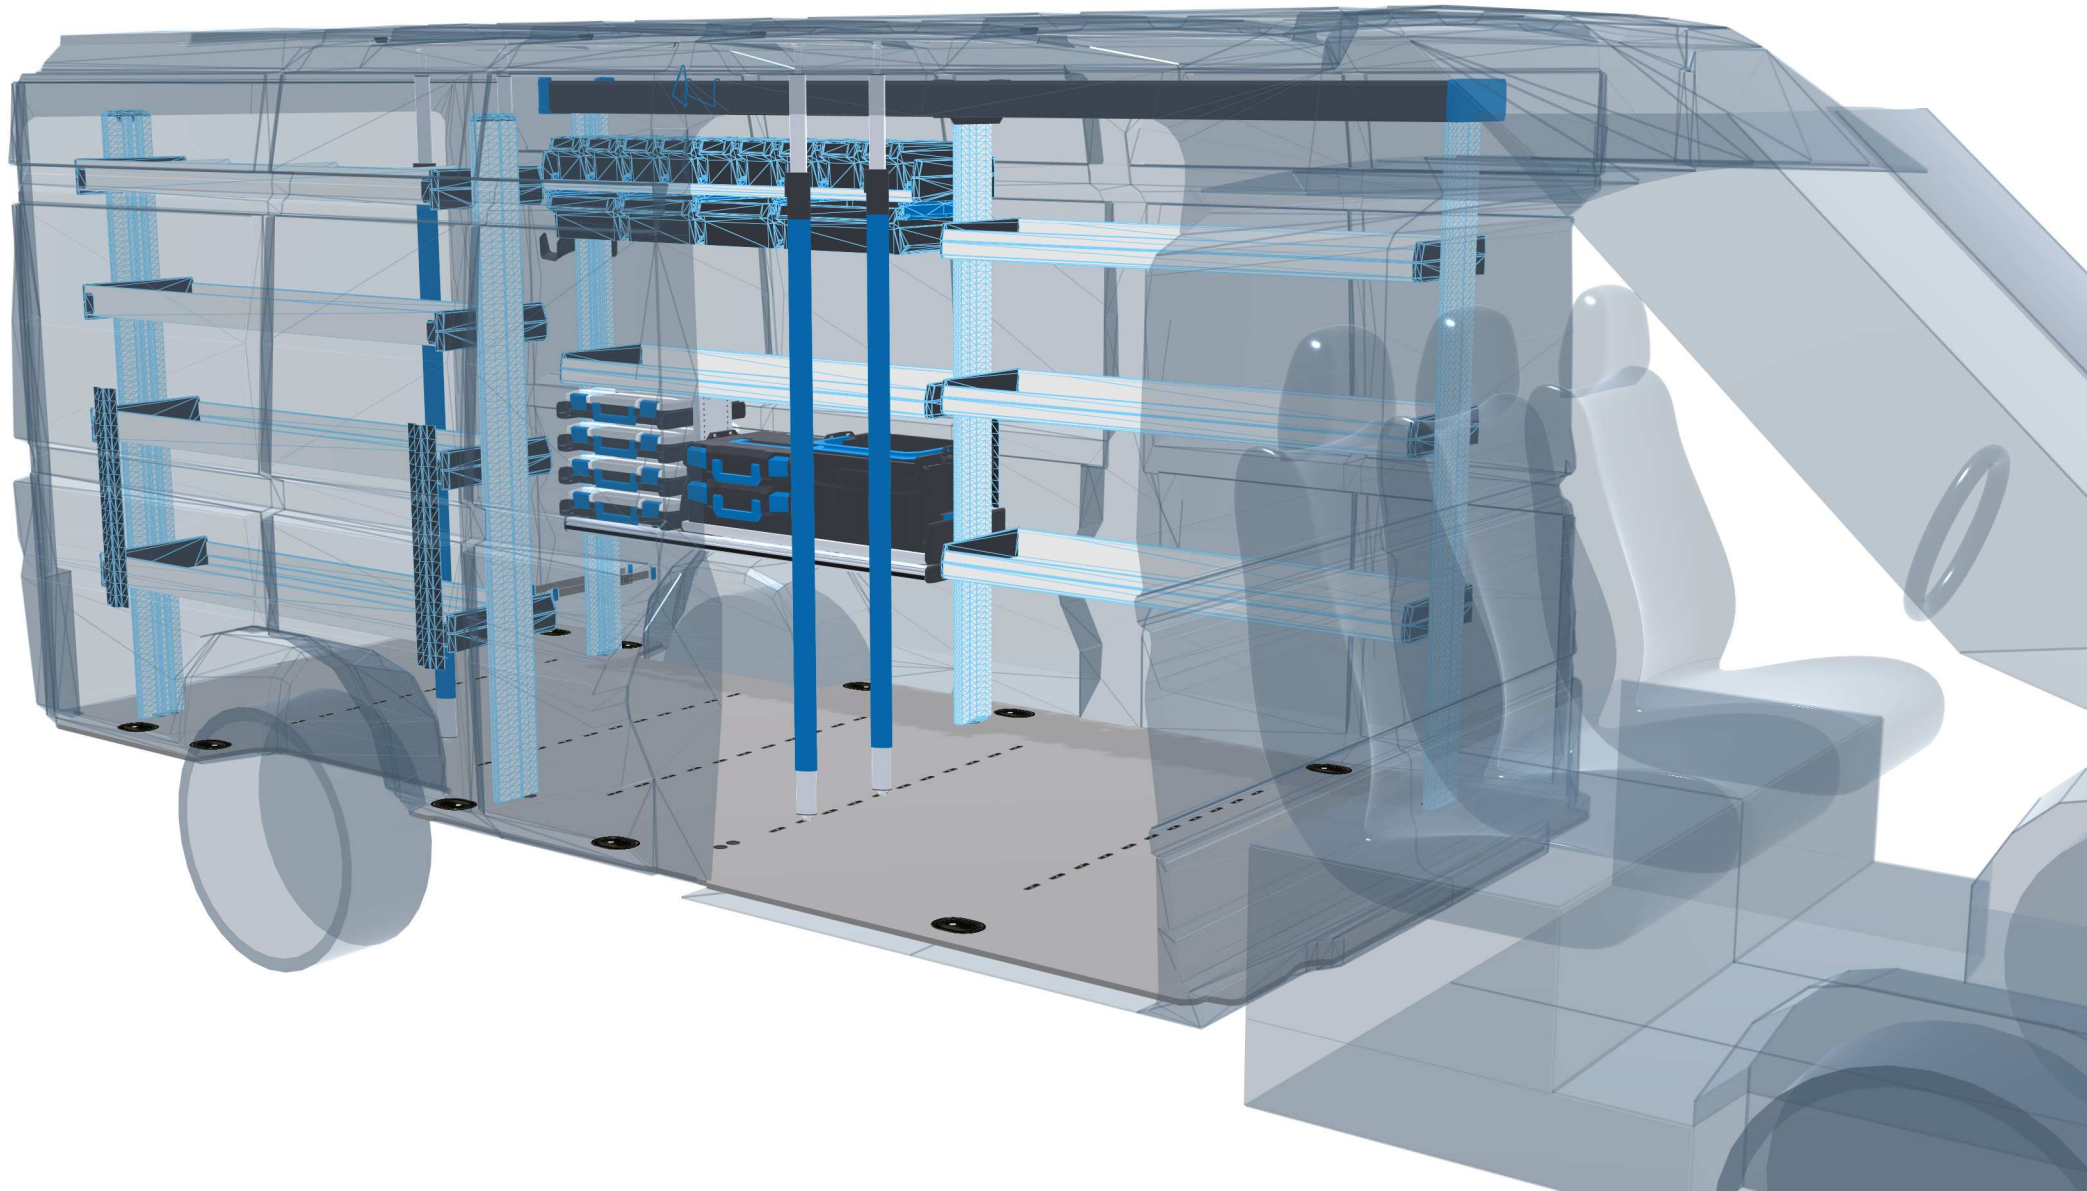

PERSONAL CONFIGURATION

created on 12.04.2024