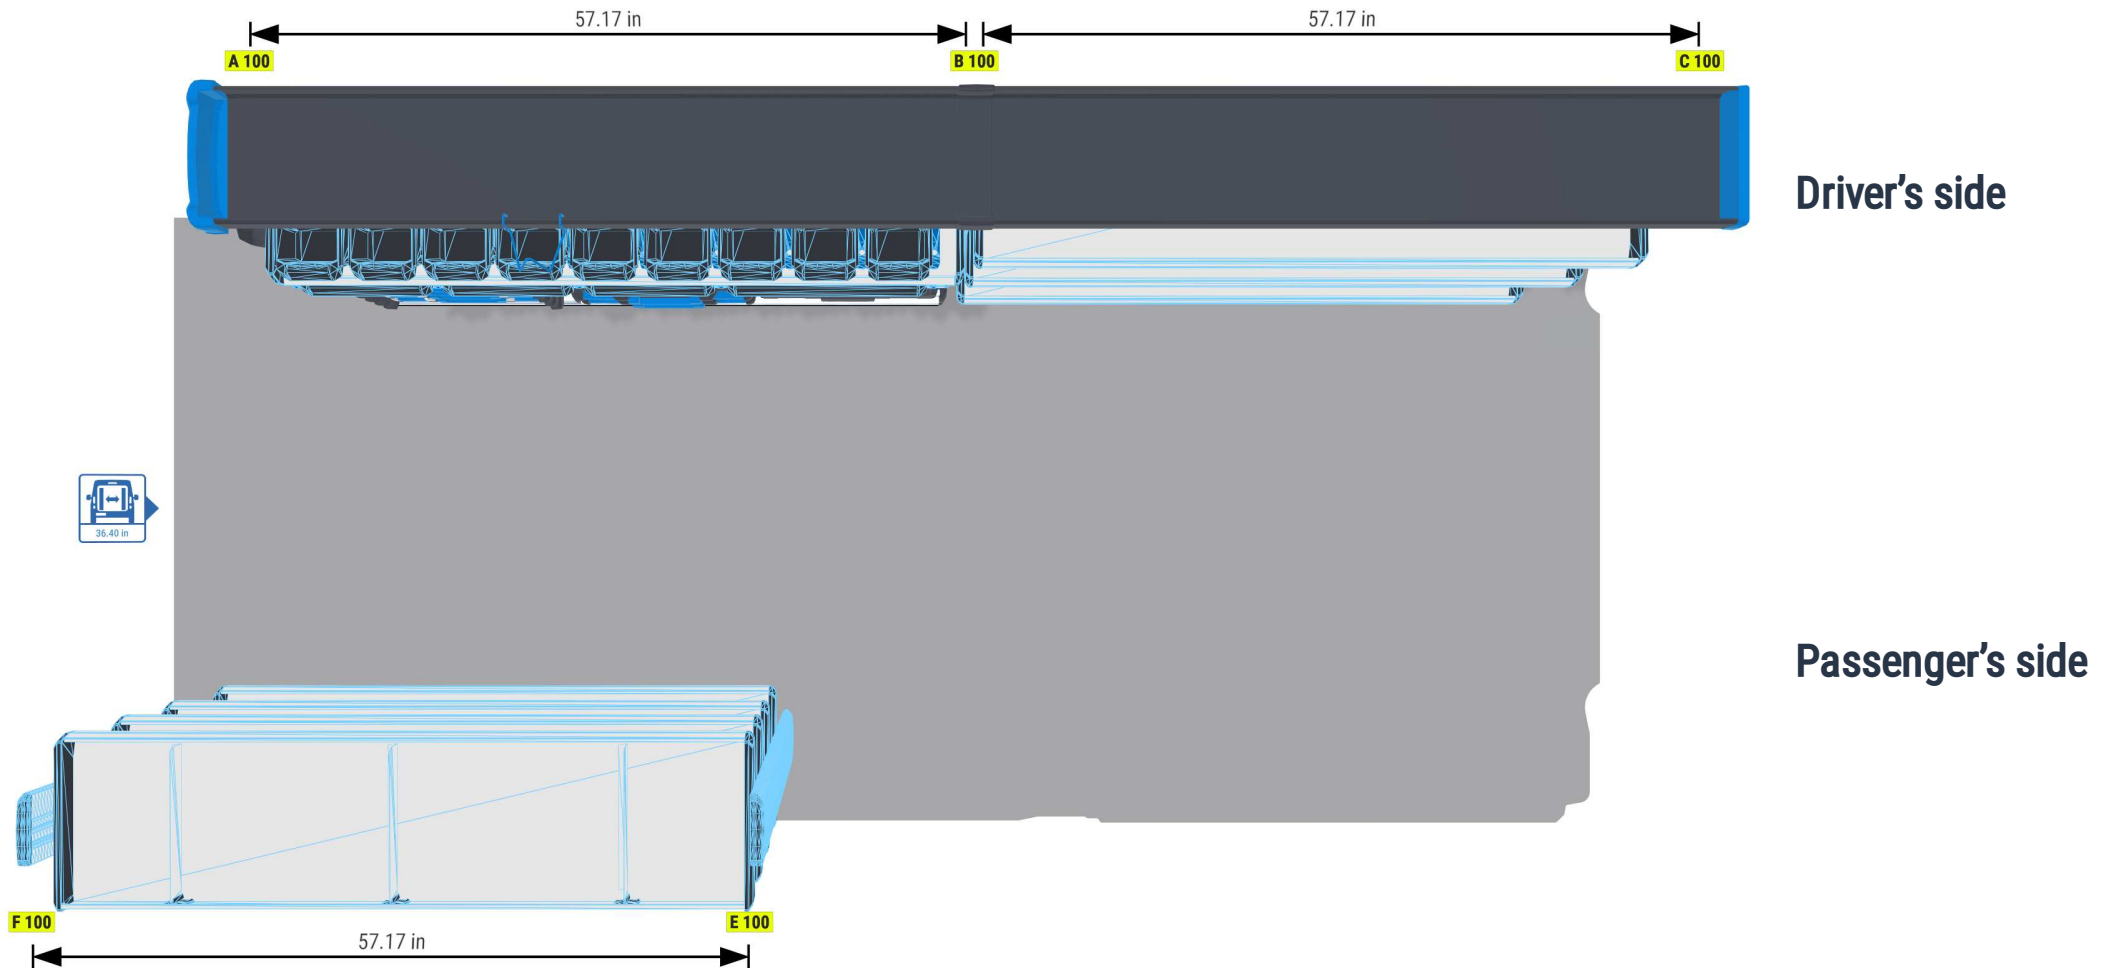

PERSONAL CONFIGURATION

created on 12.04.2024