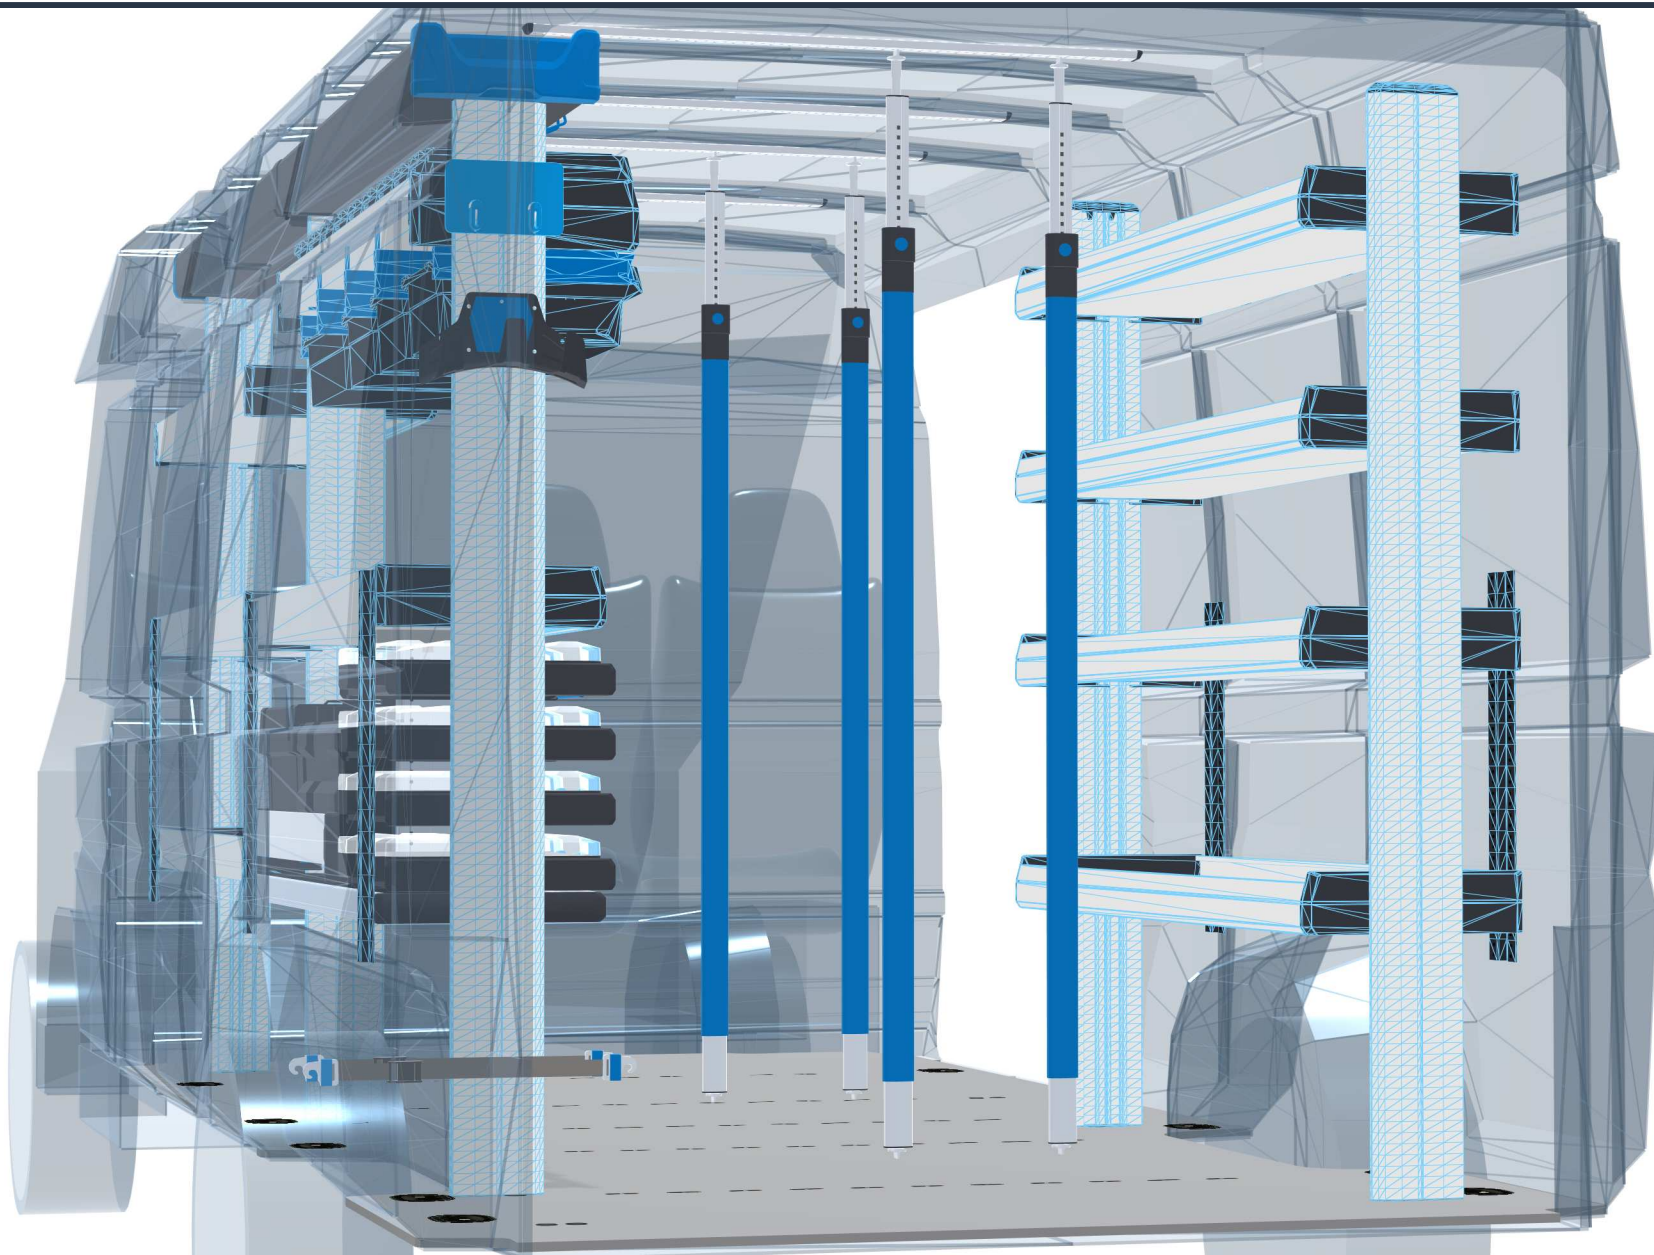

PERSONAL CONFIGURATION

created on 12.04.2024