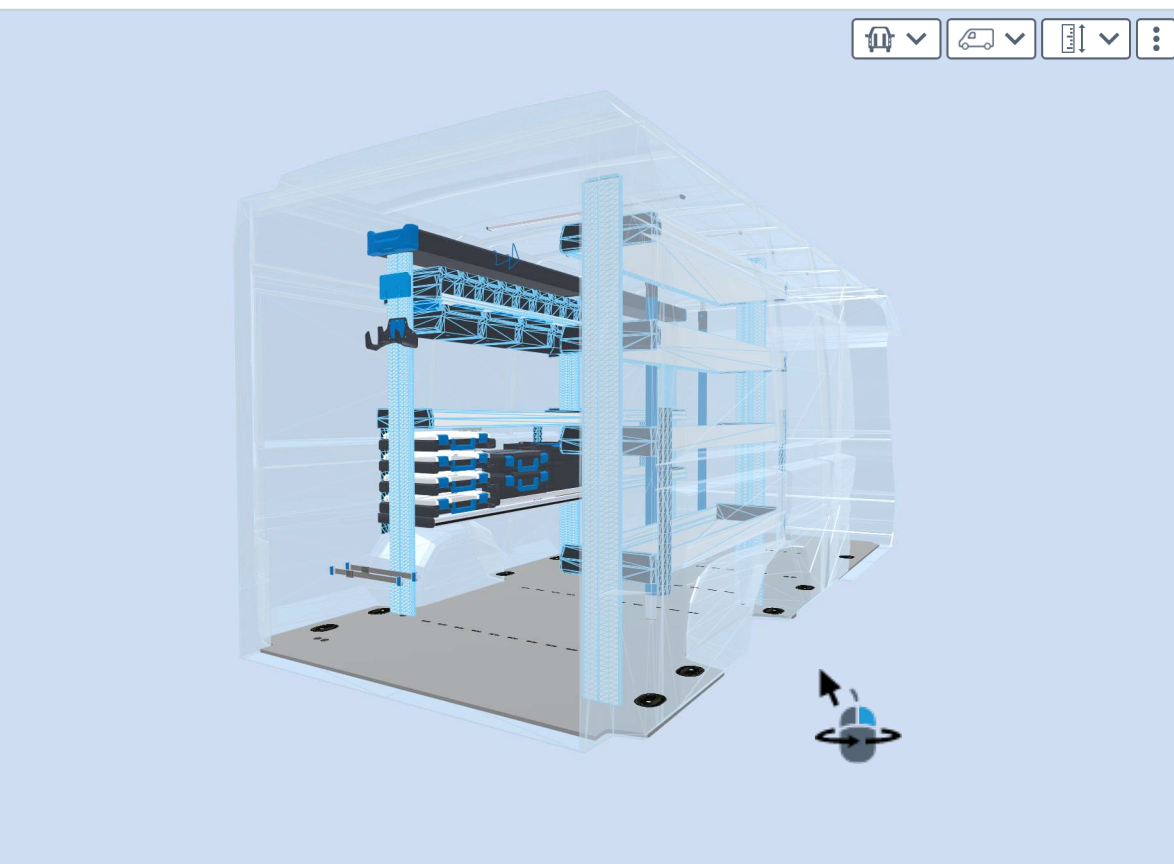

PERSONAL CONFIGURATION

created on 12.04.2024

Sortimo near you

Sign in

Shopping cart

[Products](#) | [Support](#) | [Company](#) | [Contact](#) | [Blog](#)

Home > Configurator

- **Eco**
- 1
  Cargo Space
- 2
  Configuration
- 3
  Accessories
- 4
  Overview

A list of all products, details and price information can be found in the quotation or the shopping basket.

Total weight including floor:
205 lb

For questions, further enquiries, changes or orders, please contact your sales consultant or the Customer Service Center.

[Sortimo Contact >](#)

Open plan in the online configurator

To ensure the configurator works properly, you should open it on your desktop PC or laptop and in Google Chrome, Safari or Firefox.