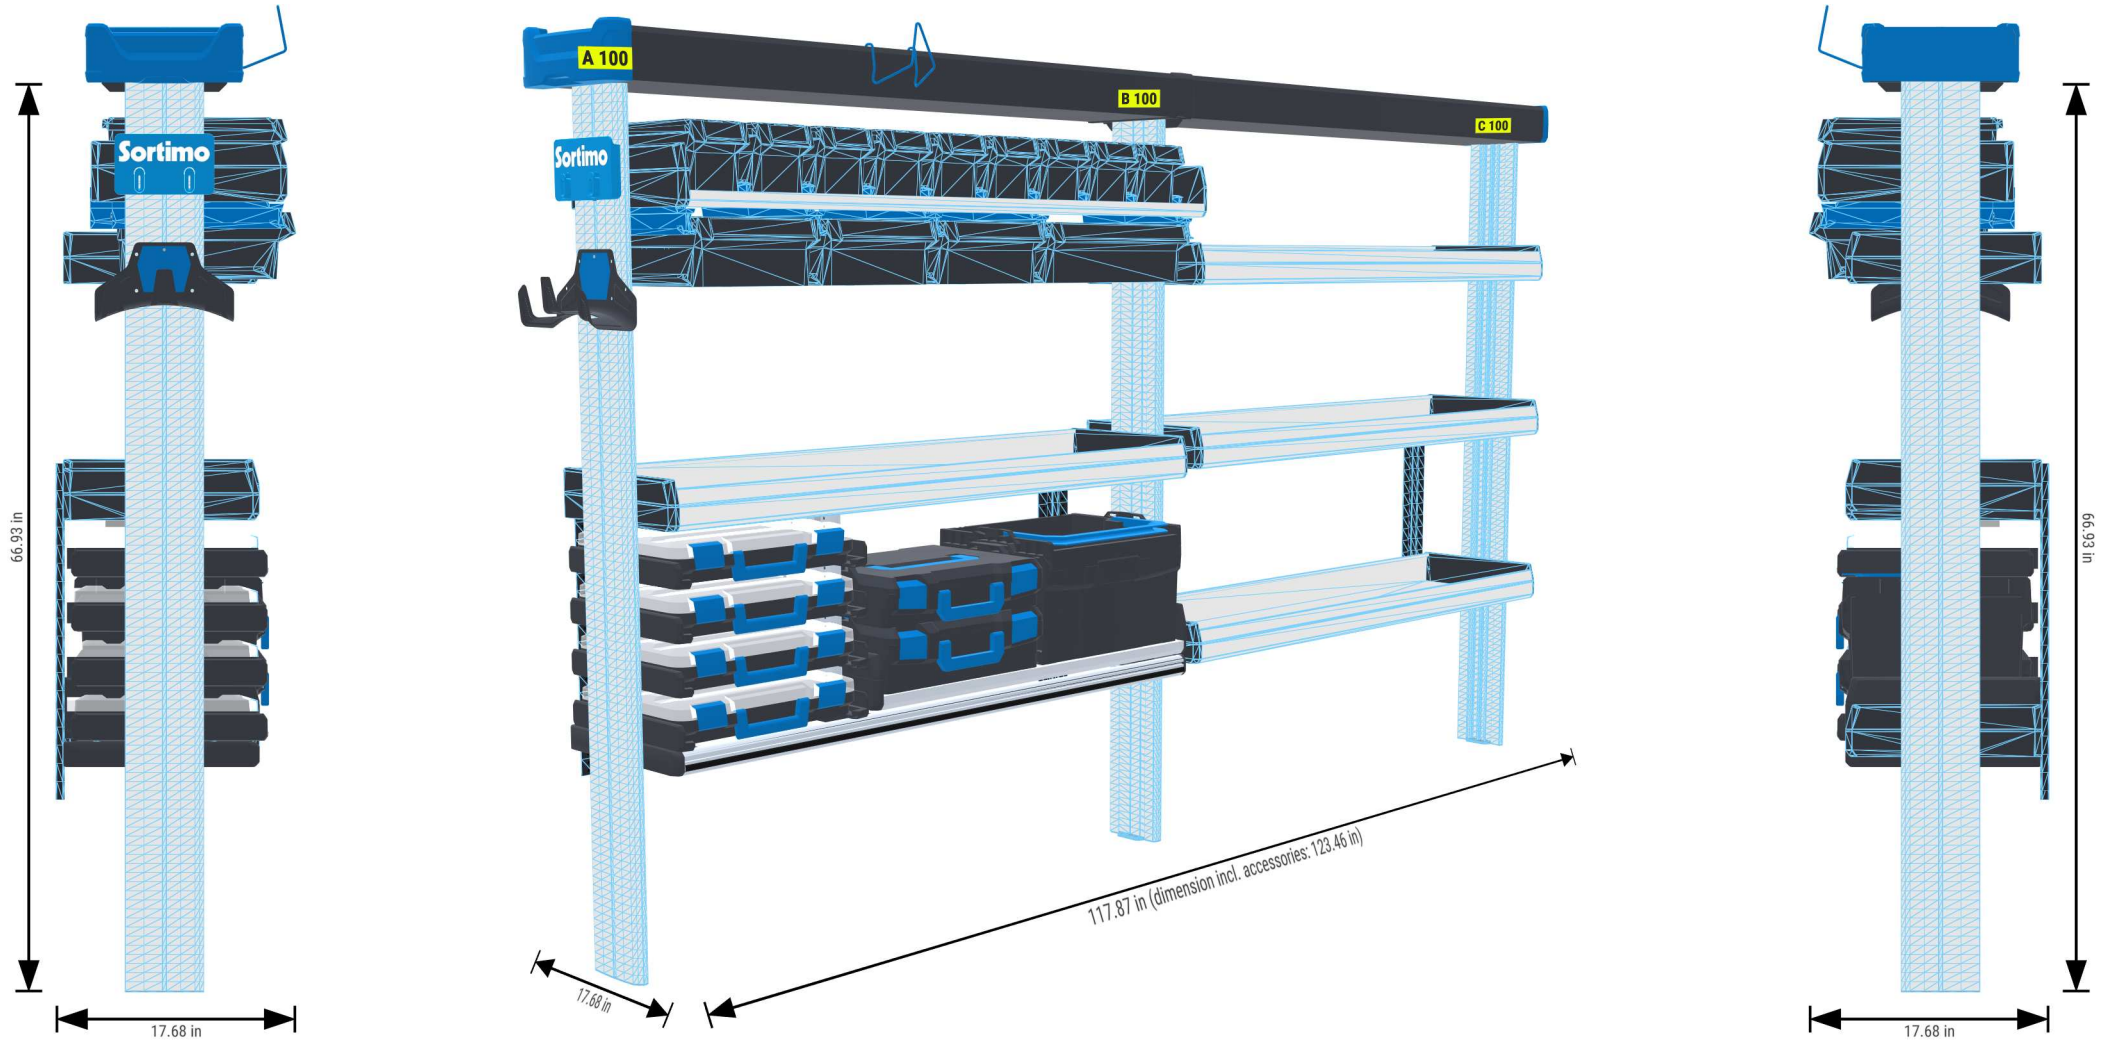

PERSONAL CONFIGURATION

created on 12.04.2024