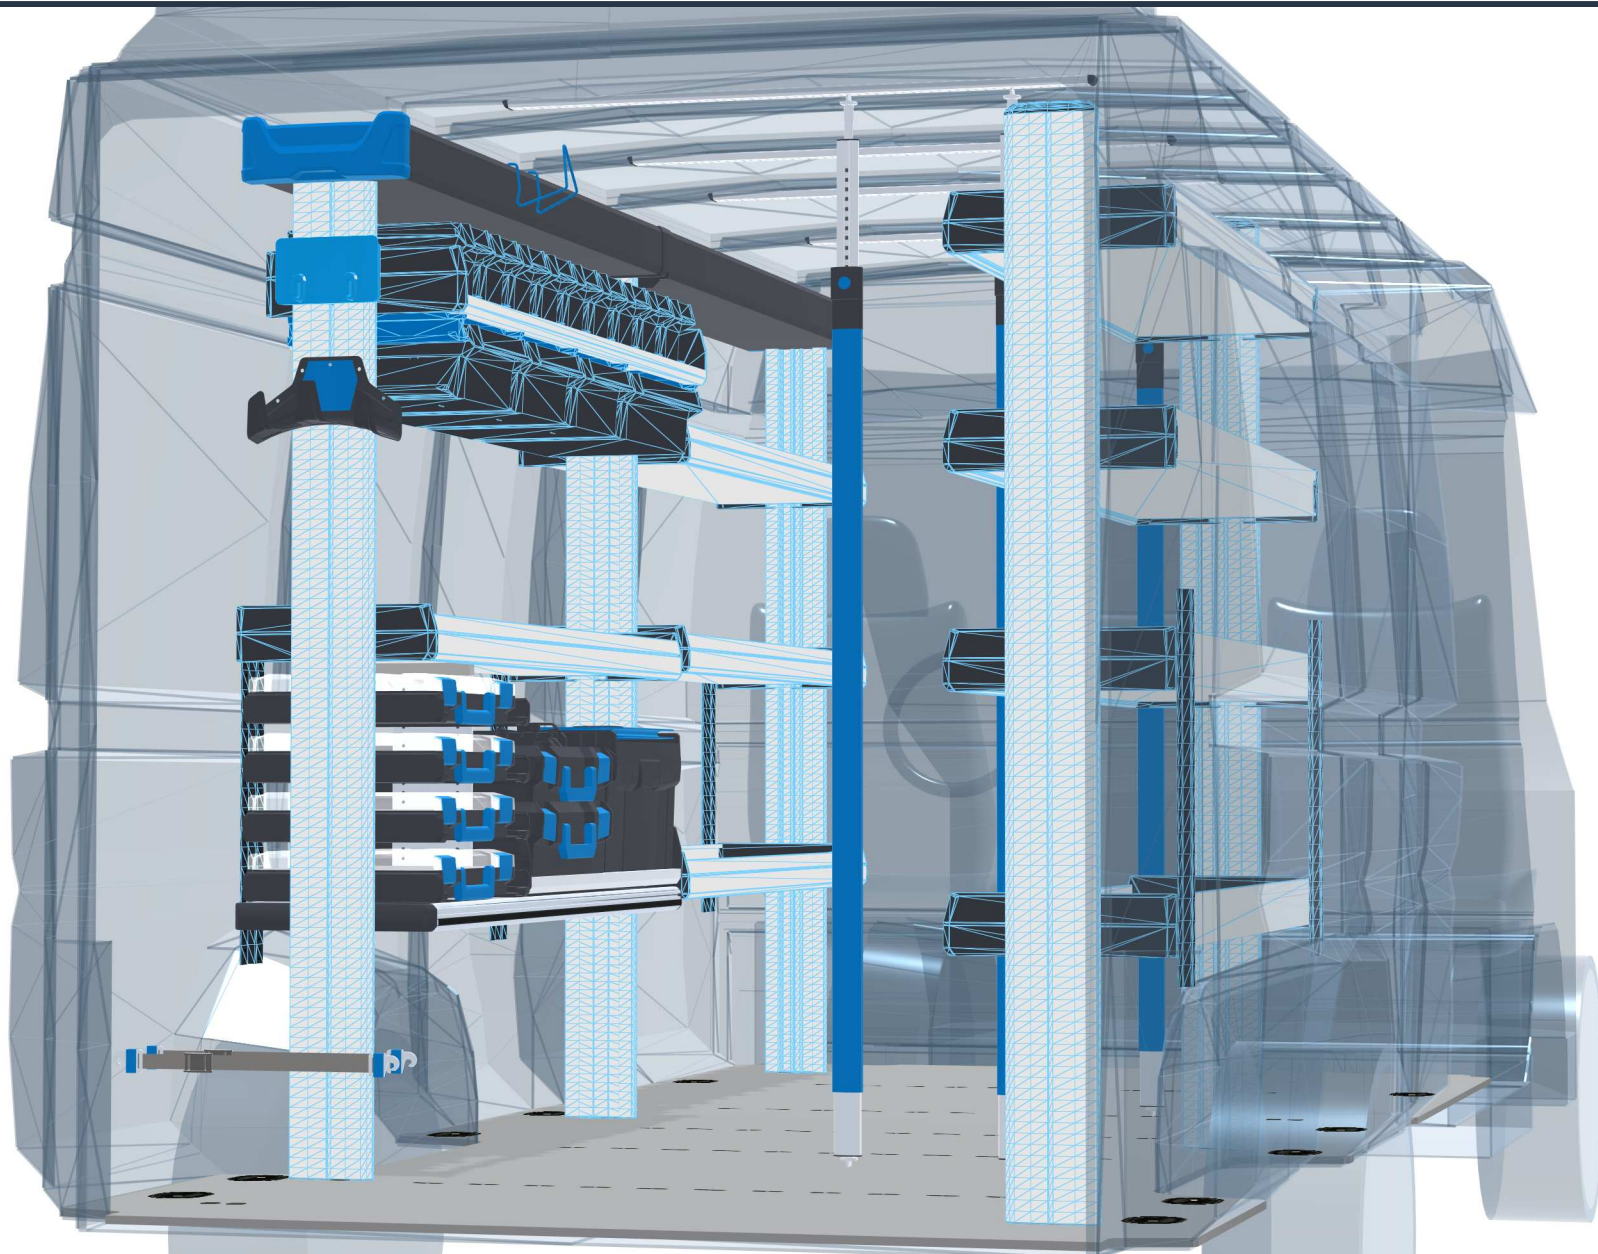

PERSONAL CONFIGURATION

created on 12.04.2024