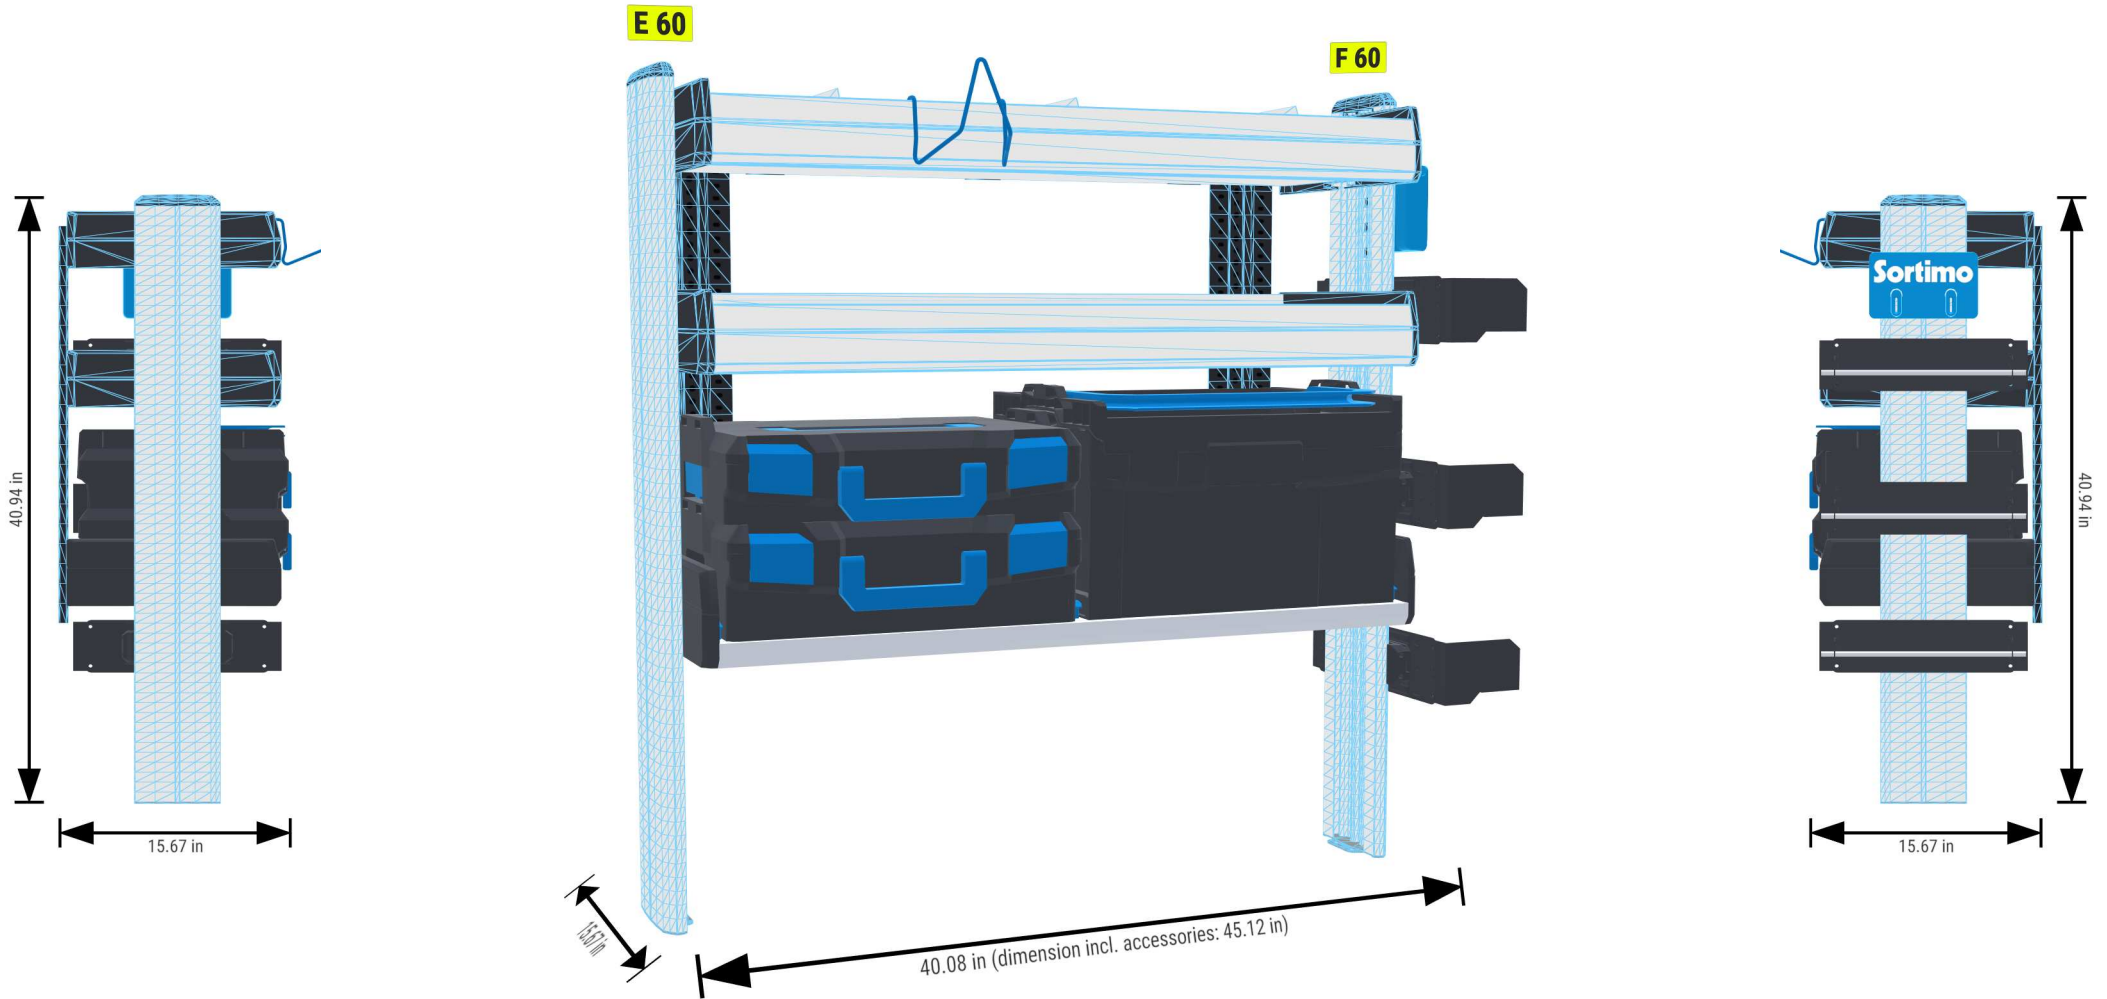

PERSONAL CONFIGURATION

created on 12.04.2024