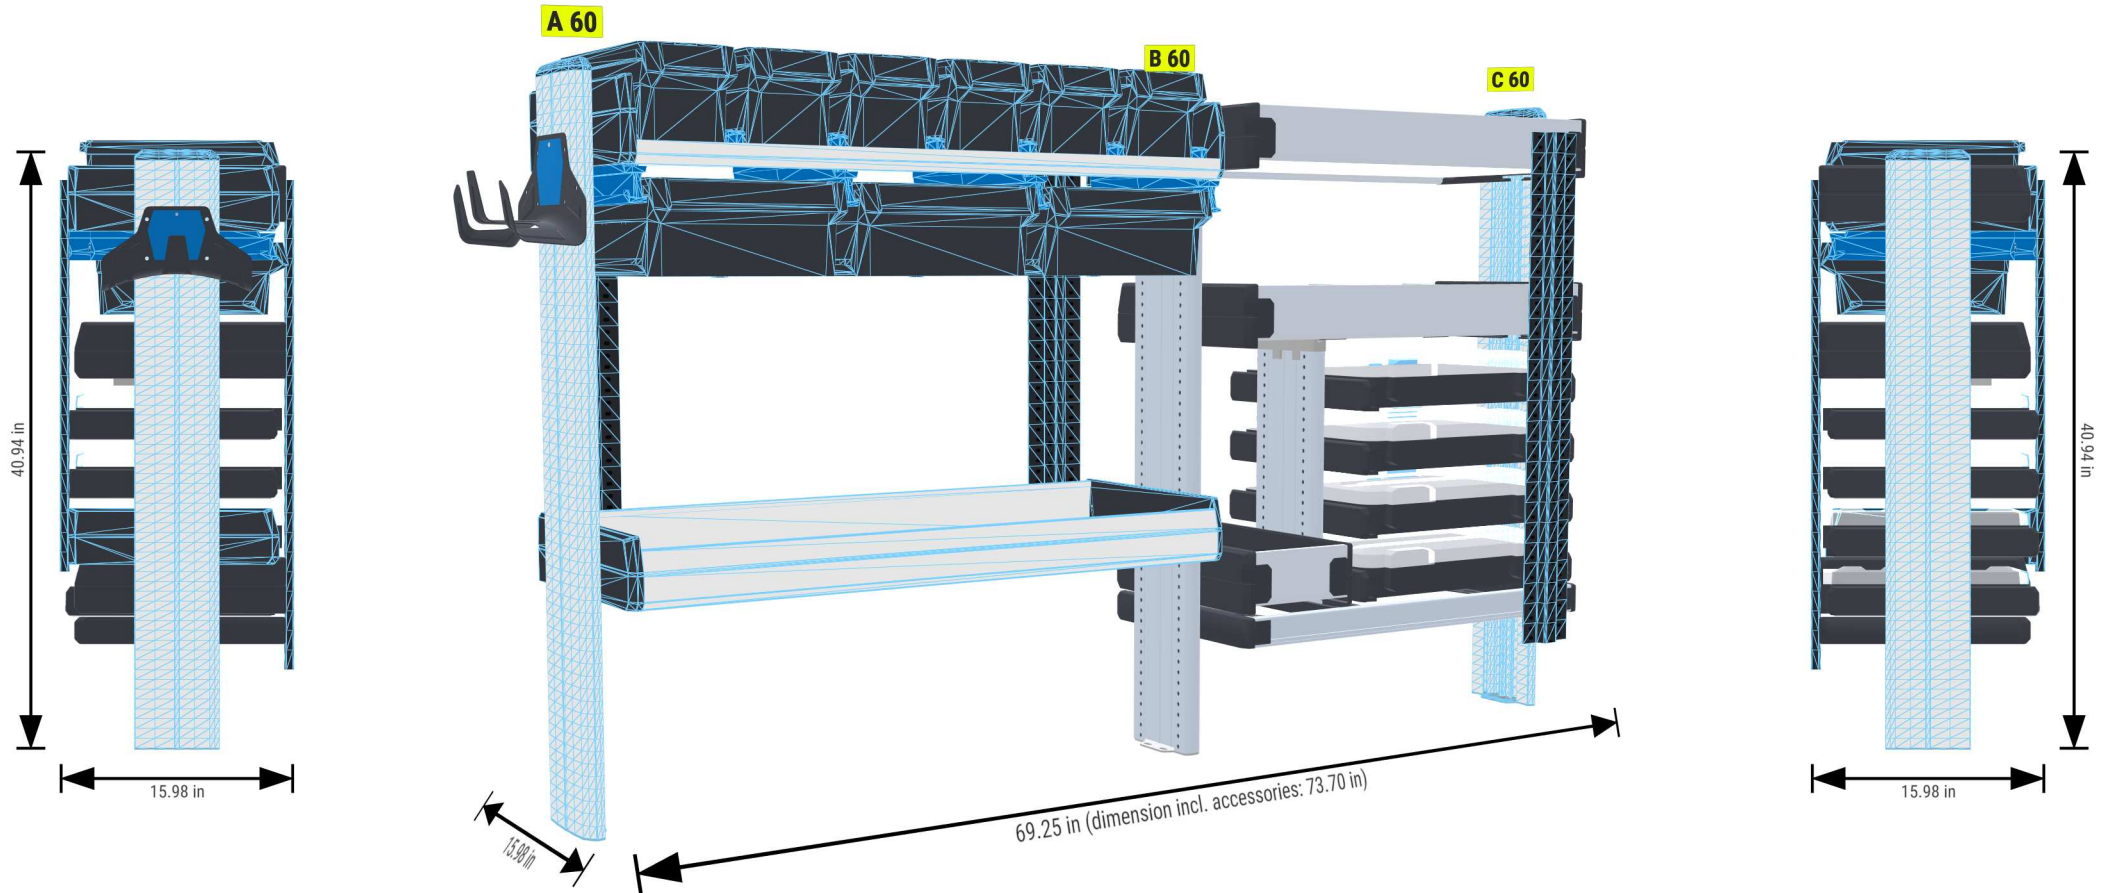

PERSONAL CONFIGURATION

created on 12.04.2024