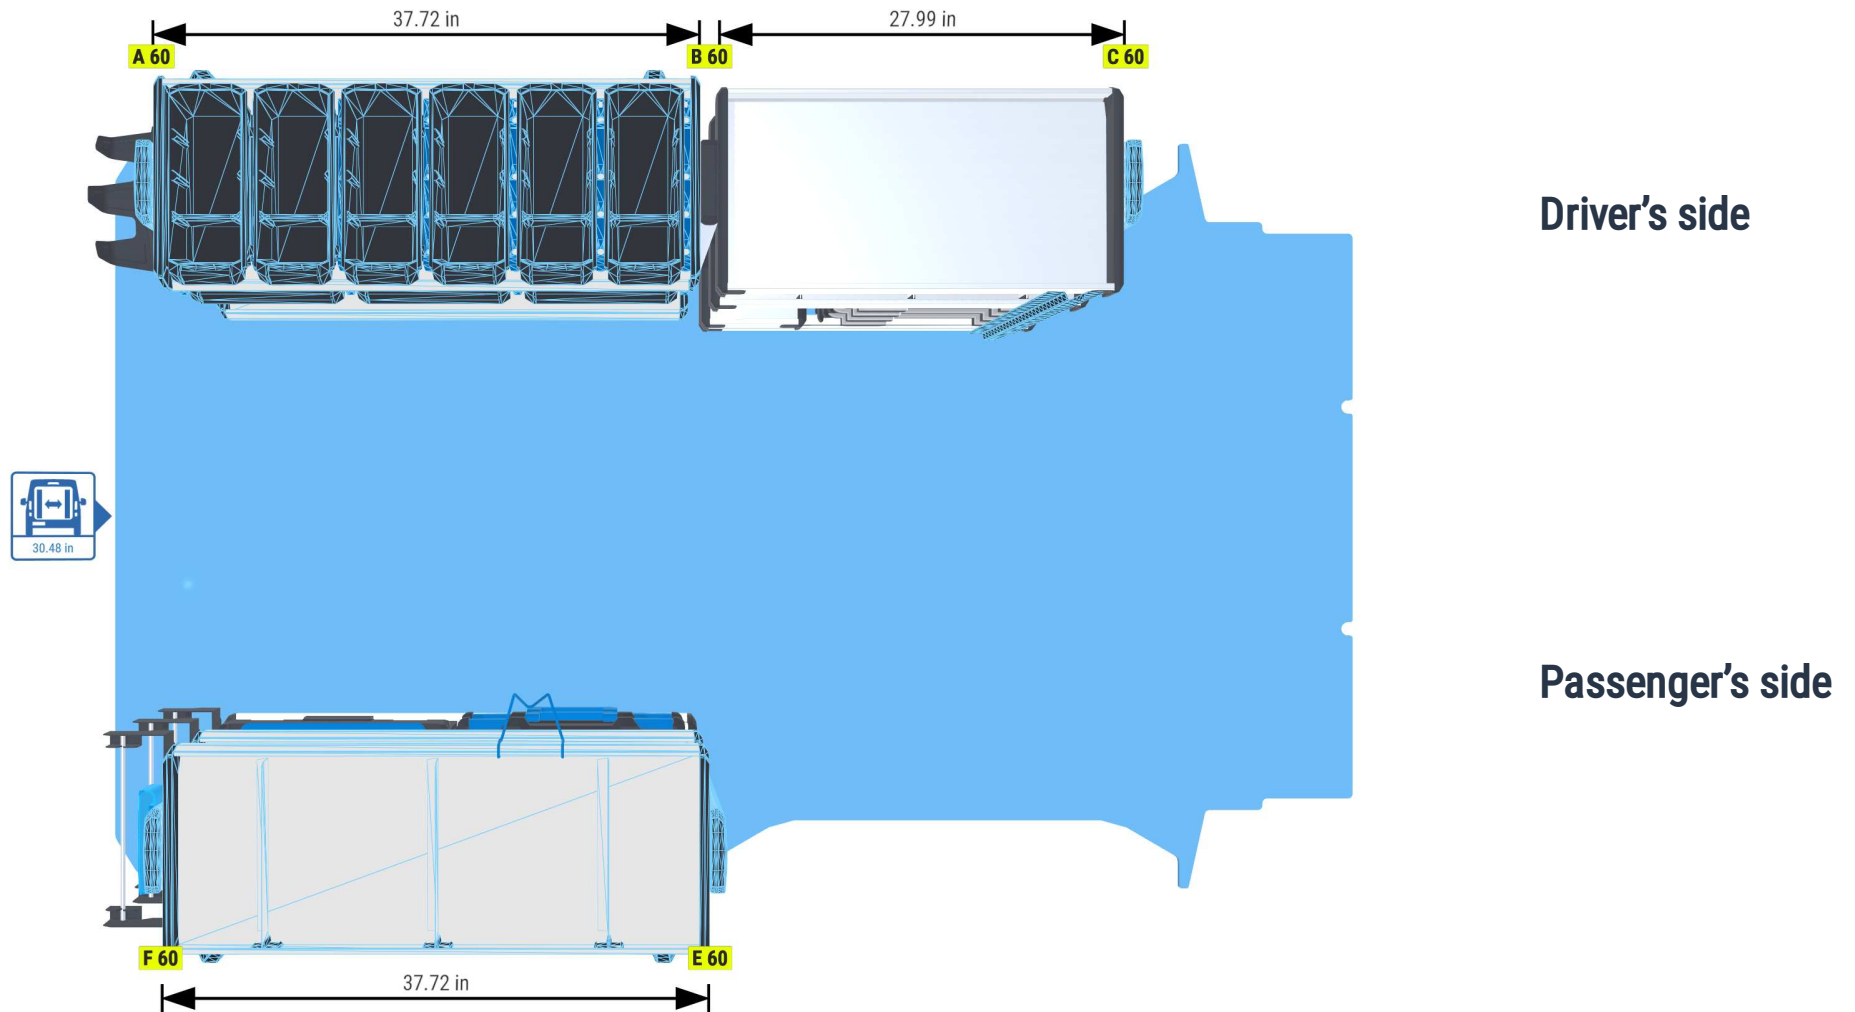

PERSONAL CONFIGURATION

created on 12.04.2024