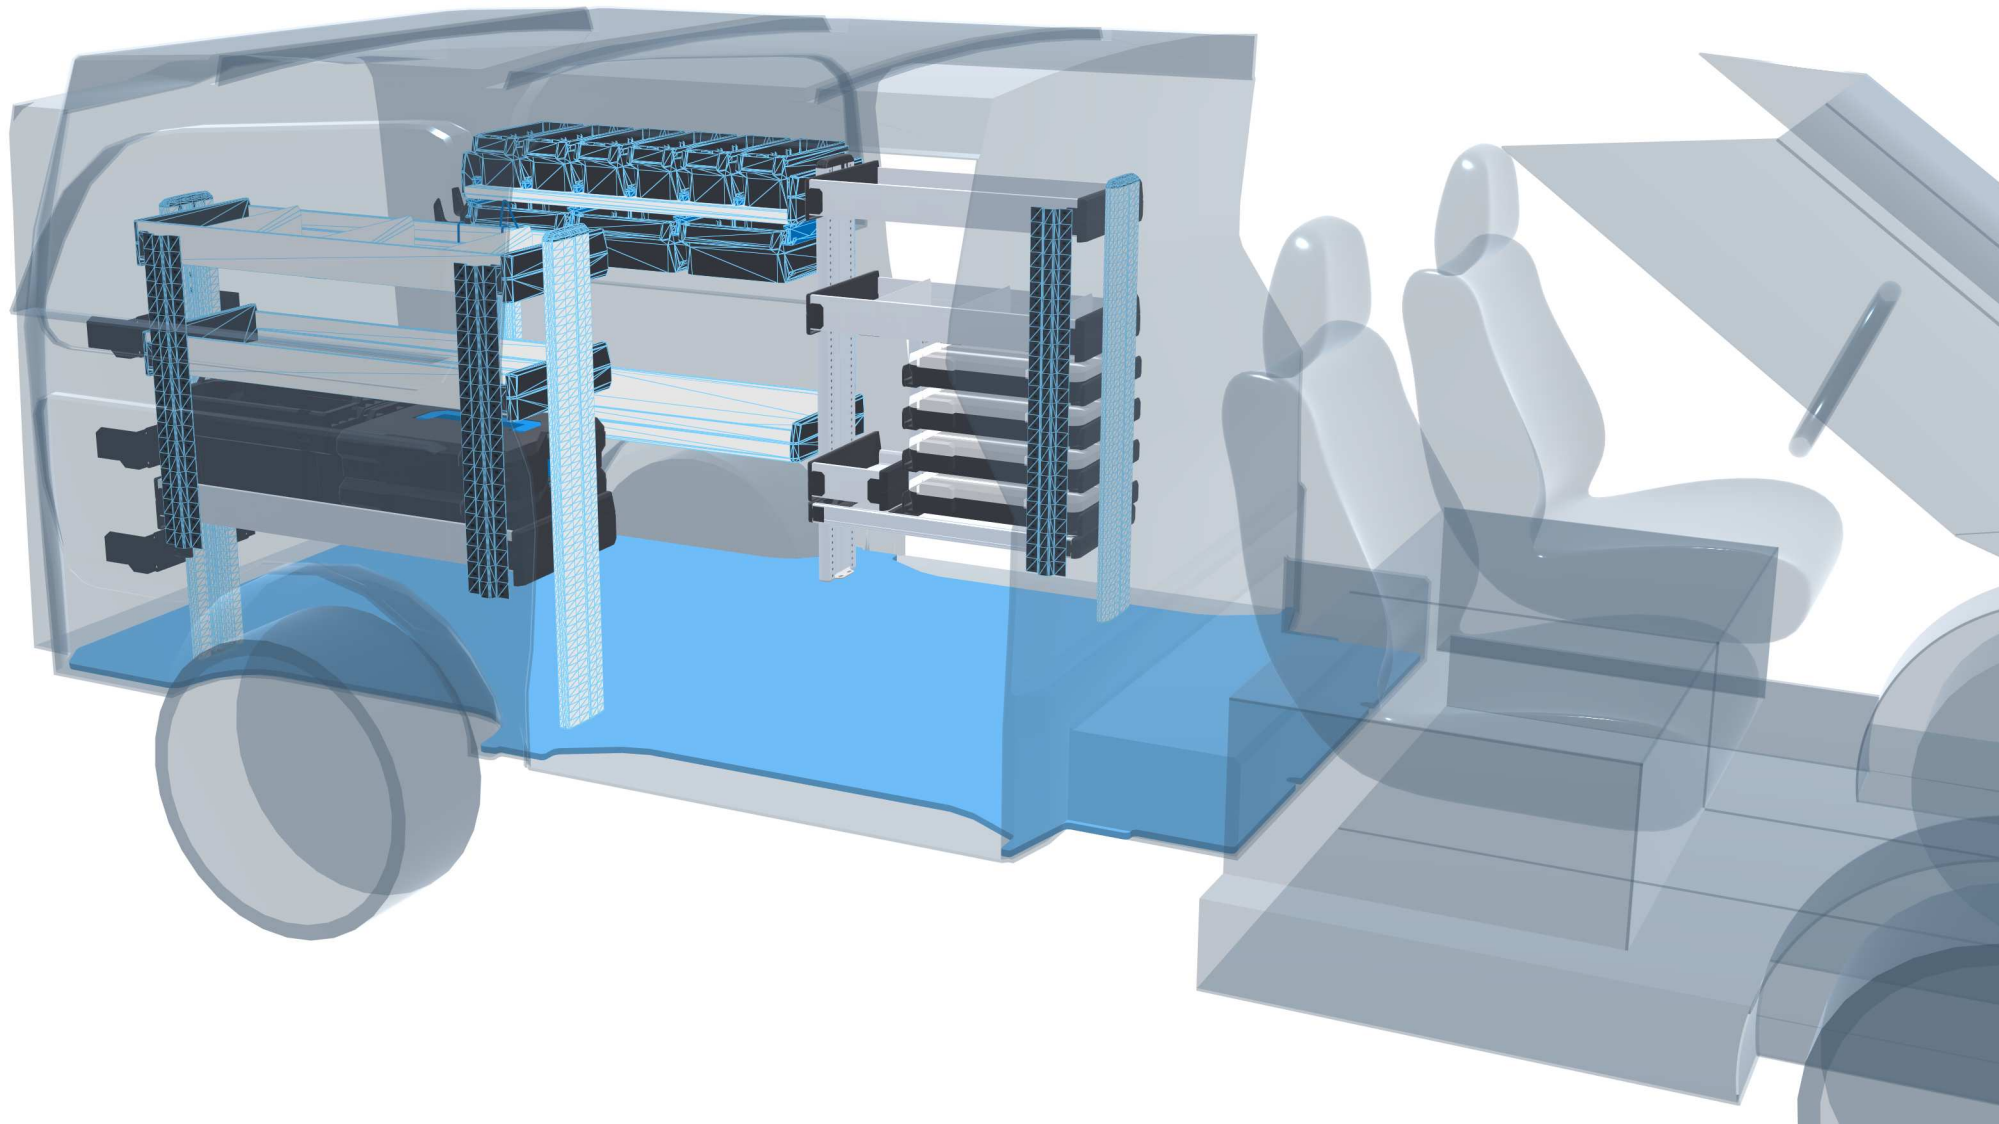

PERSONAL CONFIGURATION

created on 12.04.2024