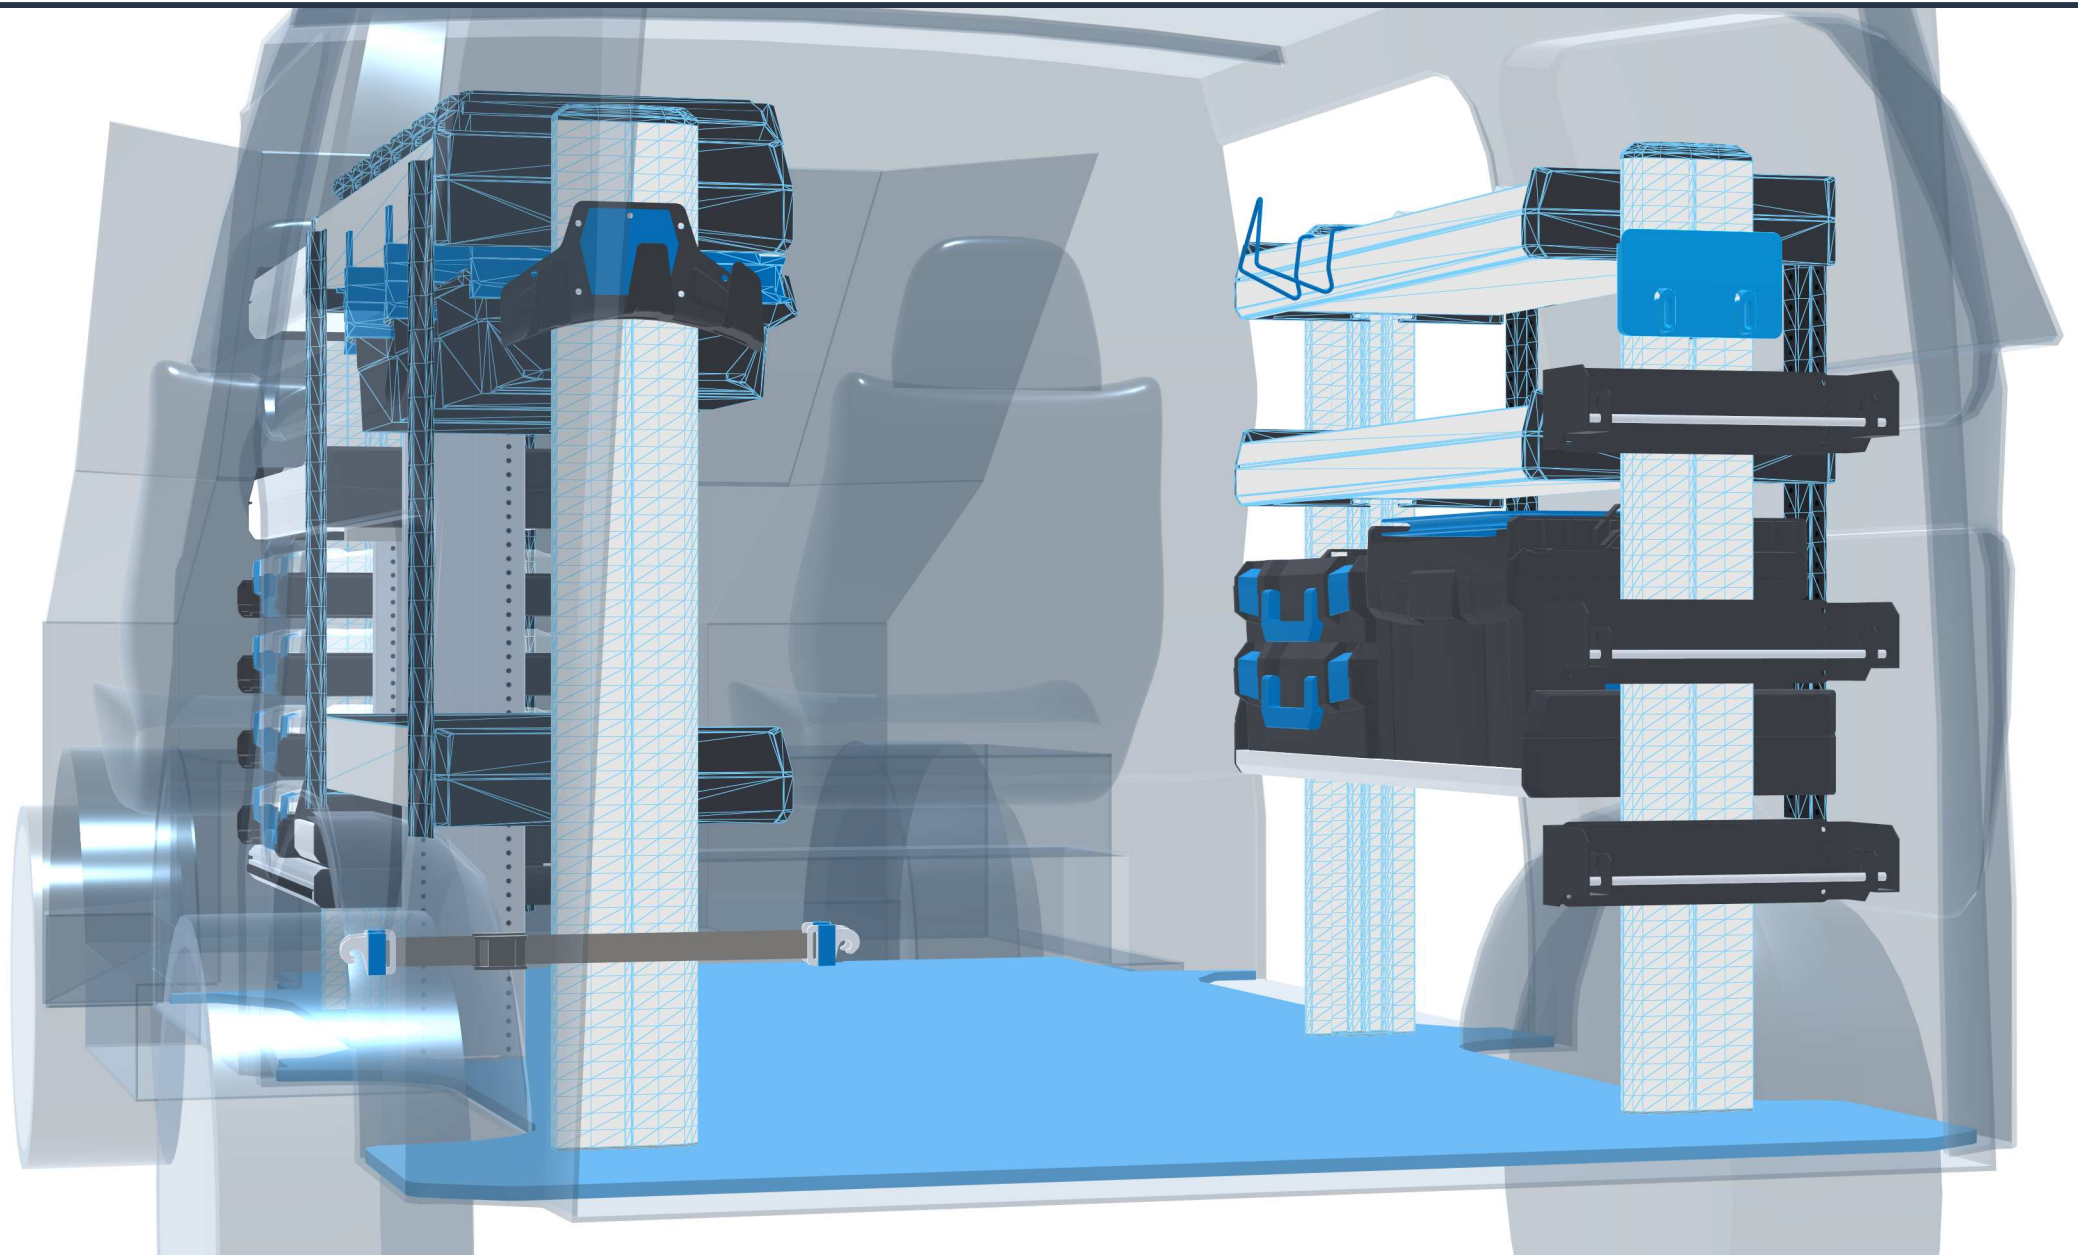

PERSONAL CONFIGURATION

created on 12.04.2024