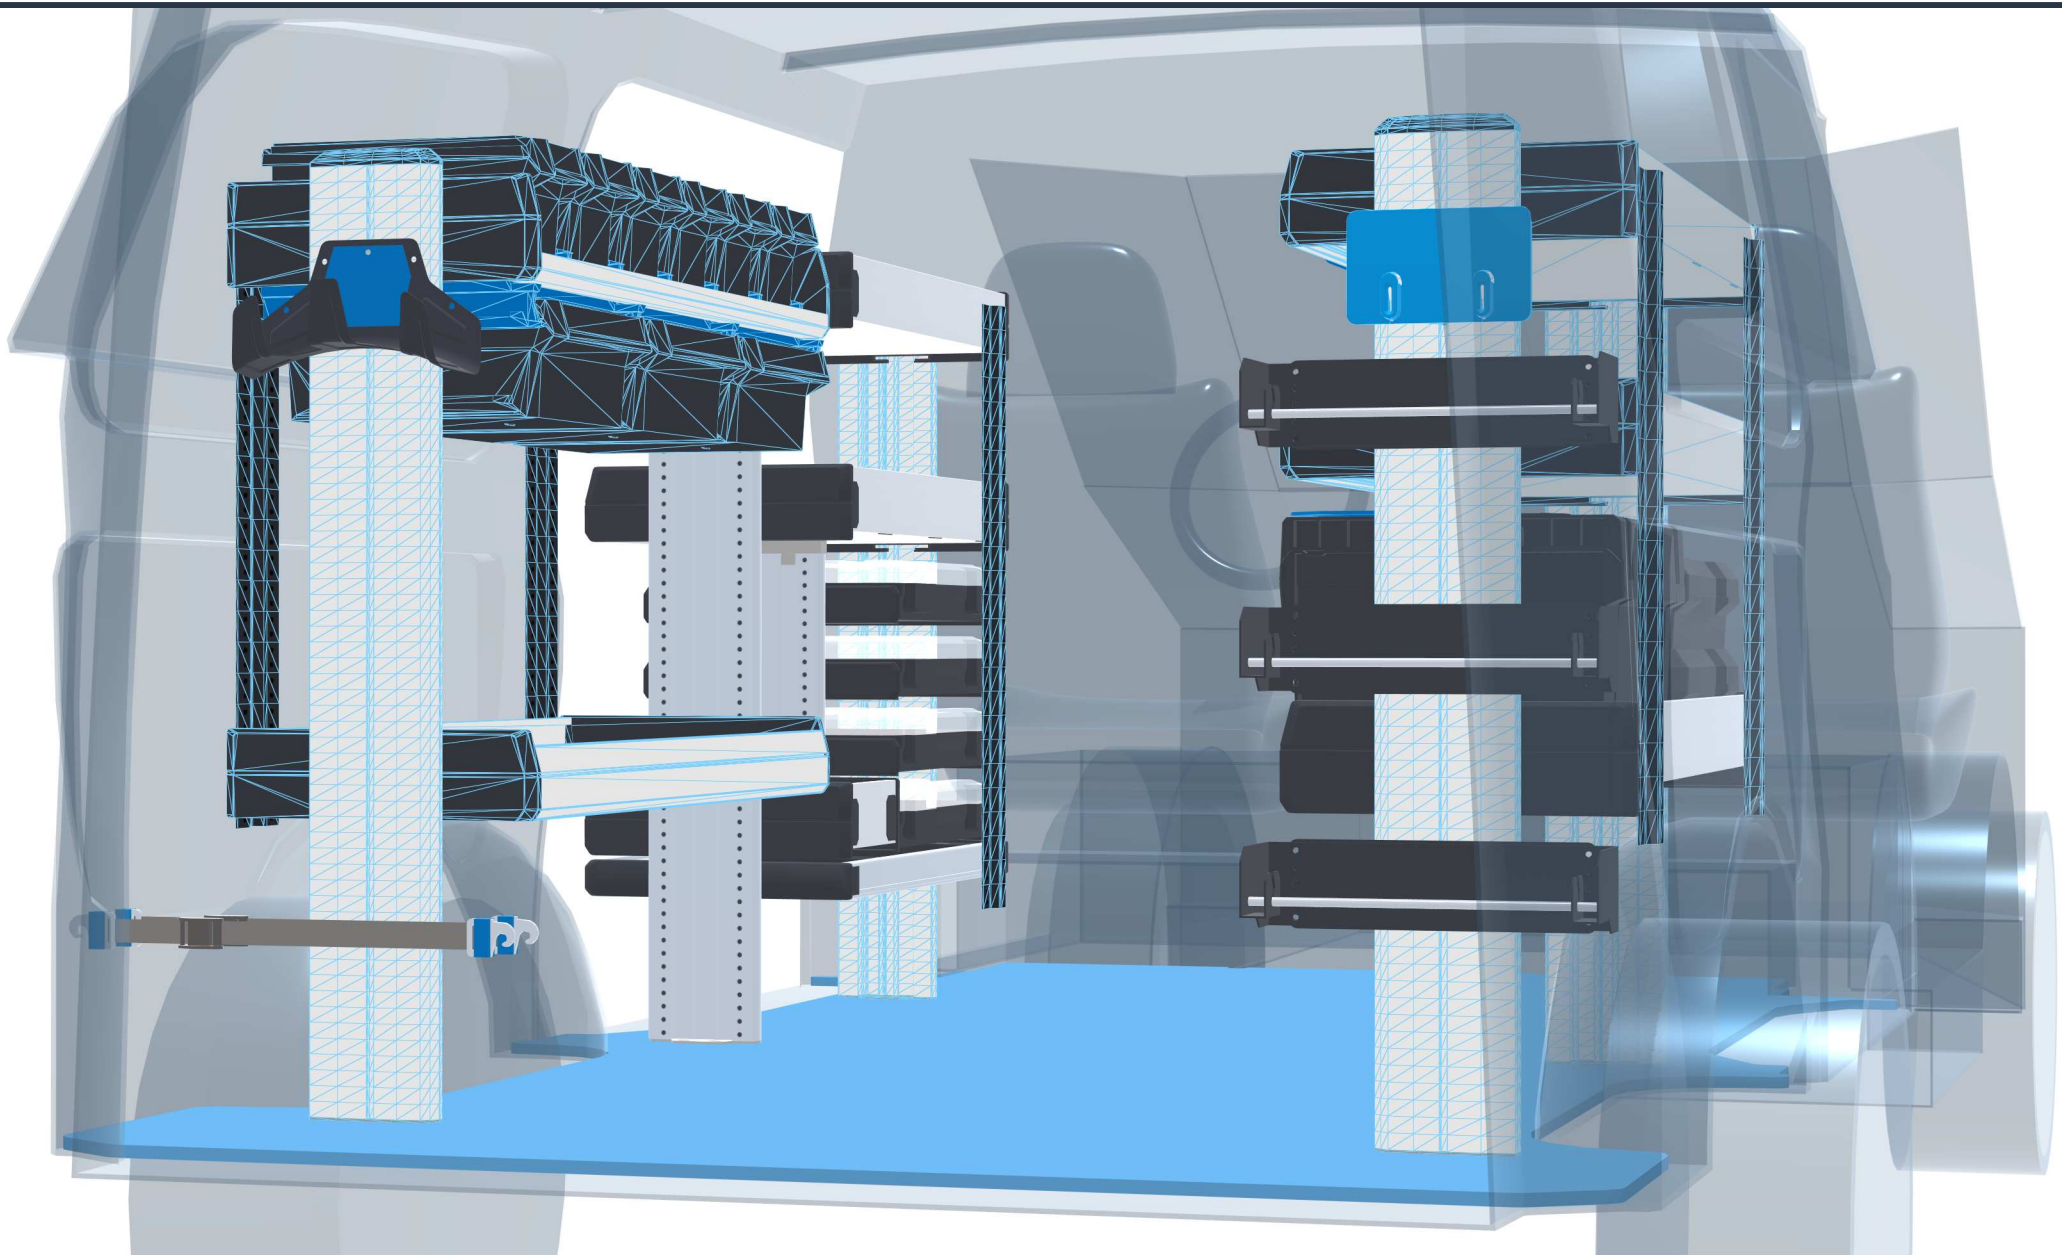

PERSONAL CONFIGURATION

created on 12.04.2024