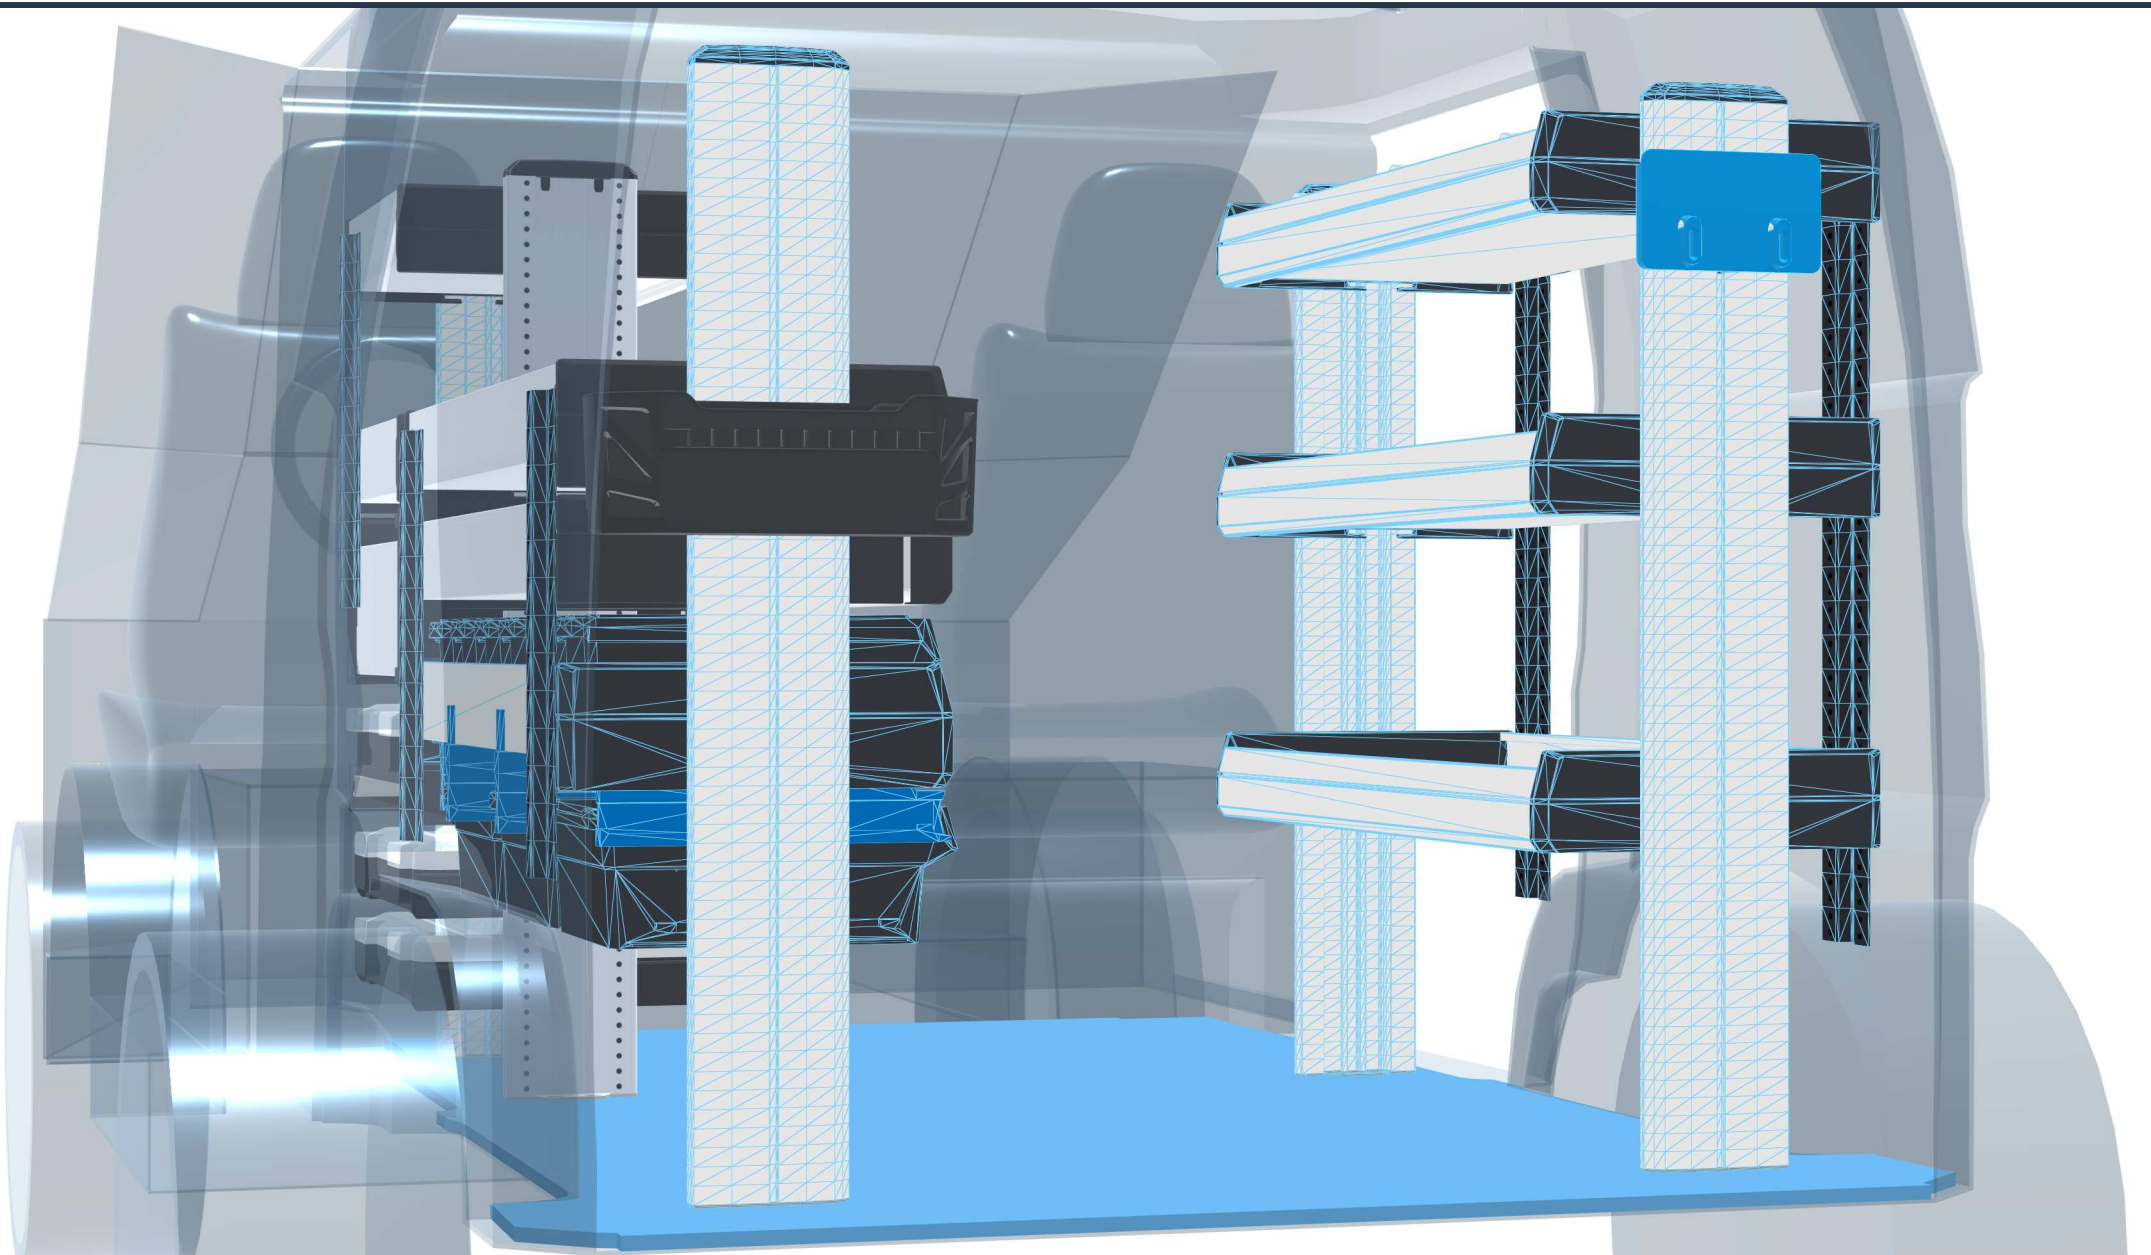

PERSONAL CONFIGURATION

created on 12.04.2024