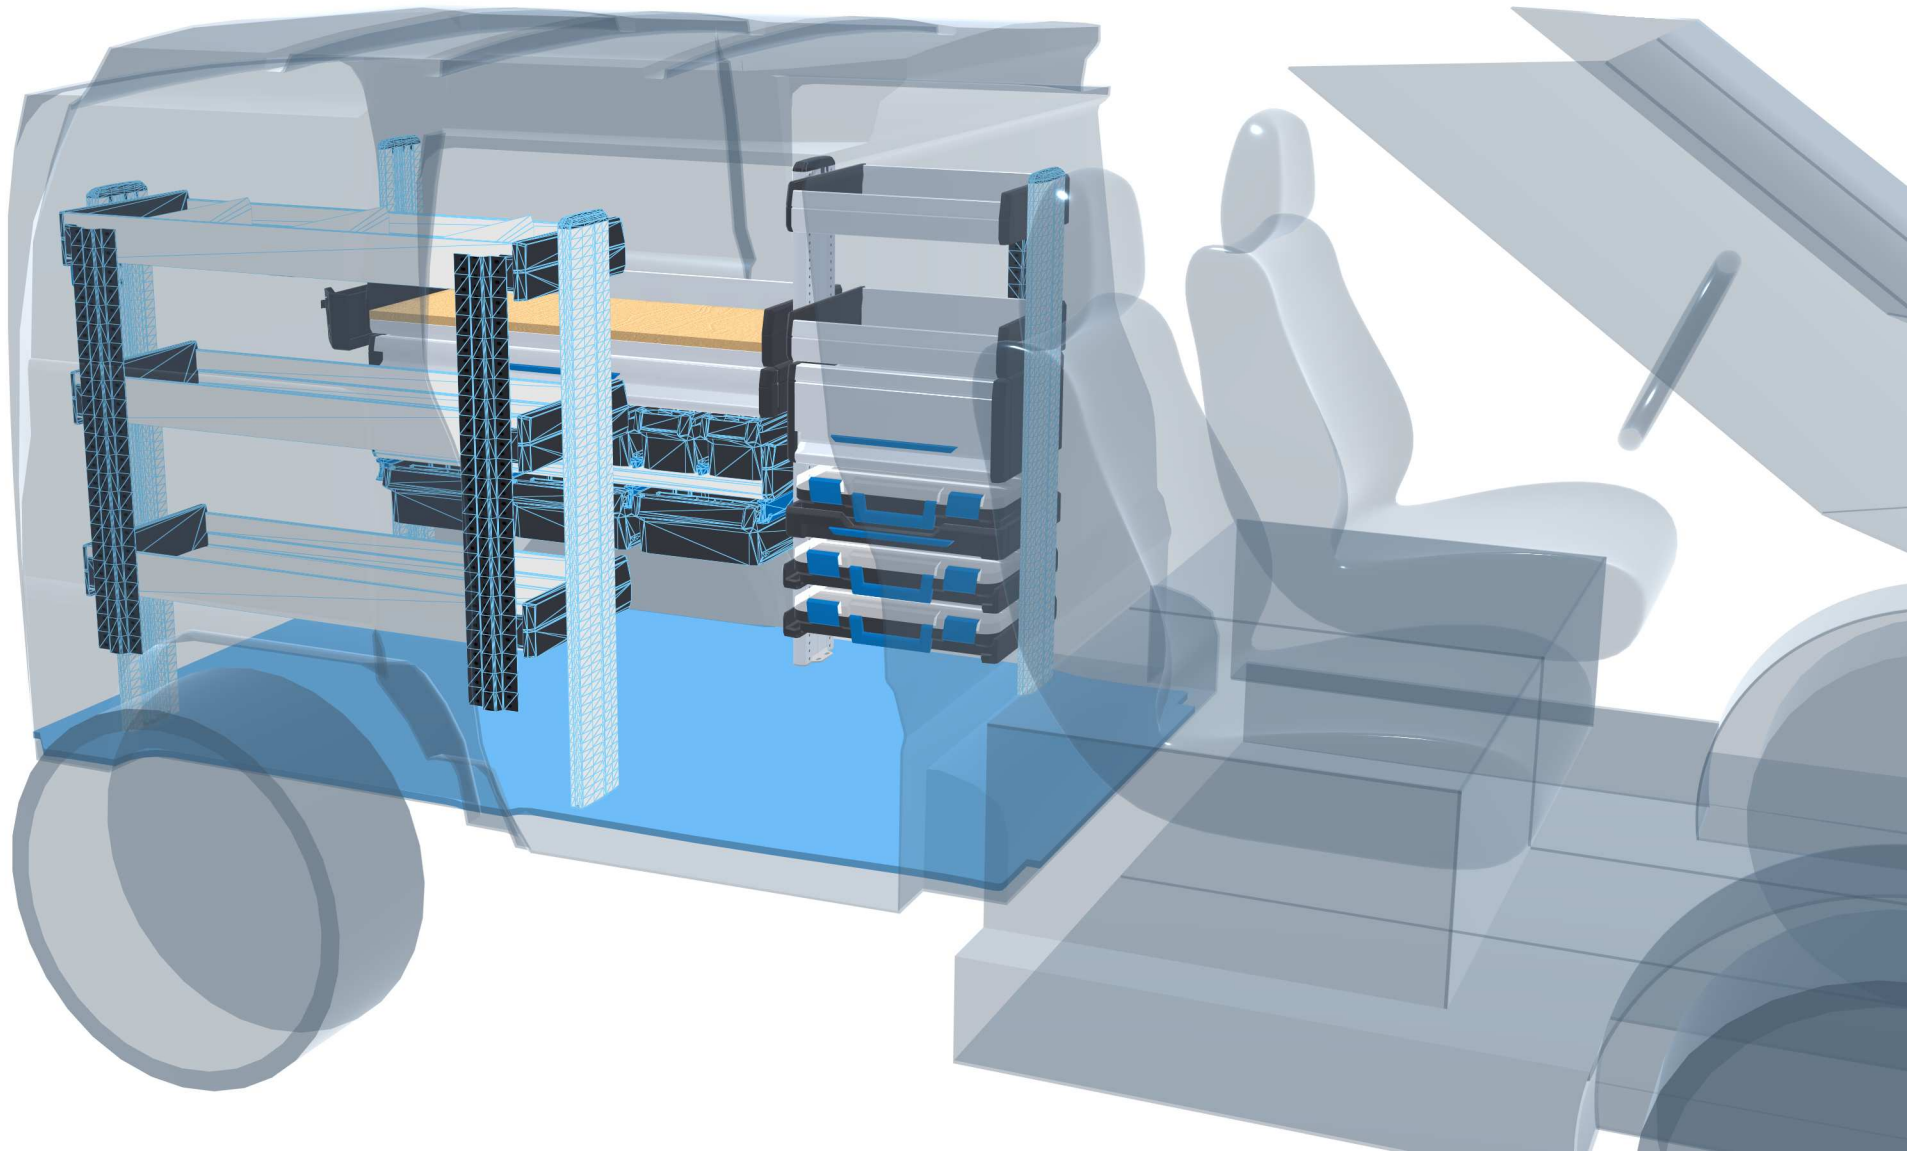

PERSONAL CONFIGURATION

created on 12.04.2024