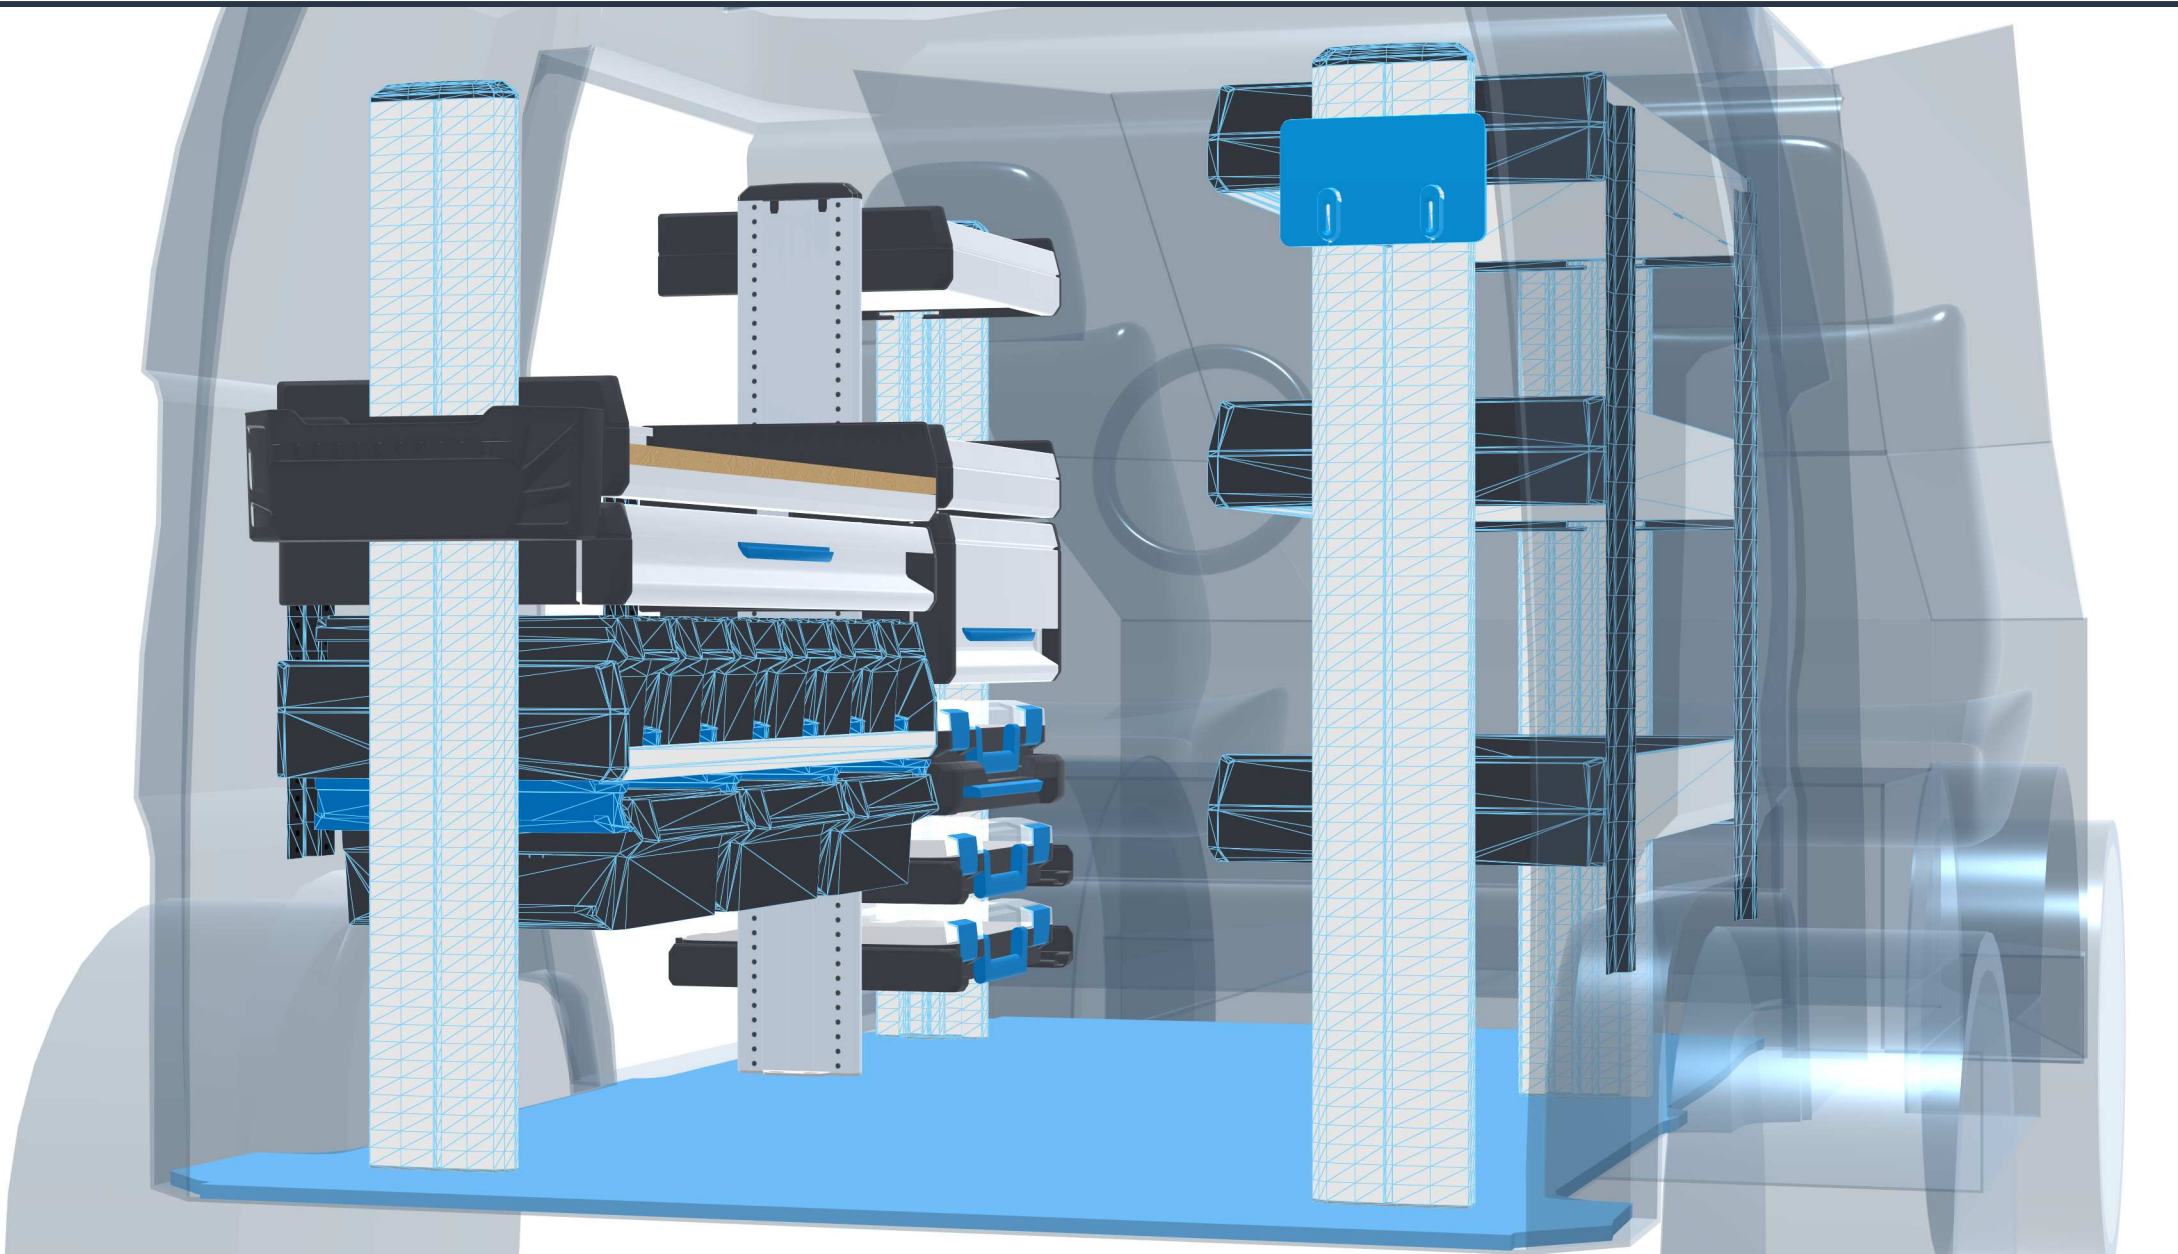

PERSONAL CONFIGURATION

created on 12.04.2024