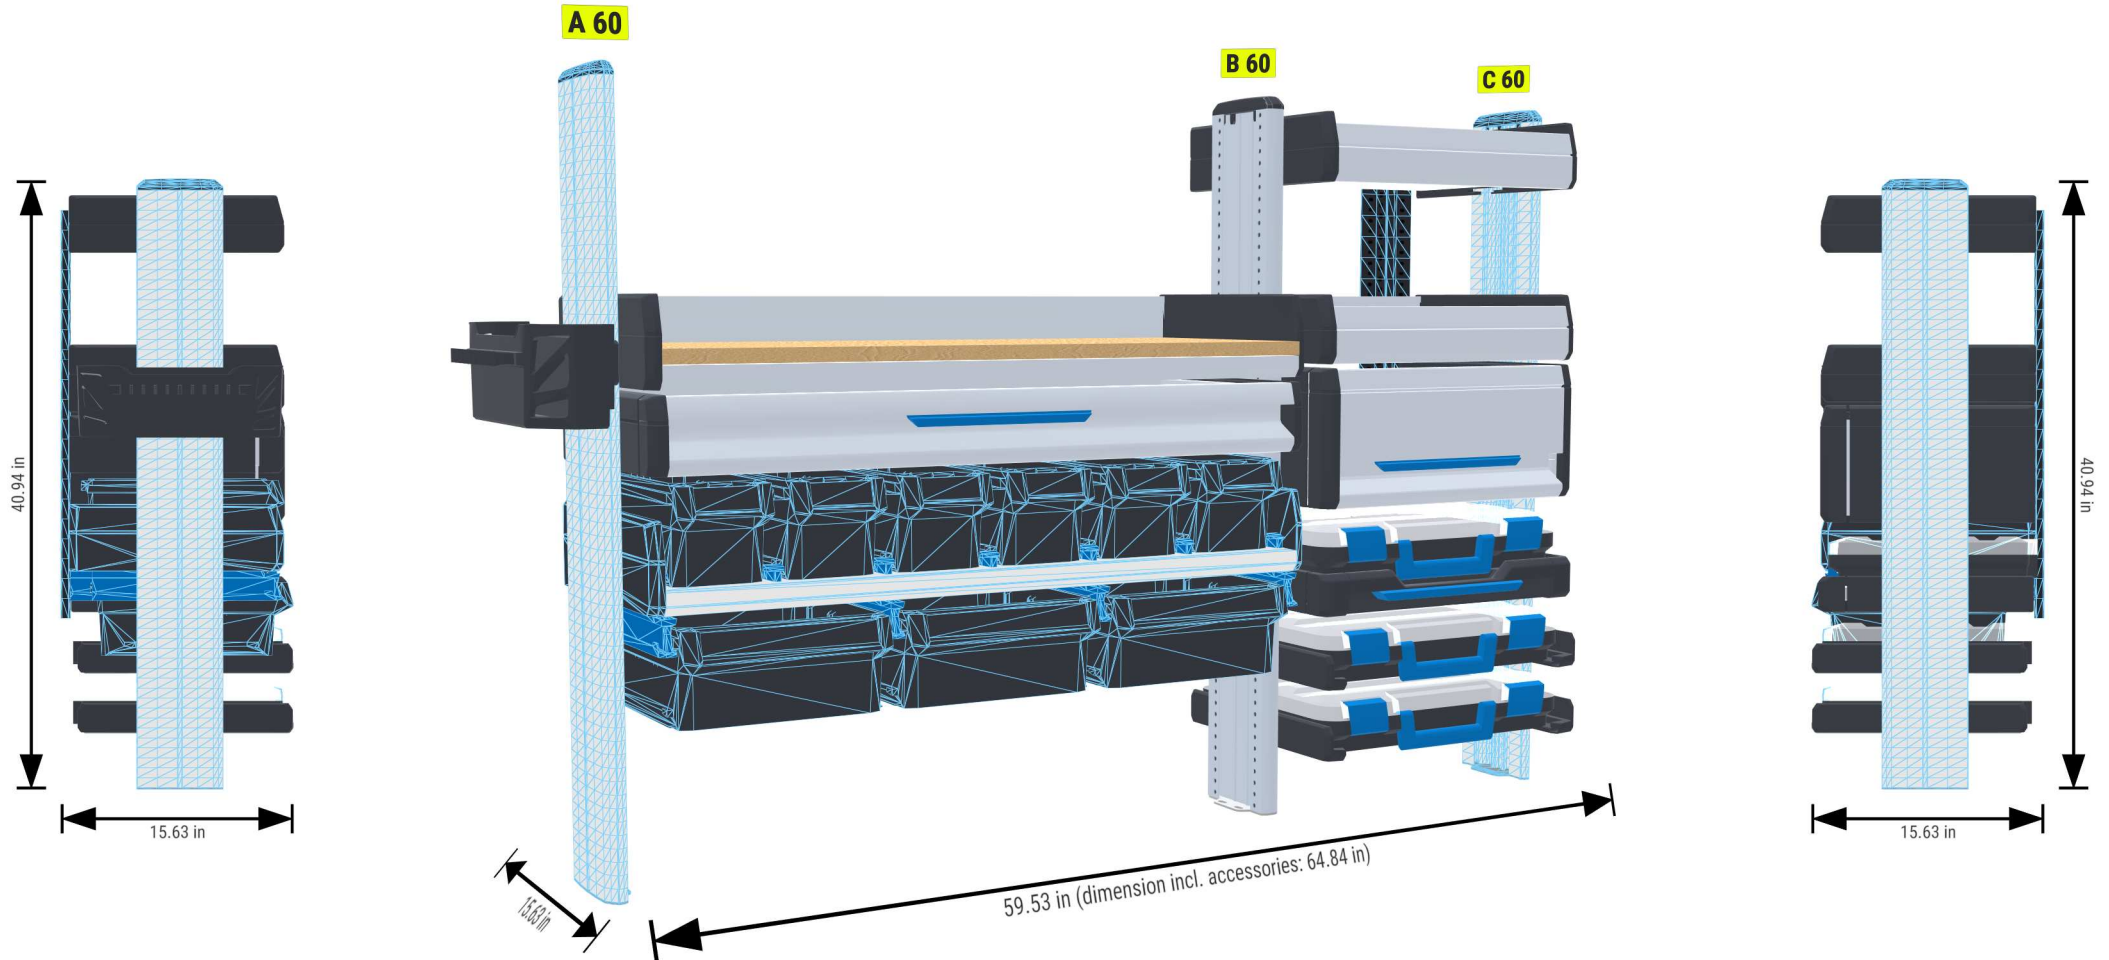

PERSONAL CONFIGURATION

created on 12.04.2024