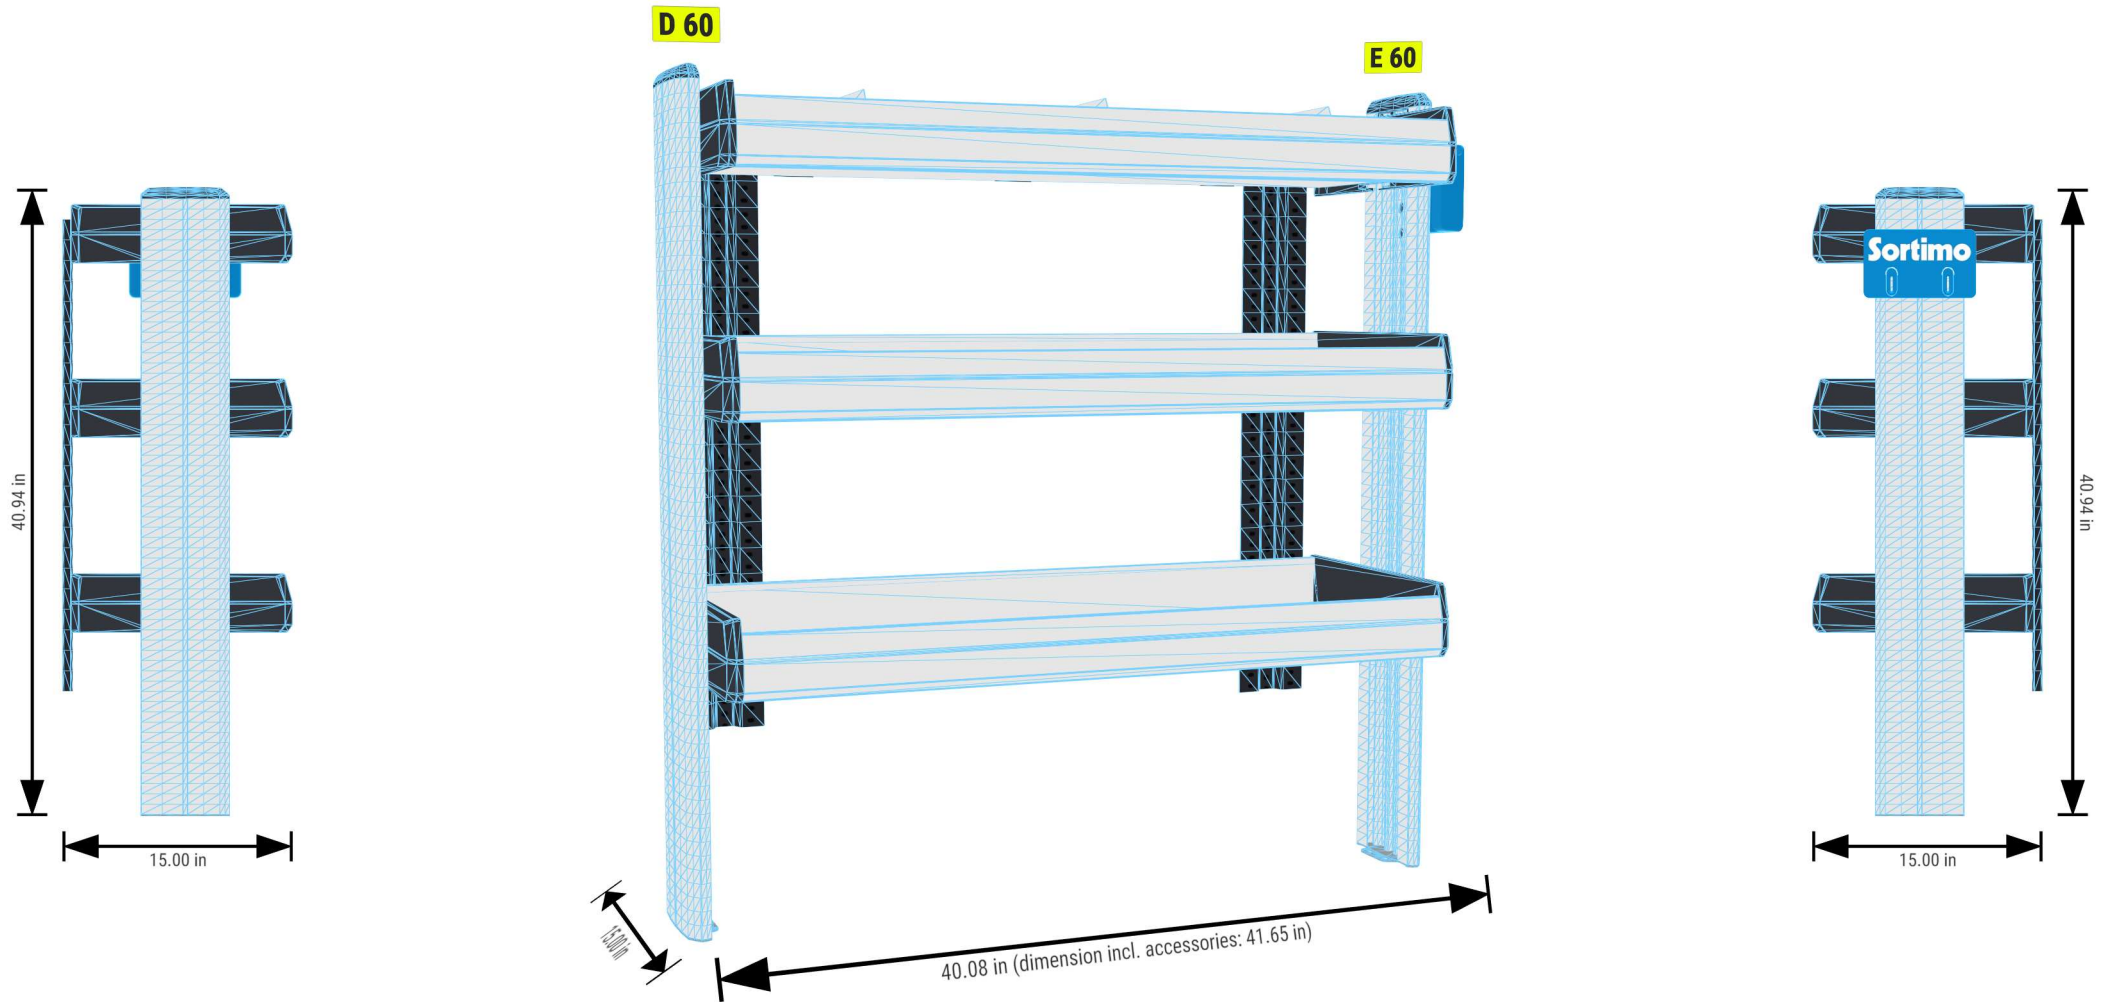

PERSONAL CONFIGURATION

created on 12.04.2024