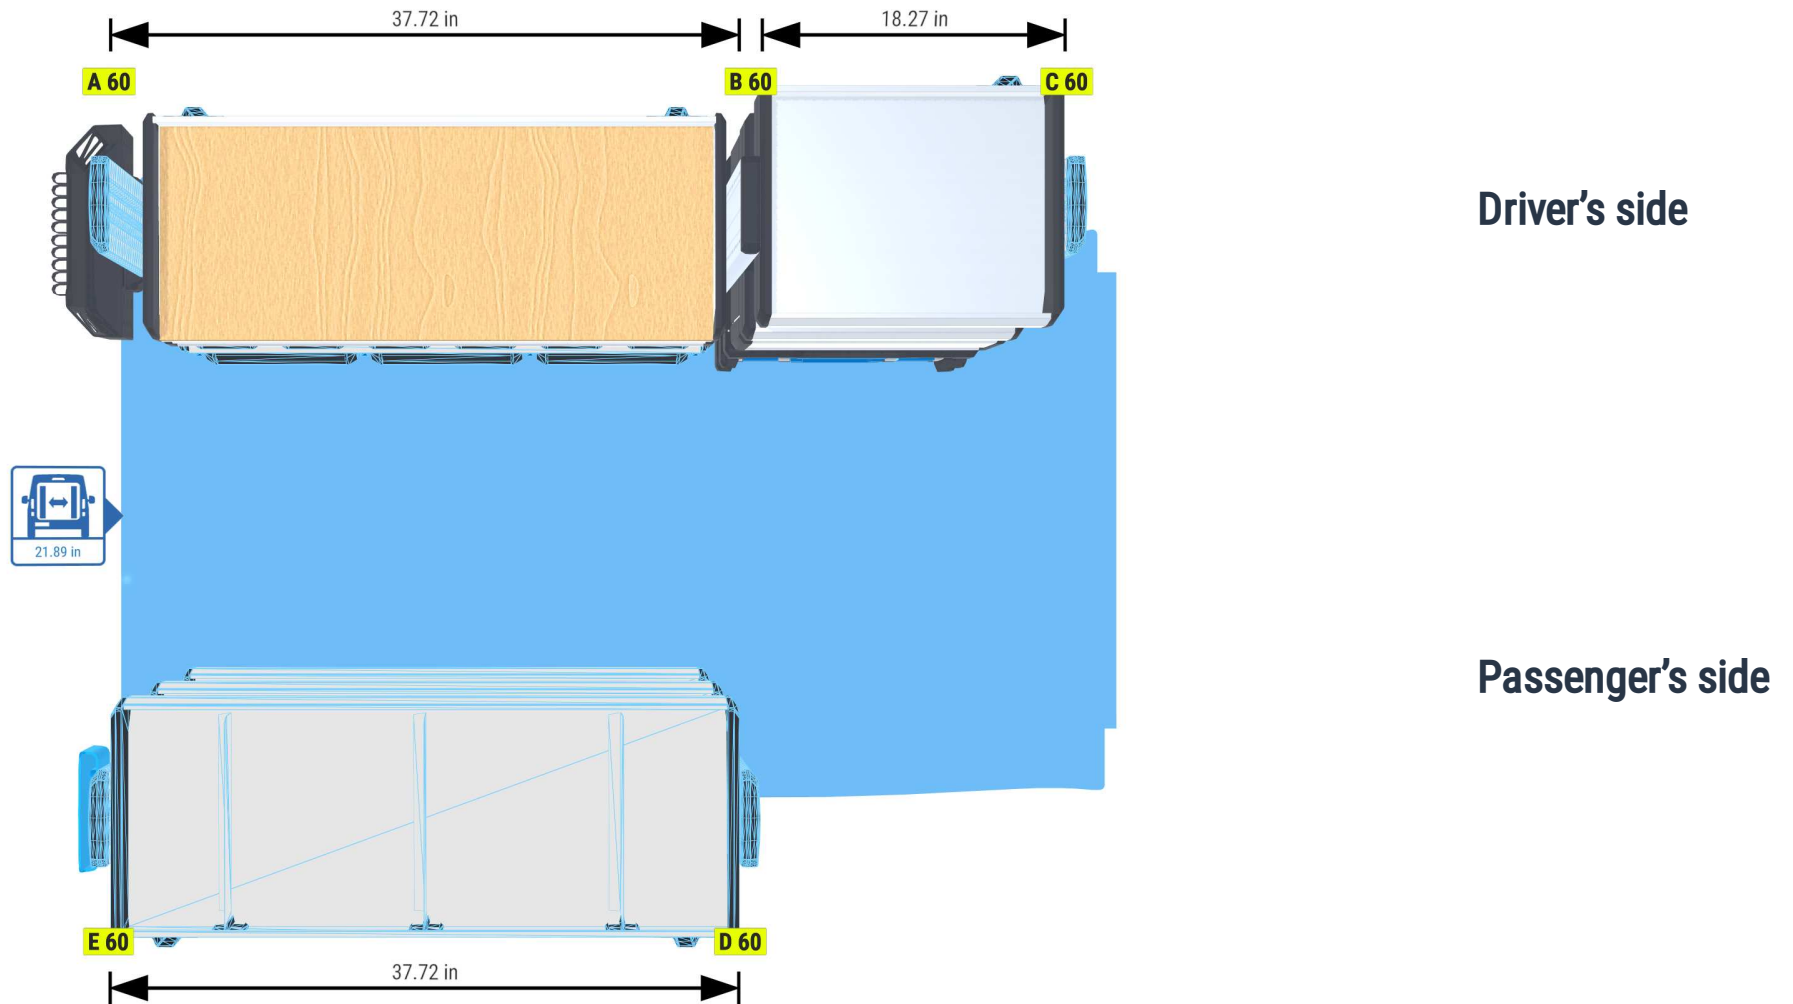

PERSONAL CONFIGURATION

created on 12.04.2024