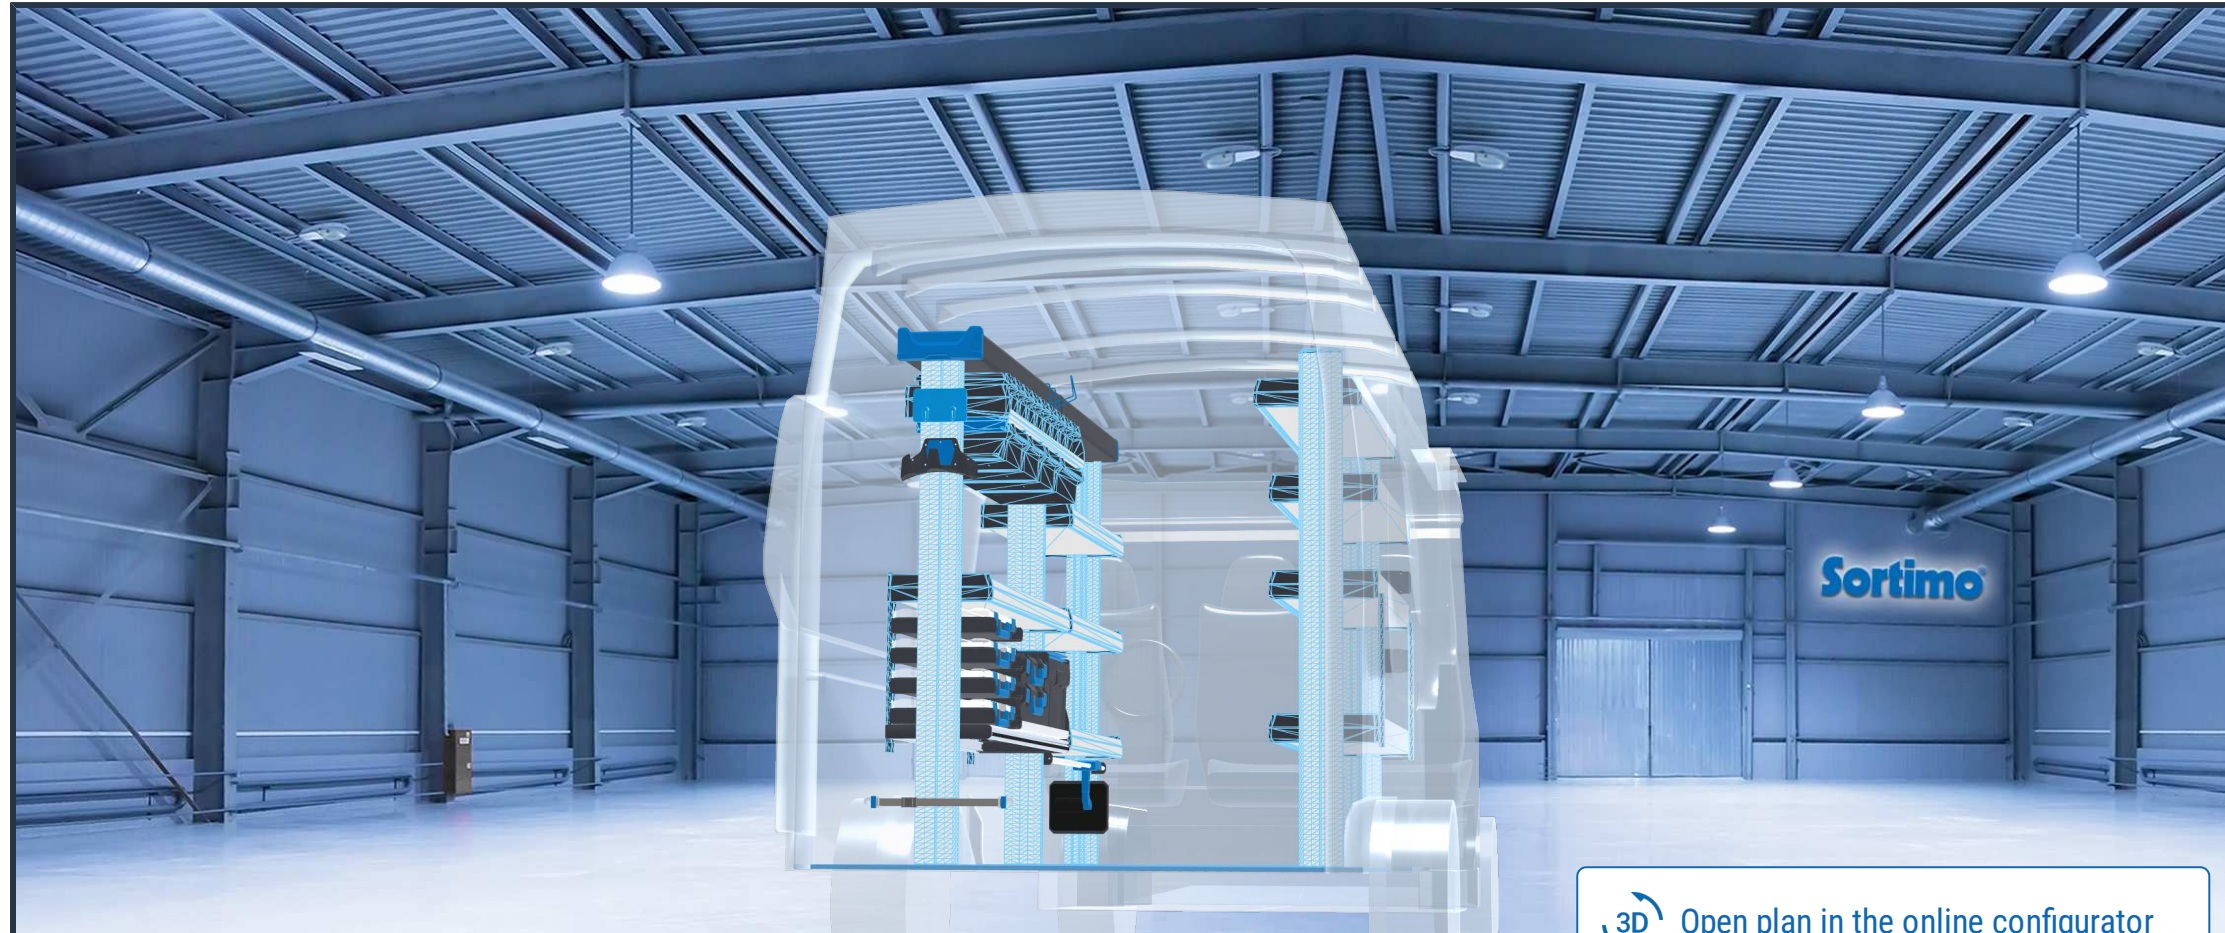

PERSONAL CONFIGURATION

created on 10.04.2024

 Open plan in the online configurator

PLANNING DOCUMENT

Ford Transit 2014

Rear-wheel drive | right | Hinged door | L4 264" mm

Sortimo[®]

PERSONAL CONFIGURATION