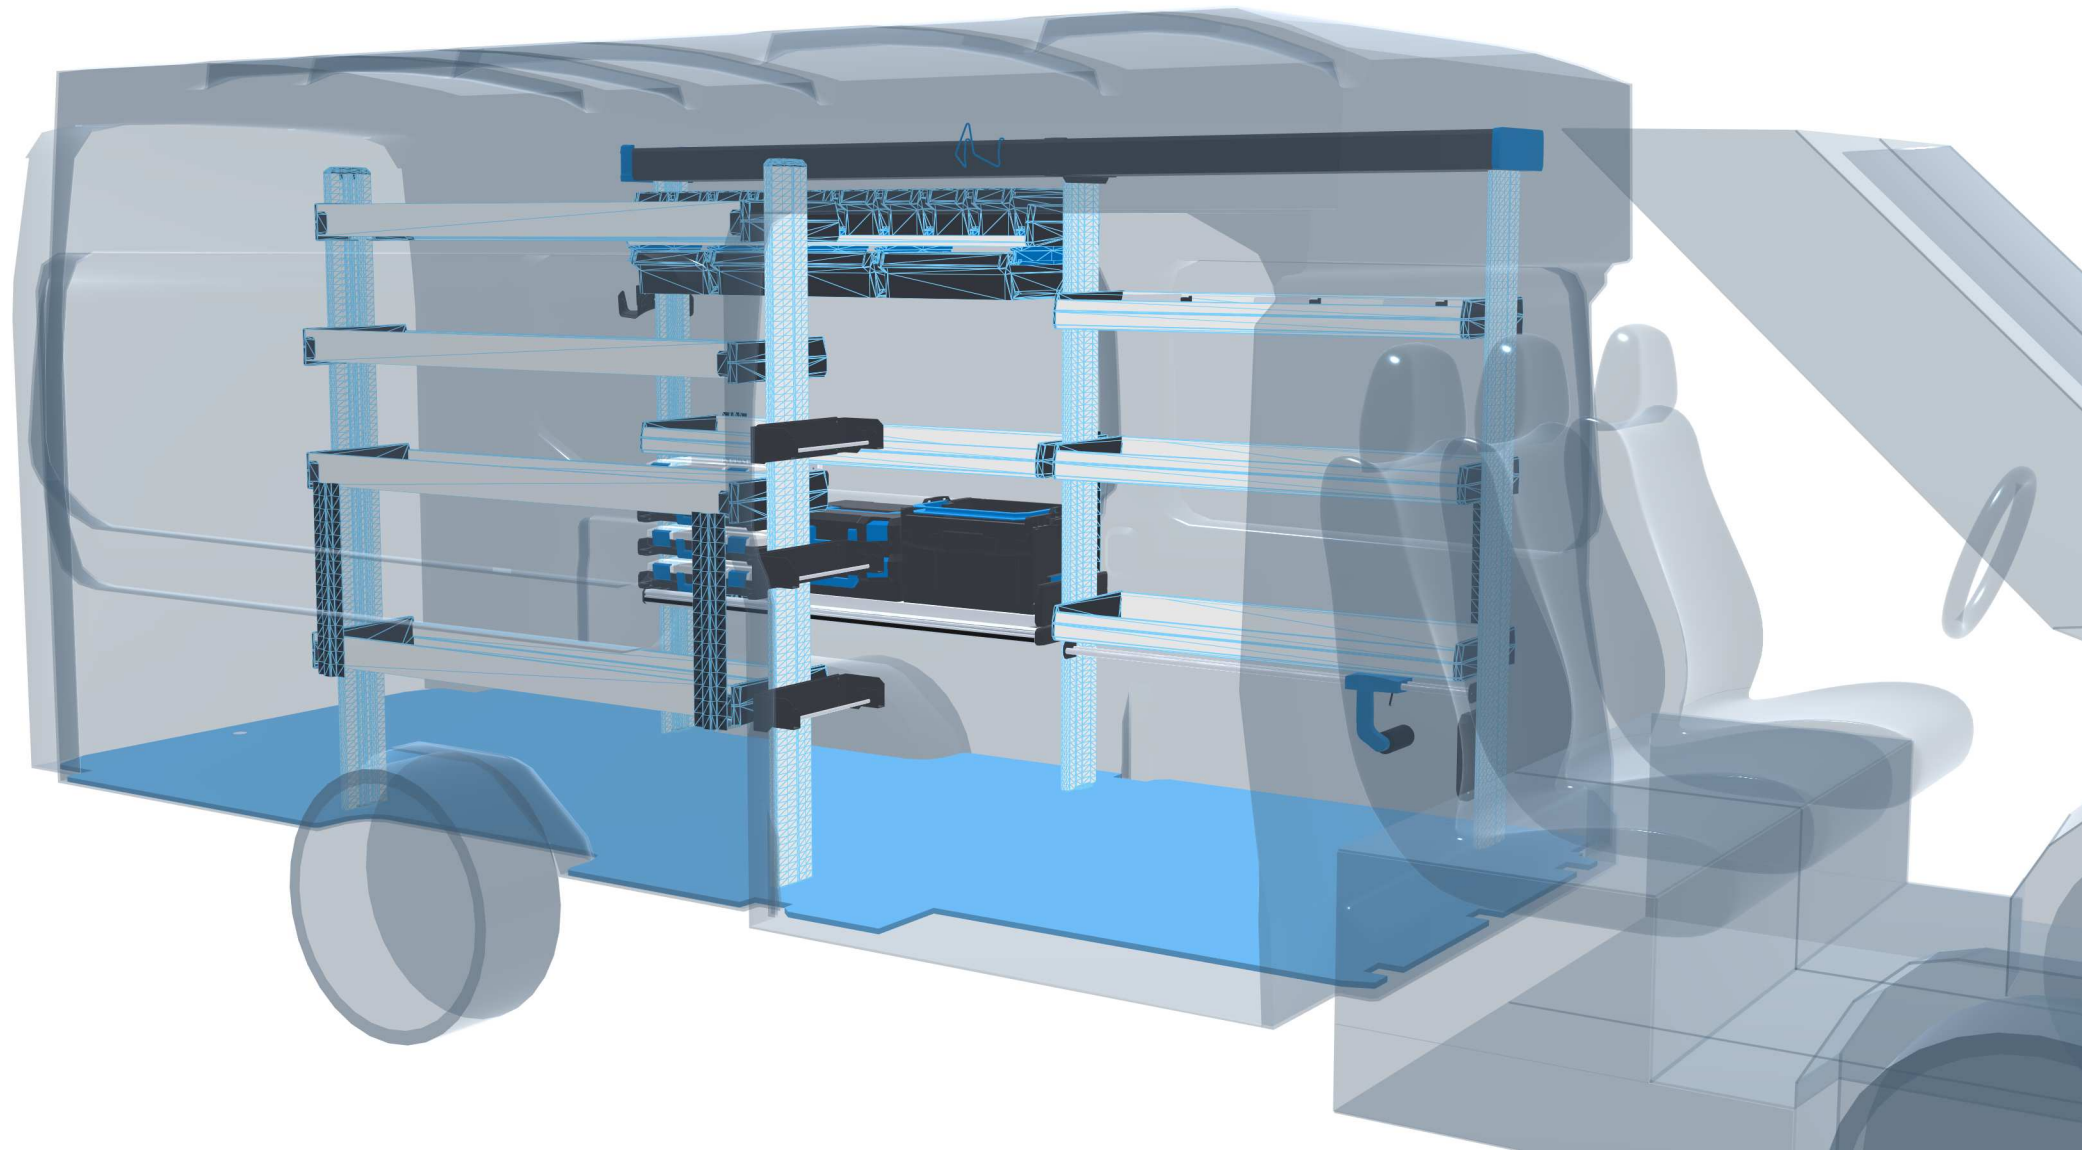

PERSONAL CONFIGURATION

created on 10.04.2024