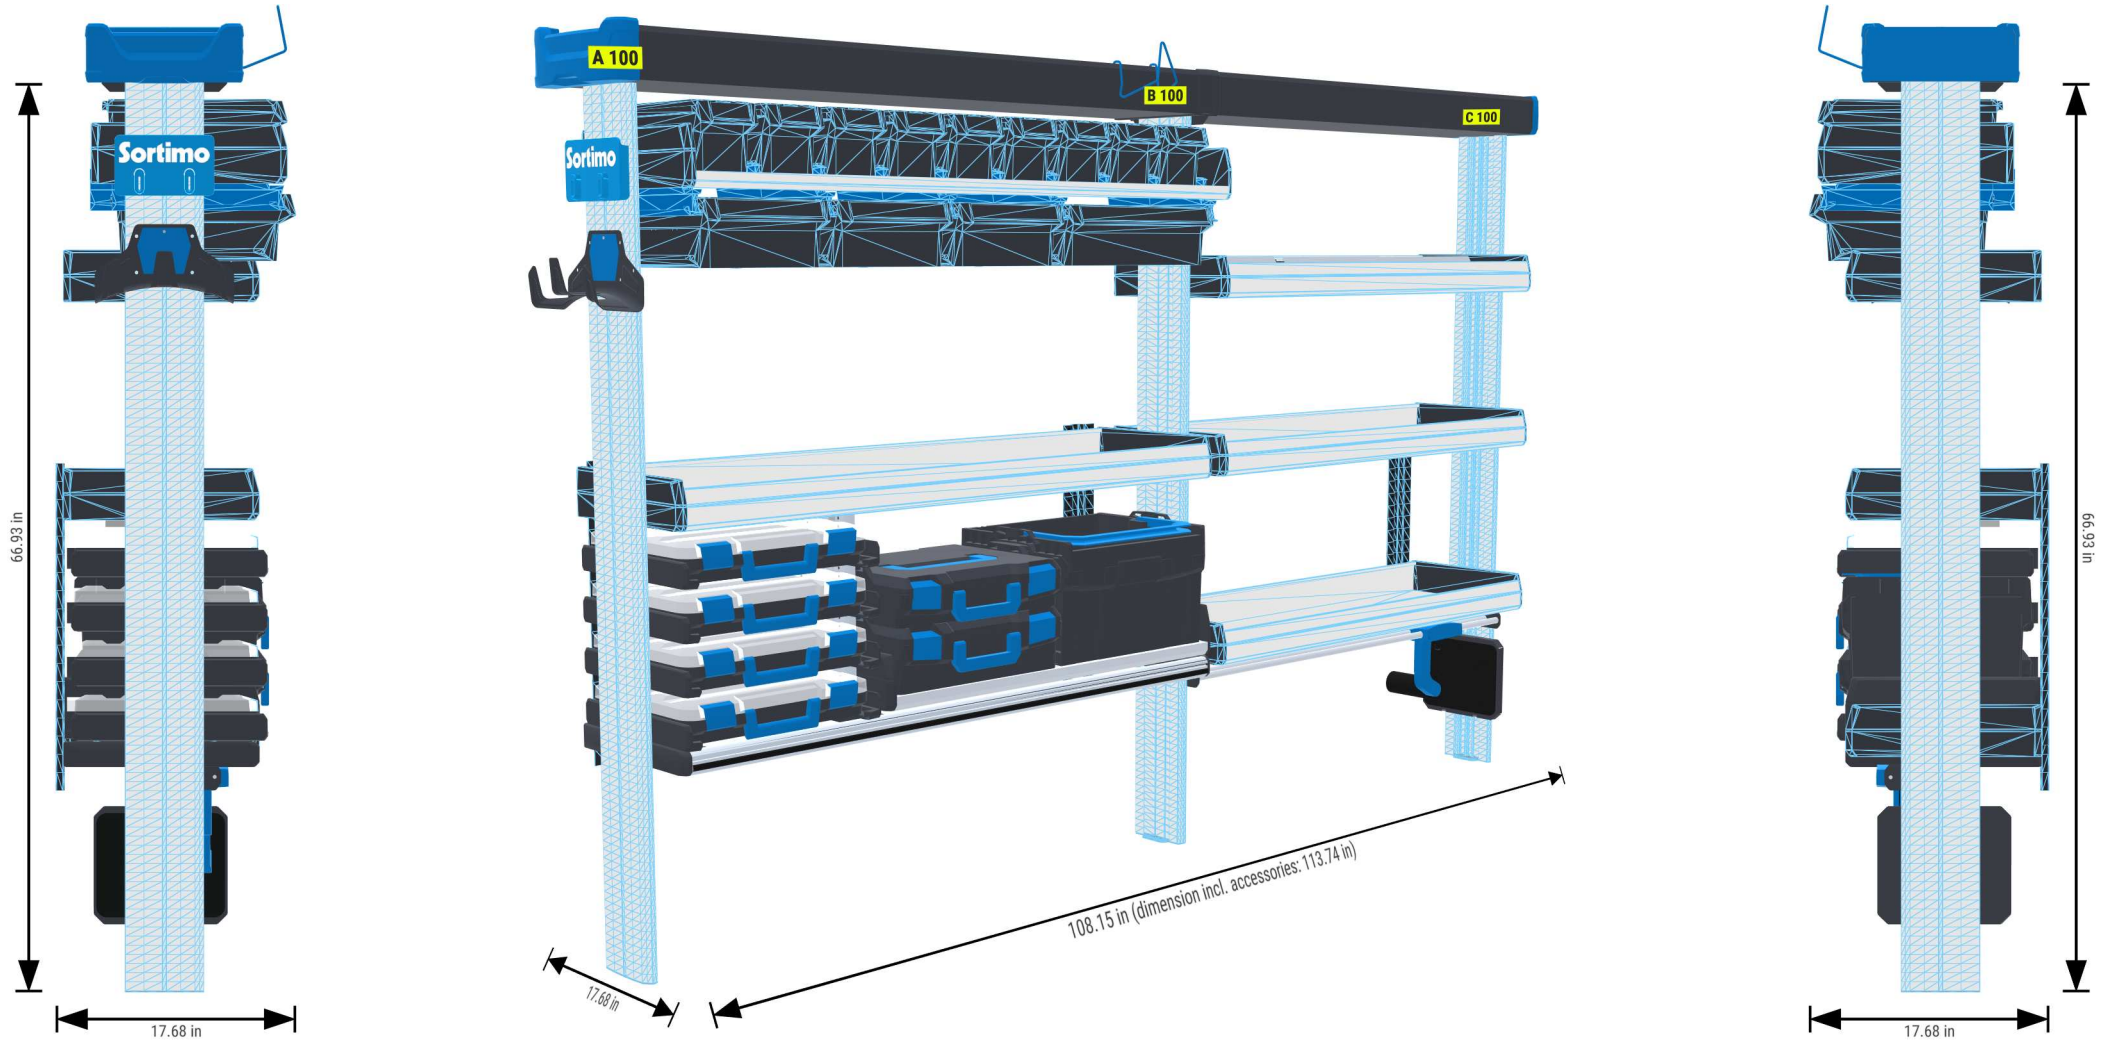

PERSONAL CONFIGURATION

created on 10.04.2024