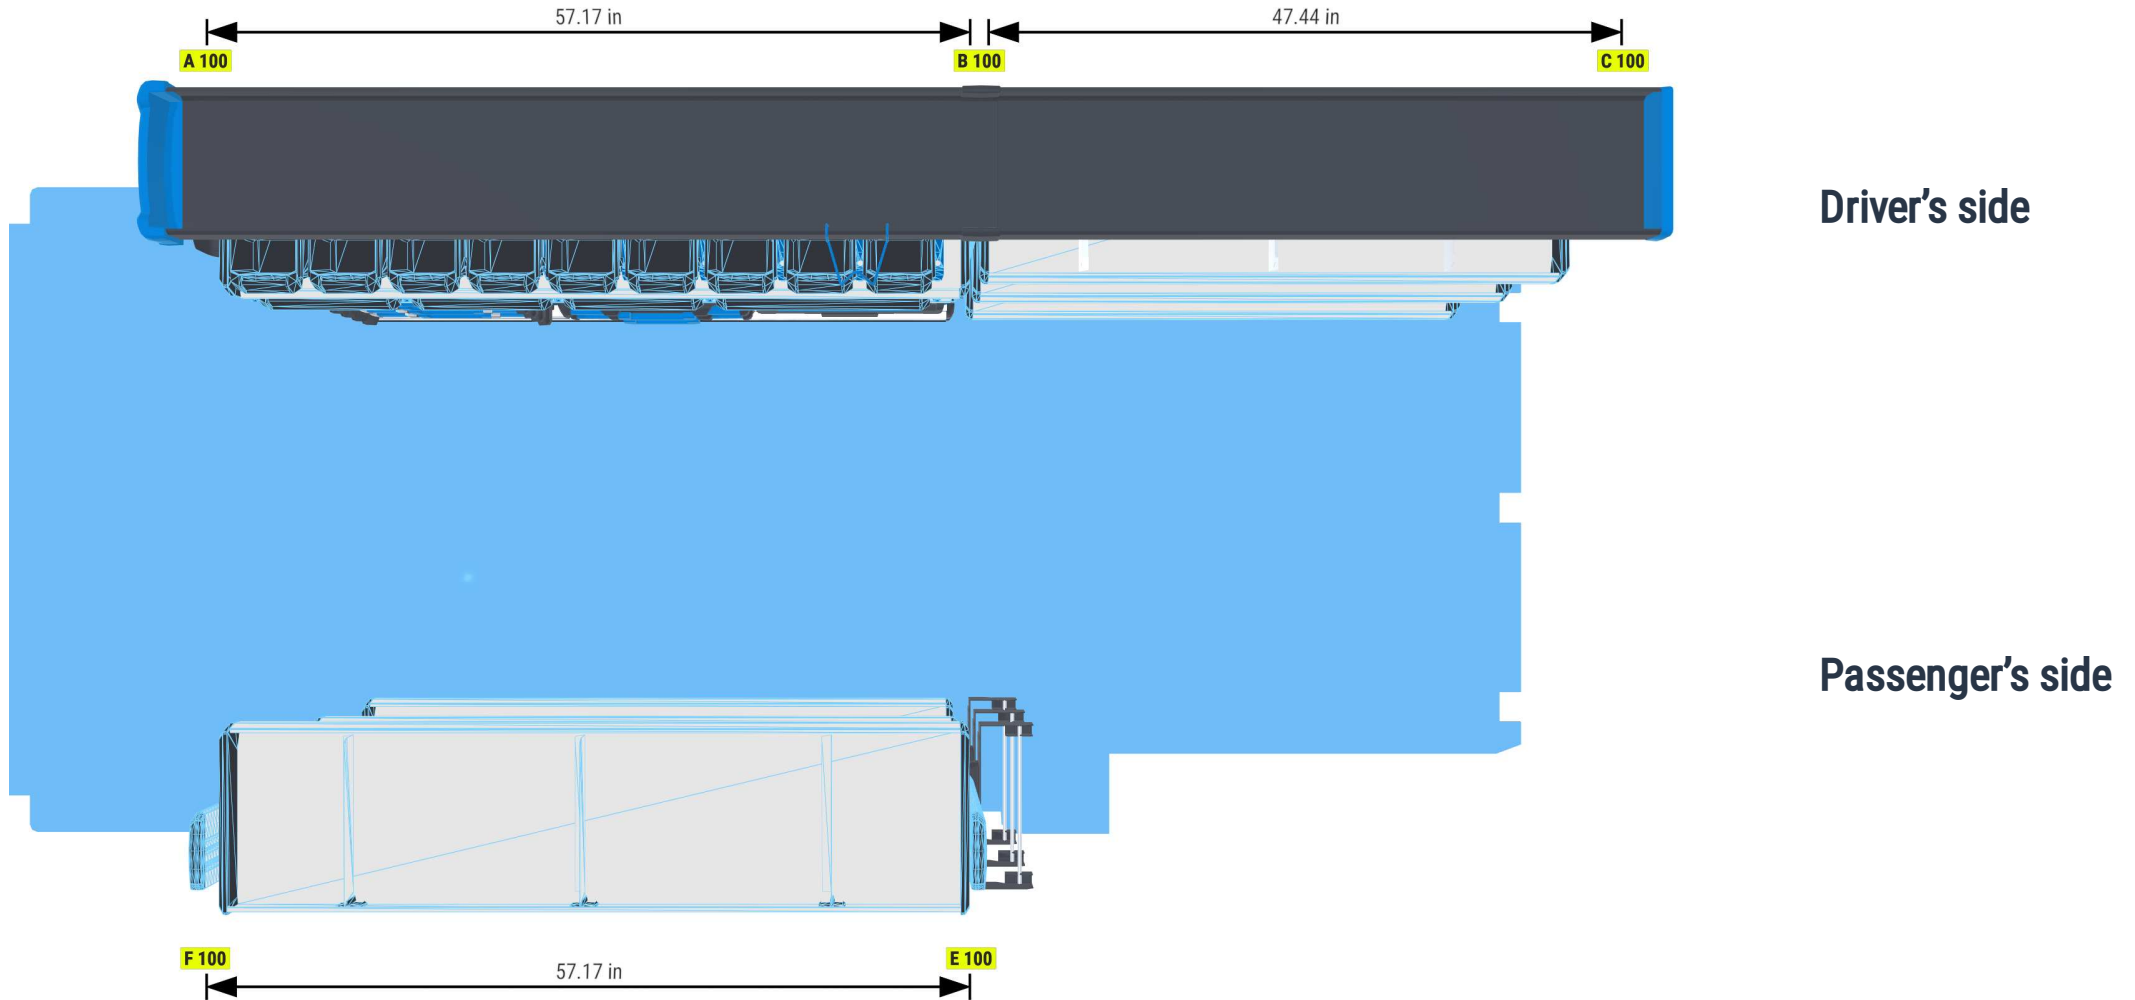

PERSONAL CONFIGURATION

created on 10.04.2024