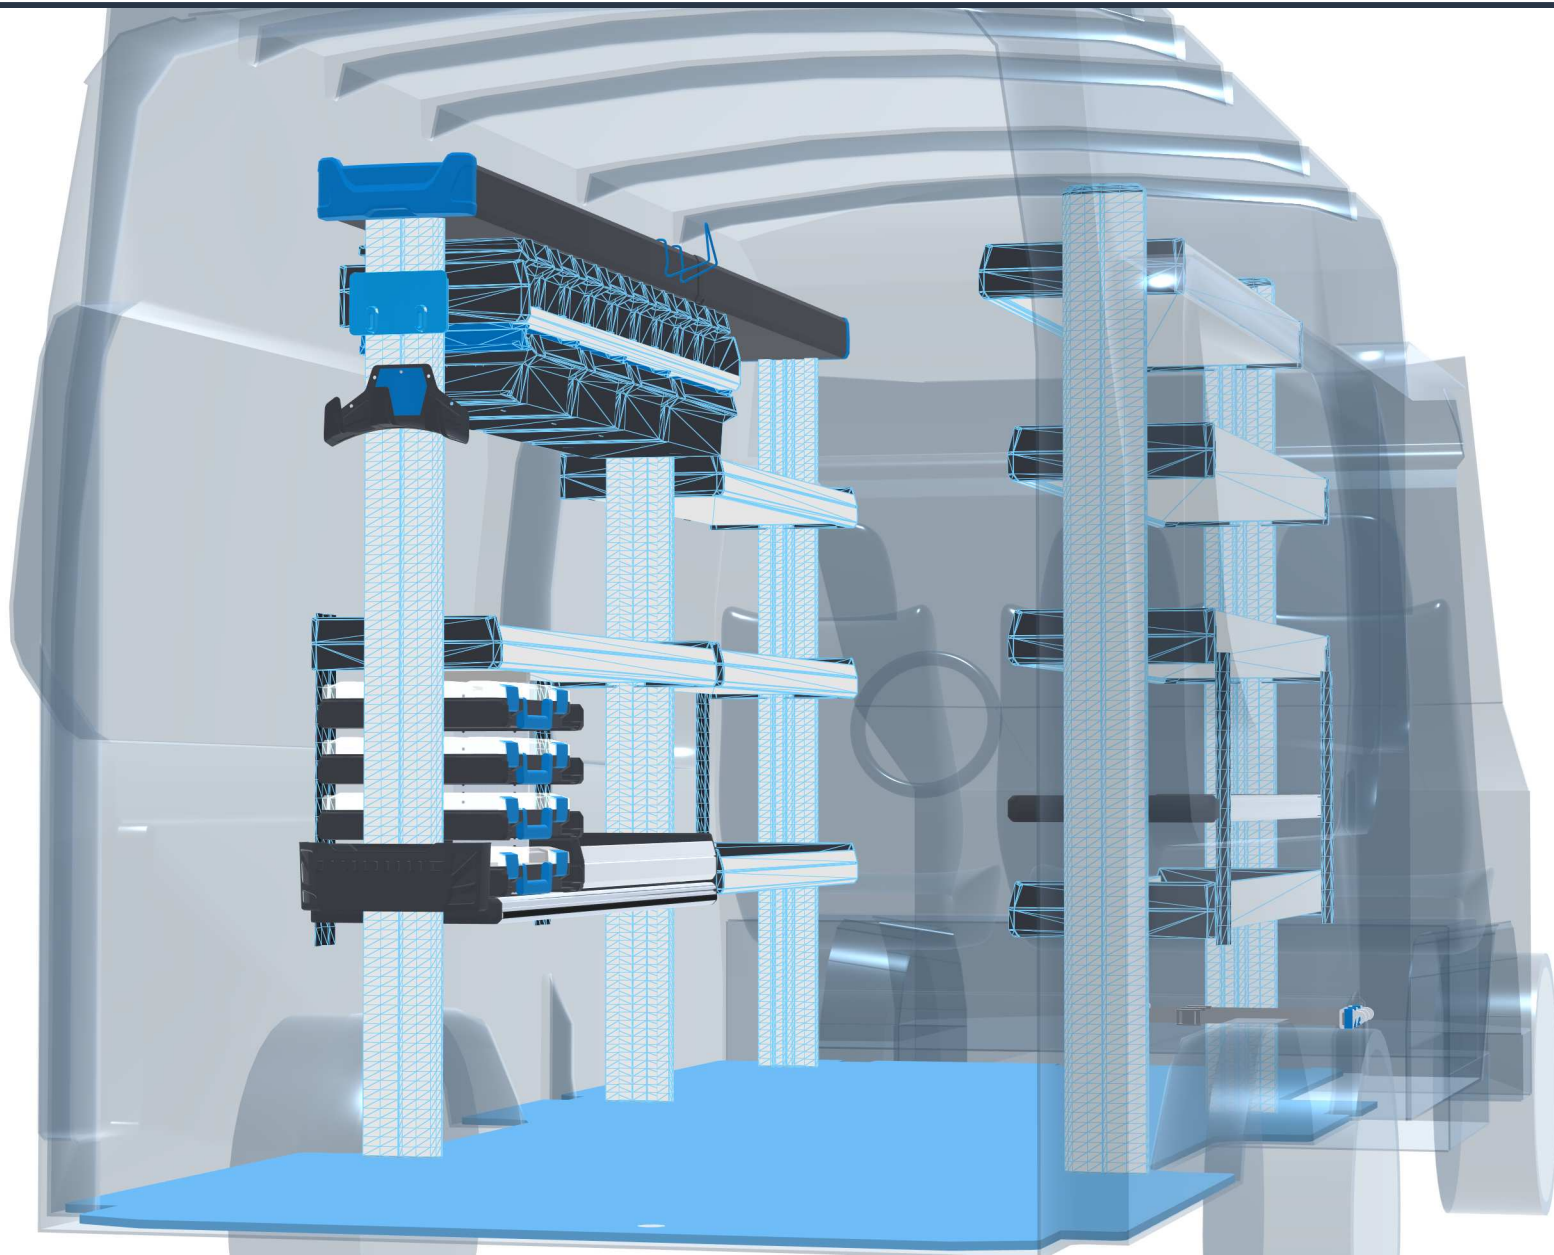

PERSONAL CONFIGURATION

created on 10.04.2024