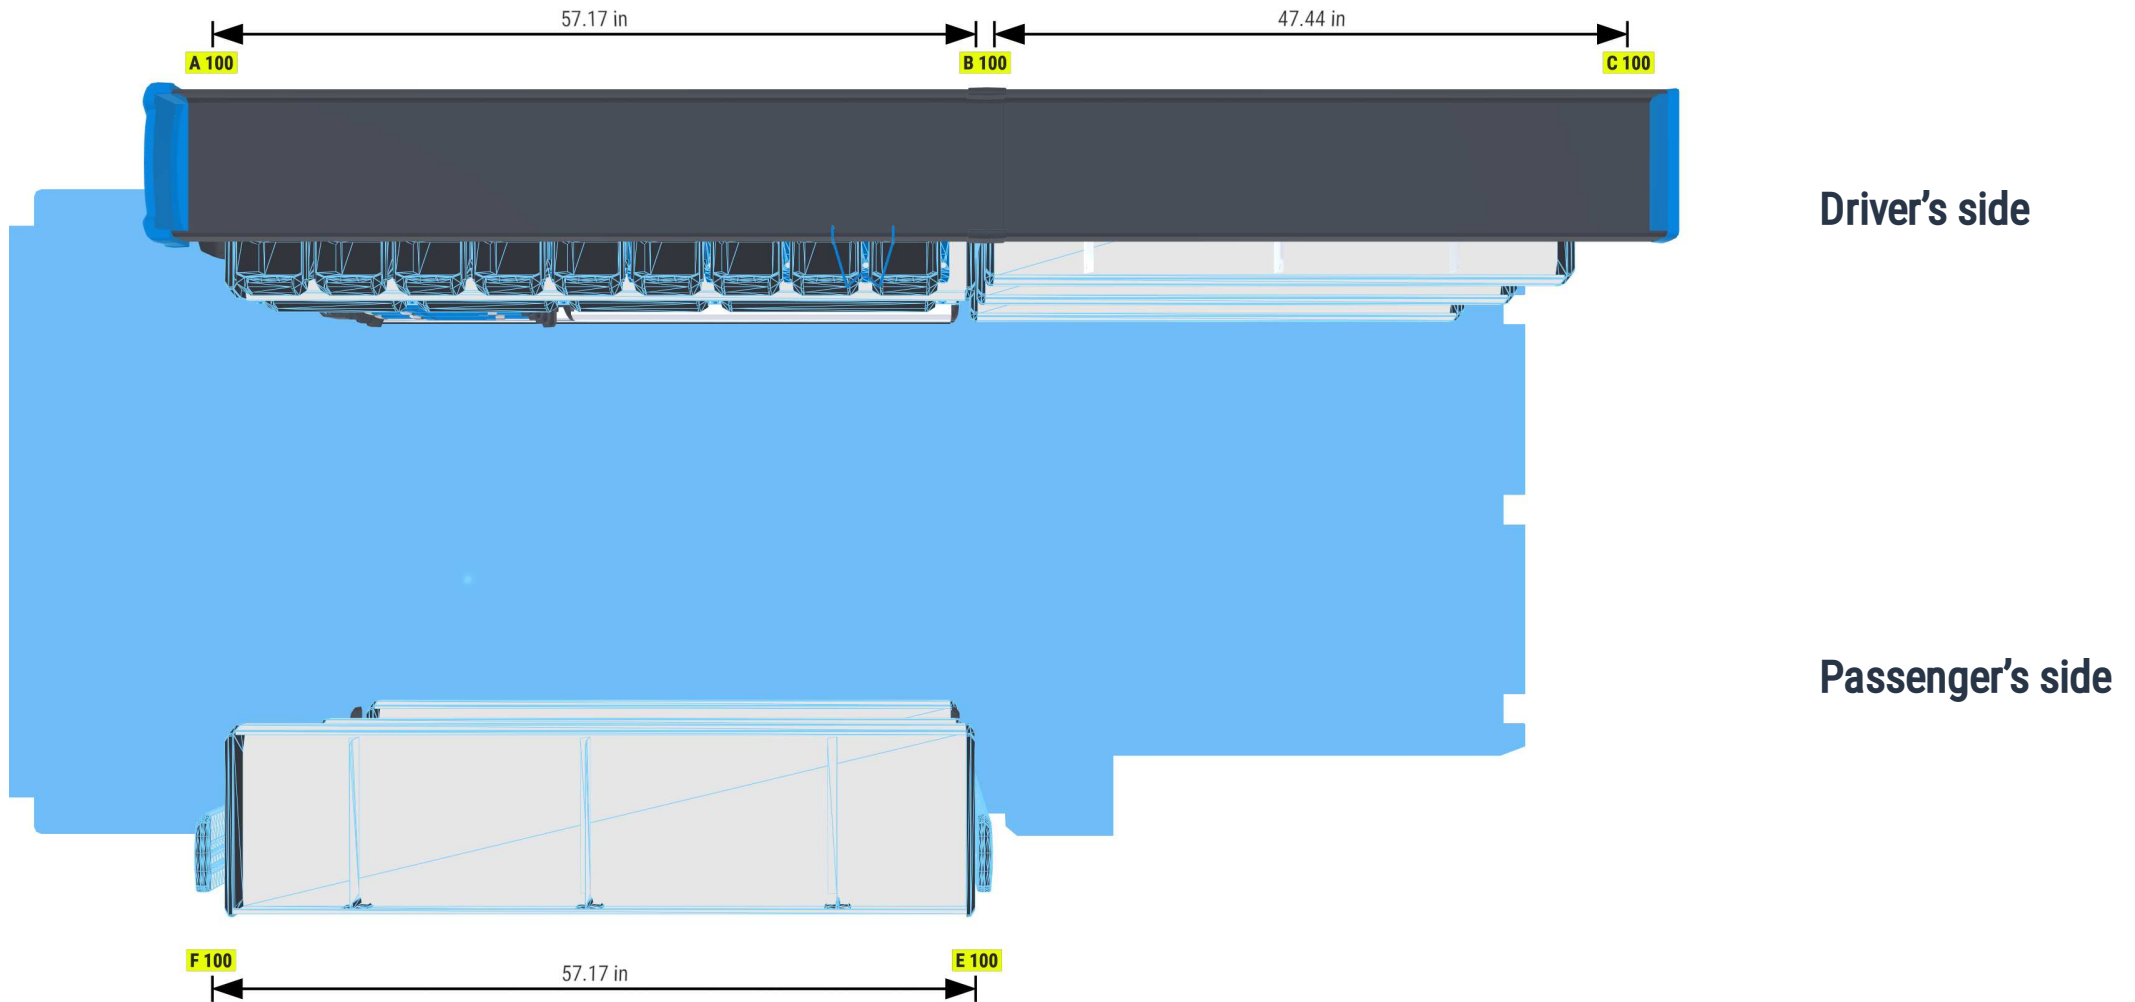

PERSONAL CONFIGURATION

created on 10.04.2024