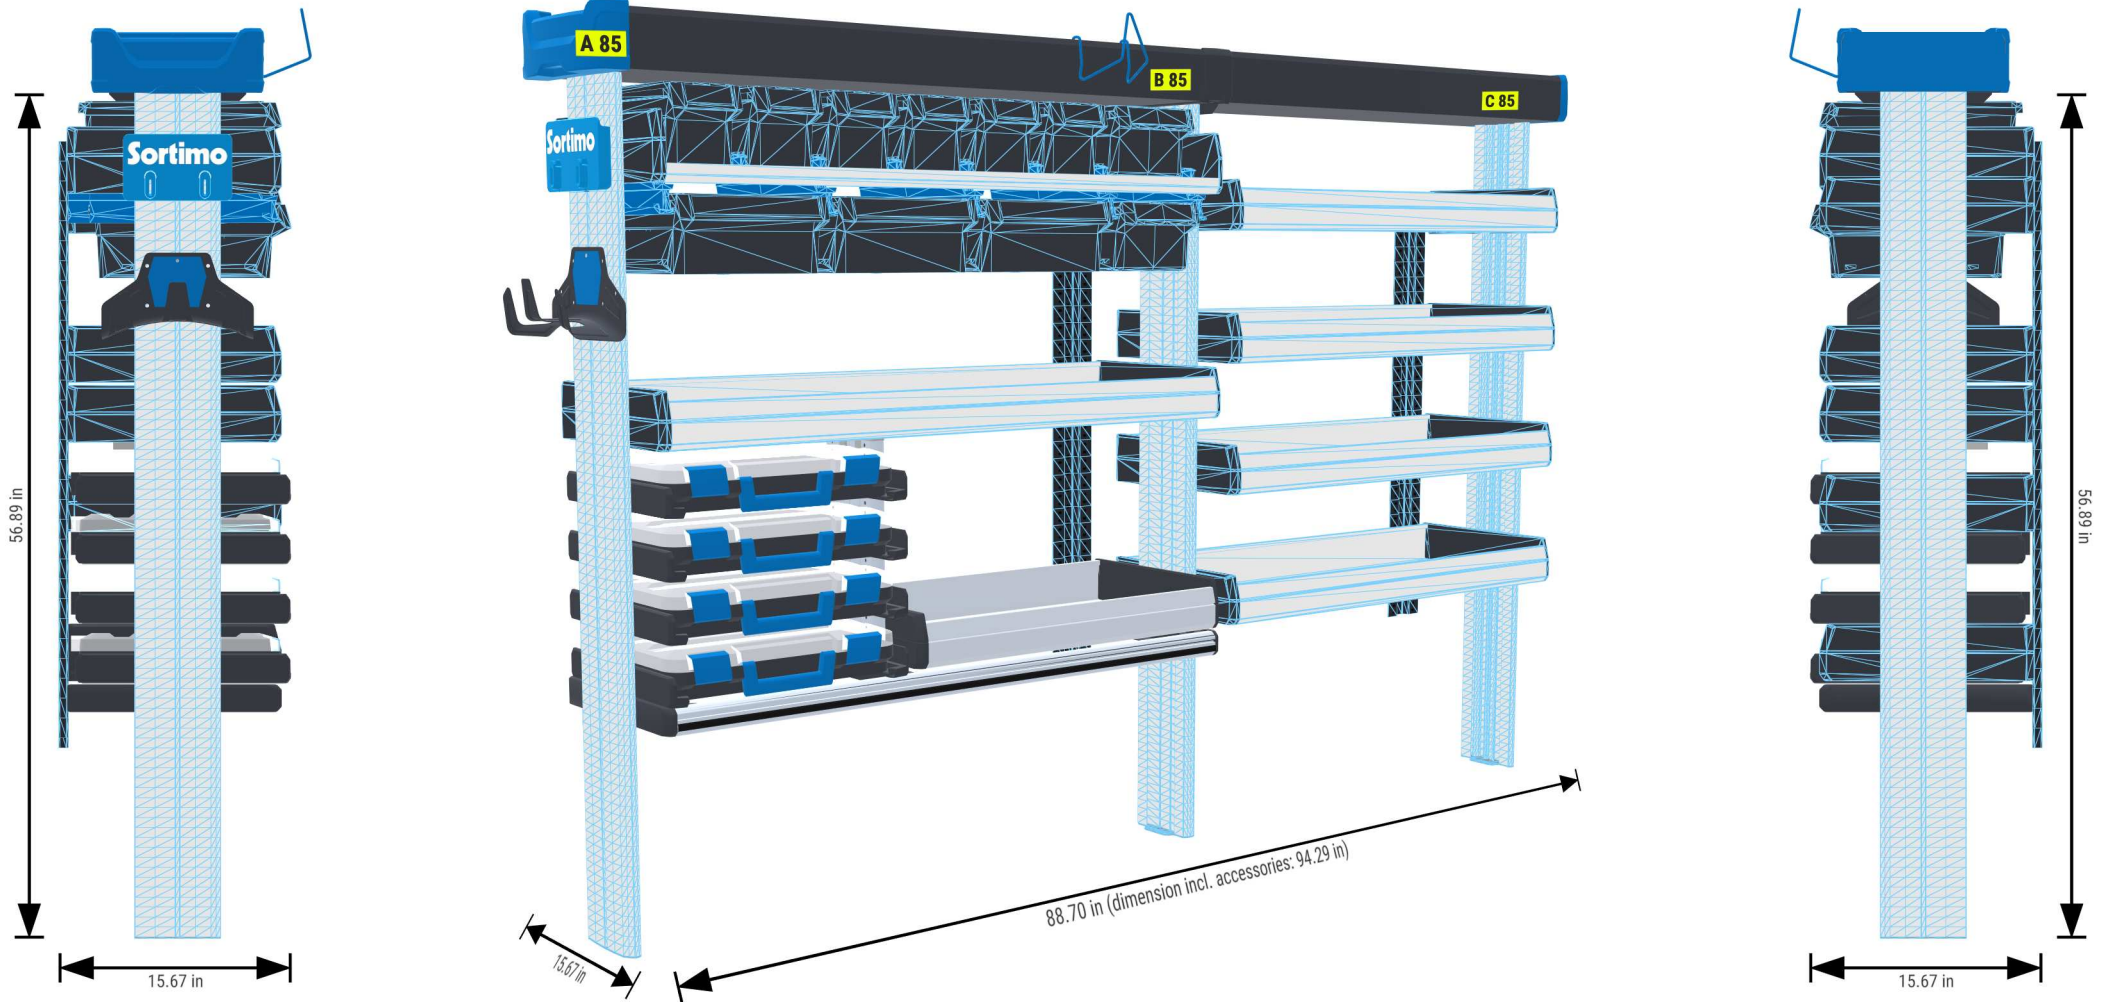

PERSONAL CONFIGURATION

created on 10.04.2024