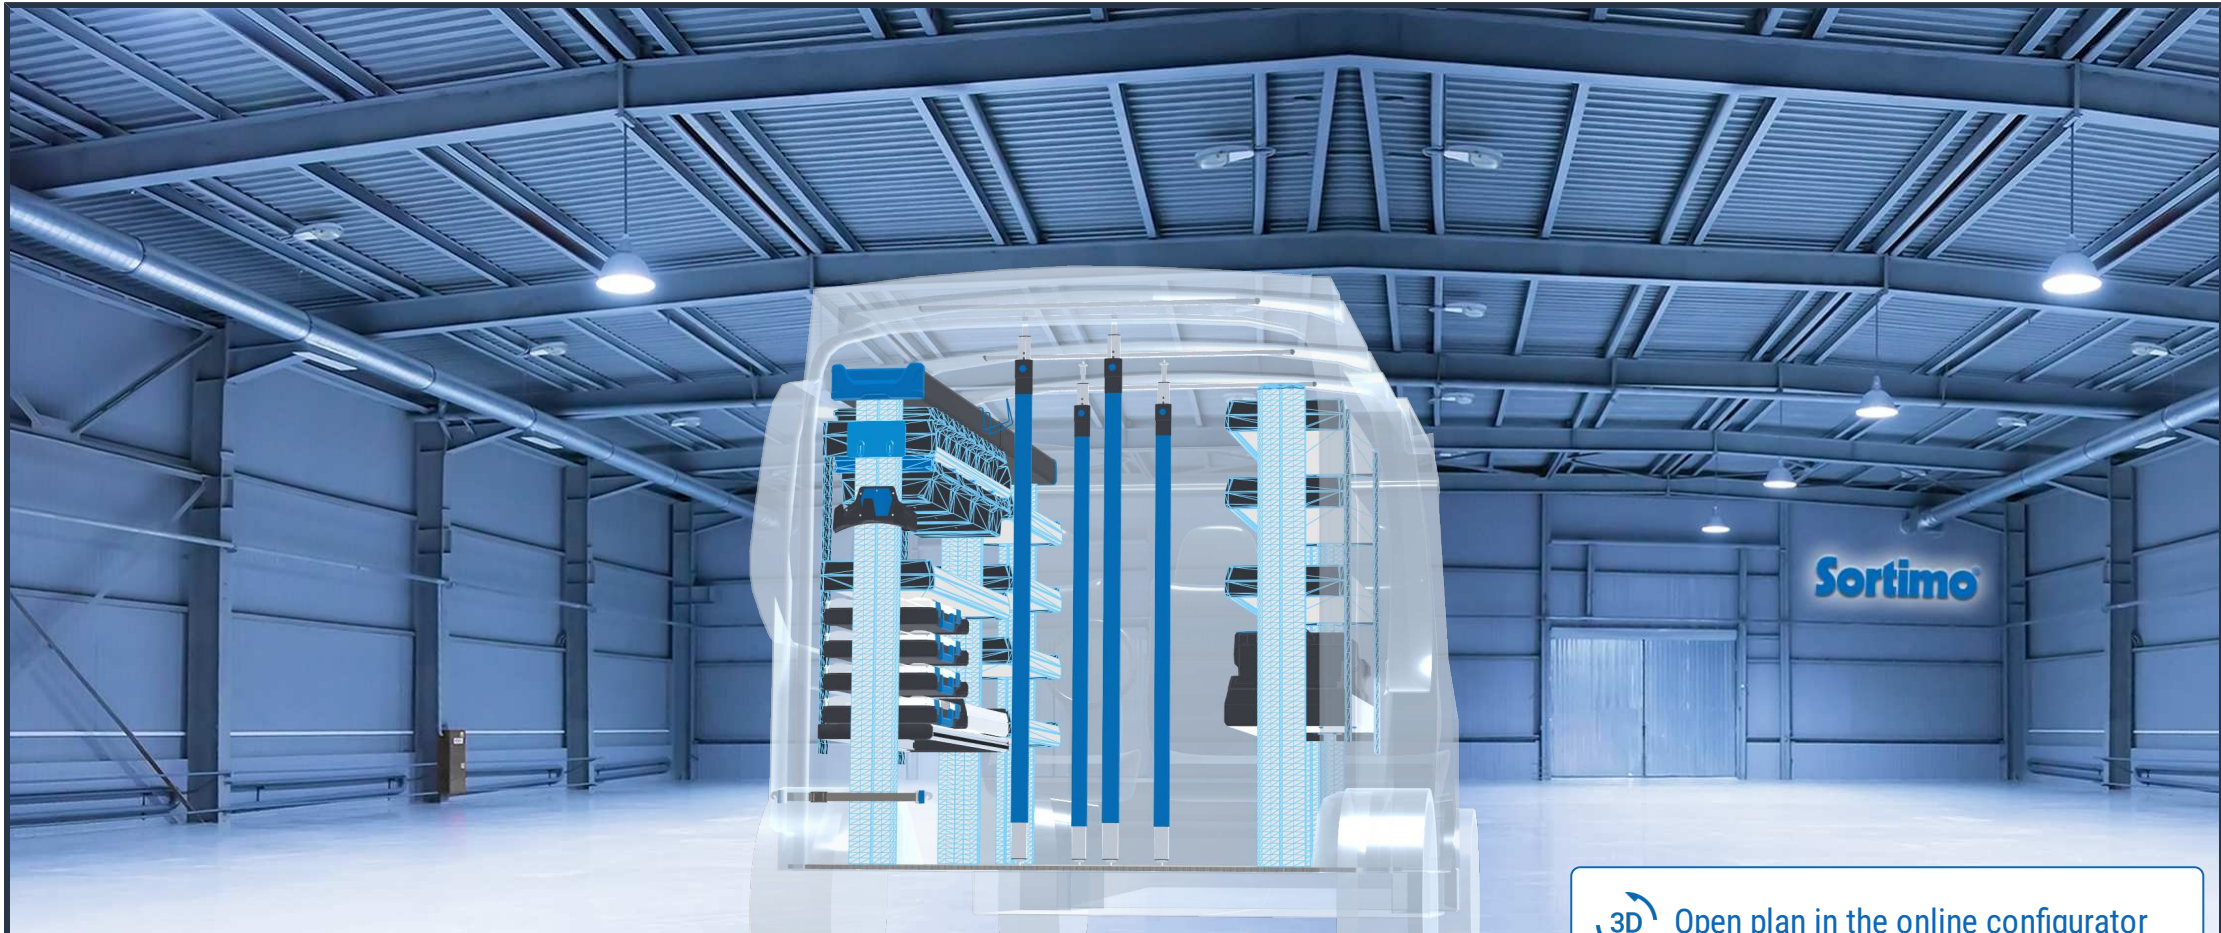

PERSONAL CONFIGURATION

created on 10.04.2024

PLANNING DOCUMENT

Open plan in the online configurator

Ford Transit 2014

Rear-wheel drive | right | Hinged door | L2 218" mm