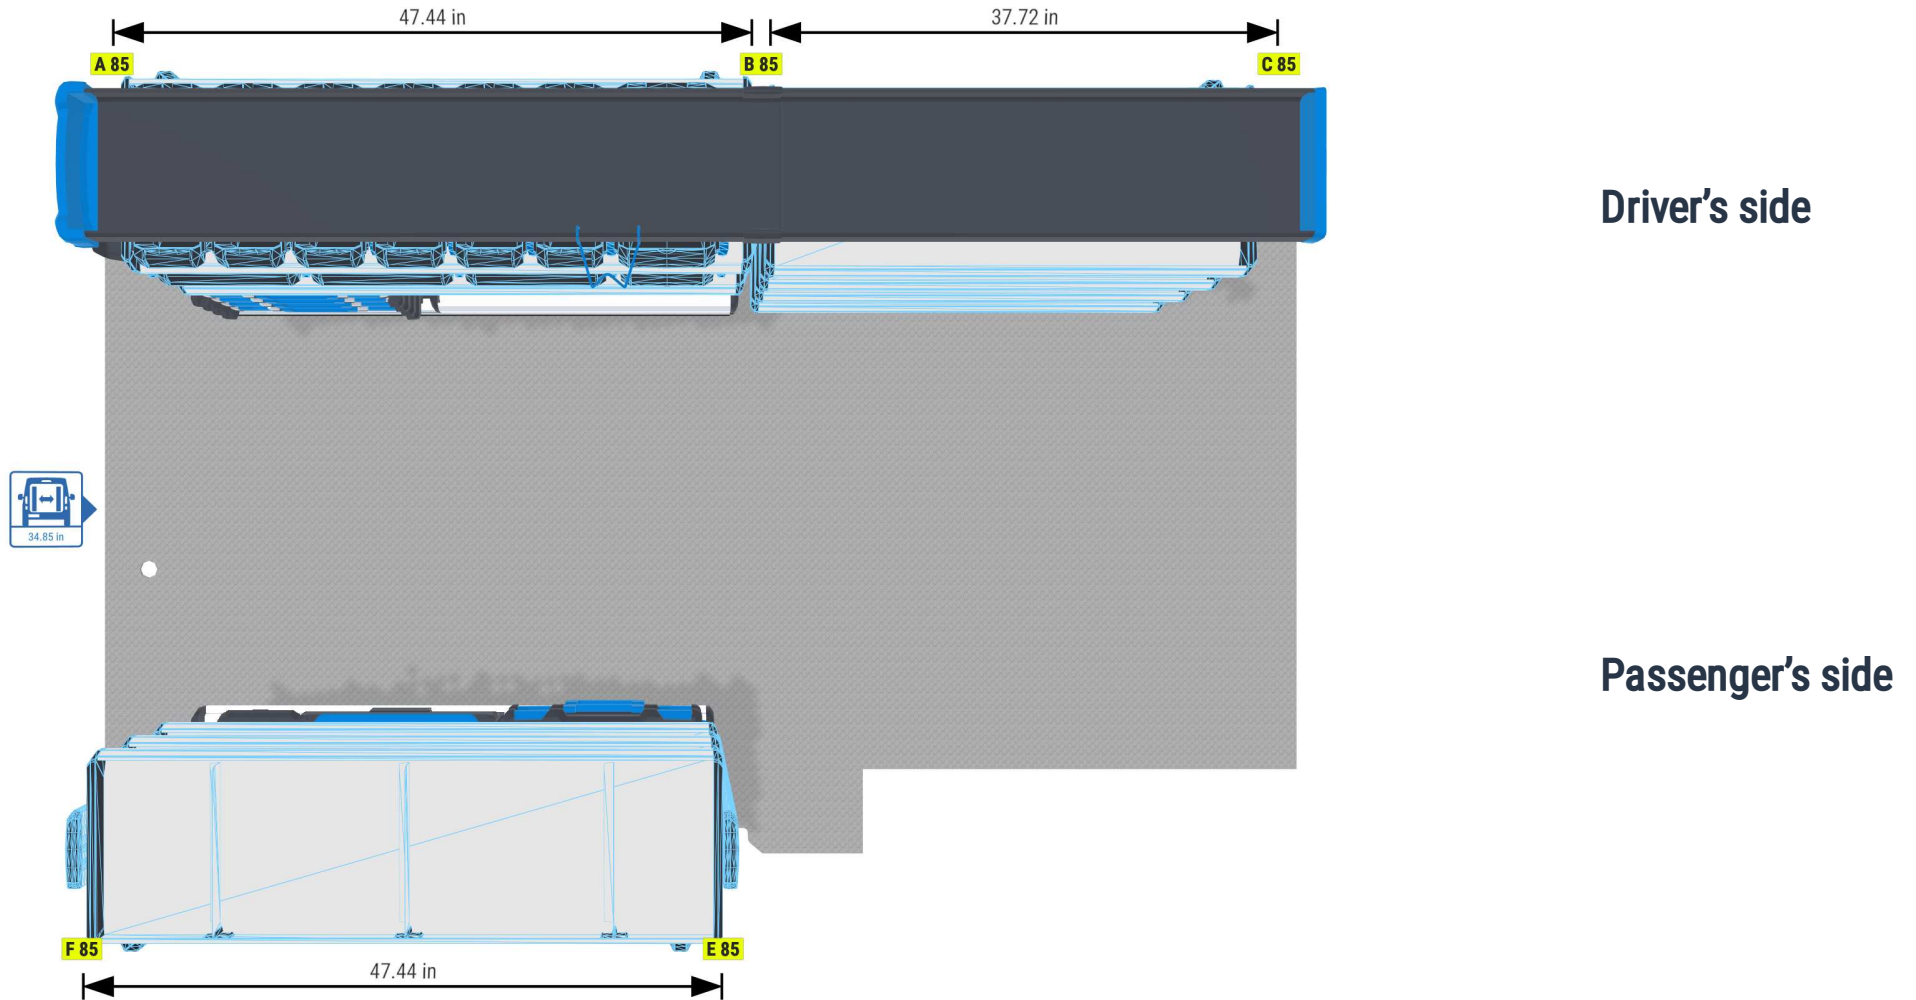

PERSONAL CONFIGURATION

created on 10.04.2024