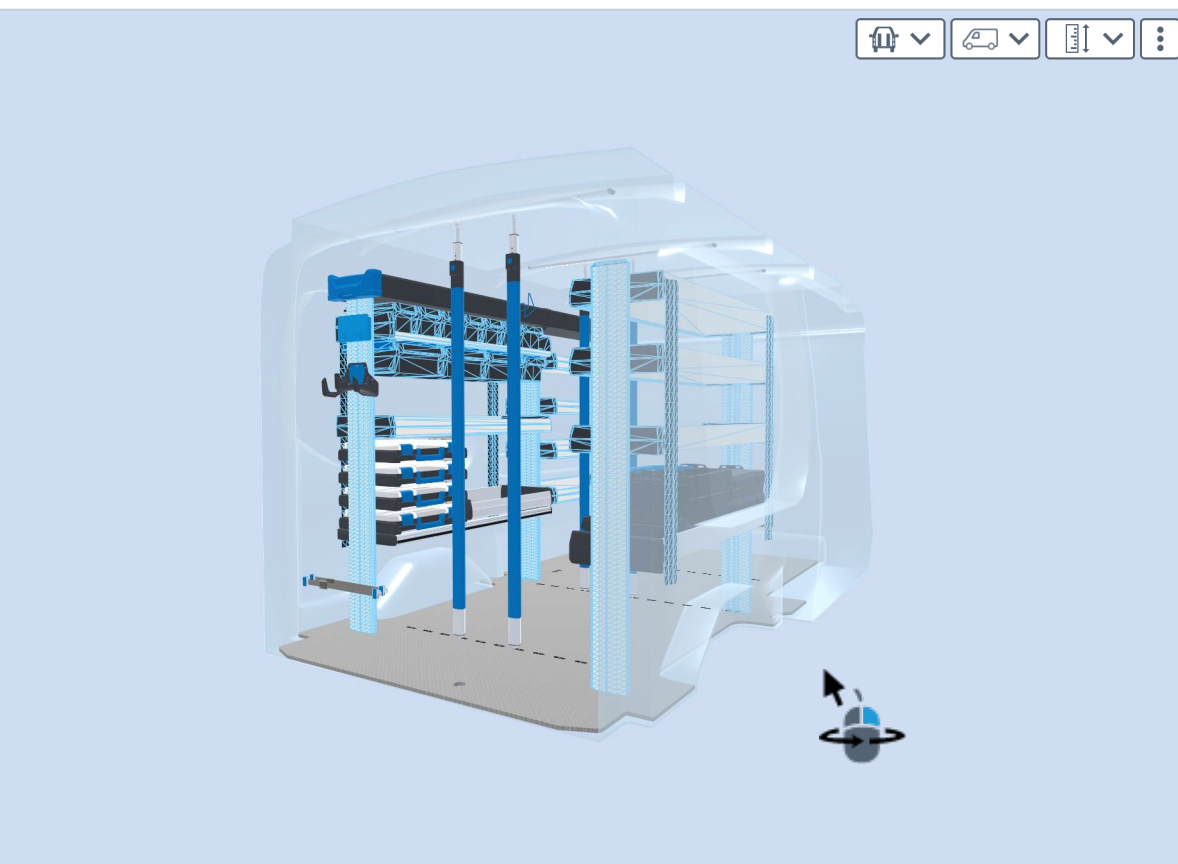

# PERSONAL CONFIGURATION

created on 10.04.2024

Sortimo near you

Sign in

Shopping cart

[Products](#) | [Support](#) | [Company](#) | [Contact](#) | [Blog](#)

Home > Configurator

- Eco**
-   
1  
Cargo Space
-   
2  
Configuration
-   
3  
Accessories
-   
4  
Overview